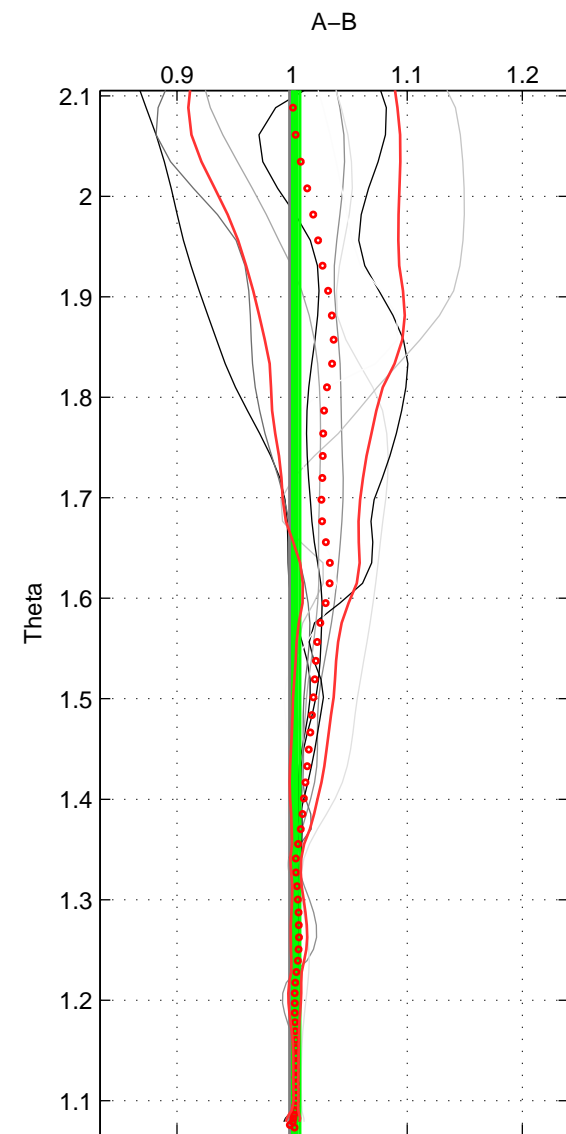

Cruise A (red). Date: Aug 2004 Cruisename: 601-49NZ20040807
 Cruise B (blue). Date: Mar 2005 Cruisename: 604-49NZ20050228

*** "Favourite" values are means of spaces 1 2.

	Offset	O.StDev	Ratio	R.Stdev	Rating
SIGMA:	0.691	0.593	1.005	0.004	5
THETA:	0.531	0.523	1.003	0.003	5
DEPTH:	0.207	1.012	1.001	0.006	4
FAV.:	0.611	0.558	1.004	0.004	5

Profiles of A: 9
 Profiles of B: 3
 Diff profs : 9
 WMoffset (A-B): 0.69075
 WMoffset stdev: 0.59289
 WMratio (A/B): 1.0045
 WMratio stdev: 0.0037366

Quality (1-5): 5

Profiles of A: 9
 Profiles of B: 3
 Diff profs : 9
 WMoffset (A-B): 0.5312
 WMoffset stdev: 0.52315
 WMratio (A/B): 1.0035
 WMratio stdev: 0.0033065

Quality (1-5): 5

Profiles of A: 9
 Profiles of B: 3
 Diff profs : 9
 WMoffset (A-B): 0.20699
 WMoffset stdev: 1.0118
 WMratio (A/B): 1.0015
 WMratio stdev: 0.0063175

Quality (1-5): 4