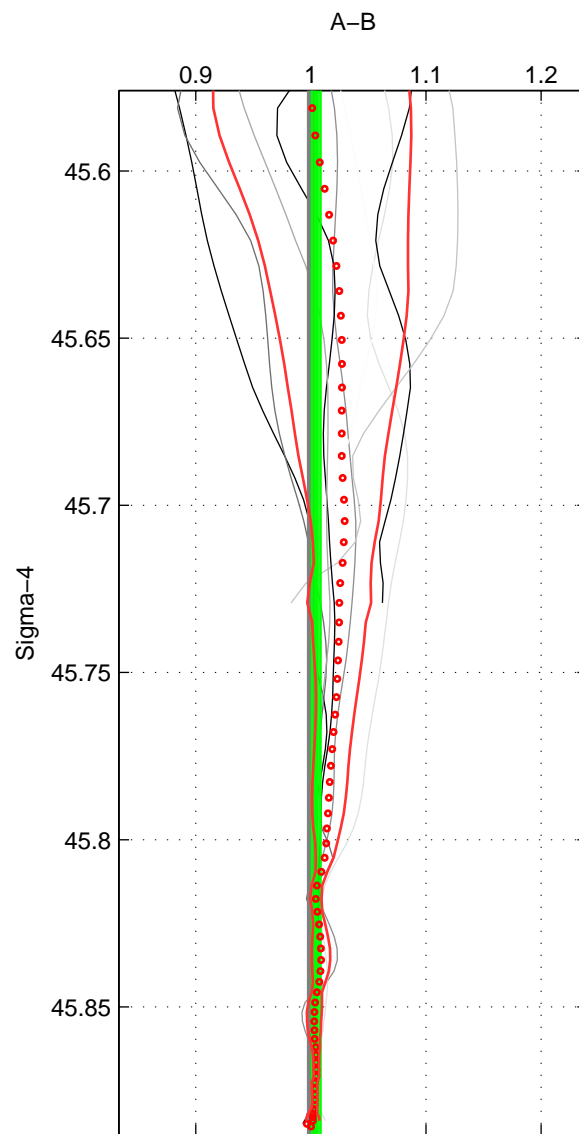

Cruise A (red). Date: Aug 2004 Cruisename: 601-49NZ20040807
 Cruise B (blue). Date: Mar 2005 Cruisename: 604-49NZ20050228

*** "Favourite" values are means of spaces 1 2.

	Offset	O.StDev	Ratio	R.Stdev	Rating
SIGMA:	0.691	0.593	1.005	0.004	5
THETA:	0.531	0.523	1.003	0.003	5
DEPTH:	0.207	1.012	1.001	0.006	4
FAV.:	0.611	0.558	1.004	0.004	5

Profiles of A: 9
 Profiles of B: 3
 Diff profs : 9
 WMoffset (A-B): 0.69075
 WMoffset stdev: 0.59289
 WMratio (A/B): 1.0045
 WMratio stdev: 0.0037366

Quality (1-5): 5

Profiles of A: 9
 Profiles of B: 3
 Diff profs : 9
 WMoffset (A-B): 0.5312
 WMoffset stdev: 0.52315
 WMratio (A/B): 1.0035
 WMratio stdev: 0.0033065

Quality (1-5): 5

Profiles of A: 9
 Profiles of B: 3
 Diff profs : 9
 WMoffset (A-B): 0.20699
 WMoffset stdev: 1.0118
 WMratio (A/B): 1.0015
 WMratio stdev: 0.0063175

Quality (1-5): 4