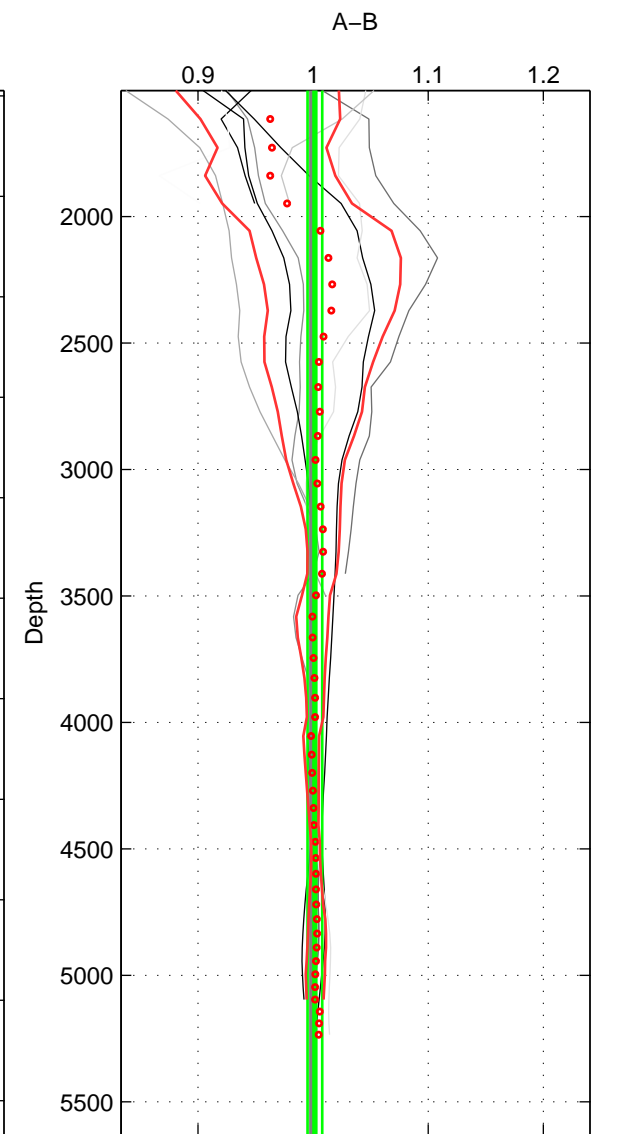

Cruise A (red). Date: Aug 2004 Cruisename: 601-49NZ20040807
 Cruise B (blue). Date: Mar 2005 Cruisename: 604-49NZ20050228

*** "Favourite" values are means of spaces 1 2.

	Offset	O.StDev	Ratio	R.Stdev	Rating
SIGMA:	0.691	0.593	1.005	0.004	5
THETA:	0.531	0.523	1.003	0.003	5
DEPTH:	0.207	1.012	1.001	0.006	4
FAV.:	0.611	0.558	1.004	0.004	5

Profiles of A: 9
 Profiles of B: 3
 Diff profs : 9
 WMoffset (A-B): 0.69075
 WMoffset stdev: 0.59289
 WMratio (A/B): 1.0045
 WMratio stdev: 0.0037366

Quality (1-5): 5

Profiles of A: 9
 Profiles of B: 3
 Diff profs : 9
 WMoffset (A-B): 0.5312
 WMoffset stdev: 0.52315
 WMratio (A/B): 1.0035
 WMratio stdev: 0.0033065

Quality (1-5): 5

Profiles of A: 9
 Profiles of B: 3
 Diff profs : 9
 WMoffset (A-B): 0.20699
 WMoffset stdev: 1.0118
 WMratio (A/B): 1.0015
 WMratio stdev: 0.0063175

Quality (1-5): 4