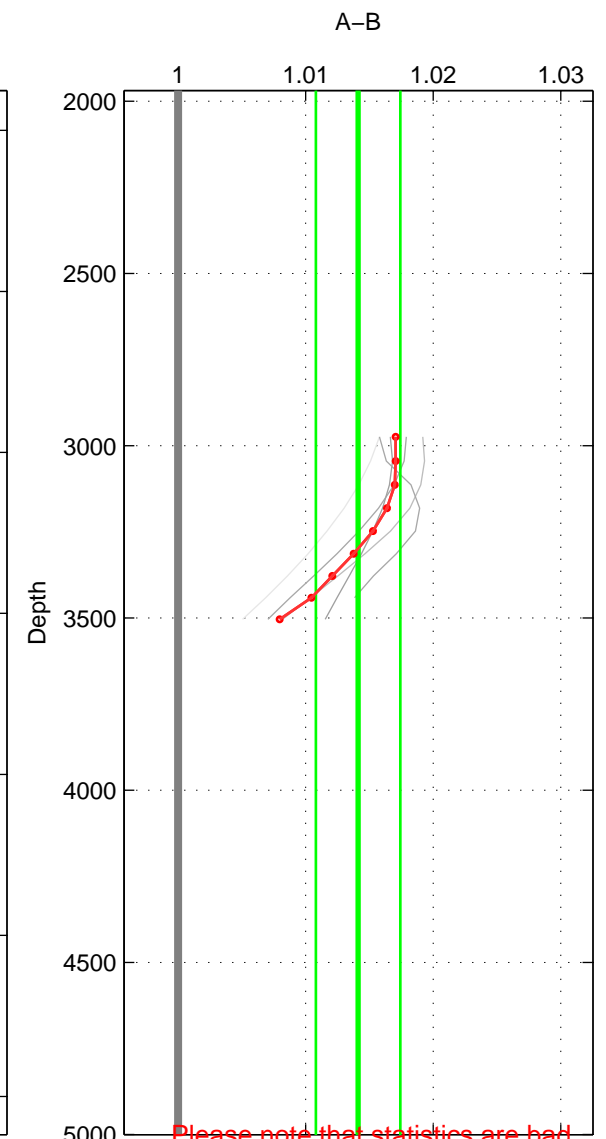

Cruise A (red). Date: Aug 1995 Cruisename: 4-06AQ19950707

Cruise B (blue). Date: Aug 2007 Cruisename: 6-06AQ20070728

*** "Favourite" values are those of space 2.

	Offset	O.StDev	Ratio	R.Stdev	Rating
SIGMA:	6.414	0.603	1.022	0.002	2
THETA:	2.956	1.036	1.010	0.004	3
DEPTH:	4.190	0.988	1.014	0.003	2
FAV.:	2.956	1.036	1.010	0.004	3

Please note that statistics are bad.

Profiles of A: 1
 Profiles of B: 20
 Diff profs: 2
 WMoffset (A-B): 6.4135
 WMoffset stdev: 0.60256
 WMratio (A/B): 1.0217
 WMratio stdev: 0.0020547

Quality (1-5): 2

Profiles of A: 2
 Profiles of B: 20
 Diff profs: 8
 WMoffset (A-B): 2.9557
 WMoffset stdev: 1.0363
 WMratio (A/B): 1.0099
 WMratio stdev: 0.003502

Quality (1-5): 3

Please note that statistics are bad.

Profiles of A: 1
 Profiles of B: 20
 Diff profs: 5
 WMoffset (A-B): 4.1899
 WMoffset stdev: 0.98816
 WMratio (A/B): 1.0141
 WMratio stdev: 0.0033072