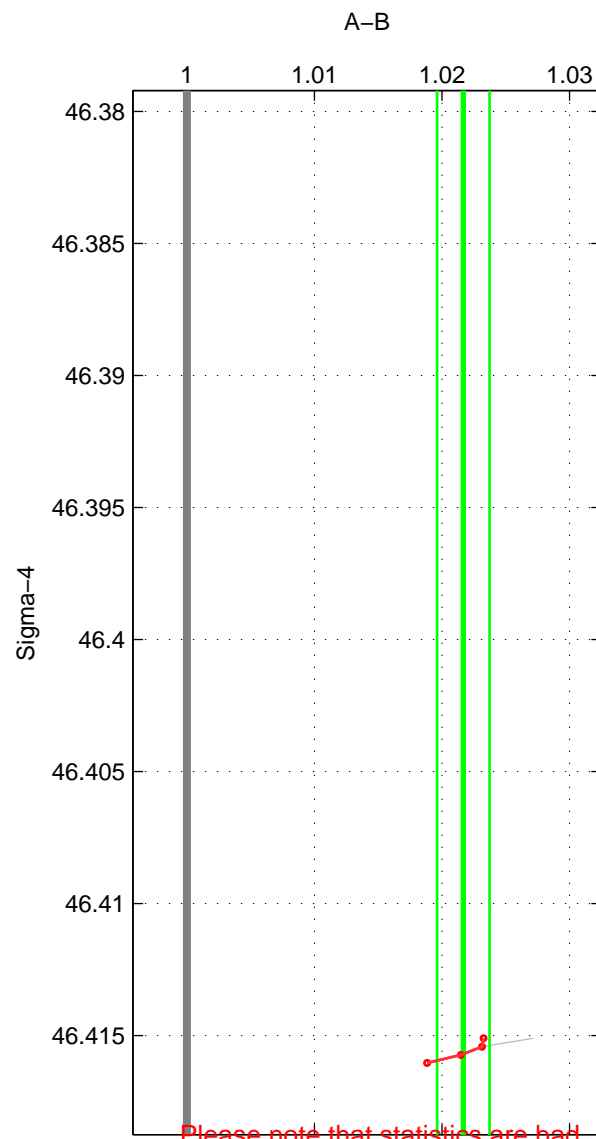

Cruise A (red). Date: Aug 1995 Cruisename: 4-06AQ19950707

Cruise B (blue). Date: Aug 2007 Cruisename: 6-06AQ20070728

*** "Favourite" values are those of space 2.

	Offset	O.StDev	Ratio	R.Stdev	Rating
SIGMA:	6.414	0.603	1.022	0.002	2
THETA:	2.956	1.036	1.010	0.004	3
DEPTH:	4.190	0.988	1.014	0.003	2
FAV.:	2.956	1.036	1.010	0.004	3

Please note that statistics are bad.

Profiles of A: 1
 Profiles of B: 20
 Diff profs: 2
 WMoffset (A-B): 6.4135
 WMoffset stdev: 0.60256
 WMratio (A/B): 1.0217
 WMratio stdev: 0.0020547

Quality (1-5): 2

Profiles of A: 2
 Profiles of B: 20
 Diff profs: 8
 WMoffset (A-B): 2.9557
 WMoffset stdev: 1.0363
 WMratio (A/B): 1.0099
 WMratio stdev: 0.003502

Quality (1-5): 3

Please note that statistics are bad.

Profiles of A: 1
 Profiles of B: 20
 Diff profs: 5
 WMoffset (A-B): 4.1899
 WMoffset stdev: 0.98816
 WMratio (A/B): 1.0141
 WMratio stdev: 0.0033072