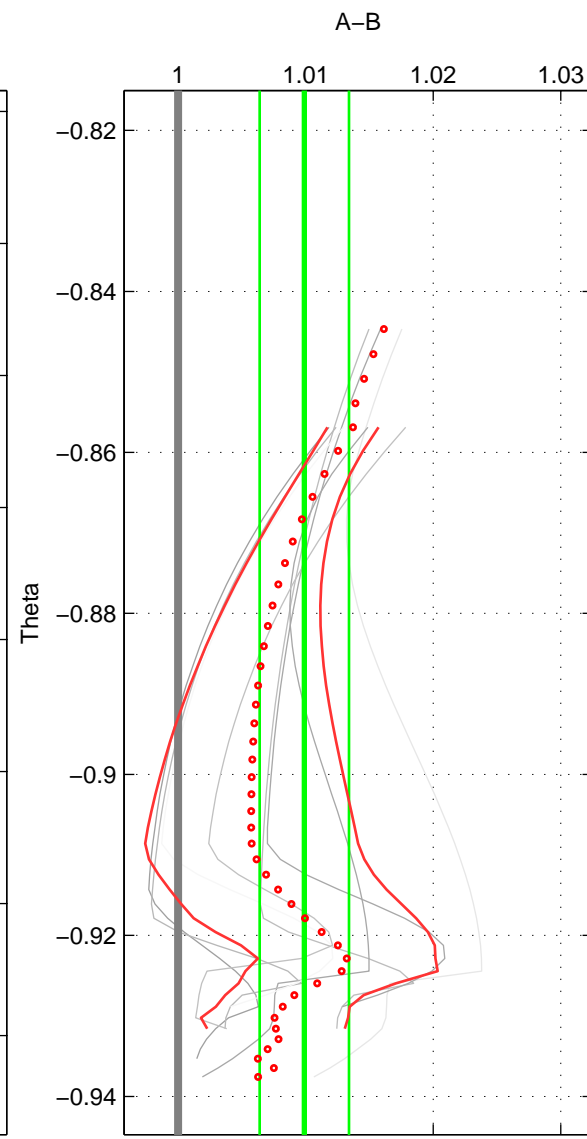

Cruise A (red). Date: Aug 1995 Cruisename: 4-06AQ19950707

Cruise B (blue). Date: Aug 2007 Cruisename: 6-06AQ20070728

*** "Favourite" values are those of space 2.

	Offset	O.StDev	Ratio	R.Stdev	Rating
SIGMA:	6.414	0.603	1.022	0.002	2
THETA:	2.956	1.036	1.010	0.004	3
DEPTH:	4.190	0.988	1.014	0.003	2
FAV.:	2.956	1.036	1.010	0.004	3

Please note that statistics are bad.

Profiles of A: 1
 Profiles of B: 20
 Diff profs: 2
 WMoffset (A-B): 6.4135
 WMoffset stdev: 0.60256
 WMratio (A/B): 1.0217
 WMratio stdev: 0.0020547

Quality (1-5): 2

Profiles of A: 2
 Profiles of B: 20
 Diff profs: 8
 WMoffset (A-B): 2.9557
 WMoffset stdev: 1.0363
 WMratio (A/B): 1.0099
 WMratio stdev: 0.003502

Quality (1-5): 3

Please note that statistics are bad.

Profiles of A: 1
 Profiles of B: 20
 Diff profs: 5
 WMoffset (A-B): 4.1899
 WMoffset stdev: 0.98816
 WMratio (A/B): 1.0141
 WMratio stdev: 0.0033072