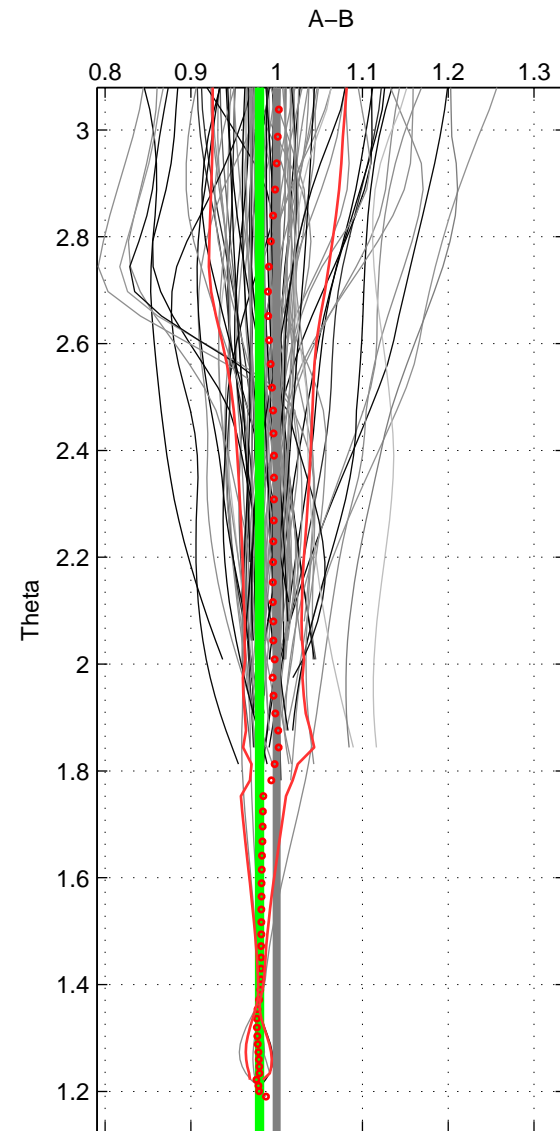

Cruise A (red). Date: Jul 2001 Cruisename: 656-49UF20010710
 Cruise B (blue). Date: Apr 2006 Cruisename: 671-49UF20060418

*** "Favourite" values are means of spaces 1 2.

	Offset	O.StDev	Ratio	R.Stdev	Rating
SIGMA:	-0.357	3.308	0.998	0.034	5
THETA:	-2.831	0.596	0.980	0.004	5
DEPTH:	-1.321	2.270	0.994	0.018	3
FAV. :	-1.594	1.952	0.989	0.019	5

Profiles of A: 34
 Profiles of B: 32
 Diff profs : 99
 WMoffset (A-B): -0.35657
 WMoffset stdev: 3.3082
 WMratio (A/B): 0.9977
 WMratio stdev: 0.034171

Quality (1-5): 5

Profiles of A: 34
 Profiles of B: 32
 Diff profs : 99
 WMoffset (A-B): -2.831
 WMoffset stdev: 0.59637
 WMratio (A/B): 0.97991
 WMratio stdev: 0.0039175

Quality (1-5): 5

Profiles of A: 34
 Profiles of B: 32
 Diff profs : 99
 WMoffset (A-B): -1.3209
 WMoffset stdev: 2.2699
 WMratio (A/B): 0.99445
 WMratio stdev: 0.017605

Quality (1-5): 3

Please note that statistics are bad.