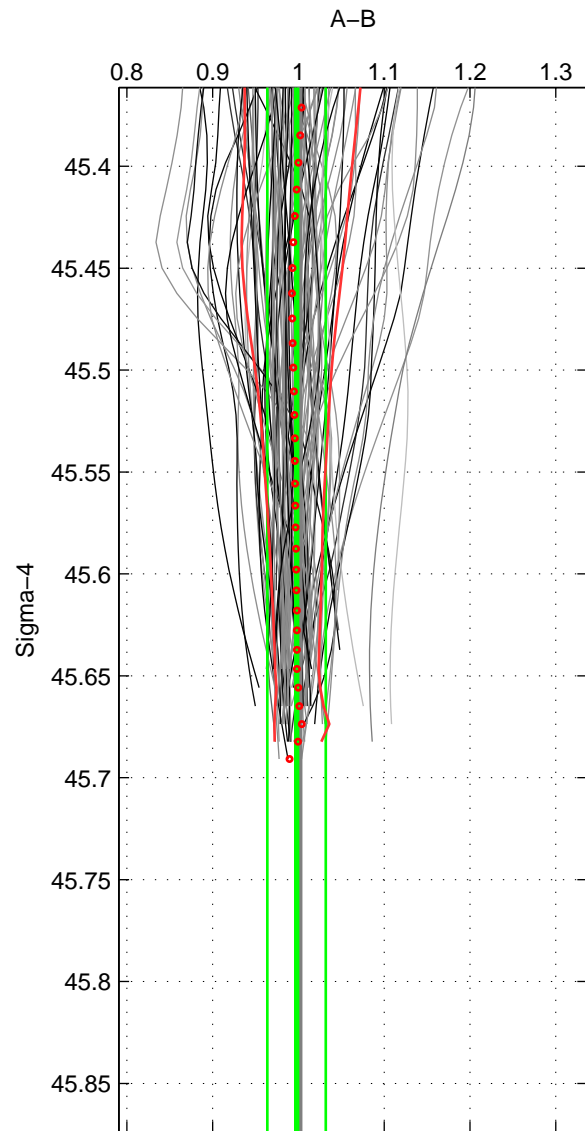

Cruise A (red). Date: Jul 2001 Cruisename: 656-49UF20010710
 Cruise B (blue). Date: Apr 2006 Cruisename: 671-49UF20060418

*** "Favourite" values are means of spaces 1 2.

	Offset	O.StDev	Ratio	R.Stdev	Rating
SIGMA:	-0.357	3.308	0.998	0.034	5
THETA:	-2.831	0.596	0.980	0.004	5
DEPTH:	-1.321	2.270	0.994	0.018	3
FAV. :	-1.594	1.952	0.989	0.019	5

Profiles of A: 34
 Profiles of B: 32
 Diff profs : 99
 WMoffset (A-B): -0.35657
 WMoffset stdev: 3.3082
 WMratio (A/B): 0.9977
 WMratio stdev: 0.034171

Quality (1-5): 5

Profiles of A: 34
 Profiles of B: 32
 Diff profs : 99
 WMoffset (A-B): -2.831
 WMoffset stdev: 0.59637
 WMratio (A/B): 0.97991
 WMratio stdev: 0.0039175

Quality (1-5): 5

Profiles of A: 34
 Profiles of B: 32
 Diff profs : 99
 WMoffset (A-B): -1.3209
 WMoffset stdev: 2.2699
 WMratio (A/B): 0.99445
 WMratio stdev: 0.017605

Quality (1-5): 3

Please note that statistics are bad.