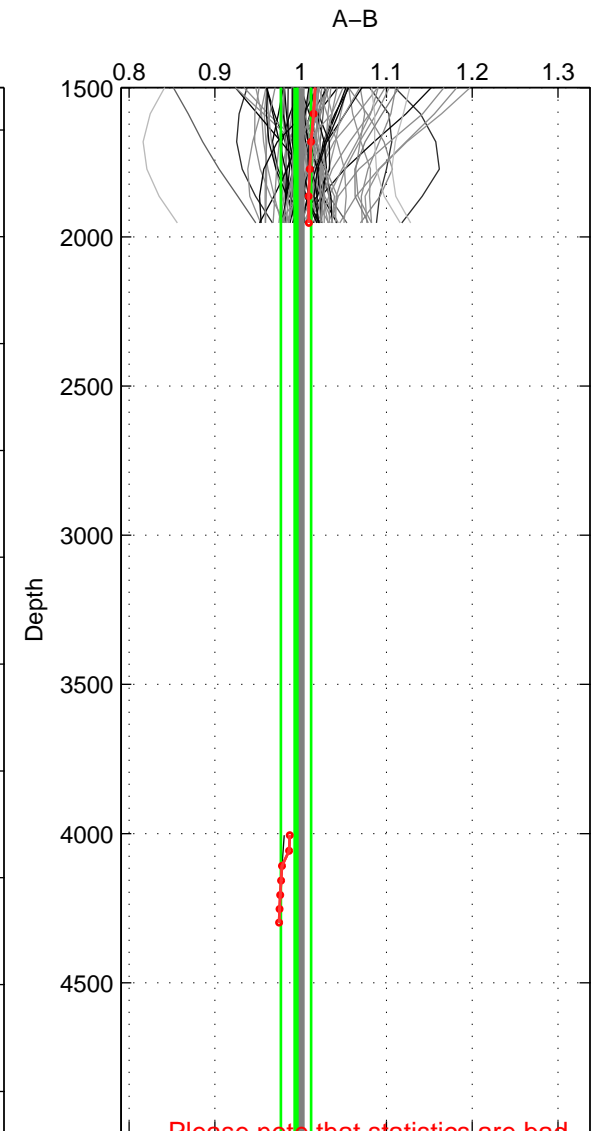

Cruise A (red). Date: Jul 2001 Cruisename: 656-49UF20010710
 Cruise B (blue). Date: Apr 2006 Cruisename: 671-49UF20060418

*** "Favourite" values are means of spaces 1 2.

	Offset	O.StDev	Ratio	R.Stdev	Rating
SIGMA:	-0.357	3.308	0.998	0.034	5
THETA:	-2.831	0.596	0.980	0.004	5
DEPTH:	-1.321	2.270	0.994	0.018	3
FAV. :	-1.594	1.952	0.989	0.019	5

Profiles of A: 34
 Profiles of B: 32
 Diff profs : 99
 WMoffset (A-B): -0.35657
 WMoffset stdev: 3.3082
 WMratio (A/B): 0.9977
 WMratio stdev: 0.034171

Quality (1-5): 5

Profiles of A: 34
 Profiles of B: 32
 Diff profs : 99
 WMoffset (A-B): -2.831
 WMoffset stdev: 0.59637
 WMratio (A/B): 0.97991
 WMratio stdev: 0.0039175

Quality (1-5): 5

Profiles of A: 34
 Profiles of B: 32
 Diff profs : 99
 WMoffset (A-B): -1.3209
 WMoffset stdev: 2.2699
 WMratio (A/B): 0.99445
 WMratio stdev: 0.017605

Quality (1-5): 3

Please note that statistics are bad.