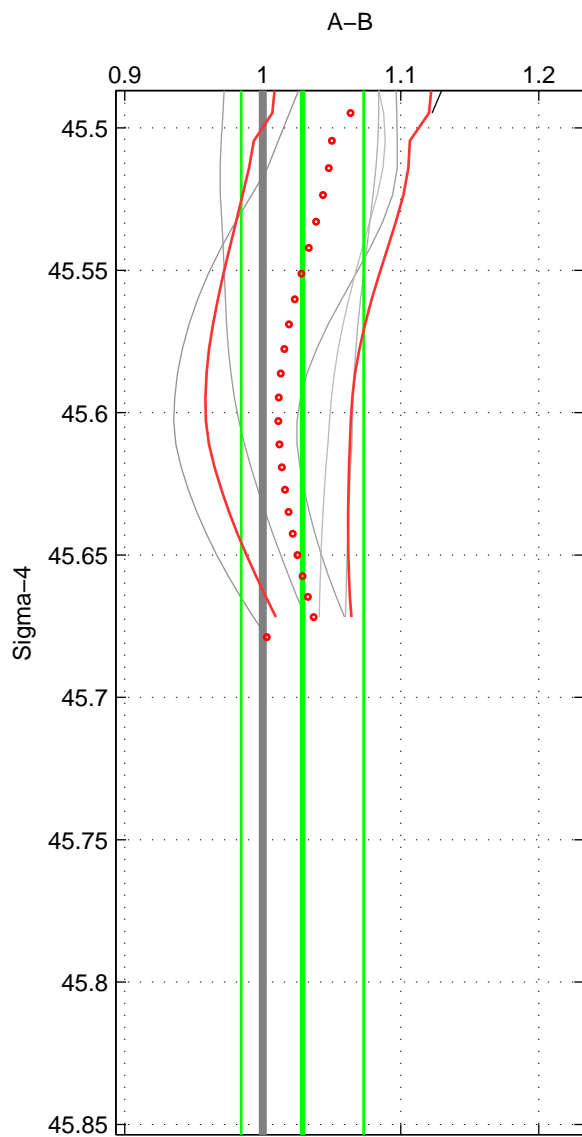

Cruise A (red). Date: Feb 2003 Cruisename: 660-49UF20030225

Cruise B (blue). Date: Jul 2005 Cruisename: 708-49UP20050708

*** "Favourite" values are means of spaces 1 2.

	Offset	O.StDev	Ratio	R.Stdev	Rating
SIGMA:	2.659	4.244	1.029	0.044	3
THETA:	2.797	5.056	1.030	0.052	3
DEPTH:	2.465	1.268	1.031	0.019	2
FAV.:	2.728	4.650	1.029	0.048	3

Profiles of A: 5
 Profiles of B: 3
 Diff profs : 6
 WMoffset (A-B): 2.6585
 WMoffset stdev: 4.2439
 WMratio (A/B): 1.0287
 WMratio stdev: 0.044426

Quality (1-5): 3

Profiles of A: 5
 Profiles of B: 3
 Diff profs : 6
 WMoffset (A-B): 2.7973
 WMoffset stdev: 5.0563
 WMratio (A/B): 1.0301
 WMratio stdev: 0.052087

Quality (1-5): 3

Profiles of A: 5
 Profiles of B: 3
 Diff profs : 6
 WMoffset (A-B): 2.4652
 WMoffset stdev: 1.2681
 WMratio (A/B): 1.0315
 WMratio stdev: 0.019265

Quality (1-5): 2

Please note that statistics are bad.