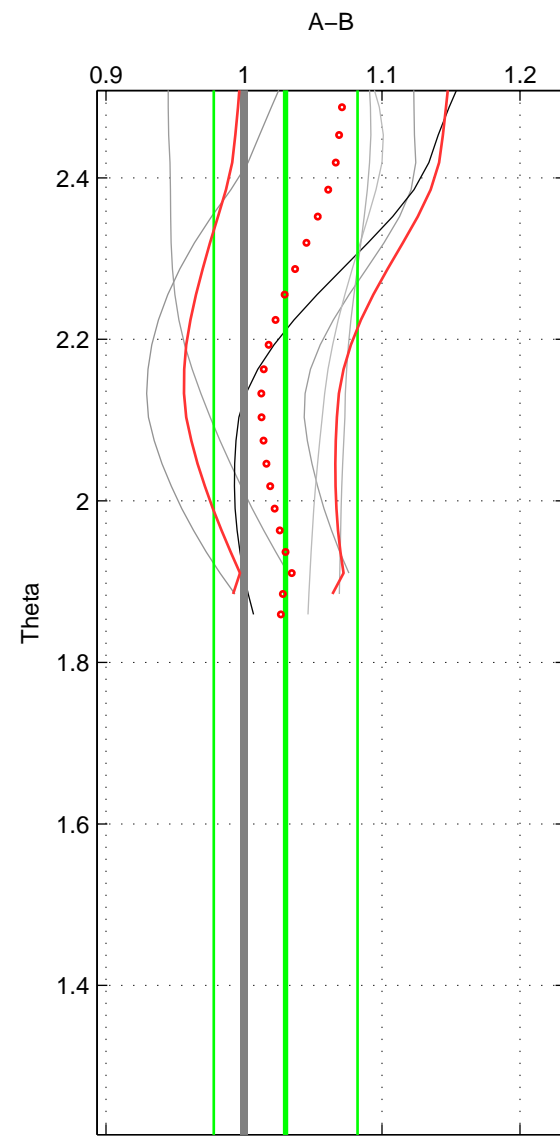

Cruise A (red). Date: Feb 2003 Cruisename: 660-49UF20030225

Cruise B (blue). Date: Jul 2005 Cruisename: 708-49UP20050708

*** "Favourite" values are means of spaces 1 2.

	Offset	O.StDev	Ratio	R.Stdev	Rating
SIGMA:	2.659	4.244	1.029	0.044	3
THETA:	2.797	5.056	1.030	0.052	3
DEPTH:	2.465	1.268	1.031	0.019	2
FAV.:	2.728	4.650	1.029	0.048	3

Profiles of A: 5
 Profiles of B: 3
 Diff profs : 6
 WMoffset (A-B): 2.6585
 WMoffset stdev: 4.2439
 WMratio (A/B): 1.0287
 WMratio stdev: 0.044426

Quality (1-5): 3

Profiles of A: 5
 Profiles of B: 3
 Diff profs : 6
 WMoffset (A-B): 2.7973
 WMoffset stdev: 5.0563
 WMratio (A/B): 1.0301
 WMratio stdev: 0.052087

Quality (1-5): 3

Profiles of A: 5
 Profiles of B: 3
 Diff profs : 6
 WMoffset (A-B): 2.4652
 WMoffset stdev: 1.2681
 WMratio (A/B): 1.0315
 WMratio stdev: 0.019265

Quality (1-5): 2

Please note that statistics are bad.