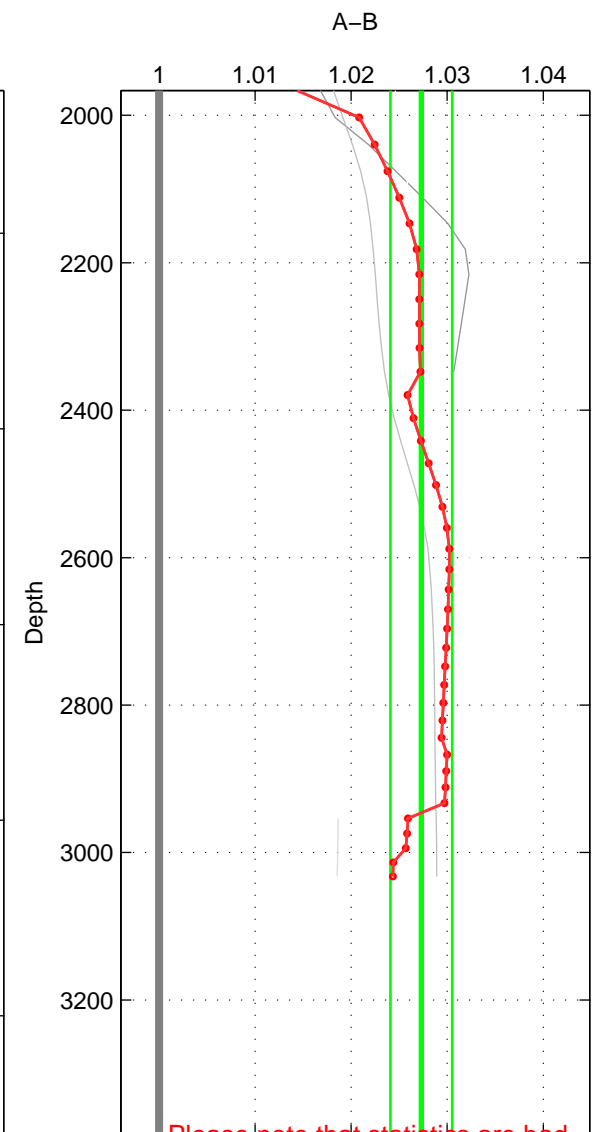

Cruise A (red). Date: Jul 1984 Cruisename: 1-06AQ19840719

Cruise B (blue). Date: Mar 1995 Cruisename: 73-58AA19950217

*** "Favourite" values are means of spaces 1 2.

	Offset	O.StDev	Ratio	R.Stdev	Rating
SIGMA:	2.966	1.733	1.010	0.006	2
THETA:	4.025	0.952	1.013	0.003	2
DEPTH:	8.318	0.990	1.027	0.003	1
FAV.:	3.495	1.342	1.011	0.004	2

Profiles of A: 3
 Profiles of B: 4
 Diff profs : 8
 WMoffset (A-B): 2.9663
 WMoffset stdev: 1.7326
 WMratio (A/B): 1.0097
 WMratio stdev: 0.005693

Quality (1-5): 2

Profiles of A: 3
 Profiles of B: 4
 Diff profs : 8
 WMoffset (A-B): 4.0246
 WMoffset stdev: 0.9524
 WMratio (A/B): 1.0131
 WMratio stdev: 0.0031389

Quality (1-5): 2

Profiles of A: 3
 Profiles of B: 4
 Diff profs : 8
 WMoffset (A-B): 8.3181
 WMoffset stdev: 0.98967
 WMratio (A/B): 1.0273
 WMratio stdev: 0.0032241

Quality (1-5): 1

Please note that statistics are bad.