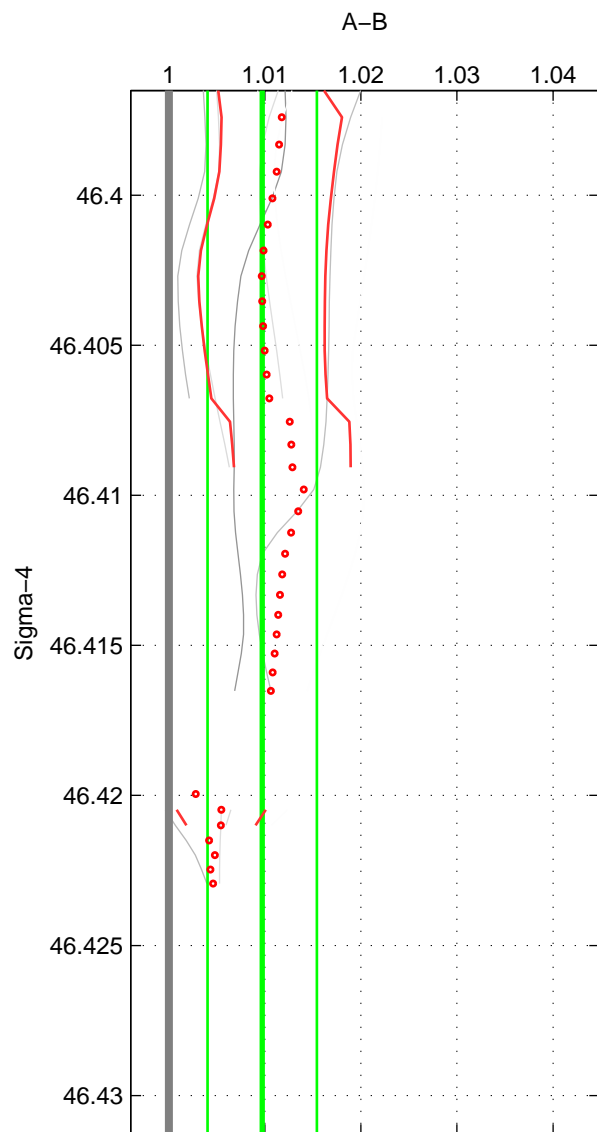

Cruise A (red). Date: Jul 1984 Cruisename: 1-06AQ19840719

Cruise B (blue). Date: Mar 1995 Cruisename: 73-58AA19950217

*** "Favourite" values are means of spaces 1 2.

	Offset	O.StDev	Ratio	R.Stdev	Rating
SIGMA:	2.966	1.733	1.010	0.006	2
THETA:	4.025	0.952	1.013	0.003	2
DEPTH:	8.318	0.990	1.027	0.003	1
FAV.:	3.495	1.342	1.011	0.004	2

Profiles of A: 3
 Profiles of B: 4
 Diff profs : 8
 WMoffset (A-B): 2.9663
 WMoffset stdev: 1.7326
 WMratio (A/B): 1.0097
 WMratio stdev: 0.005693

Quality (1-5): 2

Profiles of A: 3
 Profiles of B: 4
 Diff profs : 8
 WMoffset (A-B): 4.0246
 WMoffset stdev: 0.9524
 WMratio (A/B): 1.0131
 WMratio stdev: 0.0031389

Quality (1-5): 2

Profiles of A: 3
 Profiles of B: 4
 Diff profs : 8
 WMoffset (A-B): 8.3181
 WMoffset stdev: 0.98967
 WMratio (A/B): 1.0273
 WMratio stdev: 0.0032241

Quality (1-5): 1

Please note that statistics are bad.