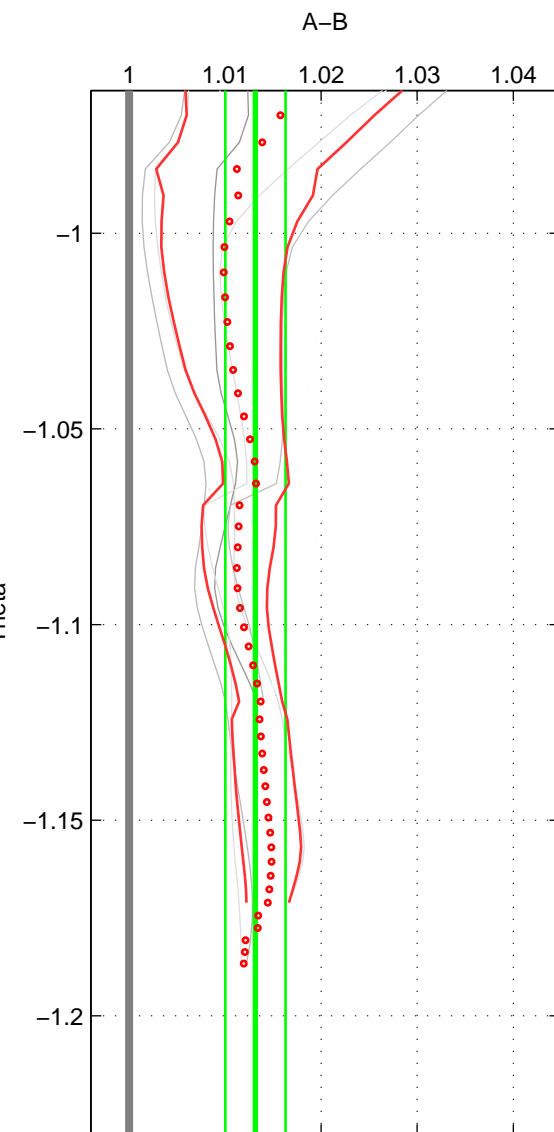

Cruise A (red). Date: Jul 1984 Cruisename: 1-06AQ19840719

Cruise B (blue). Date: Mar 1995 Cruisename: 73-58AA19950217

*** "Favourite" values are means of spaces 1 2.

	Offset	O.StDev	Ratio	R.Stdev	Rating
SIGMA:	2.966	1.733	1.010	0.006	2
THETA:	4.025	0.952	1.013	0.003	2
DEPTH:	8.318	0.990	1.027	0.003	1
FAV.:	3.495	1.342	1.011	0.004	2

Profiles of A: 3
 Profiles of B: 4
 Diff profs : 8
 WMoffset (A-B): 2.9663
 WMoffset stdev: 1.7326
 WMratio (A/B): 1.0097
 WMratio stdev: 0.005693

Quality (1-5): 2

Profiles of A: 3
 Profiles of B: 4
 Diff profs : 8
 WMoffset (A-B): 4.0246
 WMoffset stdev: 0.9524
 WMratio (A/B): 1.0131
 WMratio stdev: 0.0031389

Quality (1-5): 2

Profiles of A: 3
 Profiles of B: 4
 Diff profs : 8
 WMoffset (A-B): 8.3181
 WMoffset stdev: 0.98967
 WMratio (A/B): 1.0273
 WMratio stdev: 0.0032241

Quality (1-5): 1

Please note that statistics are bad.