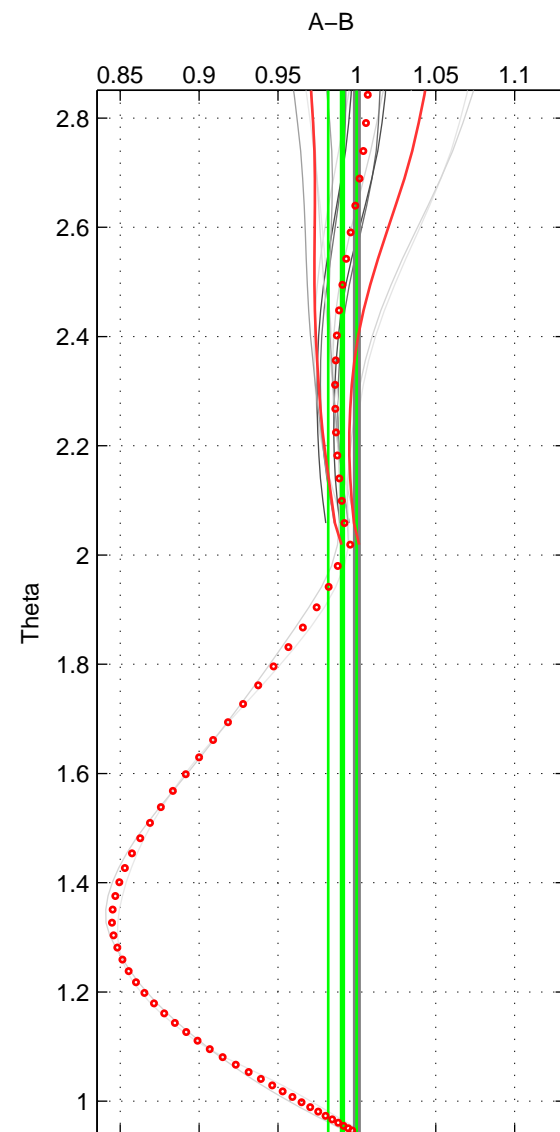

Cruise A (red). Date: Mar 1989 Cruisename: 507-32MW19890206

Cruise B (blue). Date: Feb 2002 Cruisename: 657-49UF20020117

*** "Favourite" values are means of spaces 1 2.

	Offset	O.StDev	Ratio	R.Stdev	Rating
SIGMA:	-0.767	0.906	0.992	0.009	3
THETA:	-0.934	0.953	0.991	0.009	3
DEPTH:	-2.284	0.222	0.977	0.001	2
FAV. :	-0.850	0.930	0.992	0.009	3

Profiles of A: 4
 Profiles of B: 4
 Diff profs : 13
 WMoffset (A-B): -0.76654
 WMoffset stdev: 0.90644
 WMratio (A/B): 0.99243
 WMratio stdev: 0.0086309

Quality (1-5): 3

Profiles of A: 4
 Profiles of B: 4
 Diff profs : 13
 WMoffset (A-B): -0.93433
 WMoffset stdev: 0.95332
 WMratio (A/B): 0.99083
 WMratio stdev: 0.0090207

Quality (1-5): 3

Profiles of A: 4
 Profiles of B: 4
 Diff profs : 13
 WMoffset (A-B): -2.2842
 WMoffset stdev: 0.22184
 WMratio (A/B): 0.97655
 WMratio stdev: 0.0010535

Quality (1-5): 2

Please note that statistics are bad.