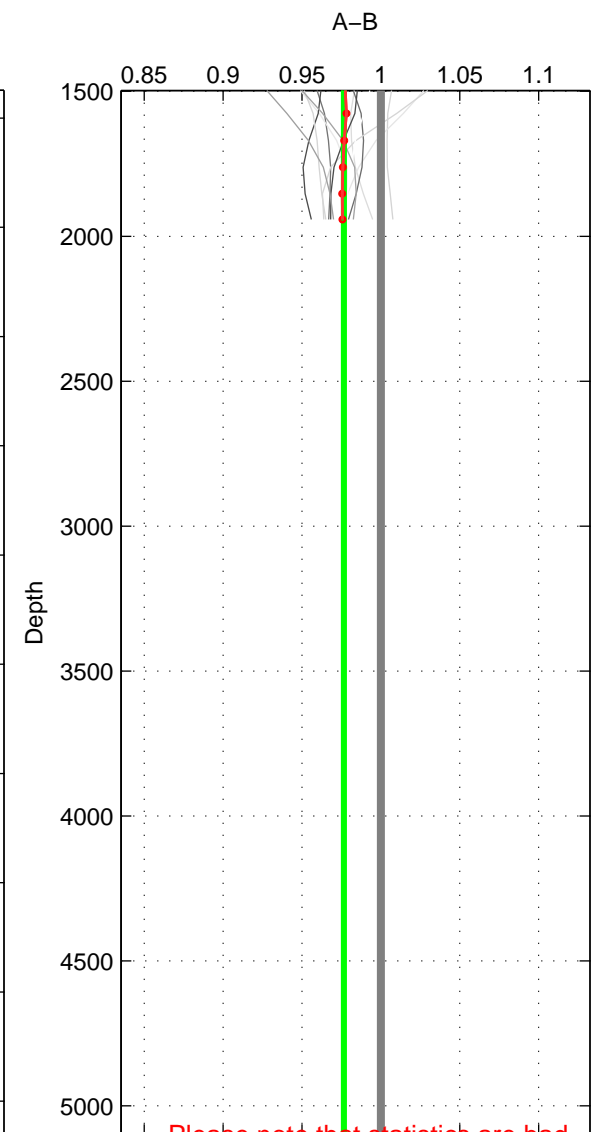

Cruise A (red). Date: Mar 1989 Cruisename: 507-32MW19890206

Cruise B (blue). Date: Feb 2002 Cruisename: 657-49UF20020117

*** "Favourite" values are means of spaces 1 2.

	Offset	O.StDev	Ratio	R.Stdev	Rating
SIGMA:	-0.767	0.906	0.992	0.009	3
THETA:	-0.934	0.953	0.991	0.009	3
DEPTH:	-2.284	0.222	0.977	0.001	2
FAV. :	-0.850	0.930	0.992	0.009	3

Profiles of A: 4
 Profiles of B: 4
 Diff profs : 13
 WMoffset (A-B): -0.76654
 WMoffset stdev: 0.90644
 WMratio (A/B): 0.99243
 WMratio stdev: 0.0086309

Quality (1-5): 3

Profiles of A: 4
 Profiles of B: 4
 Diff profs : 13
 WMoffset (A-B): -0.93433
 WMoffset stdev: 0.95332
 WMratio (A/B): 0.99083
 WMratio stdev: 0.0090207

Quality (1-5): 3

Profiles of A: 4
 Profiles of B: 4
 Diff profs : 13
 WMoffset (A-B): -2.2842
 WMoffset stdev: 0.22184
 WMratio (A/B): 0.97655
 WMratio stdev: 0.0010535

Quality (1-5): 2

Please note that statistics are bad.