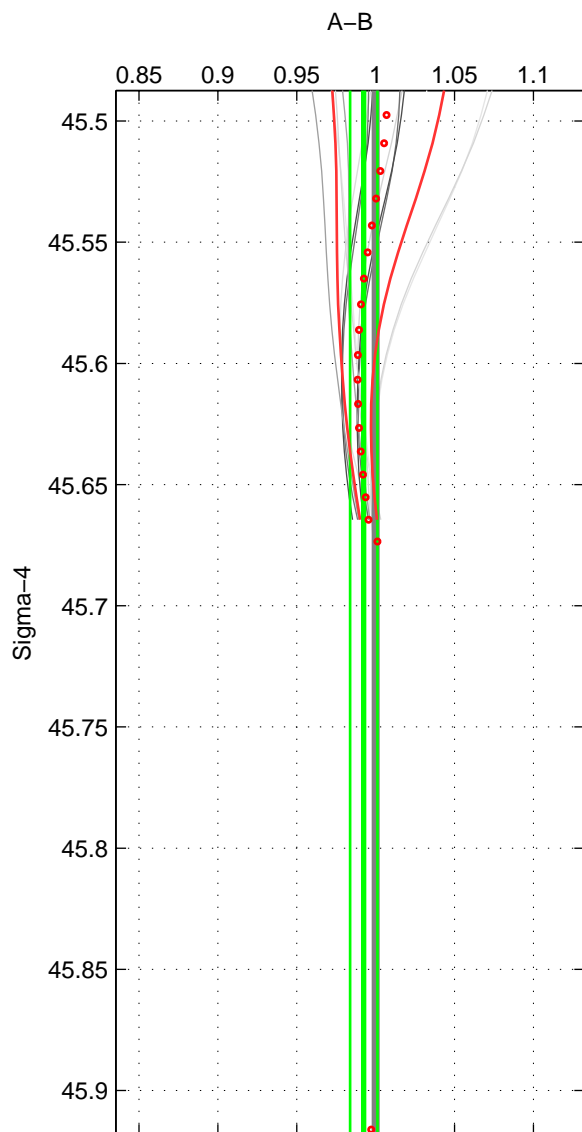

Cruise A (red). Date: Mar 1989 Cruisename: 507-32MW19890206

Cruise B (blue). Date: Feb 2002 Cruisename: 657-49UF20020117

*** "Favourite" values are means of spaces 1 2.

	Offset	O.StDev	Ratio	R.Stdev	Rating
SIGMA:	-0.767	0.906	0.992	0.009	3
THETA:	-0.934	0.953	0.991	0.009	3
DEPTH:	-2.284	0.222	0.977	0.001	2
FAV. :	-0.850	0.930	0.992	0.009	3

Profiles of A: 4
 Profiles of B: 4
 Diff profs : 13
 WMoffset (A-B): -0.76654
 WMoffset stdev: 0.90644
 WMratio (A/B): 0.99243
 WMratio stdev: 0.0086309

Quality (1-5): 3

Profiles of A: 4
 Profiles of B: 4
 Diff profs : 13
 WMoffset (A-B): -0.93433
 WMoffset stdev: 0.95332
 WMratio (A/B): 0.99083
 WMratio stdev: 0.0090207

Quality (1-5): 3

Profiles of A: 4
 Profiles of B: 4
 Diff profs : 13
 WMoffset (A-B): -2.2842
 WMoffset stdev: 0.22184
 WMratio (A/B): 0.97655
 WMratio stdev: 0.0010535

Quality (1-5): 2

Please note that statistics are bad.