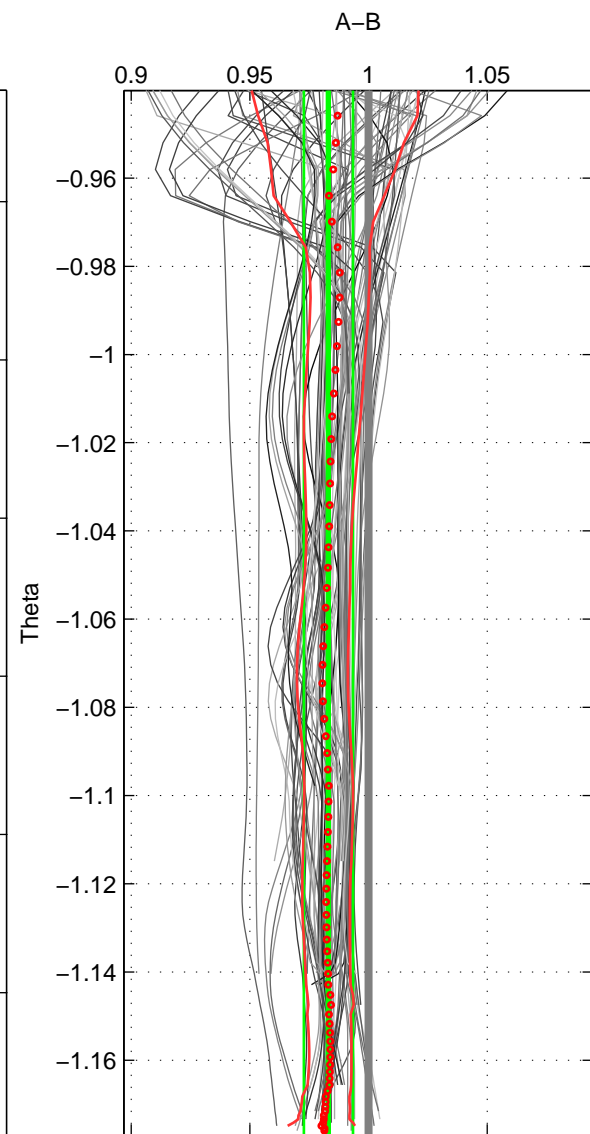

Cruise A (red). Date: Nov 1996 Cruisename: 95-58JH19961030

Cruise B (blue). Date: Aug 1996 Cruisename: 105-74JC19960720

*** "Favourite" values are means of spaces 1 2 3.

	Offset	O.StDev	Ratio	R.Stdev	Rating
SIGMA:	-5.137	2.568	0.983	0.008	5
THETA:	-5.261	3.279	0.983	0.010	5
DEPTH:	-4.849	2.904	0.984	0.009	5
FAV.:	-5.082	2.917	0.984	0.009	5

Profiles of A: 11
 Profiles of B: 19
 Diff profs : 86
 WMoffset (A-B): -5.1368
 WMoffset stdev: 2.5683
 WMratio (A/B): 0.9834
 WMratio stdev: 0.0081671

Quality (1-5): 5

Profiles of A: 11
 Profiles of B: 19
 Diff profs : 86
 WMoffset (A-B): -5.2613
 WMoffset stdev: 3.279
 WMratio (A/B): 0.98307
 WMratio stdev: 0.01035

Quality (1-5): 5

Profiles of A: 11
 Profiles of B: 19
 Diff profs : 85
 WMoffset (A-B): -4.849
 WMoffset stdev: 2.904
 WMratio (A/B): 0.98436
 WMratio stdev: 0.0092103

Quality (1-5): 5