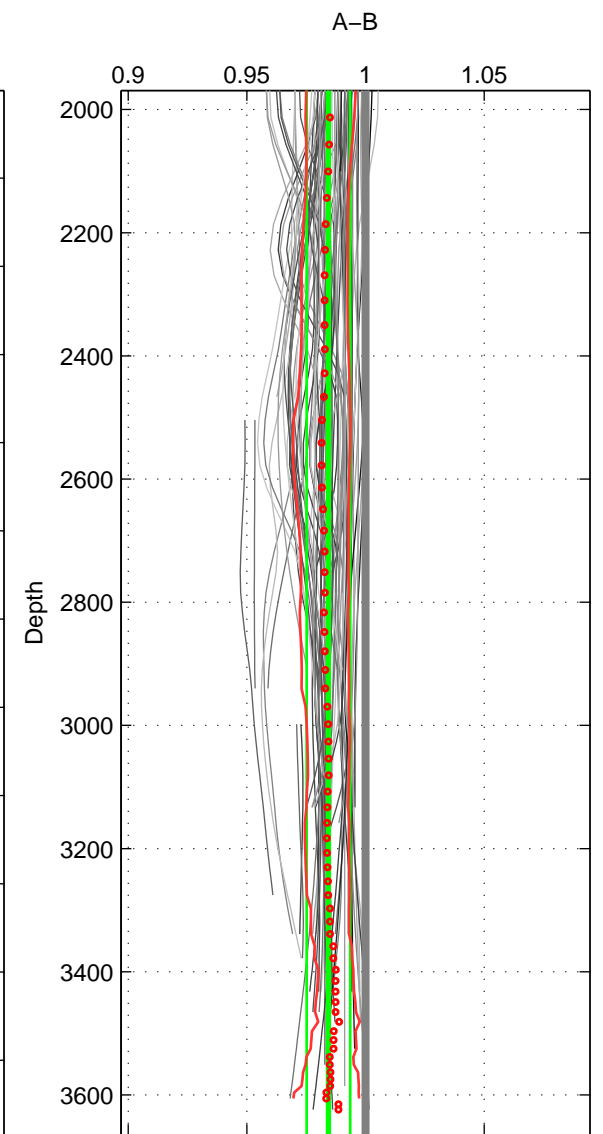

Cruise A (red). Date: Nov 1996 Cruisename: 95-58JH19961030

Cruise B (blue). Date: Aug 1996 Cruisename: 105-74JC19960720

*** "Favourite" values are means of spaces 1 2 3.

	Offset	O.StDev	Ratio	R.Stdev	Rating
SIGMA:	-5.137	2.568	0.983	0.008	5
THETA:	-5.261	3.279	0.983	0.010	5
DEPTH:	-4.849	2.904	0.984	0.009	5
FAV.:	-5.082	2.917	0.984	0.009	5

Profiles of A: 11
 Profiles of B: 19
 Diff profs : 86
 WMoffset (A-B): -5.1368
 WMoffset stdev: 2.5683
 WMratio (A/B): 0.9834
 WMratio stdev: 0.0081671

Quality (1-5): 5

Profiles of A: 11
 Profiles of B: 19
 Diff profs : 86
 WMoffset (A-B): -5.2613
 WMoffset stdev: 3.279
 WMratio (A/B): 0.98307
 WMratio stdev: 0.01035

Quality (1-5): 5

Profiles of A: 11
 Profiles of B: 19
 Diff profs : 85
 WMoffset (A-B): -4.849
 WMoffset stdev: 2.904
 WMratio (A/B): 0.98436
 WMratio stdev: 0.0092103

Quality (1-5): 5