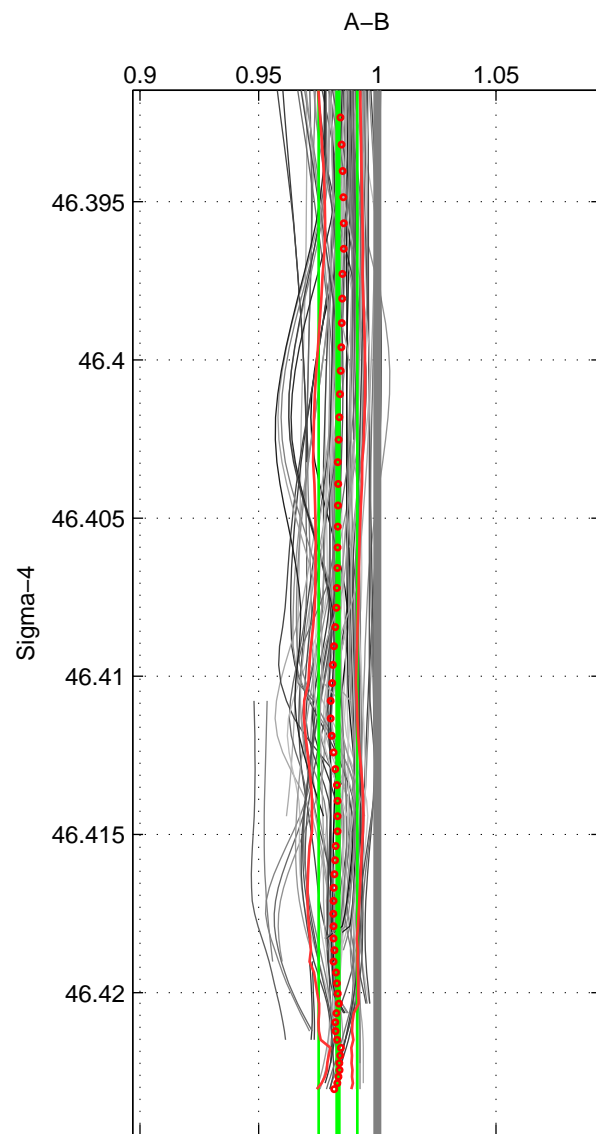

Cruise A (red). Date: Nov 1996 Cruisename: 95-58JH19961030

Cruise B (blue). Date: Aug 1996 Cruisename: 105-74JC19960720

*** "Favourite" values are means of spaces 1 2 3.

	Offset	O.StDev	Ratio	R.Stdev	Rating
SIGMA:	-5.137	2.568	0.983	0.008	5
THETA:	-5.261	3.279	0.983	0.010	5
DEPTH:	-4.849	2.904	0.984	0.009	5
FAV.:	-5.082	2.917	0.984	0.009	5

Profiles of A: 11
 Profiles of B: 19
 Diff profs : 86
 WMoffset (A-B): -5.1368
 WMoffset stdev: 2.5683
 WMratio (A/B): 0.9834
 WMratio stdev: 0.0081671

Quality (1-5): 5

Profiles of A: 11
 Profiles of B: 19
 Diff profs : 86
 WMoffset (A-B): -5.2613
 WMoffset stdev: 3.279
 WMratio (A/B): 0.98307
 WMratio stdev: 0.01035

Quality (1-5): 5

Profiles of A: 11
 Profiles of B: 19
 Diff profs : 85
 WMoffset (A-B): -4.849
 WMoffset stdev: 2.904
 WMratio (A/B): 0.98436
 WMratio stdev: 0.0092103

Quality (1-5): 5