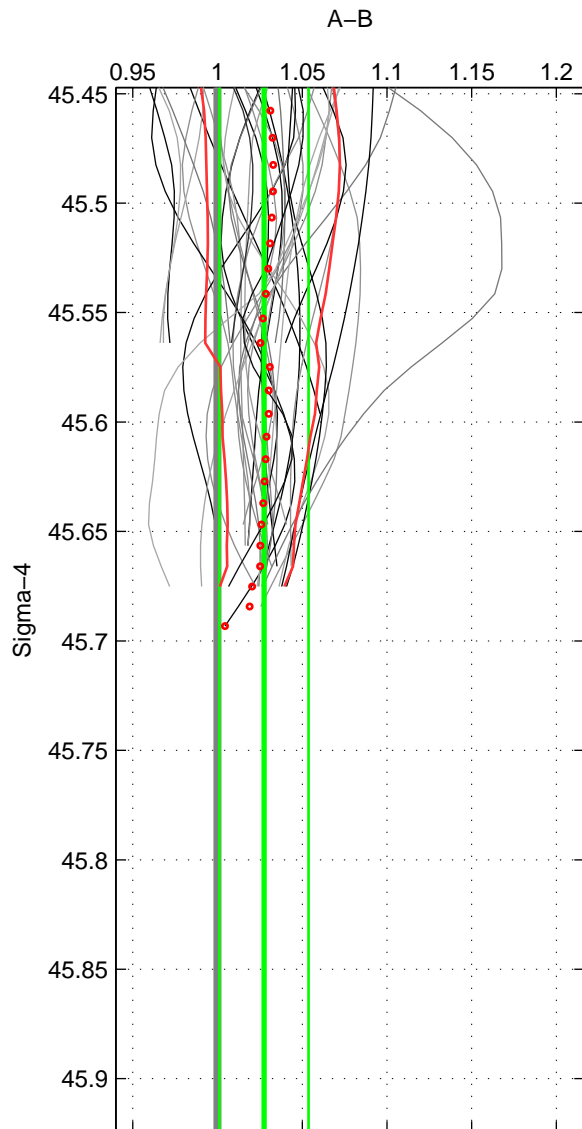

Cruise A (red). Date: Oct 1998 Cruisename: 686-49UP19980916  
 Cruise B (blue). Date: Feb 2004 Cruisename: 702-49UP20040114

\*\*\* "Favourite" values are means of spaces 1 2.

	Offset	O.StDev	Ratio	R.Stdev	Rating
SIGMA:	2.616	2.399	1.027	0.026	4
THETA:	2.233	2.215	1.025	0.028	4
DEPTH:	2.827	0.414	1.033	0.003	3
FAV.:	2.425	2.307	1.026	0.027	4

Profiles of A: 19  
 Profiles of B: 24  
 Diff profs : 35  
 WMoffset (A-B): 2.616  
 WMoffset stdev: 2.399  
 WMratio (A/B): 1.0274  
 WMratio stdev: 0.026283

Quality (1-5): 4

Profiles of A: 19  
 Profiles of B: 24  
 Diff profs : 35  
 WMoffset (A-B): 2.2332  
 WMoffset stdev: 2.2146  
 WMratio (A/B): 1.0253  
 WMratio stdev: 0.028368

Quality (1-5): 4

Profiles of A: 19  
 Profiles of B: 24  
 Diff profs : 35  
 WMoffset (A-B): 2.8268  
 WMoffset stdev: 0.41384  
 WMratio (A/B): 1.0331  
 WMratio stdev: 0.0028065

Quality (1-5): 3

Please note that statistics are bad.