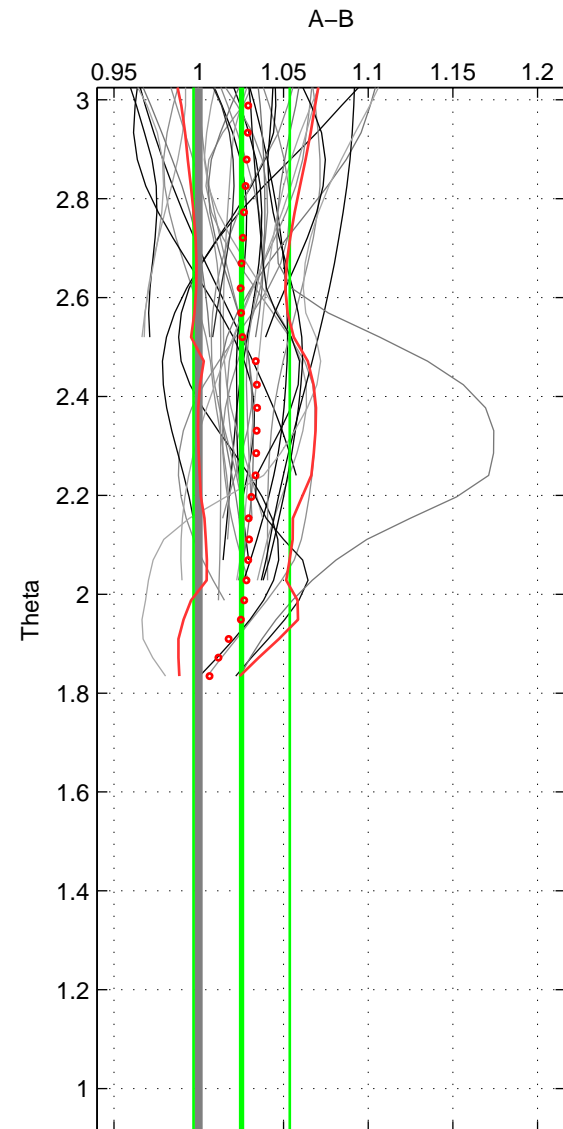

Cruise A (red). Date: Oct 1998 Cruisename: 686-49UP19980916  
 Cruise B (blue). Date: Feb 2004 Cruisename: 702-49UP20040114

\*\*\* "Favourite" values are means of spaces 1 2.

	Offset	O.StDev	Ratio	R.Stdev	Rating
SIGMA:	2.616	2.399	1.027	0.026	4
THETA:	2.233	2.215	1.025	0.028	4
DEPTH:	2.827	0.414	1.033	0.003	3
FAV.:	2.425	2.307	1.026	0.027	4

Profiles of A: 19  
 Profiles of B: 24  
 Diff profs : 35  
 WMoffset (A-B): 2.616  
 WMoffset stdev: 2.399  
 WMratio (A/B): 1.0274  
 WMratio stdev: 0.026283

Quality (1-5): 4

Profiles of A: 19  
 Profiles of B: 24  
 Diff profs : 35  
 WMoffset (A-B): 2.2332  
 WMoffset stdev: 2.2146  
 WMratio (A/B): 1.0253  
 WMratio stdev: 0.028368

Quality (1-5): 4

Profiles of A: 19  
 Profiles of B: 24  
 Diff profs : 35  
 WMoffset (A-B): 2.8268  
 WMoffset stdev: 0.41384  
 WMratio (A/B): 1.0331  
 WMratio stdev: 0.0028065

Quality (1-5): 3

Please note that statistics are bad.