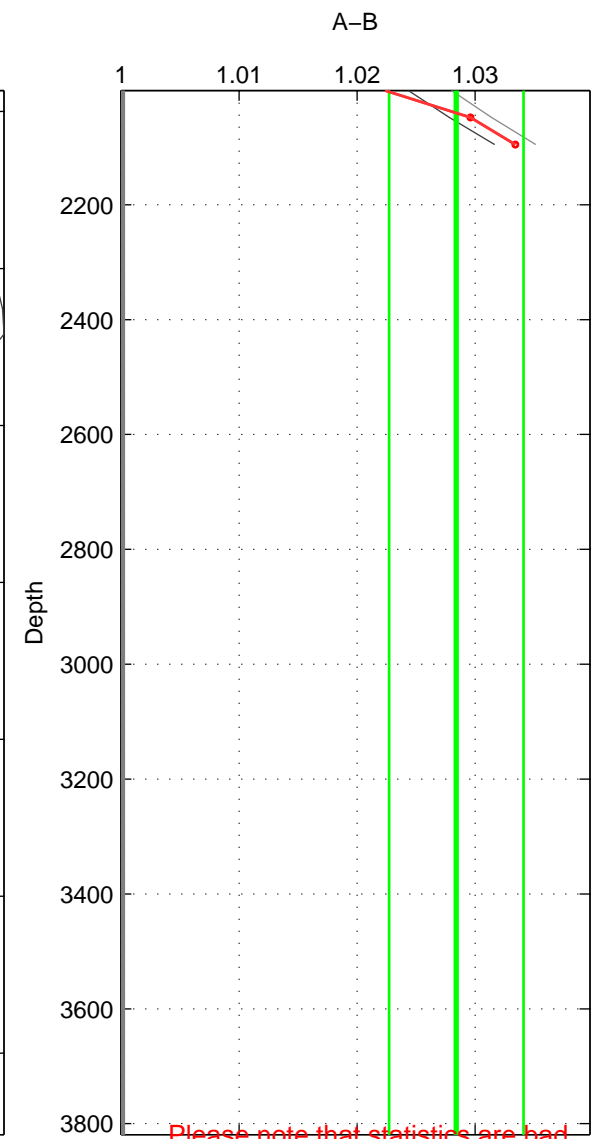

Cruise A (red). Date: Oct 2009 Cruisename: 47-18SN20090917

Cruise B (blue). Date: Aug 2004 Cruisename: 56-32H120040718

*** "Favourite" values are means of spaces 1 2 3.

	Offset	O.StDev	Ratio	R.Stdev	Rating
SIGMA:	5.910	1.501	1.021	0.005	2
THETA:	7.752	2.072	1.028	0.007	2
DEPTH:	8.032	1.569	1.028	0.006	2
FAV.:	7.231	1.714	1.026	0.006	2

Please note that statistics are bad.

Profiles of A: 5
 Profiles of B: 1
 Diff profs : 3
 WMoffset (A-B): 5.9095
 WMoffset stdev: 1.5006
 WMratio (A/B): 1.0209
 WMratio stdev: 0.0054494

Quality (1-5): 2

Please note that statistics are bad.

Profiles of A: 4
 Profiles of B: 1
 Diff profs : 2
 WMoffset (A-B): 7.7522
 WMoffset stdev: 2.0715
 WMratio (A/B): 1.0275
 WMratio stdev: 0.0072848

Quality (1-5): 2

Please note that statistics are bad.

Profiles of A: 5
 Profiles of B: 1
 Diff profs : 3
 WMoffset (A-B): 8.0323
 WMoffset stdev: 1.5694
 WMratio (A/B): 1.0284
 WMratio stdev: 0.0056871