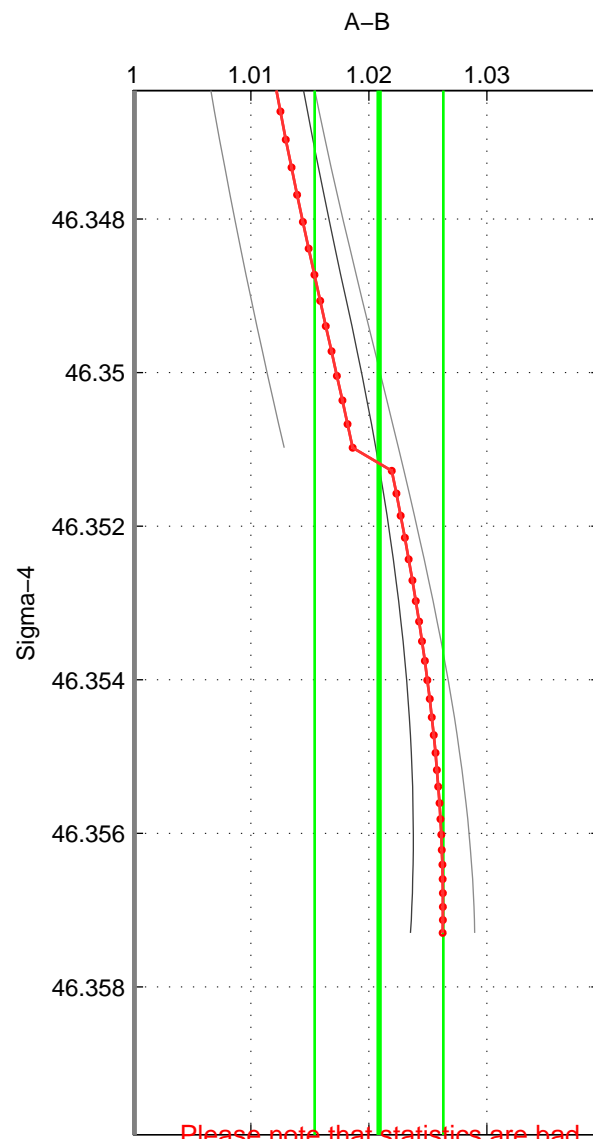

Cruise A (red). Date: Oct 2009 Cruisename: 47-18SN20090917

Cruise B (blue). Date: Aug 2004 Cruisename: 56-32H120040718

*** "Favourite" values are means of spaces 1 2 3.

	Offset	O.StDev	Ratio	R.Stdev	Rating
SIGMA:	5.910	1.501	1.021	0.005	2
THETA:	7.752	2.072	1.028	0.007	2
DEPTH:	8.032	1.569	1.028	0.006	2
FAV.:	7.231	1.714	1.026	0.006	2

Please note that statistics are bad.

Profiles of A: 5
 Profiles of B: 1
 Diff profs : 3
 WMoffset (A-B): 5.9095
 WMoffset stdev: 1.5006
 WMratio (A/B): 1.0209
 WMratio stdev: 0.0054494

Quality (1-5): 2

Please note that statistics are bad.

Profiles of A: 4
 Profiles of B: 1
 Diff profs : 2
 WMoffset (A-B): 7.7522
 WMoffset stdev: 2.0715
 WMratio (A/B): 1.0275
 WMratio stdev: 0.0072848

Quality (1-5): 2

Please note that statistics are bad.

Profiles of A: 5
 Profiles of B: 1
 Diff profs : 3
 WMoffset (A-B): 8.0323
 WMoffset stdev: 1.5694
 WMratio (A/B): 1.0284
 WMratio stdev: 0.0056871