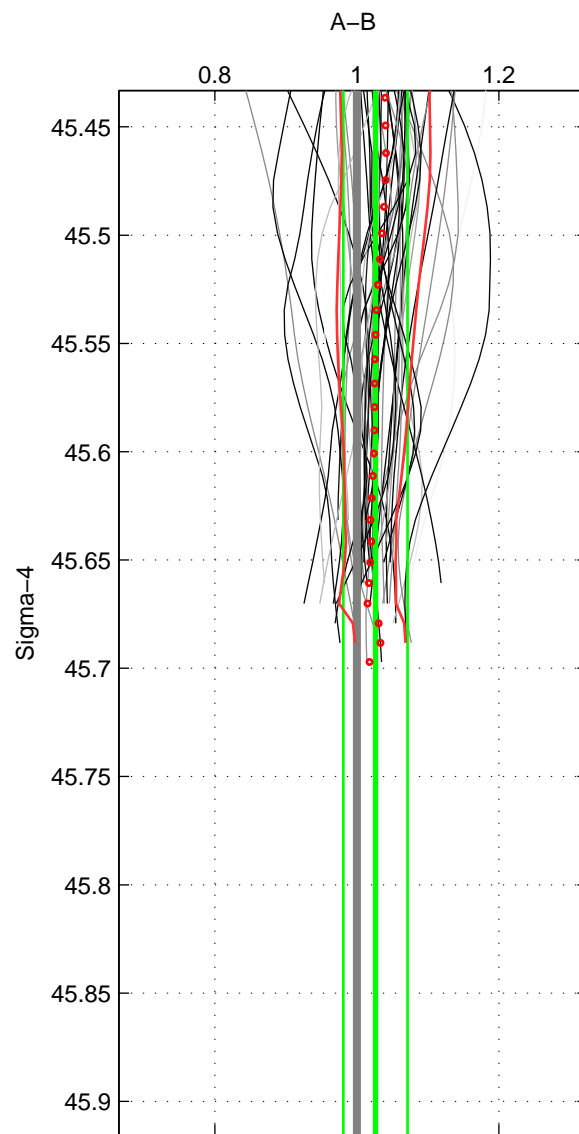

Cruise A (red). Date: Jul 2005 Cruisename: 669-49UF20050615  
 Cruise B (blue). Date: Oct 2002 Cruisename: 698-49UP20021001

\*\*\* "Favourite" values are means of spaces 1 2.

	Offset	O.StDev	Ratio	R.Stdev	Rating
SIGMA:	2.236	3.431	1.026	0.045	5
THETA:	2.118	3.846	1.028	0.057	5
DEPTH:	3.299	0.713	1.039	0.013	3
FAV.:	2.177	3.639	1.027	0.051	5

Profiles of A: 30  
 Profiles of B: 35  
 Diff profs : 48  
 WMoffset (A-B): 2.2361  
 WMoffset stdev: 3.4314  
 WMratio (A/B): 1.0261  
 WMratio stdev: 0.04525

Quality (1-5): 5

Profiles of A: 30  
 Profiles of B: 35  
 Diff profs : 48  
 WMoffset (A-B): 2.1184  
 WMoffset stdev: 3.8462  
 WMratio (A/B): 1.0276  
 WMratio stdev: 0.056665

Quality (1-5): 5

Profiles of A: 30  
 Profiles of B: 35  
 Diff profs : 48  
 WMoffset (A-B): 3.2988  
 WMoffset stdev: 0.71307  
 WMratio (A/B): 1.0388  
 WMratio stdev: 0.01269

Quality (1-5): 3

Please note that statistics are bad.