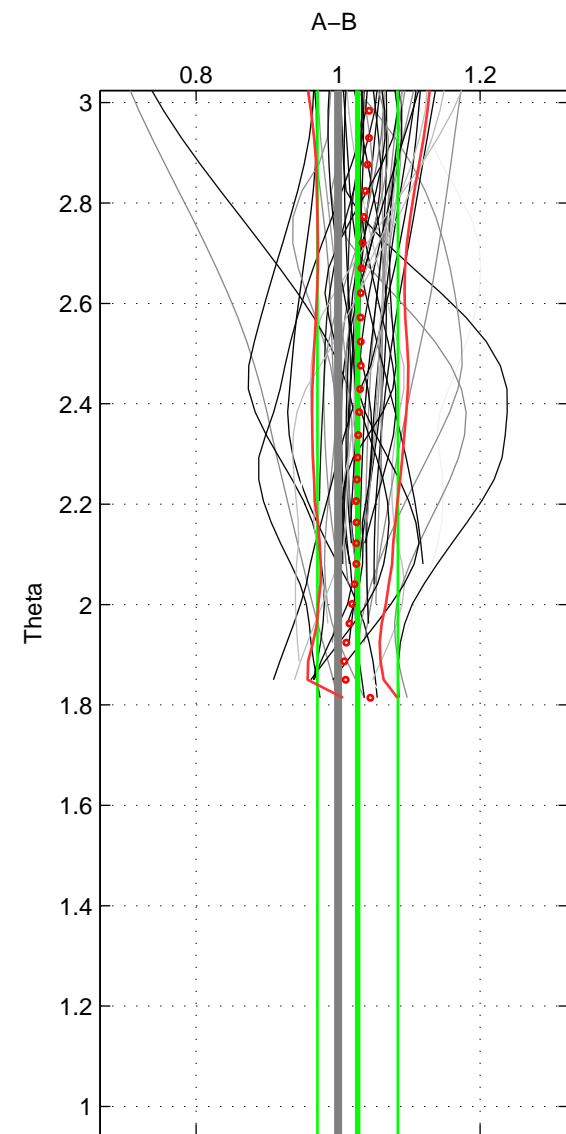

Cruise A (red). Date: Jul 2005 Cruisename: 669-49UF20050615  
 Cruise B (blue). Date: Oct 2002 Cruisename: 698-49UP20021001

\*\*\* "Favourite" values are means of spaces 1 2.

	Offset	O.StDev	Ratio	R.Stdev	Rating
SIGMA:	2.236	3.431	1.026	0.045	5
THETA:	2.118	3.846	1.028	0.057	5
DEPTH:	3.299	0.713	1.039	0.013	3
FAV.:	2.177	3.639	1.027	0.051	5

Profiles of A: 30  
 Profiles of B: 35  
 Diff profs : 48  
 WMoffset (A-B): 2.2361  
 WMoffset stdev: 3.4314  
 WMratio (A/B): 1.0261  
 WMratio stdev: 0.04525

Quality (1-5): 5

Profiles of A: 30  
 Profiles of B: 35  
 Diff profs : 48  
 WMoffset (A-B): 2.1184  
 WMoffset stdev: 3.8462  
 WMratio (A/B): 1.0276  
 WMratio stdev: 0.056665

Quality (1-5): 5

Profiles of A: 30  
 Profiles of B: 35  
 Diff profs : 48  
 WMoffset (A-B): 3.2988  
 WMoffset stdev: 0.71307  
 WMratio (A/B): 1.0388  
 WMratio stdev: 0.01269

Quality (1-5): 3

Please note that statistics are bad.