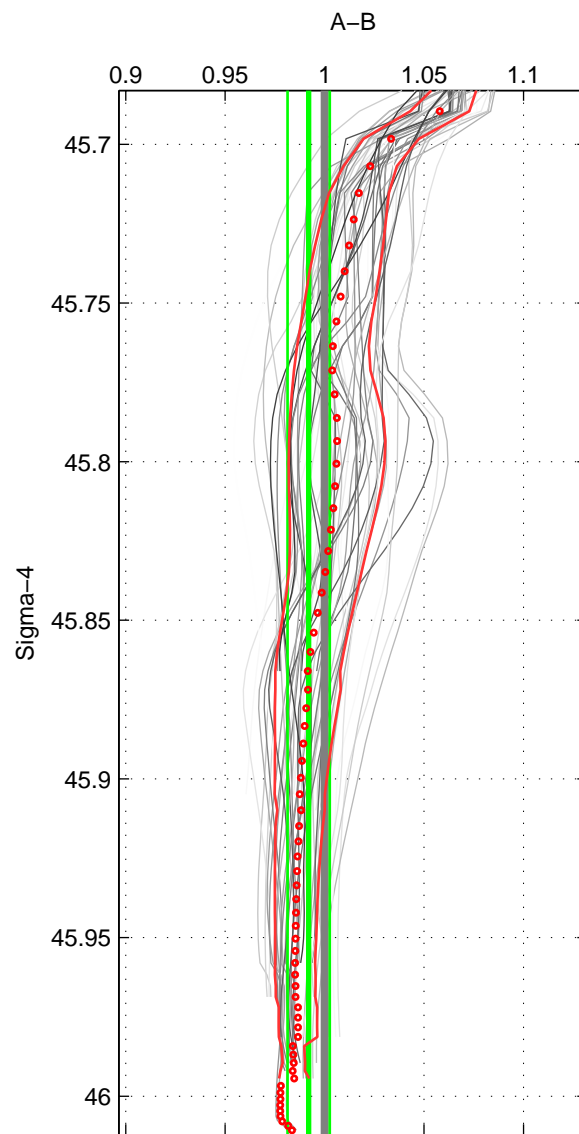

Cruise A (red). Date: Jul 1997 Cruisename: 154-06MT19970707

Cruise B (blue). Date: Jun 2010 Cruisename: 277-35TH20100608

*** "Favourite" values are means of spaces 1 2 3.

	Offset	O.StDev	Ratio	R.Stdev	Rating
SIGMA:	-2.176	3.219	0.992	0.011	4
THETA:	-2.342	3.012	0.992	0.010	4
DEPTH:	-2.254	6.608	0.992	0.022	4
FAV.:	-2.257	4.280	0.992	0.014	4

Profiles of A: 8
 Profiles of B: 8
 Diff profs : 48
 WMoffset (A-B): -2.1762
 WMoffset stdev: 3.2194
 WMratio (A/B): 0.99201
 WMratio stdev: 0.010621

Quality (1-5): 4

Profiles of A: 8
 Profiles of B: 8
 Diff profs : 48
 WMoffset (A-B): -2.3423
 WMoffset stdev: 3.0122
 WMratio (A/B): 0.99153
 WMratio stdev: 0.0099163

Quality (1-5): 4

Profiles of A: 8
 Profiles of B: 8
 Diff profs : 48
 WMoffset (A-B): -2.2537
 WMoffset stdev: 6.6082
 WMratio (A/B): 0.99207
 WMratio stdev: 0.022411

Quality (1-5): 4