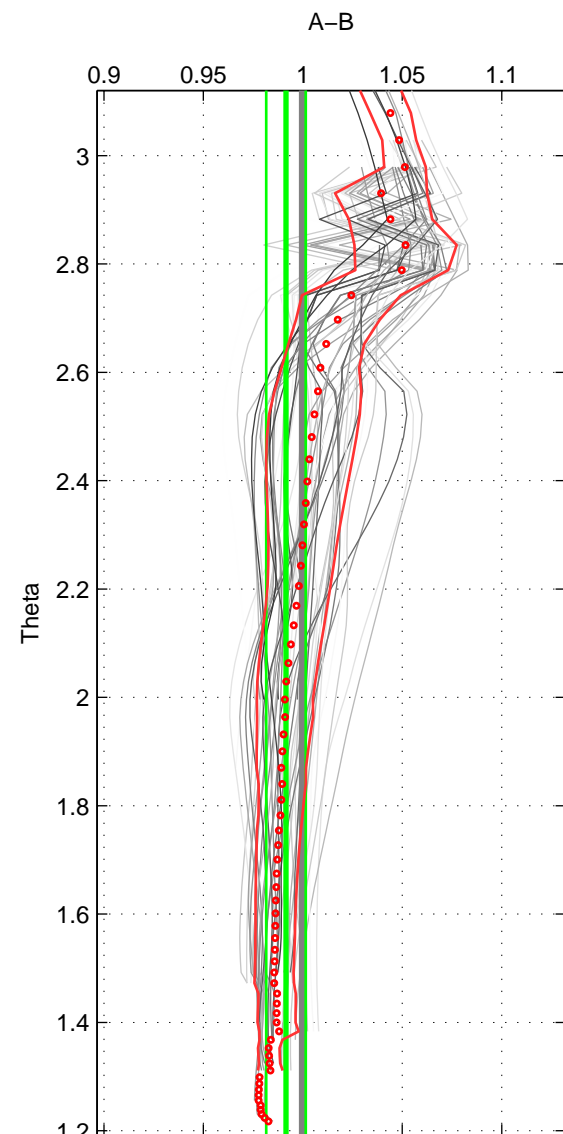

Cruise A (red). Date: Jul 1997 Cruisename: 154-06MT19970707

Cruise B (blue). Date: Jun 2010 Cruisename: 277-35TH20100608

*** "Favourite" values are means of spaces 1 2 3.

	Offset	O.StDev	Ratio	R.Stdev	Rating
SIGMA:	-2.176	3.219	0.992	0.011	4
THETA:	-2.342	3.012	0.992	0.010	4
DEPTH:	-2.254	6.608	0.992	0.022	4
FAV.:	-2.257	4.280	0.992	0.014	4

Profiles of A: 8
 Profiles of B: 8
 Diff profs : 48
 WMoffset (A-B): -2.1762
 WMoffset stdev: 3.2194
 WMratio (A/B): 0.99201
 WMratio stdev: 0.010621

Quality (1-5): 4

Profiles of A: 8
 Profiles of B: 8
 Diff profs : 48
 WMoffset (A-B): -2.3423
 WMoffset stdev: 3.0122
 WMratio (A/B): 0.99153
 WMratio stdev: 0.0099163

Quality (1-5): 4

Profiles of A: 8
 Profiles of B: 8
 Diff profs : 48
 WMoffset (A-B): -2.2537
 WMoffset stdev: 6.6082
 WMratio (A/B): 0.99207
 WMratio stdev: 0.022411

Quality (1-5): 4