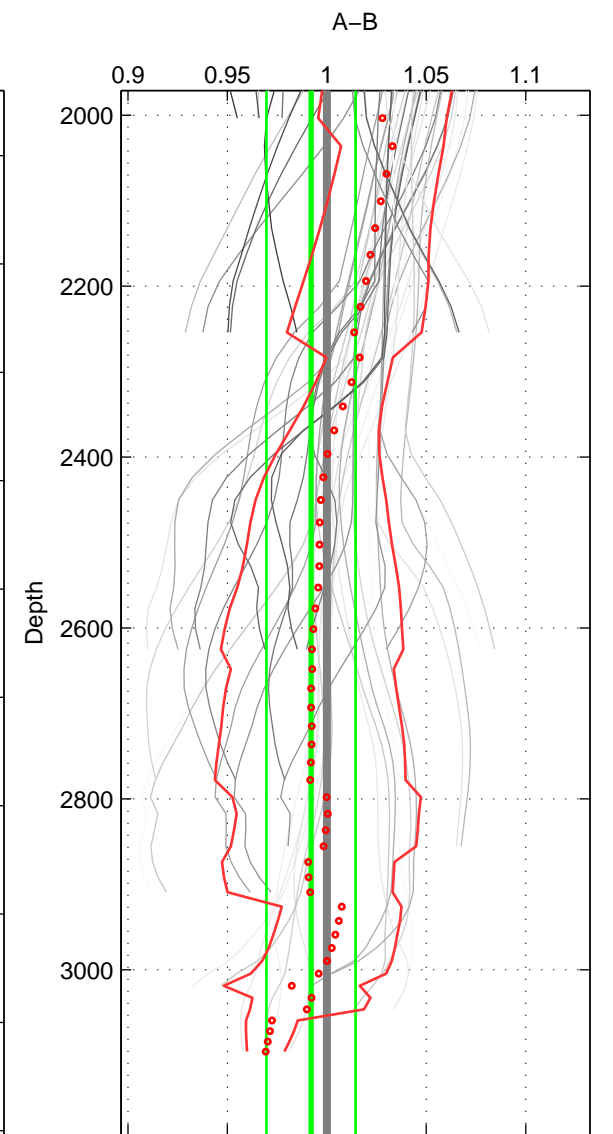

Cruise A (red). Date: Jul 1997 Cruisename: 154-06MT19970707

Cruise B (blue). Date: Jun 2010 Cruisename: 277-35TH20100608

*** "Favourite" values are means of spaces 1 2 3.

	Offset	O.StDev	Ratio	R.Stdev	Rating
SIGMA:	-2.176	3.219	0.992	0.011	4
THETA:	-2.342	3.012	0.992	0.010	4
DEPTH:	-2.254	6.608	0.992	0.022	4
FAV.:	-2.257	4.280	0.992	0.014	4

Profiles of A: 8
 Profiles of B: 8
 Diff profs : 48
 WMoffset (A-B): -2.1762
 WMoffset stdev: 3.2194
 WMratio (A/B): 0.99201
 WMratio stdev: 0.010621

Quality (1-5): 4

Profiles of A: 8
 Profiles of B: 8
 Diff profs : 48
 WMoffset (A-B): -2.3423
 WMoffset stdev: 3.0122
 WMratio (A/B): 0.99153
 WMratio stdev: 0.0099163

Quality (1-5): 4

Profiles of A: 8
 Profiles of B: 8
 Diff profs : 48
 WMoffset (A-B): -2.2537
 WMoffset stdev: 6.6082
 WMratio (A/B): 0.99207
 WMratio stdev: 0.022411

Quality (1-5): 4