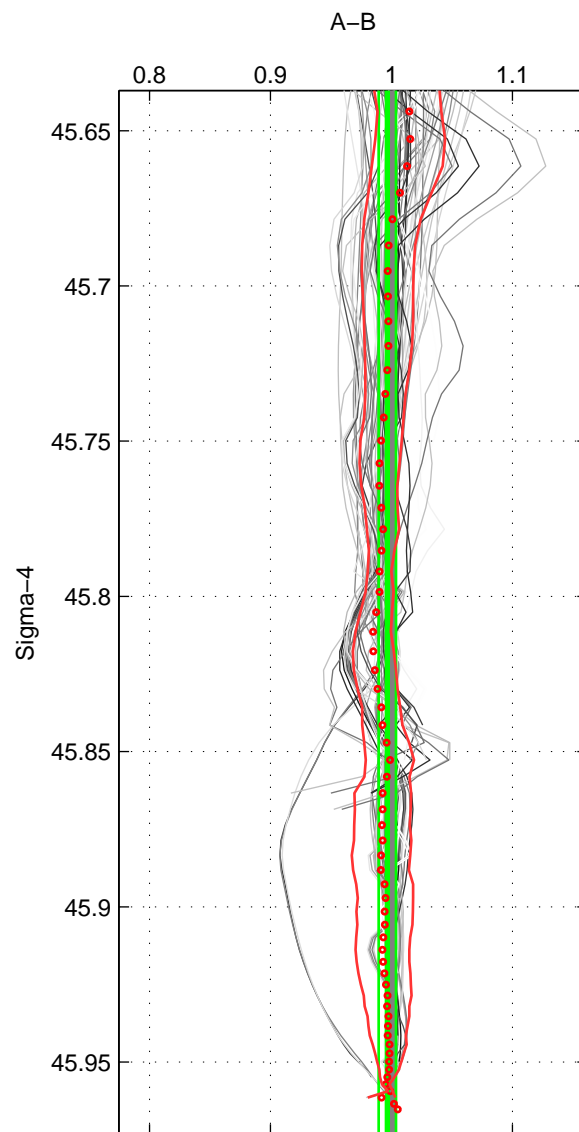

Cruise A (red). Date: Aug 1995 Cruisename: 351-316N19950715
 Cruise B (blue). Date: Feb 1978 Cruisename: 355-318M19771204

*** "Favourite" values are means of spaces 1 2 3.

	Offset	O.StDev	Ratio	R.Stdev	Rating
SIGMA:	-0.669	1.433	0.997	0.007	5
THETA:	-0.976	1.214	0.995	0.006	5
DEPTH:	-1.331	2.842	0.993	0.017	5
FAV.:	-0.992	1.830	0.995	0.010	5

Profiles of A: 51
 Profiles of B: 9
 Diff profs: 64
 WMoffset (A-B): -0.66922
 WMoffset stdev: 1.433
 WMratio (A/B): 0.99663
 WMratio stdev: 0.0071161

Quality (1-5): 5

Profiles of A: 51
 Profiles of B: 9
 Diff profs: 70
 WMoffset (A-B): -0.97614
 WMoffset stdev: 1.2145
 WMratio (A/B): 0.99501
 WMratio stdev: 0.0057897

Quality (1-5): 5

Profiles of A: 51
 Profiles of B: 9
 Diff profs: 68
 WMoffset (A-B): -1.3313
 WMoffset stdev: 2.8424
 WMratio (A/B): 0.99287
 WMratio stdev: 0.016682

Quality (1-5): 5