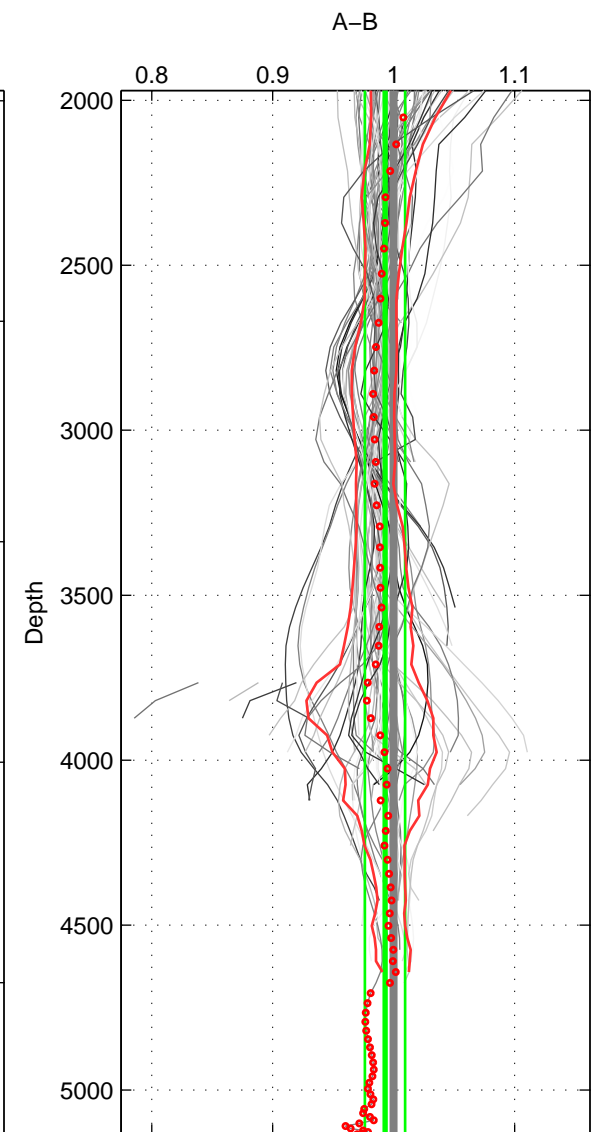

Cruise A (red). Date: Aug 1995 Cruisename: 351-316N19950715
 Cruise B (blue). Date: Feb 1978 Cruisename: 355-318M19771204

*** "Favourite" values are means of spaces 1 2 3.

	Offset	O.StDev	Ratio	R.Stdev	Rating
SIGMA:	-0.669	1.433	0.997	0.007	5
THETA:	-0.976	1.214	0.995	0.006	5
DEPTH:	-1.331	2.842	0.993	0.017	5
FAV.:	-0.992	1.830	0.995	0.010	5

Profiles of A: 51
 Profiles of B: 9
 Diff profs: 64
 WMoffset (A-B): -0.66922
 WMoffset stdev: 1.433
 WMratio (A/B): 0.99663
 WMratio stdev: 0.0071161

Quality (1-5): 5

Profiles of A: 51
 Profiles of B: 9
 Diff profs: 70
 WMoffset (A-B): -0.97614
 WMoffset stdev: 1.2145
 WMratio (A/B): 0.99501
 WMratio stdev: 0.0057897

Quality (1-5): 5

Profiles of A: 51
 Profiles of B: 9
 Diff profs: 68
 WMoffset (A-B): -1.3313
 WMoffset stdev: 2.8424
 WMratio (A/B): 0.99287
 WMratio stdev: 0.016682

Quality (1-5): 5