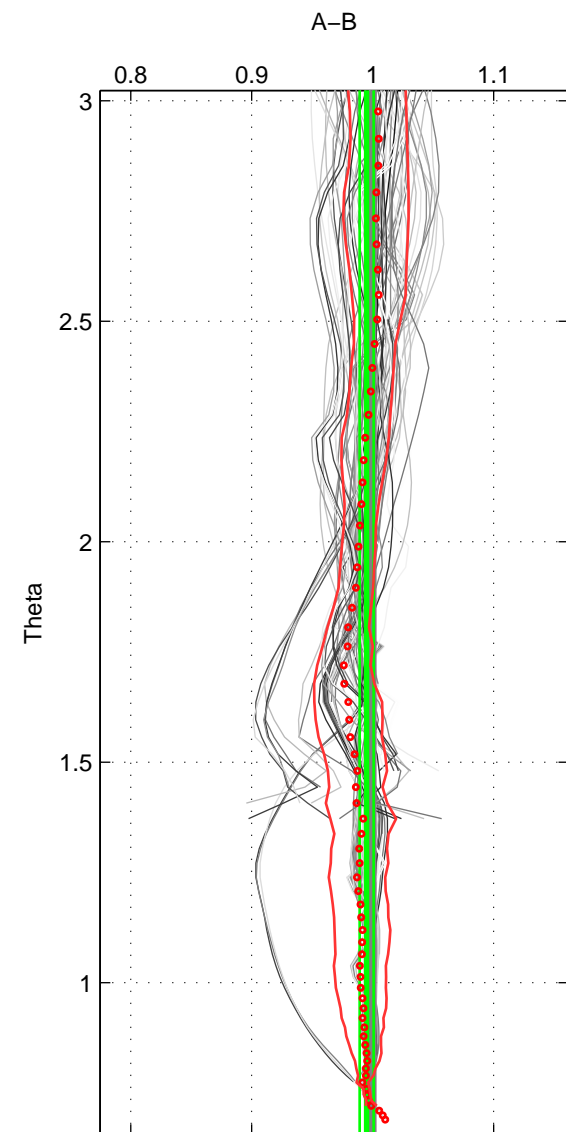

Cruise A (red). Date: Aug 1995 Cruisename: 351-316N19950715
 Cruise B (blue). Date: Feb 1978 Cruisename: 355-318M19771204

*** "Favourite" values are means of spaces 1 2 3.

	Offset	O.StDev	Ratio	R.Stdev	Rating
SIGMA:	-0.669	1.433	0.997	0.007	5
THETA:	-0.976	1.214	0.995	0.006	5
DEPTH:	-1.331	2.842	0.993	0.017	5
FAV.:	-0.992	1.830	0.995	0.010	5

Profiles of A: 51
 Profiles of B: 9
 Diff profs: 64
 WMoffset (A-B): -0.66922
 WMoffset stdev: 1.433
 WMratio (A/B): 0.99663
 WMratio stdev: 0.0071161

Quality (1-5): 5

Profiles of A: 51
 Profiles of B: 9
 Diff profs: 70
 WMoffset (A-B): -0.97614
 WMoffset stdev: 1.2145
 WMratio (A/B): 0.99501
 WMratio stdev: 0.0057897

Quality (1-5): 5

Profiles of A: 51
 Profiles of B: 9
 Diff profs: 68
 WMoffset (A-B): -1.3313
 WMoffset stdev: 2.8424
 WMratio (A/B): 0.99287
 WMratio stdev: 0.016682

Quality (1-5): 5