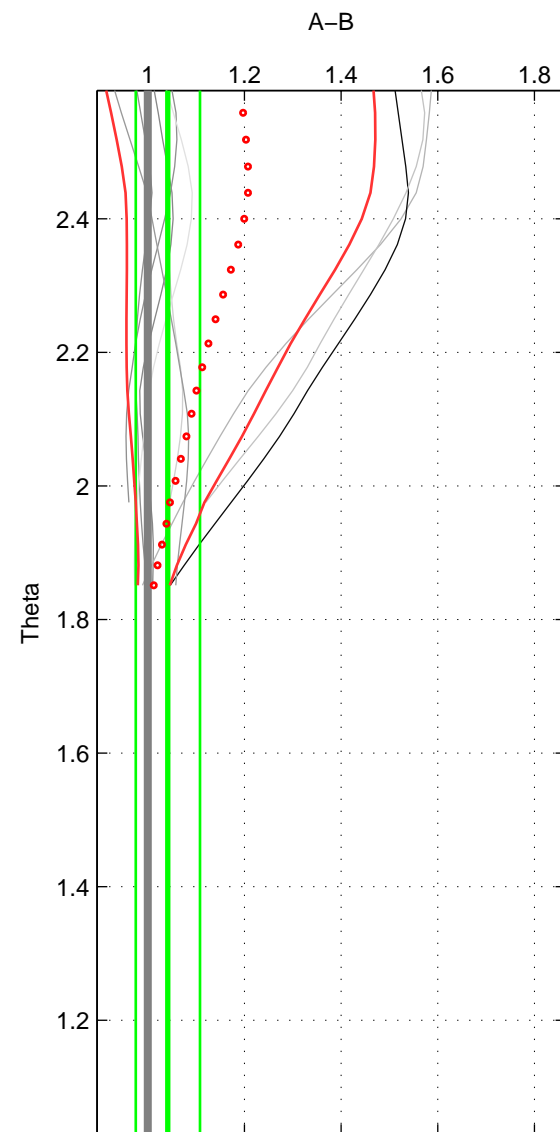

Cruise A (red). Date: Jan 1994 Cruisename: 576-49K619940107

Cruise B (blue). Date: Jul 2005 Cruisename: 669-49UF20050615

*** "Favourite" values are means of spaces 1 2.

	Offset	O.StDev	Ratio	R.Stdev	Rating
SIGMA:	1.842	3.070	1.029	0.051	3
THETA:	3.164	4.942	1.041	0.067	3
DEPTH:	1.691	0.392	1.032	0.012	2
FAV.:	2.503	4.006	1.035	0.059	3

Profiles of A: 5
 Profiles of B: 3
 Diff profs: 5
 WMoffset (A-B): 1.8423
 WMoffset stdev: 3.0703
 WMratio (A/B): 1.0288
 WMratio stdev: 0.050719

Quality (1-5): 3

Profiles of A: 5
 Profiles of B: 3
 Diff profs: 9
 WMoffset (A-B): 3.1639
 WMoffset stdev: 4.9423
 WMratio (A/B): 1.0414
 WMratio stdev: 0.066519

Quality (1-5): 3

Profiles of A: 5
 Profiles of B: 3
 Diff profs: 6
 WMoffset (A-B): 1.6906
 WMoffset stdev: 0.39186
 WMratio (A/B): 1.032
 WMratio stdev: 0.011908

Quality (1-5): 2

Please note that statistics are bad.