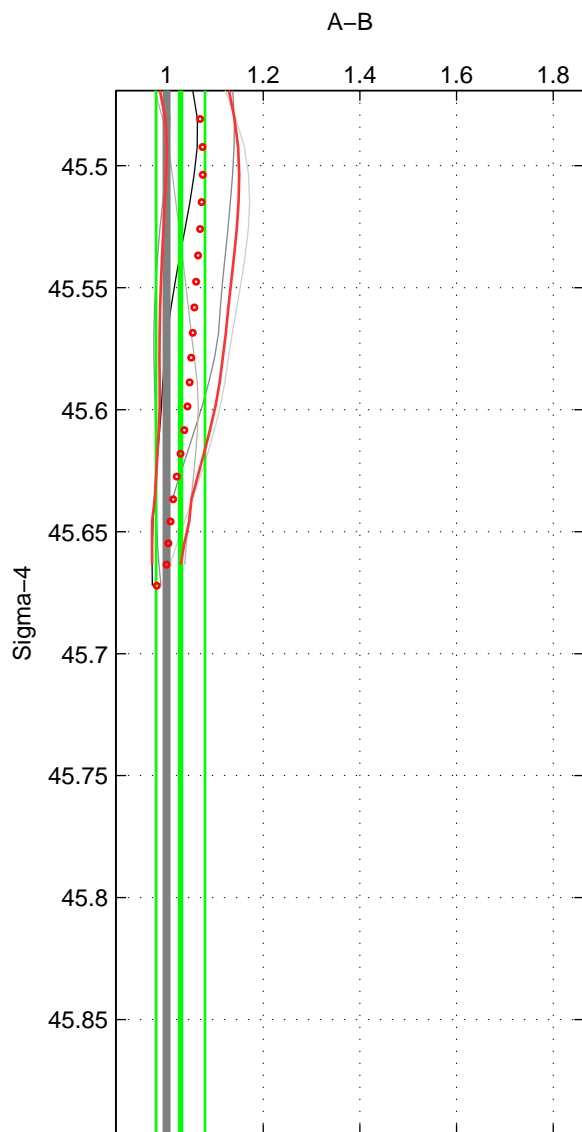

Cruise A (red). Date: Jan 1994 Cruisename: 576-49K619940107

Cruise B (blue). Date: Jul 2005 Cruisename: 669-49UF20050615

*** "Favourite" values are means of spaces 1 2.

	Offset	O.StDev	Ratio	R.Stdev	Rating
SIGMA:	1.842	3.070	1.029	0.051	3
THETA:	3.164	4.942	1.041	0.067	3
DEPTH:	1.691	0.392	1.032	0.012	2
FAV.:	2.503	4.006	1.035	0.059	3

Profiles of A: 5
 Profiles of B: 3
 Diff profs: 5
 WMoffset (A-B): 1.8423
 WMoffset stdev: 3.0703
 WMratio (A/B): 1.0288
 WMratio stdev: 0.050719

Quality (1-5): 3

Profiles of A: 5
 Profiles of B: 3
 Diff profs: 9
 WMoffset (A-B): 3.1639
 WMoffset stdev: 4.9423
 WMratio (A/B): 1.0414
 WMratio stdev: 0.066519

Quality (1-5): 3

Profiles of A: 5
 Profiles of B: 3
 Diff profs: 6
 WMoffset (A-B): 1.6906
 WMoffset stdev: 0.39186
 WMratio (A/B): 1.032
 WMratio stdev: 0.011908

Quality (1-5): 2

Please note that statistics are bad.