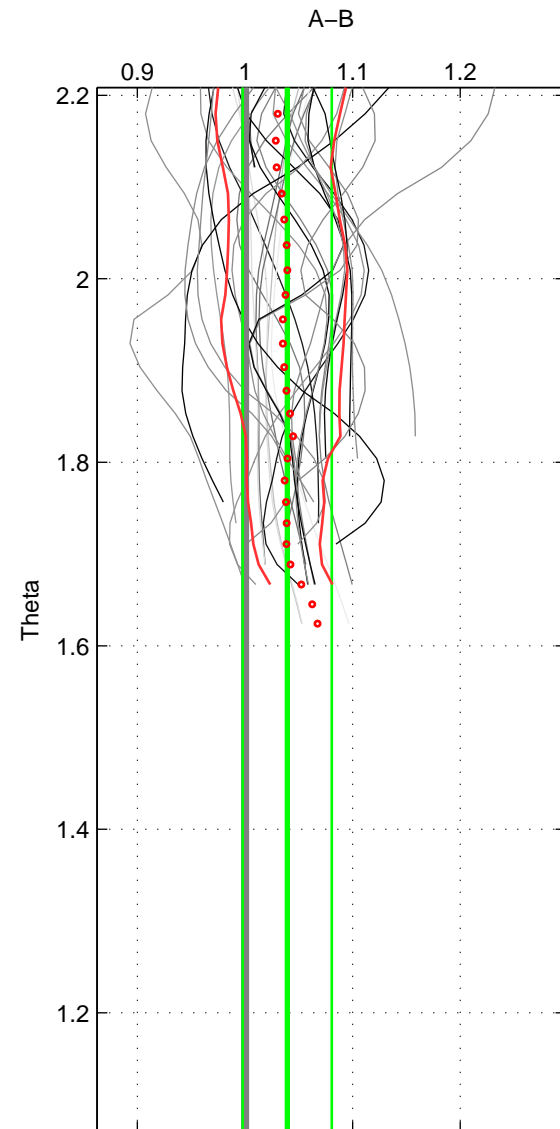

Cruise A (red). Date: Jun 1998 Cruisename: 684-49UP19980609
 Cruise B (blue). Date: May 1999 Cruisename: 687-49UP19990419

*** "Favourite" values are those of space 1.

	Offset	O.StDev	Ratio	R.Stdev	Rating
SIGMA:	2.737	1.877	1.047	0.029	5
THETA:	2.103	2.419	1.039	0.041	4
DEPTH:	3.102	0.831	1.056	0.005	3
FAV.:	2.737	1.877	1.047	0.029	5

Profiles of A: 17
 Profiles of B: 9
 Diff profs: 33
 WMoffset (A-B): 2.7373
 WMoffset stdev: 1.8775
 WMratio (A/B): 1.0467
 WMratio stdev: 0.029145

Quality (1-5): 5

Profiles of A: 17
 Profiles of B: 9
 Diff profs: 33
 WMoffset (A-B): 2.1032
 WMoffset stdev: 2.4188
 WMratio (A/B): 1.0392
 WMratio stdev: 0.041351

Quality (1-5): 4

Profiles of A: 17
 Profiles of B: 8
 Diff profs: 29
 WMoffset (A-B): 3.1018
 WMoffset stdev: 0.83072
 WMratio (A/B): 1.0563
 WMratio stdev: 0.0052704

Quality (1-5): 3

Please note that statistics are bad.