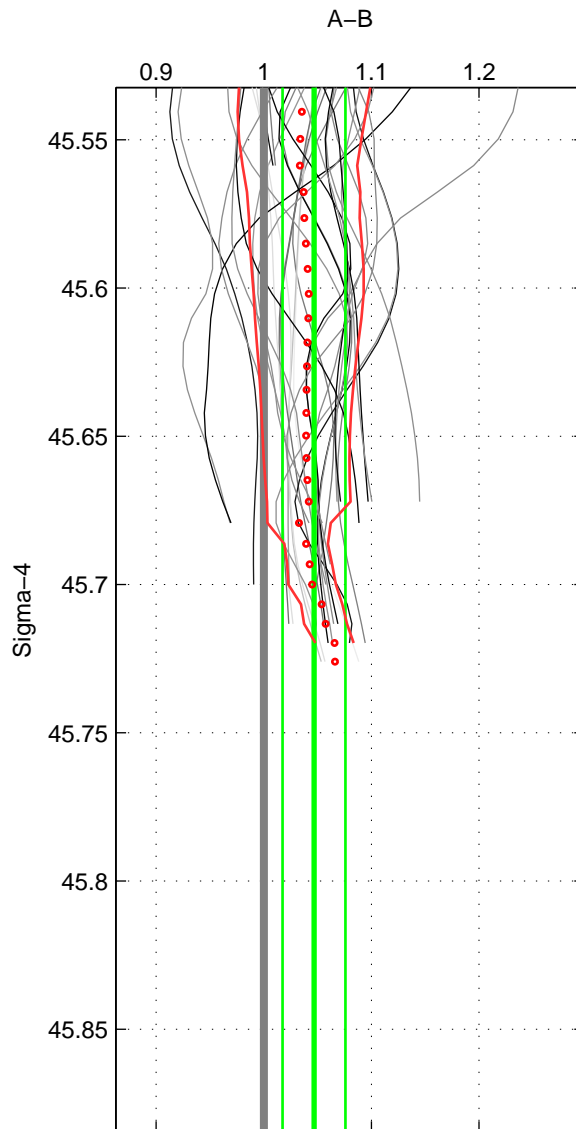

Cruise A (red). Date: Jun 1998 Cruisename: 684-49UP19980609
 Cruise B (blue). Date: May 1999 Cruisename: 687-49UP19990419

*** "Favourite" values are those of space 1.

	Offset	O.StDev	Ratio	R.Stdev	Rating
SIGMA:	2.737	1.877	1.047	0.029	5
THETA:	2.103	2.419	1.039	0.041	4
DEPTH:	3.102	0.831	1.056	0.005	3
FAV.:	2.737	1.877	1.047	0.029	5

Profiles of A: 17
 Profiles of B: 9
 Diff profs: 33
 WMoffset (A-B): 2.7373
 WMoffset stdev: 1.8775
 WMratio (A/B): 1.0467
 WMratio stdev: 0.029145

Quality (1-5): 5

Profiles of A: 17
 Profiles of B: 9
 Diff profs: 33
 WMoffset (A-B): 2.1032
 WMoffset stdev: 2.4188
 WMratio (A/B): 1.0392
 WMratio stdev: 0.041351

Quality (1-5): 4

Profiles of A: 17
 Profiles of B: 8
 Diff profs: 29
 WMoffset (A-B): 3.1018
 WMoffset stdev: 0.83072
 WMratio (A/B): 1.0563
 WMratio stdev: 0.0052704

Quality (1-5): 3

Please note that statistics are bad.