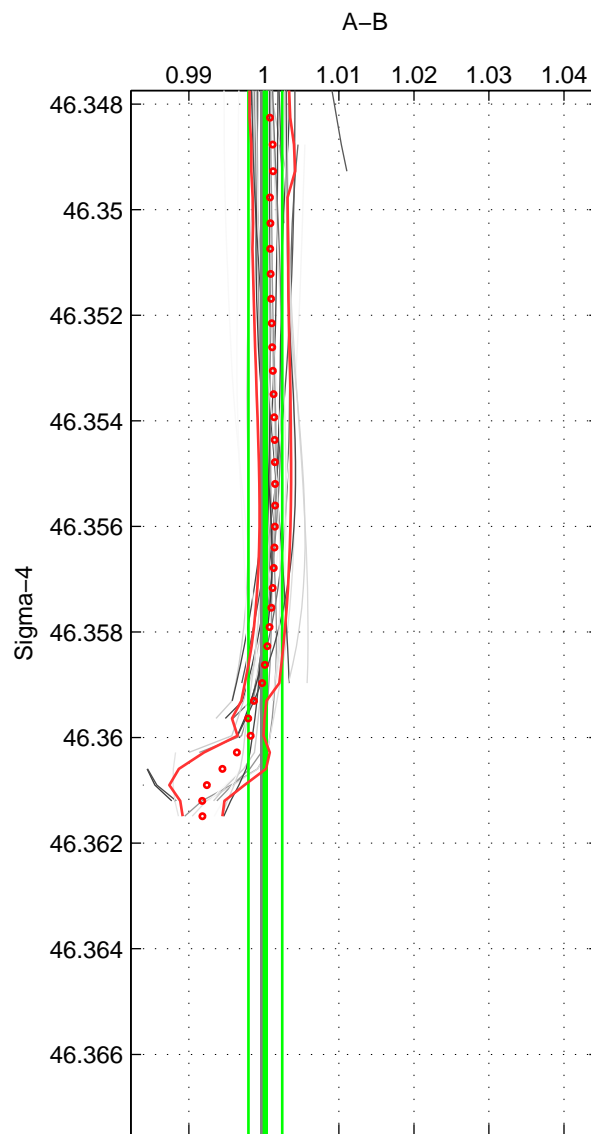

Cruise A (red). Date: Aug 2003 Cruisename: 40-18SN20030806

Cruise B (blue). Date: Sep 2005 Cruisename: 110-77DN20050819

*** "Favourite" values are means of spaces 1 2.

	Offset	O.StDev	Ratio	R.Stdev	Rating
SIGMA:	0.052	0.656	1.000	0.002	4
THETA:	0.586	0.824	1.002	0.003	4
DEPTH:	1.379	0.647	1.005	0.002	3
FAV.:	0.319	0.740	1.001	0.003	4

Profiles of A: 12
 Profiles of B: 11
 Diff profs : 33
 WMoffset (A-B): 0.052225
 WMoffset stdev: 0.65551
 WMratio (A/B): 1.0002
 WMratio stdev: 0.0022497

Quality (1-5): 4

Profiles of A: 12
 Profiles of B: 11
 Diff profs : 39
 WMoffset (A-B): 0.58602
 WMoffset stdev: 0.82422
 WMratio (A/B): 1.002
 WMratio stdev: 0.0028674

Quality (1-5): 4

Profiles of A: 11
 Profiles of B: 11
 Diff profs : 37
 WMoffset (A-B): 1.3789
 WMoffset stdev: 0.64742
 WMratio (A/B): 1.0048
 WMratio stdev: 0.0022545

Quality (1-5): 3