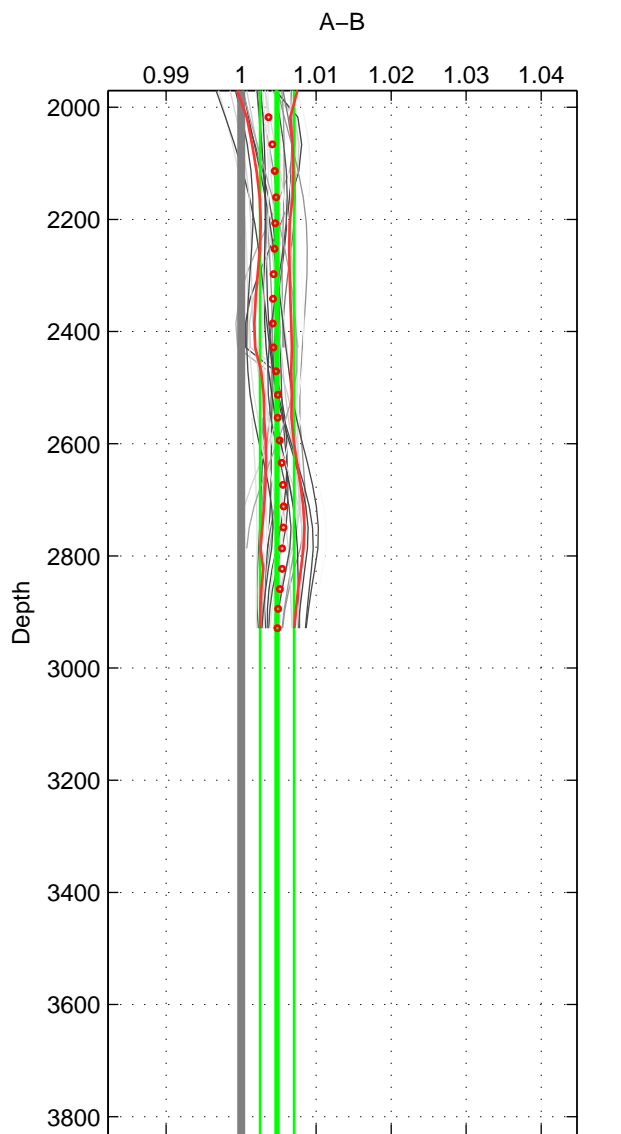

Cruise A (red). Date: Aug 2003 Cruisename: 40-18SN20030806

Cruise B (blue). Date: Sep 2005 Cruisename: 110-77DN20050819

*** "Favourite" values are means of spaces 1 2.

	Offset	O.StDev	Ratio	R.Stdev	Rating
SIGMA:	0.052	0.656	1.000	0.002	4
THETA:	0.586	0.824	1.002	0.003	4
DEPTH:	1.379	0.647	1.005	0.002	3
FAV.:	0.319	0.740	1.001	0.003	4

Profiles of A: 12
 Profiles of B: 11
 Diff profs : 33
 WMoffset (A-B): 0.052225
 WMoffset stdev: 0.65551
 WMratio (A/B): 1.0002
 WMratio stdev: 0.0022497

Quality (1-5): 4

Profiles of A: 12
 Profiles of B: 11
 Diff profs : 39
 WMoffset (A-B): 0.58602
 WMoffset stdev: 0.82422
 WMratio (A/B): 1.002
 WMratio stdev: 0.0028674

Quality (1-5): 4

Profiles of A: 11
 Profiles of B: 11
 Diff profs : 37
 WMoffset (A-B): 1.3789
 WMoffset stdev: 0.64742
 WMratio (A/B): 1.0048
 WMratio stdev: 0.0022545

Quality (1-5): 3