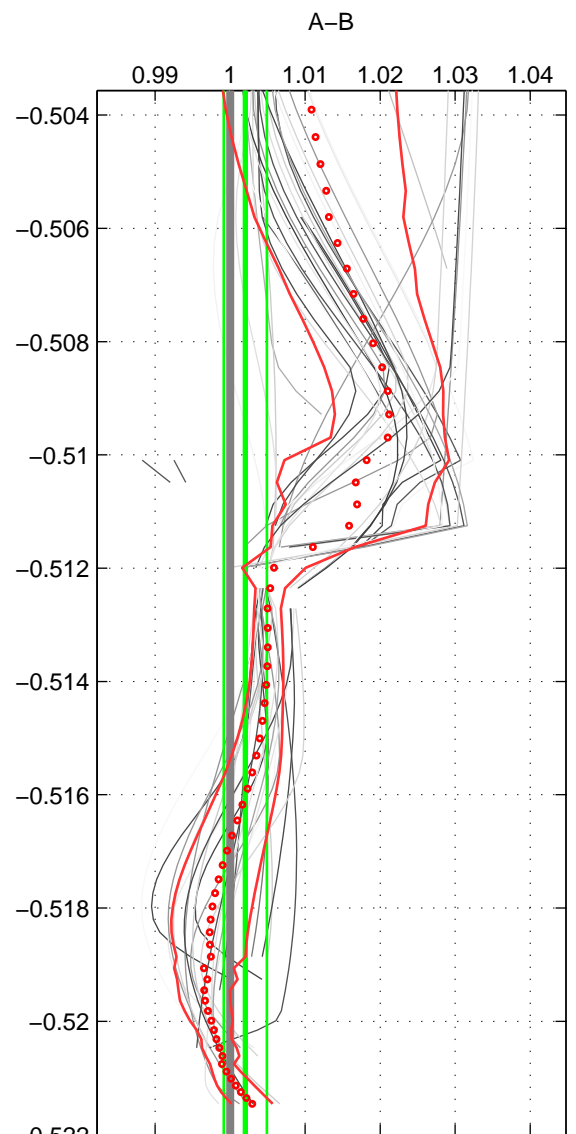

Cruise A (red). Date: Aug 2003 Cruisename: 40-18SN20030806

Cruise B (blue). Date: Sep 2005 Cruisename: 110-77DN20050819

*** "Favourite" values are means of spaces 1 2.

	Offset	O.StDev	Ratio	R.Stdev	Rating
SIGMA:	0.052	0.656	1.000	0.002	4
THETA:	0.586	0.824	1.002	0.003	4
DEPTH:	1.379	0.647	1.005	0.002	3
FAV.:	0.319	0.740	1.001	0.003	4

Profiles of A: 12
 Profiles of B: 11
 Diff profs : 33
 WMoffset (A-B): 0.052225
 WMoffset stdev: 0.65551
 WMratio (A/B): 1.0002
 WMratio stdev: 0.0022497

Quality (1-5): 4

Profiles of A: 12
 Profiles of B: 11
 Diff profs : 39
 WMoffset (A-B): 0.58602
 WMoffset stdev: 0.82422
 WMratio (A/B): 1.002
 WMratio stdev: 0.0028674

Quality (1-5): 4

Profiles of A: 11
 Profiles of B: 11
 Diff profs : 37
 WMoffset (A-B): 1.3789
 WMoffset stdev: 0.64742
 WMratio (A/B): 1.0048
 WMratio stdev: 0.0022545

Quality (1-5): 3