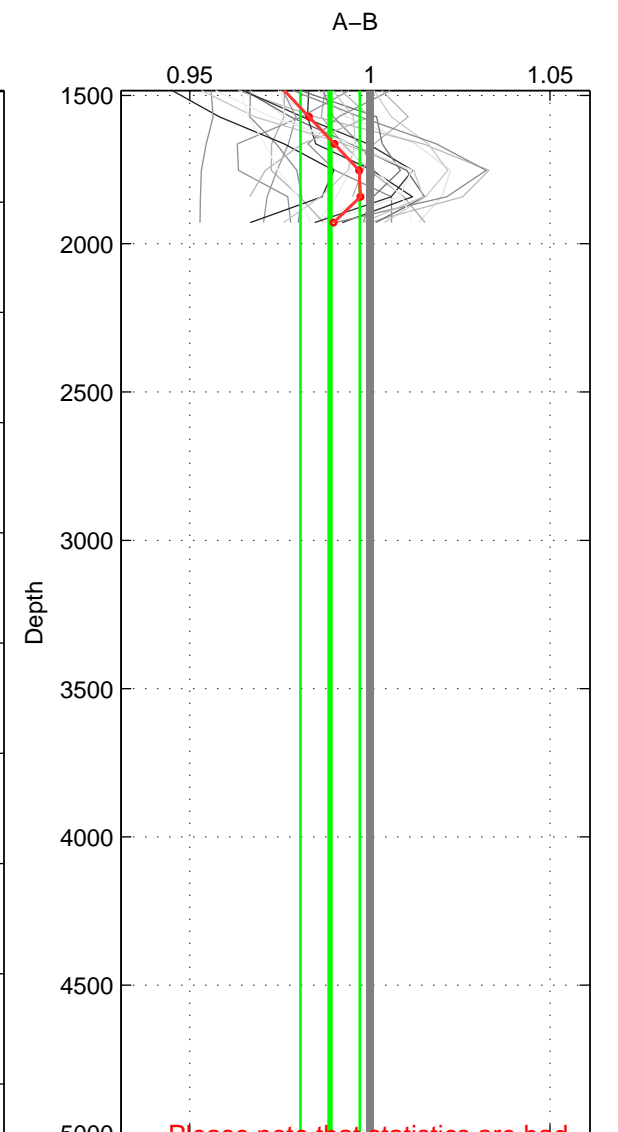

Cruise A (red). Date: Mar 1989 Cruisename: 507-32MW19890206

Cruise B (blue). Date: Nov 2003 Cruisename: 663-49UF20031028

*** "Favourite" values are those of space 2.

	Offset	O.StDev	Ratio	R.Stdev	Rating
SIGMA:	-2.372	1.146	0.978	0.011	3
THETA:	-2.618	1.475	0.976	0.014	4
DEPTH:	-1.170	0.814	0.989	0.008	3
FAV. :	-2.618	1.475	0.976	0.014	4

Profiles of A: 11
 Profiles of B: 1
 Diff profs : 9
 WMoffset (A-B): -2.3724
 WMoffset stdev: 1.1464
 WMratio (A/B): 0.97768
 WMratio stdev: 0.010905

Quality (1-5): 3

Profiles of A: 11
 Profiles of B: 3
 Diff profs : 29
 WMoffset (A-B): -2.6181
 WMoffset stdev: 1.4745
 WMratio (A/B): 0.97569
 WMratio stdev: 0.013977

Quality (1-5): 4

Profiles of A: 11
 Profiles of B: 3
 Diff profs : 29
 WMoffset (A-B): -1.1699
 WMoffset stdev: 0.81375
 WMratio (A/B): 0.98891
 WMratio stdev: 0.008231

Quality (1-5): 3

Please note that statistics are bad.