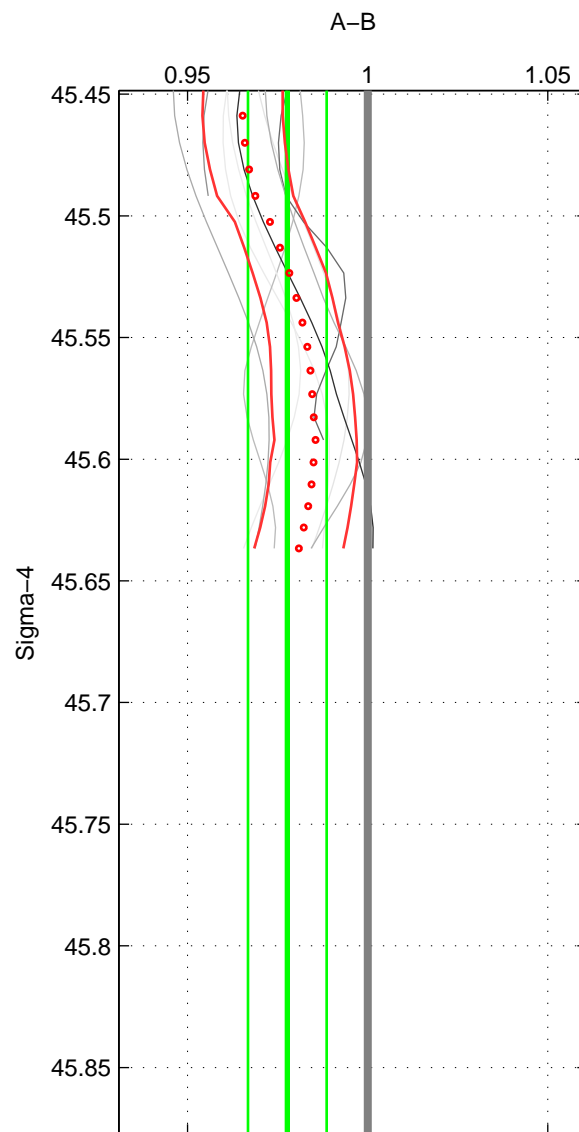

Cruise A (red). Date: Mar 1989 Cruisename: 507-32MW19890206

Cruise B (blue). Date: Nov 2003 Cruisename: 663-49UF20031028

*** "Favourite" values are those of space 2.

	Offset	O.StDev	Ratio	R.Stdev	Rating
SIGMA:	-2.372	1.146	0.978	0.011	3
THETA:	-2.618	1.475	0.976	0.014	4
DEPTH:	-1.170	0.814	0.989	0.008	3
FAV. :	-2.618	1.475	0.976	0.014	4

Profiles of A: 11
 Profiles of B: 1
 Diff profs : 9
 WMoffset (A-B): -2.3724
 WMoffset stdev: 1.1464
 WMratio (A/B): 0.97768
 WMratio stdev: 0.010905

Quality (1-5): 3

Profiles of A: 11
 Profiles of B: 3
 Diff profs : 29
 WMoffset (A-B): -2.6181
 WMoffset stdev: 1.4745
 WMratio (A/B): 0.97569
 WMratio stdev: 0.013977

Quality (1-5): 4

Profiles of A: 11
 Profiles of B: 3
 Diff profs : 29
 WMoffset (A-B): -1.1699
 WMoffset stdev: 0.81375
 WMratio (A/B): 0.98891
 WMratio stdev: 0.008231

Quality (1-5): 3

Please note that statistics are bad.