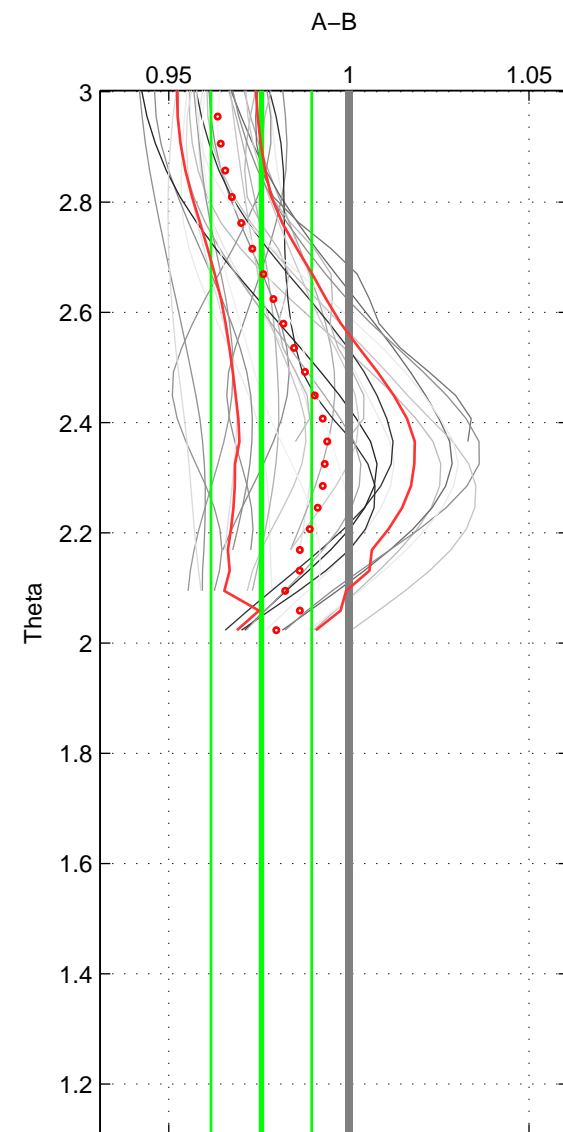

Cruise A (red). Date: Mar 1989 Cruisename: 507-32MW19890206

Cruise B (blue). Date: Nov 2003 Cruisename: 663-49UF20031028

*** "Favourite" values are those of space 2.

	Offset	O.StDev	Ratio	R.Stdev	Rating
SIGMA:	-2.372	1.146	0.978	0.011	3
THETA:	-2.618	1.475	0.976	0.014	4
DEPTH:	-1.170	0.814	0.989	0.008	3
FAV. :	-2.618	1.475	0.976	0.014	4

Profiles of A: 11
 Profiles of B: 1
 Diff profs : 9
 WMoffset (A-B): -2.3724
 WMoffset stdev: 1.1464
 WMratio (A/B): 0.97768
 WMratio stdev: 0.010905

Quality (1-5): 3

Profiles of A: 11
 Profiles of B: 3
 Diff profs : 29
 WMoffset (A-B): -2.6181
 WMoffset stdev: 1.4745
 WMratio (A/B): 0.97569
 WMratio stdev: 0.013977

Quality (1-5): 4

Profiles of A: 11
 Profiles of B: 3
 Diff profs : 29
 WMoffset (A-B): -1.1699
 WMoffset stdev: 0.81375
 WMratio (A/B): 0.98891
 WMratio stdev: 0.008231

Quality (1-5): 3

Please note that statistics are bad.