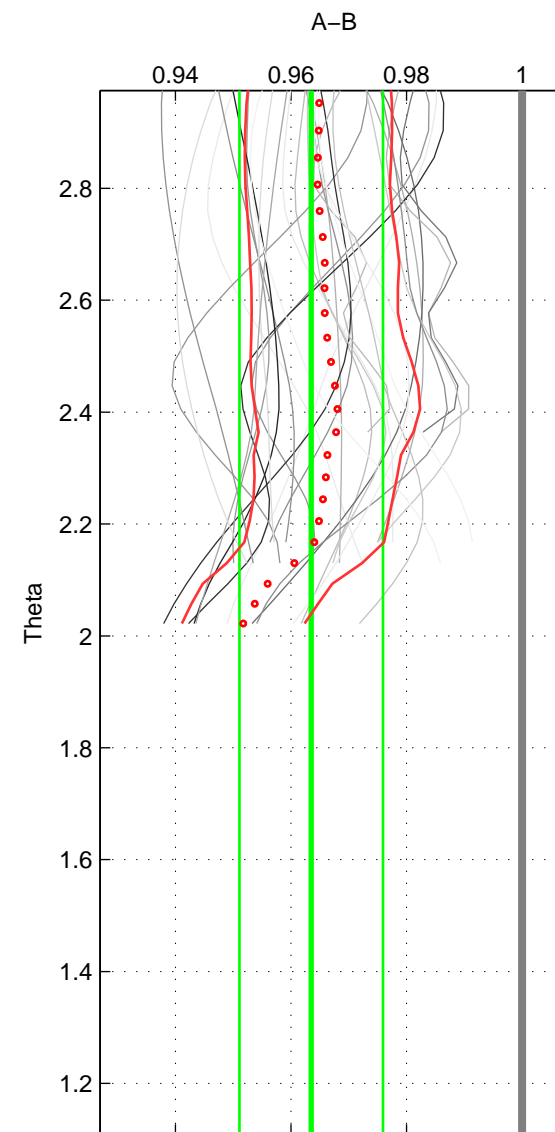

Cruise A (red). Date: Mar 1989 Cruisename: 507-32MW19890206

Cruise B (blue). Date: Apr 2006 Cruisename: 671-49UF20060418

*** "Favourite" values are means of spaces 1 2.

	Offset	O.StDev	Ratio	R.Stdev	Rating
SIGMA:	-3.553	1.255	0.967	0.011	4
THETA:	-3.967	1.366	0.963	0.012	4
DEPTH:	-2.700	0.452	0.975	0.003	3
FAV. :	-3.760	1.310	0.965	0.012	4

Profiles of A: 11
 Profiles of B: 3
 Diff profs : 29
 WMoffset (A-B): -3.5527
 WMoffset stdev: 1.2546
 WMratio (A/B): 0.9672
 WMratio stdev: 0.011486

Quality (1-5): 4

Profiles of A: 11
 Profiles of B: 3
 Diff profs : 29
 WMoffset (A-B): -3.9674
 WMoffset stdev: 1.3655
 WMratio (A/B): 0.9635
 WMratio stdev: 0.012408

Quality (1-5): 4

Profiles of A: 11
 Profiles of B: 3
 Diff profs : 29
 WMoffset (A-B): -2.7004
 WMoffset stdev: 0.45166
 WMratio (A/B): 0.97516
 WMratio stdev: 0.0028861

Quality (1-5): 3

Please note that statistics are bad.