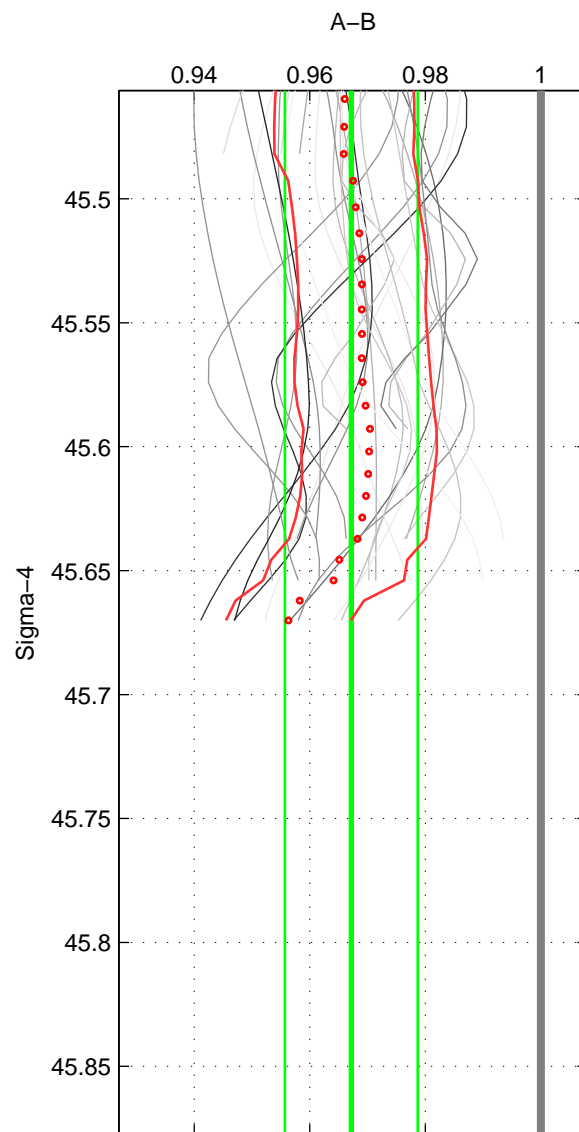

Cruise A (red). Date: Mar 1989 Cruisename: 507-32MW19890206

Cruise B (blue). Date: Apr 2006 Cruisename: 671-49UF20060418

*** "Favourite" values are means of spaces 1 2.

	Offset	O.StDev	Ratio	R.Stdev	Rating
SIGMA:	-3.553	1.255	0.967	0.011	4
THETA:	-3.967	1.366	0.963	0.012	4
DEPTH:	-2.700	0.452	0.975	0.003	3
FAV. :	-3.760	1.310	0.965	0.012	4

Profiles of A: 11
 Profiles of B: 3
 Diff profs : 29
 WMoffset (A-B): -3.5527
 WMoffset stdev: 1.2546
 WMratio (A/B): 0.9672
 WMratio stdev: 0.011486

Quality (1-5): 4

Profiles of A: 11
 Profiles of B: 3
 Diff profs : 29
 WMoffset (A-B): -3.9674
 WMoffset stdev: 1.3655
 WMratio (A/B): 0.9635
 WMratio stdev: 0.012408

Quality (1-5): 4

Profiles of A: 11
 Profiles of B: 3
 Diff profs : 29
 WMoffset (A-B): -2.7004
 WMoffset stdev: 0.45166
 WMratio (A/B): 0.97516
 WMratio stdev: 0.0028861

Quality (1-5): 3

Please note that statistics are bad.