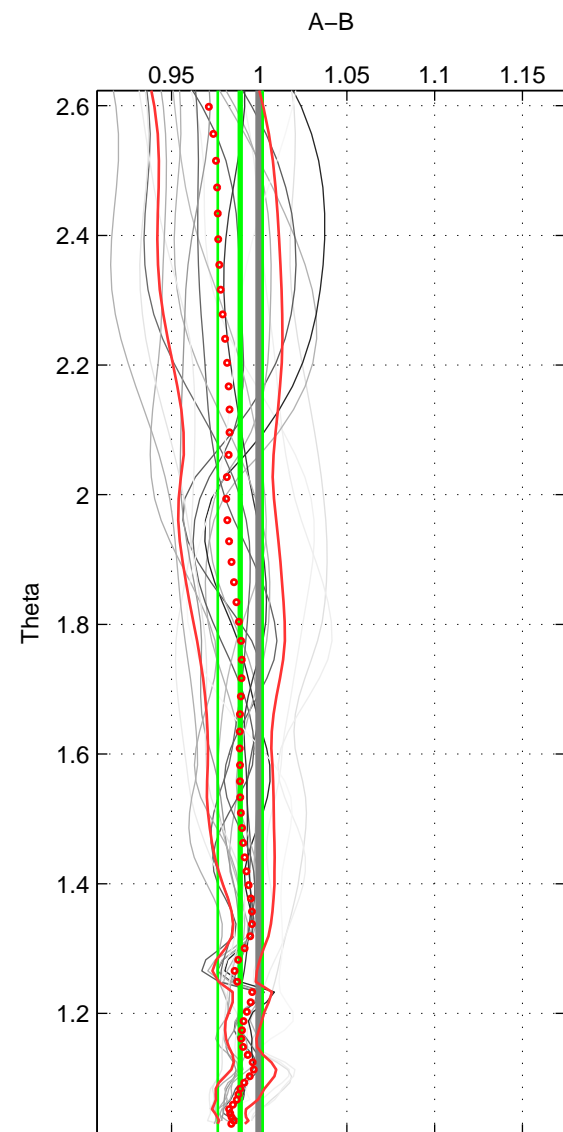

Cruise A (red). Date: Mar 1991 Cruisename: 479-31DS19910307

Cruise B (blue). Date: May 1985 Cruisename: 495-325019850330

*** "Favourite" values are means of spaces 1 2 3.

	Offset	O.StDev	Ratio	R.Stdev	Rating
SIGMA:	-1.959	1.720	0.984	0.013	5
THETA:	-1.409	1.780	0.989	0.013	5
DEPTH:	0.129	2.278	1.001	0.016	5
FAV. :	-1.080	1.926	0.991	0.014	5

Profiles of A: 5
 Profiles of B: 5
 Diff profs : 19
 WMoffset (A-B): -1.9587
 WMoffset stdev: 1.7198
 WMratio (A/B): 0.98404
 WMratio stdev: 0.01286

Quality (1-5): 5

Profiles of A: 5
 Profiles of B: 5
 Diff profs : 19
 WMoffset (A-B): -1.4086
 WMoffset stdev: 1.7803
 WMratio (A/B): 0.98915
 WMratio stdev: 0.012794

Quality (1-5): 5

Profiles of A: 5
 Profiles of B: 5
 Diff profs : 19
 WMoffset (A-B): 0.12868
 WMoffset stdev: 2.2782
 WMratio (A/B): 1.0006
 WMratio stdev: 0.01618

Quality (1-5): 5