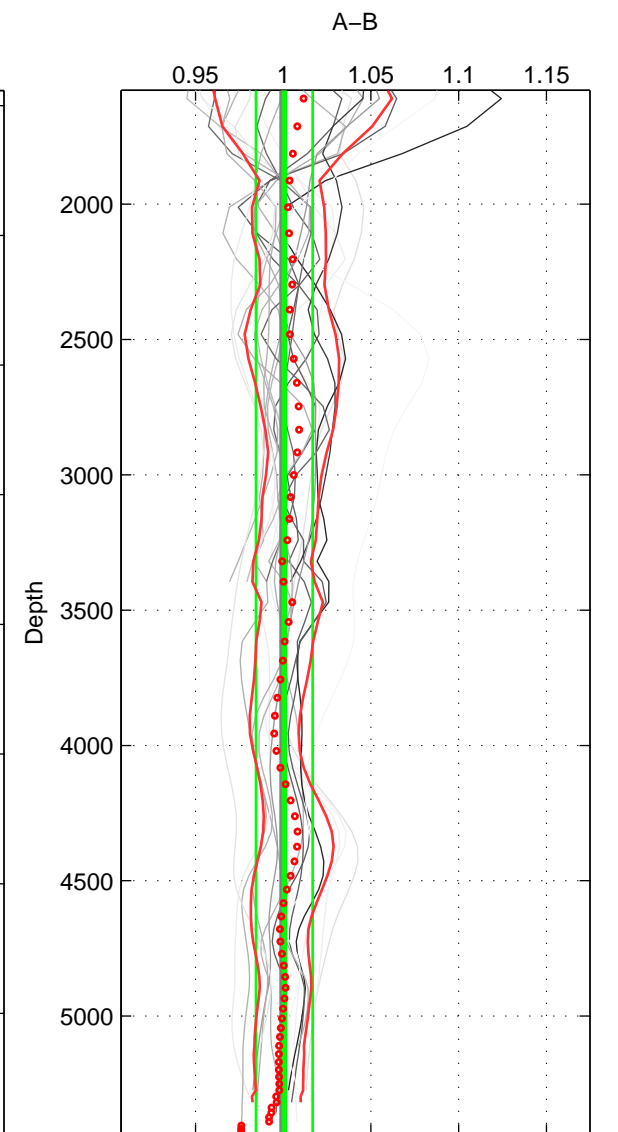

Cruise A (red). Date: Mar 1991 Cruisename: 479-31DS19910307

Cruise B (blue). Date: May 1985 Cruisename: 495-325019850330

*** "Favourite" values are means of spaces 1 2 3.

	Offset	O.StDev	Ratio	R.Stdev	Rating
SIGMA:	-1.959	1.720	0.984	0.013	5
THETA:	-1.409	1.780	0.989	0.013	5
DEPTH:	0.129	2.278	1.001	0.016	5
FAV. :	-1.080	1.926	0.991	0.014	5

Profiles of A: 5
 Profiles of B: 5
 Diff profs : 19
 WMoffset (A-B): -1.9587
 WMoffset stdev: 1.7198
 WMratio (A/B): 0.98404
 WMratio stdev: 0.01286

Quality (1-5): 5

Profiles of A: 5
 Profiles of B: 5
 Diff profs : 19
 WMoffset (A-B): -1.4086
 WMoffset stdev: 1.7803
 WMratio (A/B): 0.98915
 WMratio stdev: 0.012794

Quality (1-5): 5

Profiles of A: 5
 Profiles of B: 5
 Diff profs : 19
 WMoffset (A-B): 0.12868
 WMoffset stdev: 2.2782
 WMratio (A/B): 1.0006
 WMratio stdev: 0.01618

Quality (1-5): 5