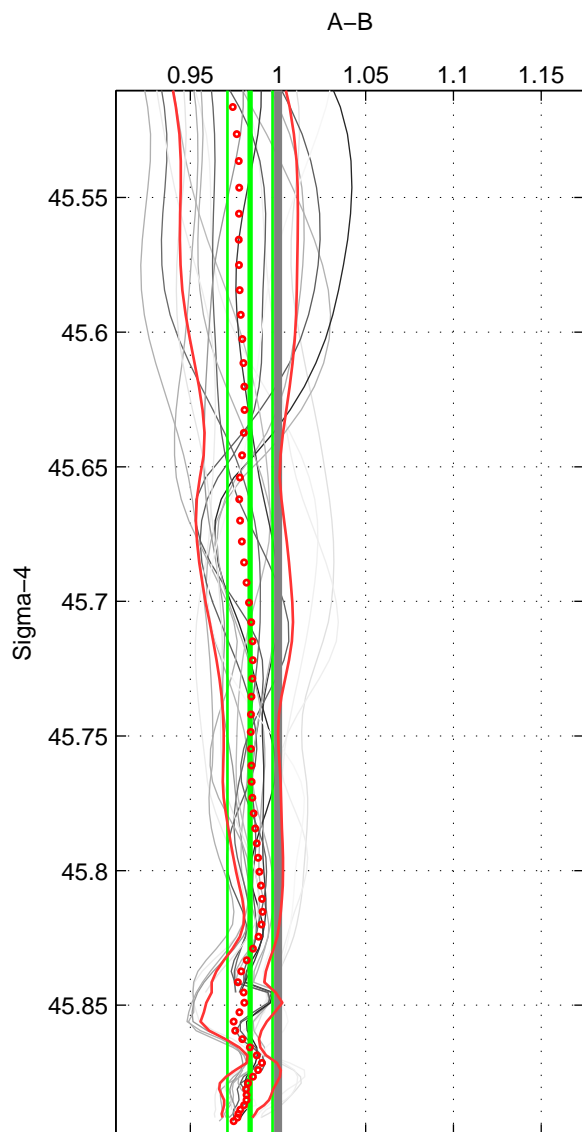

Cruise A (red). Date: Mar 1991 Cruisename: 479-31DS19910307

Cruise B (blue). Date: May 1985 Cruisename: 495-325019850330

*** "Favourite" values are means of spaces 1 2 3.

	Offset	O.StDev	Ratio	R.Stdev	Rating
SIGMA:	-1.959	1.720	0.984	0.013	5
THETA:	-1.409	1.780	0.989	0.013	5
DEPTH:	0.129	2.278	1.001	0.016	5
FAV. :	-1.080	1.926	0.991	0.014	5

Profiles of A: 5
 Profiles of B: 5
 Diff profs : 19
 WMoffset (A-B): -1.9587
 WMoffset stdev: 1.7198
 WMratio (A/B): 0.98404
 WMratio stdev: 0.01286

Quality (1-5): 5

Profiles of A: 5
 Profiles of B: 5
 Diff profs : 19
 WMoffset (A-B): -1.4086
 WMoffset stdev: 1.7803
 WMratio (A/B): 0.98915
 WMratio stdev: 0.012794

Quality (1-5): 5

Profiles of A: 5
 Profiles of B: 5
 Diff profs : 19
 WMoffset (A-B): 0.12868
 WMoffset stdev: 2.2782
 WMratio (A/B): 1.0006
 WMratio stdev: 0.01618

Quality (1-5): 5