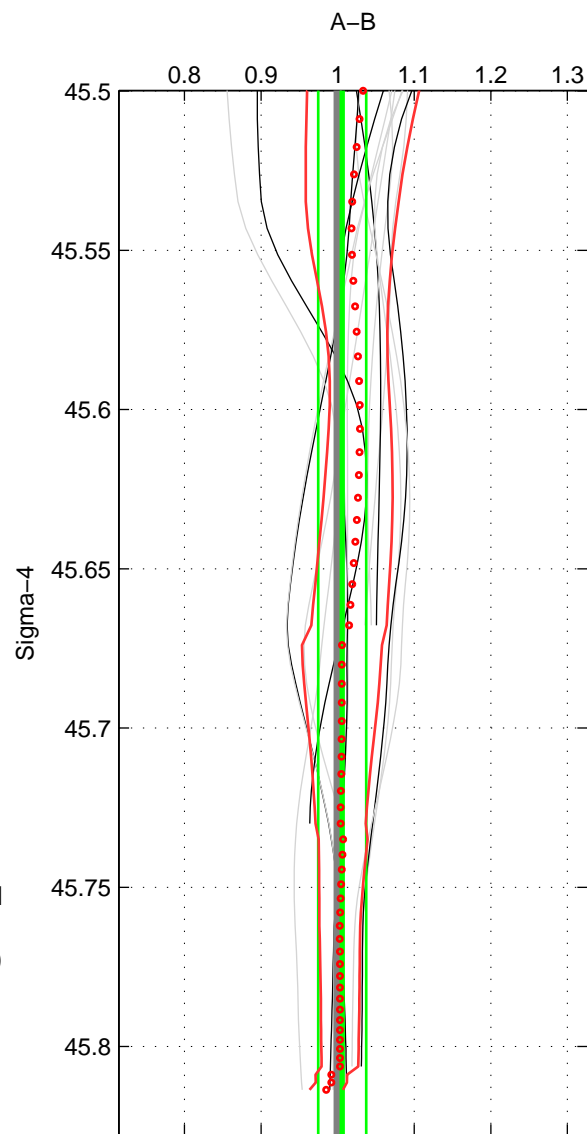

Cruise A (red). Date: Jun 2000 Cruisename: 571-49HO20000601

Cruise B (blue). Date: Jul 2001 Cruisename: 575-49HO20010710

\*\*\* "Favourite" values are means of spaces 1 2 3.

	Offset	O.StDev	Ratio	R.Stdev	Rating
SIGMA:	0.725	2.761	1.006	0.031	4
THETA:	0.229	3.227	1.000	0.033	4
DEPTH:	-3.076	2.807	0.975	0.022	4
FAV.:	-0.707	2.932	0.994	0.029	4

Profiles of A: 5  
 Profiles of B: 6  
 Diff profs : 14  
 WMoffset (A-B): 0.72517  
 WMoffset stdev: 2.7609  
 WMratio (A/B): 1.0059  
 WMratio stdev: 0.031299

Quality (1-5): 4

Profiles of A: 5  
 Profiles of B: 6  
 Diff profs : 14  
 WMoffset (A-B): 0.22862  
 WMoffset stdev: 3.2273  
 WMratio (A/B): 0.99995  
 WMratio stdev: 0.033425

Quality (1-5): 4

Profiles of A: 5  
 Profiles of B: 6  
 Diff profs : 14  
 WMoffset (A-B): -3.0761  
 WMoffset stdev: 2.8075  
 WMratio (A/B): 0.97466  
 WMratio stdev: 0.021786

Quality (1-5): 4