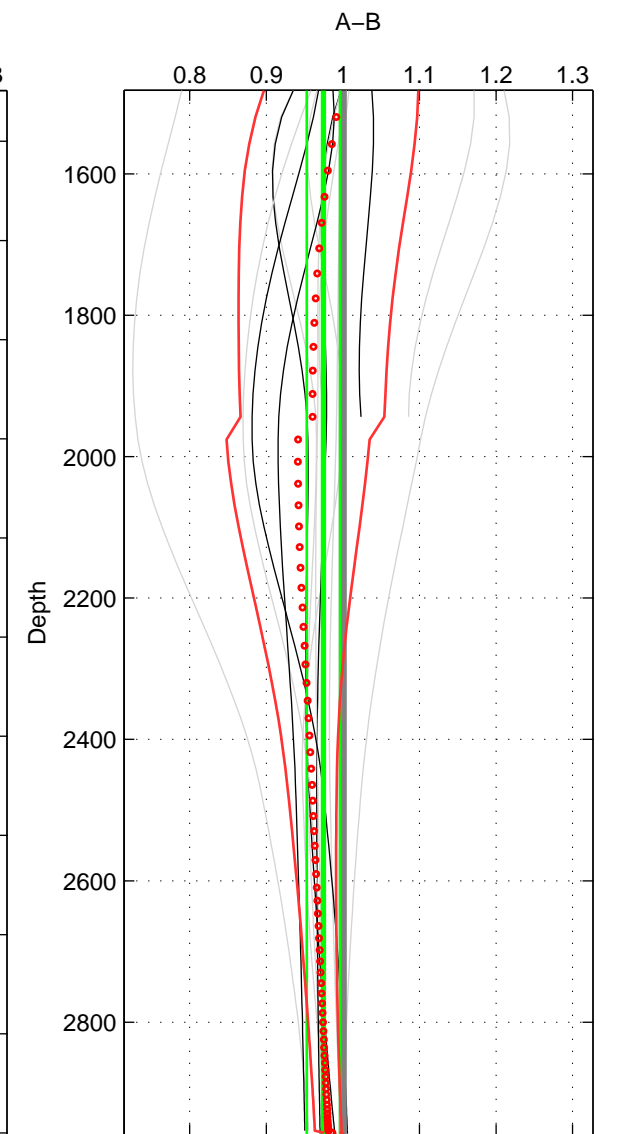

Cruise A (red). Date: Jun 2000 Cruisename: 571-49HO20000601

Cruise B (blue). Date: Jul 2001 Cruisename: 575-49HO20010710

\*\*\* "Favourite" values are means of spaces 1 2 3.

	Offset	O.StDev	Ratio	R.Stdev	Rating
SIGMA:	0.725	2.761	1.006	0.031	4
THETA:	0.229	3.227	1.000	0.033	4
DEPTH:	-3.076	2.807	0.975	0.022	4
FAV.:	-0.707	2.932	0.994	0.029	4

Profiles of A: 5  
 Profiles of B: 6  
 Diff profs : 14  
 WMoffset (A-B): 0.72517  
 WMoffset stdev: 2.7609  
 WMratio (A/B): 1.0059  
 WMratio stdev: 0.031299

Quality (1-5): 4

Profiles of A: 5  
 Profiles of B: 6  
 Diff profs : 14  
 WMoffset (A-B): 0.22862  
 WMoffset stdev: 3.2273  
 WMratio (A/B): 0.99995  
 WMratio stdev: 0.033425

Quality (1-5): 4

Profiles of A: 5  
 Profiles of B: 6  
 Diff profs : 14  
 WMoffset (A-B): -3.0761  
 WMoffset stdev: 2.8075  
 WMratio (A/B): 0.97466  
 WMratio stdev: 0.021786

Quality (1-5): 4