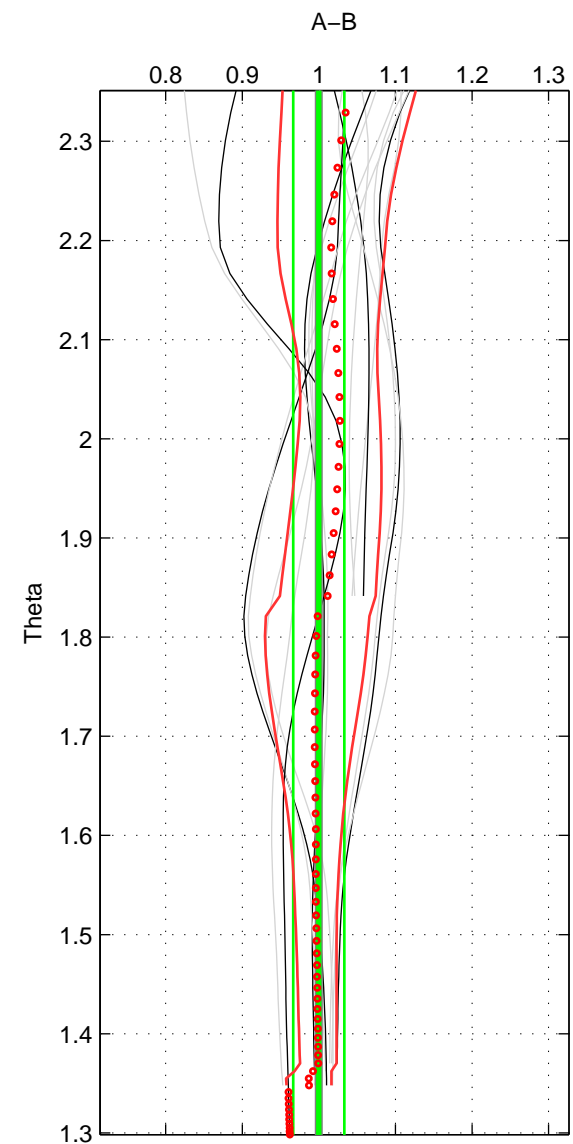

Cruise A (red). Date: Jun 2000 Cruisename: 571-49HO20000601

Cruise B (blue). Date: Jul 2001 Cruisename: 575-49HO20010710

\*\*\* "Favourite" values are means of spaces 1 2 3.

	Offset	O.StDev	Ratio	R.Stdev	Rating
SIGMA:	0.725	2.761	1.006	0.031	4
THETA:	0.229	3.227	1.000	0.033	4
DEPTH:	-3.076	2.807	0.975	0.022	4
FAV.:	-0.707	2.932	0.994	0.029	4

Profiles of A: 5  
 Profiles of B: 6  
 Diff profs : 14  
 WMoffset (A-B): 0.72517  
 WMoffset stdev: 2.7609  
 WMratio (A/B): 1.0059  
 WMratio stdev: 0.031299

Quality (1-5): 4

Profiles of A: 5  
 Profiles of B: 6  
 Diff profs : 14  
 WMoffset (A-B): 0.22862  
 WMoffset stdev: 3.2273  
 WMratio (A/B): 0.99995  
 WMratio stdev: 0.033425

Quality (1-5): 4

Profiles of A: 5  
 Profiles of B: 6  
 Diff profs : 14  
 WMoffset (A-B): -3.0761  
 WMoffset stdev: 2.8075  
 WMratio (A/B): 0.97466  
 WMratio stdev: 0.021786

Quality (1-5): 4