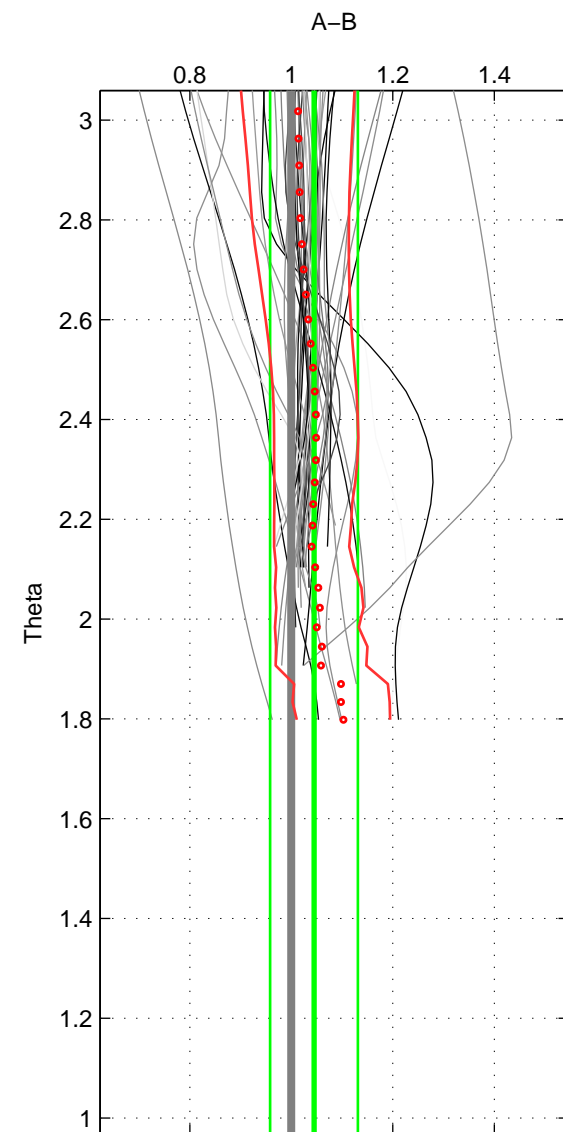

Cruise A (red). Date: Jul 2005 Cruisename: 669-49UF20050615

Cruise B (blue). Date: Oct 1997 Cruisename: 683-49UP19970912

\*\*\* "Favourite" values are means of spaces 1 2.

	Offset	O.StDev	Ratio	R.Stdev	Rating
SIGMA:	4.048	3.912	1.050	0.060	5
THETA:	3.331	5.477	1.045	0.087	5
DEPTH:	4.302	0.628	1.049	0.005	3
FAV.:	3.690	4.695	1.048	0.073	5

Profiles of A: 23  
 Profiles of B: 33  
 Diff profs : 43  
 WMoffset (A-B): 4.0483  
 WMoffset stdev: 3.9122  
 WMratio (A/B): 1.0503  
 WMratio stdev: 0.059638

Quality (1-5): 5

Profiles of A: 23  
 Profiles of B: 33  
 Diff profs : 45  
 WMoffset (A-B): 3.3314  
 WMoffset stdev: 5.4771  
 WMratio (A/B): 1.0448  
 WMratio stdev: 0.086518

Quality (1-5): 5

Profiles of A: 23  
 Profiles of B: 33  
 Diff profs : 42  
 WMoffset (A-B): 4.3016  
 WMoffset stdev: 0.62781  
 WMratio (A/B): 1.0487  
 WMratio stdev: 0.0054607

Quality (1-5): 3

Please note that statistics are bad.