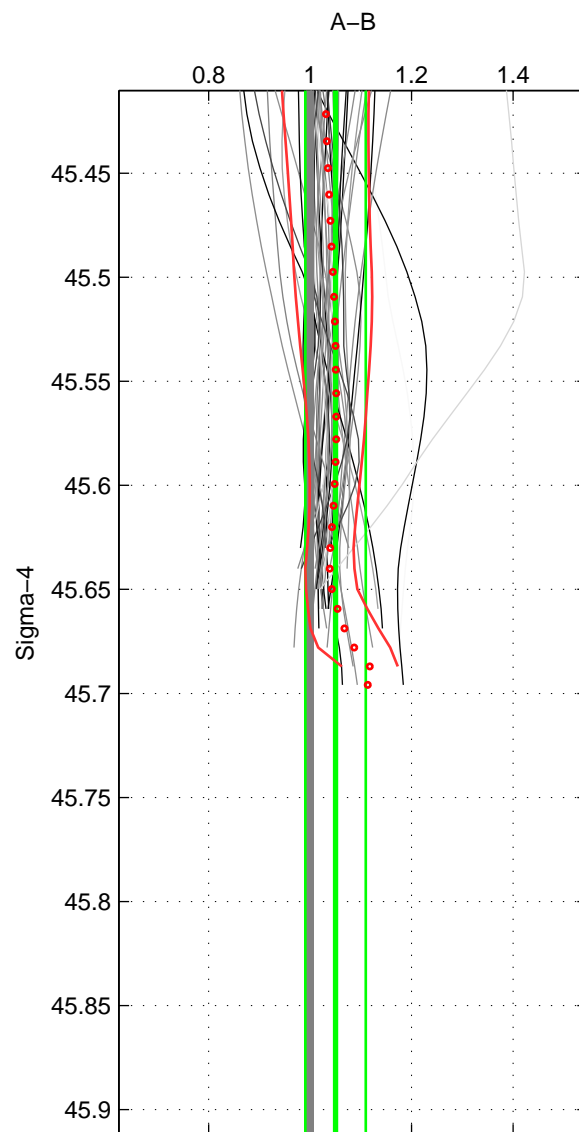

Cruise A (red). Date: Jul 2005 Cruisename: 669-49UF20050615

Cruise B (blue). Date: Oct 1997 Cruisename: 683-49UP19970912

\*\*\* "Favourite" values are means of spaces 1 2.

	Offset	O.StDev	Ratio	R.Stdev	Rating
SIGMA:	4.048	3.912	1.050	0.060	5
THETA:	3.331	5.477	1.045	0.087	5
DEPTH:	4.302	0.628	1.049	0.005	3
FAV.:	3.690	4.695	1.048	0.073	5

Profiles of A: 23  
 Profiles of B: 33  
 Diff profs : 43  
 WMoffset (A-B): 4.0483  
 WMoffset stdev: 3.9122  
 WMratio (A/B): 1.0503  
 WMratio stdev: 0.059638

Quality (1-5): 5

Profiles of A: 23  
 Profiles of B: 33  
 Diff profs : 45  
 WMoffset (A-B): 3.3314  
 WMoffset stdev: 5.4771  
 WMratio (A/B): 1.0448  
 WMratio stdev: 0.086518

Quality (1-5): 5

Profiles of A: 23  
 Profiles of B: 33  
 Diff profs : 42  
 WMoffset (A-B): 4.3016  
 WMoffset stdev: 0.62781  
 WMratio (A/B): 1.0487  
 WMratio stdev: 0.0054607

Quality (1-5): 3

Please note that statistics are bad.