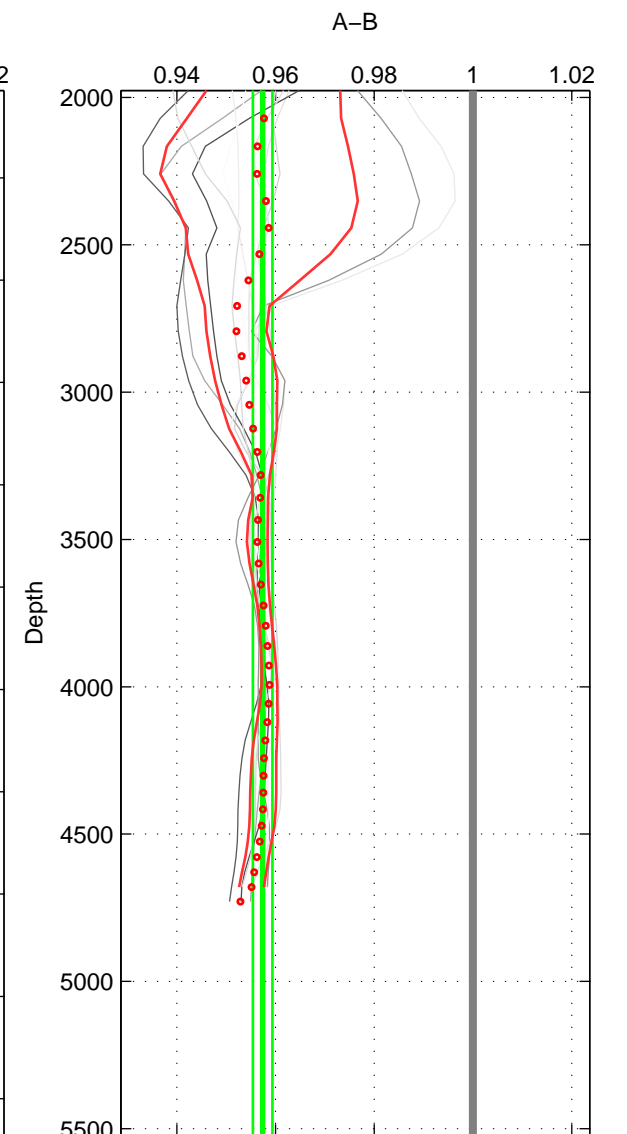

Cruise A (red). Date: Aug 1993 Cruisename: 251-33MW19930704.1

Cruise B (blue). Date: Feb 1998 Cruisename: 252-33RO19980123

\*\*\* "Favourite" values are means of spaces 1 2 3.

	Offset	O.StDev	Ratio	R.Stdev	Rating
SIGMA:	-10.660	0.595	0.957	0.002	5
THETA:	-10.611	0.547	0.957	0.002	5
DEPTH:	-10.603	0.507	0.957	0.002	5
FAV.:	-10.625	0.550	0.957	0.002	5

Profiles of A: 3  
 Profiles of B: 6  
 Diff profs : 11  
 WMoffset (A-B): -10.6602  
 WMoffset stdev: 0.59504  
 WMratio (A/B): 0.95715  
 WMratio stdev: 0.0023176

Quality (1-5): 5

Profiles of A: 3  
 Profiles of B: 6  
 Diff profs : 11  
 WMoffset (A-B): -10.6111  
 WMoffset stdev: 0.54739  
 WMratio (A/B): 0.95736  
 WMratio stdev: 0.0021332

Quality (1-5): 5

Profiles of A: 3  
 Profiles of B: 6  
 Diff profs : 11  
 WMoffset (A-B): -10.6026  
 WMoffset stdev: 0.5067  
 WMratio (A/B): 0.95739  
 WMratio stdev: 0.0019792

Quality (1-5): 5