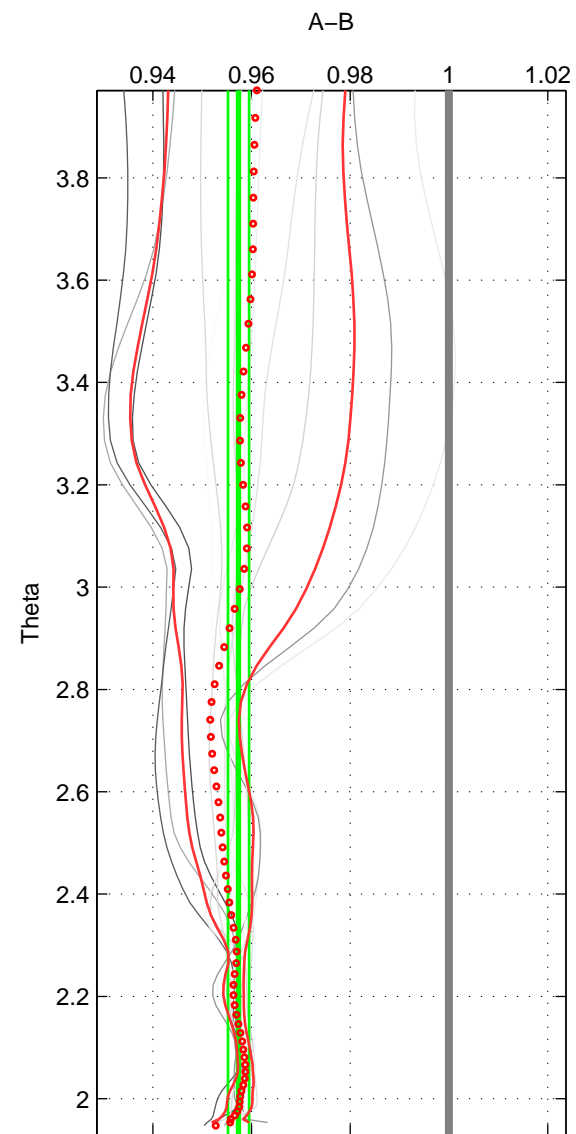

Cruise A (red). Date: Aug 1993 Cruisename: 251-33MW19930704.1

Cruise B (blue). Date: Feb 1998 Cruisename: 252-33RO19980123

\*\*\* "Favourite" values are means of spaces 1 2 3.

	Offset	O.StDev	Ratio	R.Stdev	Rating
SIGMA:	-10.660	0.595	0.957	0.002	5
THETA:	-10.611	0.547	0.957	0.002	5
DEPTH:	-10.603	0.507	0.957	0.002	5
FAV.:	-10.625	0.550	0.957	0.002	5

Profiles of A: 3  
 Profiles of B: 6  
 Diff profs : 11  
 WMoffset (A-B): -10.6602  
 WMoffset stdev: 0.59504  
 WMratio (A/B): 0.95715  
 WMratio stdev: 0.0023176

Quality (1-5): 5

Profiles of A: 3  
 Profiles of B: 6  
 Diff profs : 11  
 WMoffset (A-B): -10.6111  
 WMoffset stdev: 0.54739  
 WMratio (A/B): 0.95736  
 WMratio stdev: 0.0021332

Quality (1-5): 5

Profiles of A: 3  
 Profiles of B: 6  
 Diff profs : 11  
 WMoffset (A-B): -10.6026  
 WMoffset stdev: 0.5067  
 WMratio (A/B): 0.95739  
 WMratio stdev: 0.0019792

Quality (1-5): 5