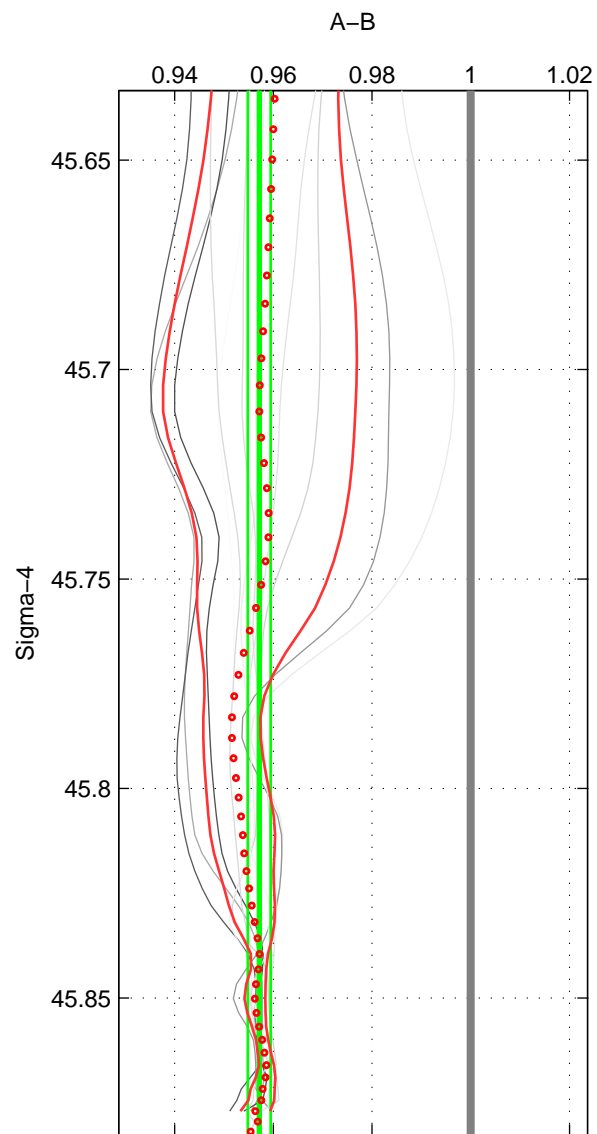

Cruise A (red). Date: Aug 1993 Cruisename: 251-33MW19930704.1

Cruise B (blue). Date: Feb 1998 Cruisename: 252-33RO19980123

\*\*\* "Favourite" values are means of spaces 1 2 3.

	Offset	O.StDev	Ratio	R.Stdev	Rating
SIGMA:	-10.660	0.595	0.957	0.002	5
THETA:	-10.611	0.547	0.957	0.002	5
DEPTH:	-10.603	0.507	0.957	0.002	5
FAV.:	-10.625	0.550	0.957	0.002	5

Profiles of A: 3  
 Profiles of B: 6  
 Diff profs : 11  
 WMoffset (A-B): -10.6602  
 WMoffset stdev: 0.59504  
 WMratio (A/B): 0.95715  
 WMratio stdev: 0.0023176

Quality (1-5): 5

Profiles of A: 3  
 Profiles of B: 6  
 Diff profs : 11  
 WMoffset (A-B): -10.6111  
 WMoffset stdev: 0.54739  
 WMratio (A/B): 0.95736  
 WMratio stdev: 0.0021332

Quality (1-5): 5

Profiles of A: 3  
 Profiles of B: 6  
 Diff profs : 11  
 WMoffset (A-B): -10.6026  
 WMoffset stdev: 0.5067  
 WMratio (A/B): 0.95739  
 WMratio stdev: 0.0019792

Quality (1-5): 5