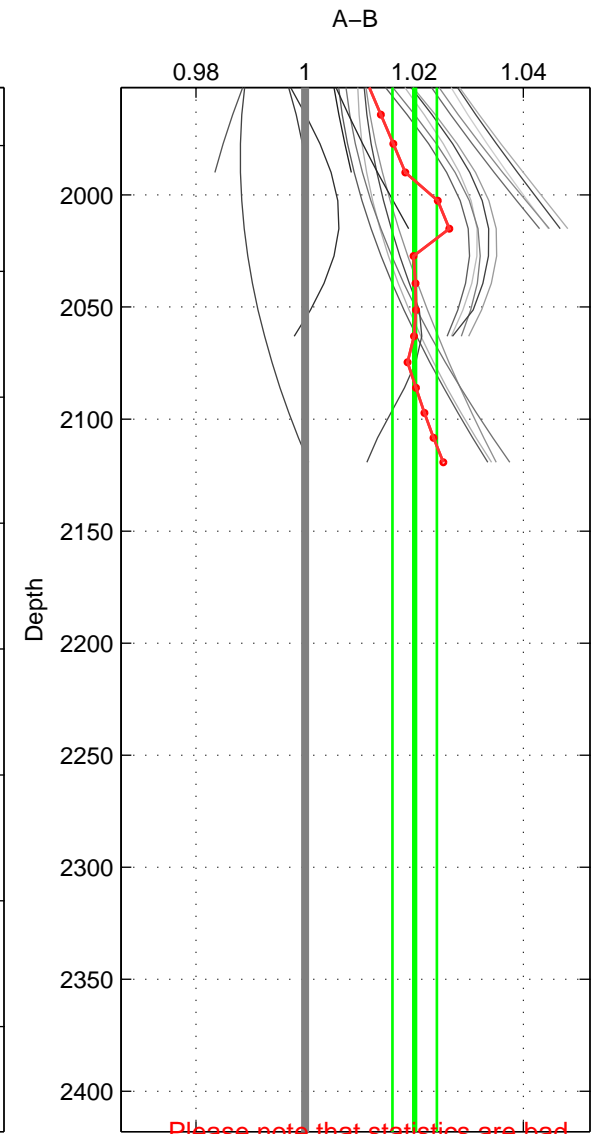

Cruise A (red). Date: Aug 1997 Cruisename: 63-34AR19970805

Cruise B (blue). Date: Jul 1990 Cruisename: 296-64TR19900714

*** "Favourite" values are means of spaces 1 2.

	Offset	O.StDev	Ratio	R.Stdev	Rating
SIGMA:	3.275	1.870	1.012	0.007	4
THETA:	3.610	2.235	1.013	0.008	4
DEPTH:	5.457	1.108	1.020	0.004	2
FAV.:	3.442	2.052	1.013	0.008	4

Profiles of A: 3
 Profiles of B: 7
 Diff profs : 21
 WMoffset (A-B): 3.2747
 WMoffset stdev: 1.8698
 WMratio (A/B): 1.012
 WMratio stdev: 0.0068699

Quality (1-5): 4

Profiles of A: 3
 Profiles of B: 7
 Diff profs : 21
 WMoffset (A-B): 3.6101
 WMoffset stdev: 2.2347
 WMratio (A/B): 1.0131
 WMratio stdev: 0.0081747

Quality (1-5): 4

Profiles of A: 3
 Profiles of B: 7
 Diff profs : 21
 WMoffset (A-B): 5.4568
 WMoffset stdev: 1.108
 WMratio (A/B): 1.0201
 WMratio stdev: 0.0040681

Quality (1-5): 2

Please note that statistics are bad.