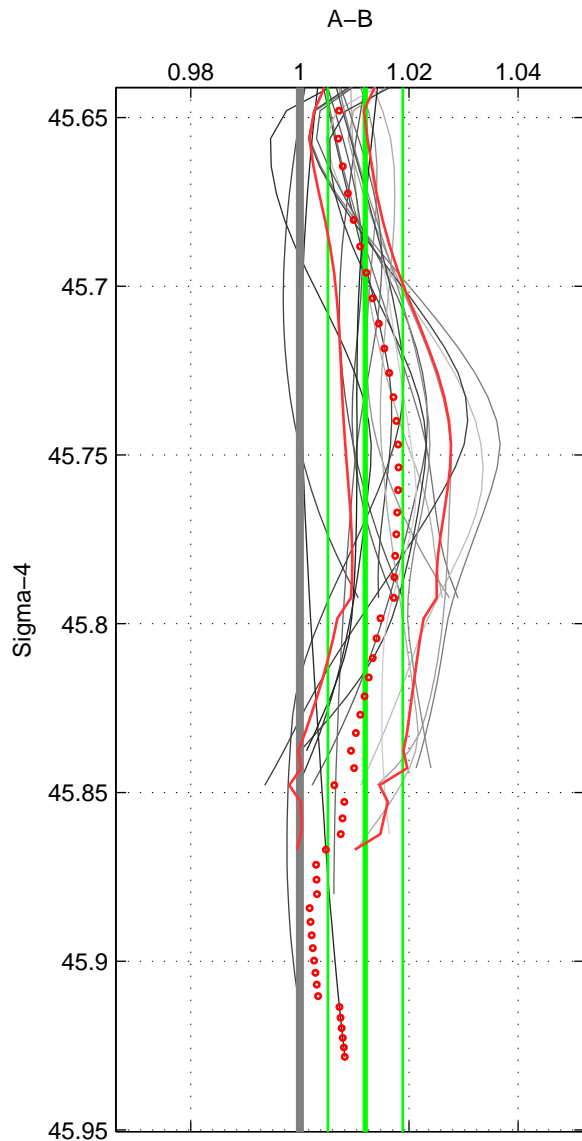

Cruise A (red). Date: Aug 1997 Cruisename: 63-34AR19970805

Cruise B (blue). Date: Jul 1990 Cruisename: 296-64TR19900714

*** "Favourite" values are means of spaces 1 2.

	Offset	O.StDev	Ratio	R.Stdev	Rating
SIGMA:	3.275	1.870	1.012	0.007	4
THETA:	3.610	2.235	1.013	0.008	4
DEPTH:	5.457	1.108	1.020	0.004	2
FAV.:	3.442	2.052	1.013	0.008	4

Profiles of A: 3
 Profiles of B: 7
 Diff profs : 21
 WMoffset (A-B): 3.2747
 WMoffset stdev: 1.8698
 WMratio (A/B): 1.012
 WMratio stdev: 0.0068699

Quality (1-5): 4

Profiles of A: 3
 Profiles of B: 7
 Diff profs : 21
 WMoffset (A-B): 3.6101
 WMoffset stdev: 2.2347
 WMratio (A/B): 1.0131
 WMratio stdev: 0.0081747

Quality (1-5): 4

Profiles of A: 3
 Profiles of B: 7
 Diff profs : 21
 WMoffset (A-B): 5.4568
 WMoffset stdev: 1.108
 WMratio (A/B): 1.0201
 WMratio stdev: 0.0040681

Quality (1-5): 2

Please note that statistics are bad.