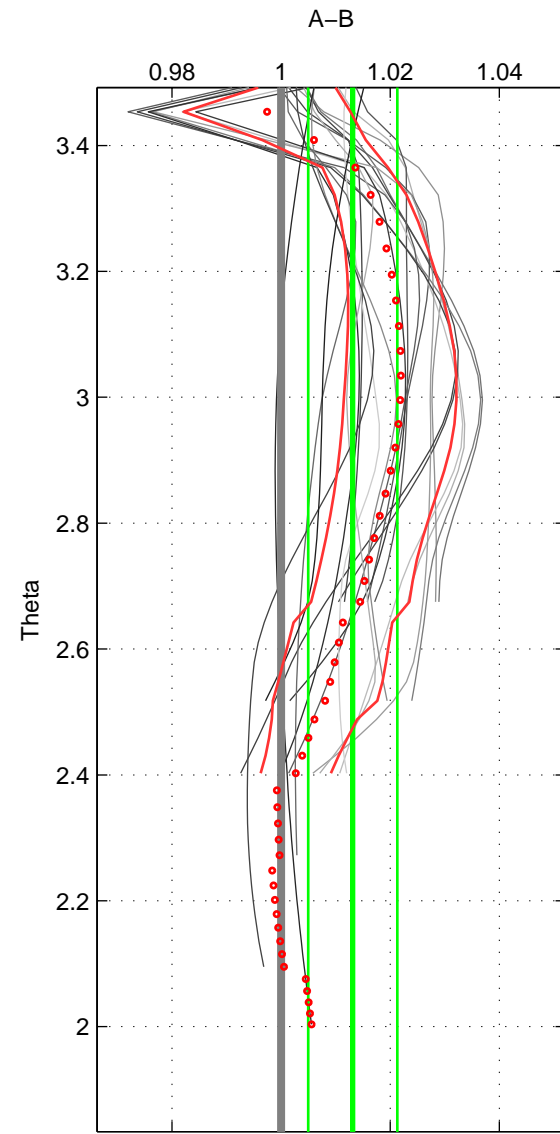

Cruise A (red). Date: Aug 1997 Cruisename: 63-34AR19970805

Cruise B (blue). Date: Jul 1990 Cruisename: 296-64TR19900714

*** "Favourite" values are means of spaces 1 2.

	Offset	O.StDev	Ratio	R.Stdev	Rating
SIGMA:	3.275	1.870	1.012	0.007	4
THETA:	3.610	2.235	1.013	0.008	4
DEPTH:	5.457	1.108	1.020	0.004	2
FAV.:	3.442	2.052	1.013	0.008	4

Profiles of A: 3
 Profiles of B: 7
 Diff profs : 21
 WMoffset (A-B): 3.2747
 WMoffset stdev: 1.8698
 WMratio (A/B): 1.012
 WMratio stdev: 0.0068699

Quality (1-5): 4

Profiles of A: 3
 Profiles of B: 7
 Diff profs : 21
 WMoffset (A-B): 3.6101
 WMoffset stdev: 2.2347
 WMratio (A/B): 1.0131
 WMratio stdev: 0.0081747

Quality (1-5): 4

Profiles of A: 3
 Profiles of B: 7
 Diff profs : 21
 WMoffset (A-B): 5.4568
 WMoffset stdev: 1.108
 WMratio (A/B): 1.0201
 WMratio stdev: 0.0040681

Quality (1-5): 2

Please note that statistics are bad.