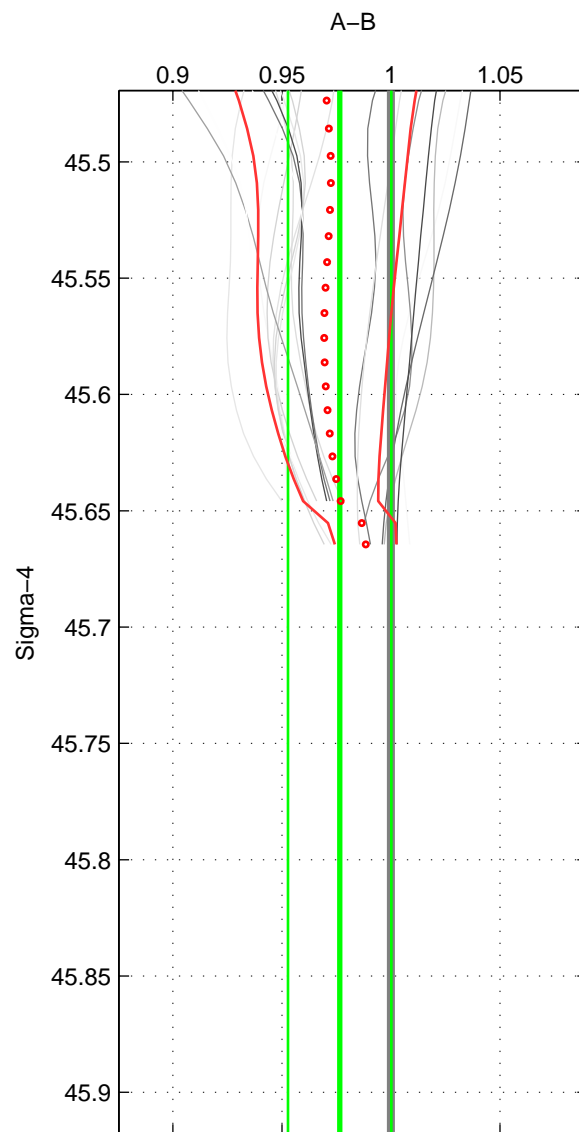

Cruise A (red). Date: Mar 1989 Cruisename: 507-32MW19890206

Cruise B (blue). Date: Jul 2004 Cruisename: 666-49UF20040616

*** "Favourite" values are means of spaces 1 2.

	Offset	O.StDev	Ratio	R.Stdev	Rating
SIGMA:	-2.468	2.529	0.976	0.024	4
THETA:	-2.614	2.594	0.975	0.024	4
DEPTH:	-3.407	0.294	0.967	0.004	3
FAV. :	-2.541	2.562	0.976	0.024	4

Profiles of A: 12
 Profiles of B: 4
 Diff profs : 19
 WMoffset (A-B): -2.4676
 WMoffset stdev: 2.5287
 WMratio (A/B): 0.9765
 WMratio stdev: 0.023695

Quality (1-5): 4

Profiles of A: 12
 Profiles of B: 4
 Diff profs : 19
 WMoffset (A-B): -2.6136
 WMoffset stdev: 2.5945
 WMratio (A/B): 0.9751
 WMratio stdev: 0.024328

Quality (1-5): 4

Profiles of A: 12
 Profiles of B: 4
 Diff profs : 19
 WMoffset (A-B): -3.4071
 WMoffset stdev: 0.29431
 WMratio (A/B): 0.96653
 WMratio stdev: 0.0038952

Quality (1-5): 3

Please note that statistics are bad.