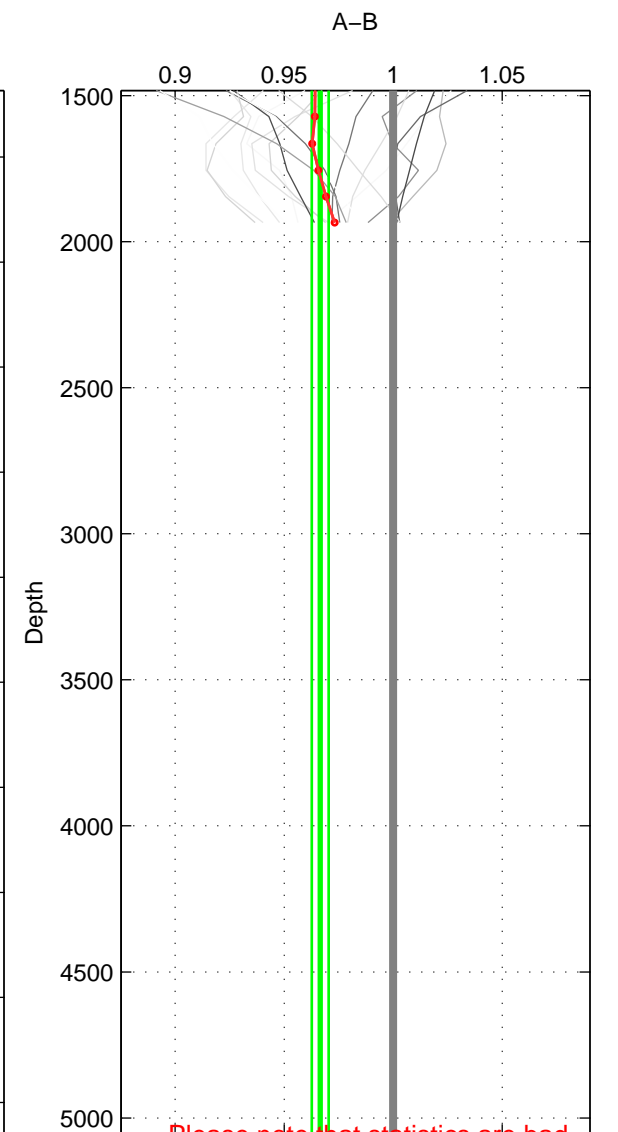

Cruise A (red). Date: Mar 1989 Cruisename: 507-32MW19890206

Cruise B (blue). Date: Jul 2004 Cruisename: 666-49UF20040616

*** "Favourite" values are means of spaces 1 2.

	Offset	O.StDev	Ratio	R.Stdev	Rating
SIGMA:	-2.468	2.529	0.976	0.024	4
THETA:	-2.614	2.594	0.975	0.024	4
DEPTH:	-3.407	0.294	0.967	0.004	3
FAV. :	-2.541	2.562	0.976	0.024	4

Profiles of A: 12
 Profiles of B: 4
 Diff profs : 19
 WMoffset (A-B): -2.4676
 WMoffset stdev: 2.5287
 WMratio (A/B): 0.9765
 WMratio stdev: 0.023695

Quality (1-5): 4

Profiles of A: 12
 Profiles of B: 4
 Diff profs : 19
 WMoffset (A-B): -2.6136
 WMoffset stdev: 2.5945
 WMratio (A/B): 0.9751
 WMratio stdev: 0.024328

Quality (1-5): 4

Profiles of A: 12
 Profiles of B: 4
 Diff profs : 19
 WMoffset (A-B): -3.4071
 WMoffset stdev: 0.29431
 WMratio (A/B): 0.96653
 WMratio stdev: 0.0038952

Quality (1-5): 3

Please note that statistics are bad.