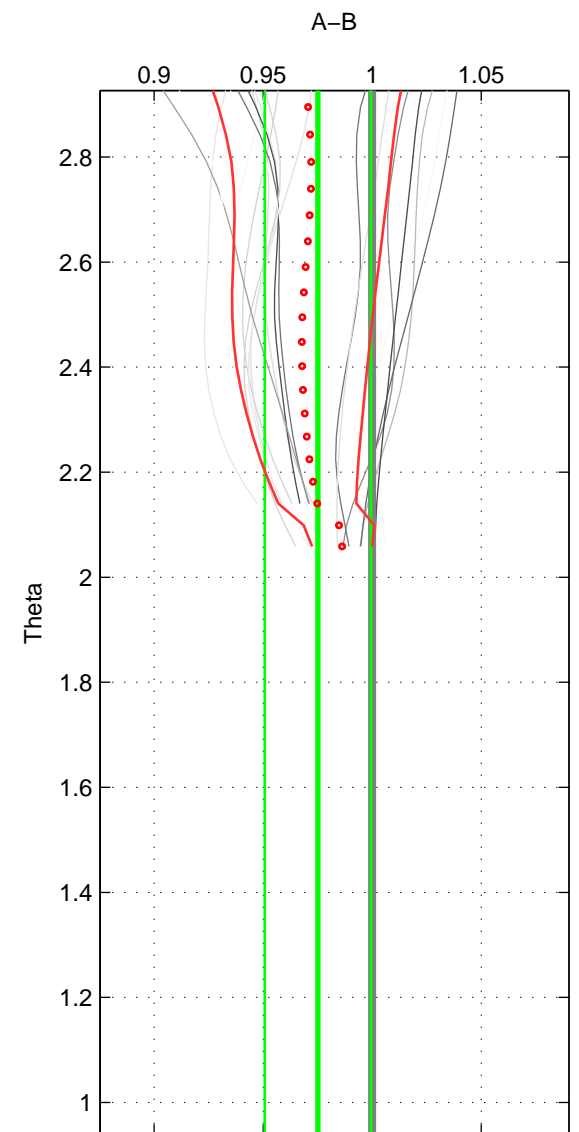

Cruise A (red). Date: Mar 1989 Cruisename: 507-32MW19890206

Cruise B (blue). Date: Jul 2004 Cruisename: 666-49UF20040616

*** "Favourite" values are means of spaces 1 2.

	Offset	O.StDev	Ratio	R.Stdev	Rating
SIGMA:	-2.468	2.529	0.976	0.024	4
THETA:	-2.614	2.594	0.975	0.024	4
DEPTH:	-3.407	0.294	0.967	0.004	3
FAV. :	-2.541	2.562	0.976	0.024	4

Profiles of A: 12
 Profiles of B: 4
 Diff profs : 19
 WMoffset (A-B): -2.4676
 WMoffset stdev: 2.5287
 WMratio (A/B): 0.9765
 WMratio stdev: 0.023695

Quality (1-5): 4

Profiles of A: 12
 Profiles of B: 4
 Diff profs : 19
 WMoffset (A-B): -2.6136
 WMoffset stdev: 2.5945
 WMratio (A/B): 0.9751
 WMratio stdev: 0.024328

Quality (1-5): 4

Profiles of A: 12
 Profiles of B: 4
 Diff profs : 19
 WMoffset (A-B): -3.4071
 WMoffset stdev: 0.29431
 WMratio (A/B): 0.96653
 WMratio stdev: 0.0038952

Quality (1-5): 3

Please note that statistics are bad.