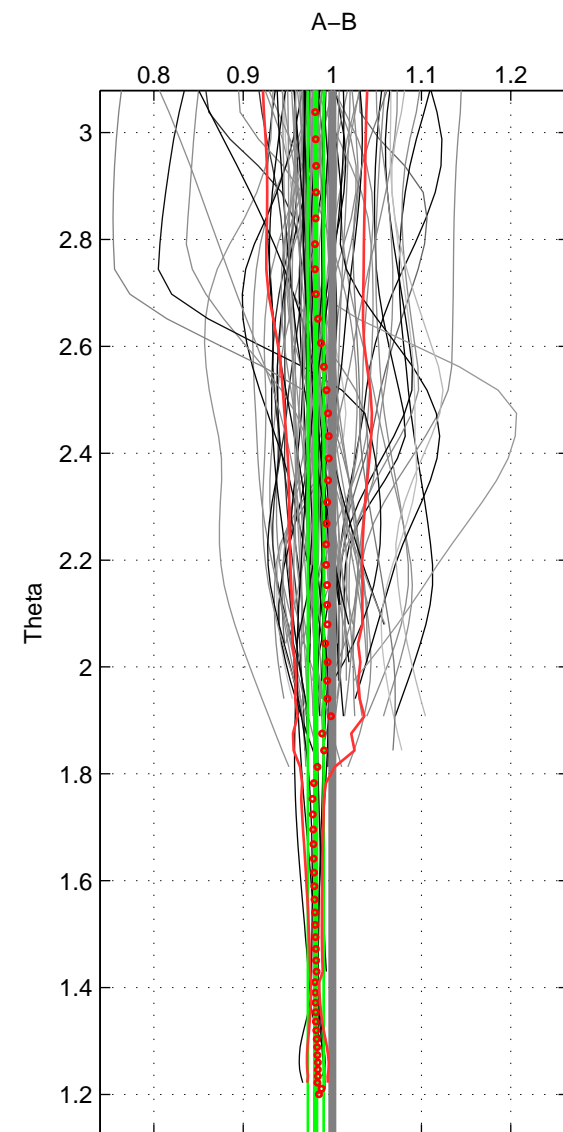

Cruise A (red). Date: Jul 2001 Cruisename: 656-49UF20010710

Cruise B (blue). Date: Jan 2005 Cruisename: 667-49UF20050118

*** "Favourite" values are means of spaces 1 2.

	Offset	O.StDev	Ratio	R.Stdev	Rating
SIGMA:	-0.932	3.331	0.992	0.034	5
THETA:	-2.536	1.299	0.981	0.009	5
DEPTH:	-1.073	0.313	0.992	0.003	3
FAV. :	-1.734	2.315	0.987	0.022	5

Profiles of A: 34
 Profiles of B: 32
 Diff profs : 99
 WMoffset (A-B): -0.93238
 WMoffset stdev: 3.3306
 WMratio (A/B): 0.9923
 WMratio stdev: 0.034413

Quality (1-5): 5

Profiles of A: 34
 Profiles of B: 32
 Diff profs : 99
 WMoffset (A-B): -2.5357
 WMoffset stdev: 1.2985
 WMratio (A/B): 0.98144
 WMratio stdev: 0.0088606

Quality (1-5): 5

Profiles of A: 34
 Profiles of B: 32
 Diff profs : 99
 WMoffset (A-B): -1.0732
 WMoffset stdev: 0.31307
 WMratio (A/B): 0.99181
 WMratio stdev: 0.0029479

Quality (1-5): 3

Please note that statistics are bad.