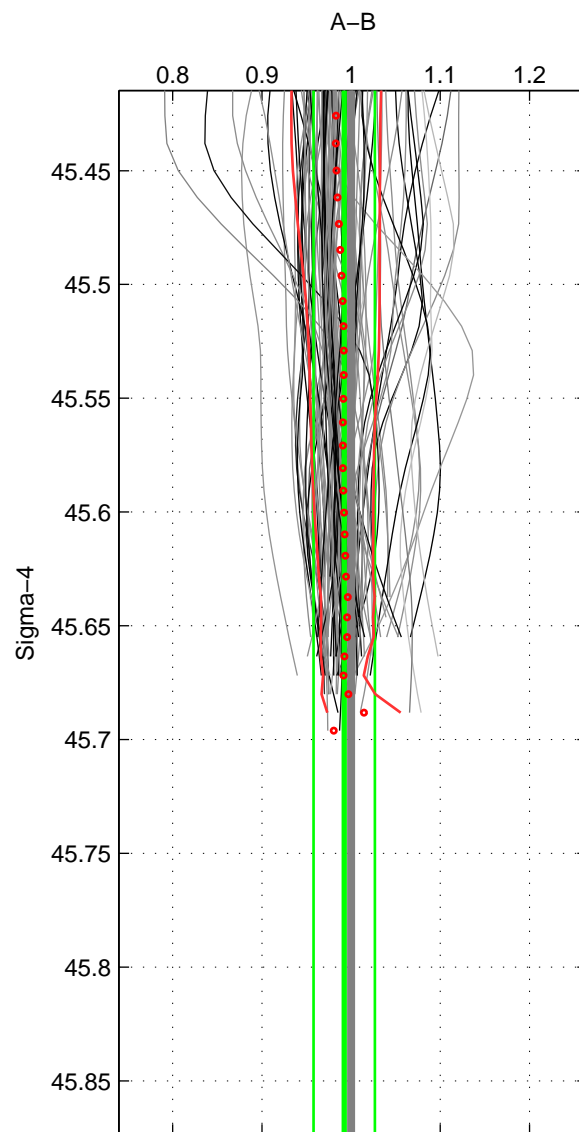

Cruise A (red). Date: Jul 2001 Cruisename: 656-49UF20010710

Cruise B (blue). Date: Jan 2005 Cruisename: 667-49UF20050118

*** "Favourite" values are means of spaces 1 2.

	Offset	O.StDev	Ratio	R.Stdev	Rating
SIGMA:	-0.932	3.331	0.992	0.034	5
THETA:	-2.536	1.299	0.981	0.009	5
DEPTH:	-1.073	0.313	0.992	0.003	3
FAV. :	-1.734	2.315	0.987	0.022	5

Profiles of A: 34
 Profiles of B: 32
 Diff profs : 99
 WMoffset (A-B): -0.93238
 WMoffset stdev: 3.3306
 WMratio (A/B): 0.9923
 WMratio stdev: 0.034413

Quality (1-5): 5

Profiles of A: 34
 Profiles of B: 32
 Diff profs : 99
 WMoffset (A-B): -2.5357
 WMoffset stdev: 1.2985
 WMratio (A/B): 0.98144
 WMratio stdev: 0.0088606

Quality (1-5): 5

Profiles of A: 34
 Profiles of B: 32
 Diff profs : 99
 WMoffset (A-B): -1.0732
 WMoffset stdev: 0.31307
 WMratio (A/B): 0.99181
 WMratio stdev: 0.0029479

Quality (1-5): 3

Please note that statistics are bad.