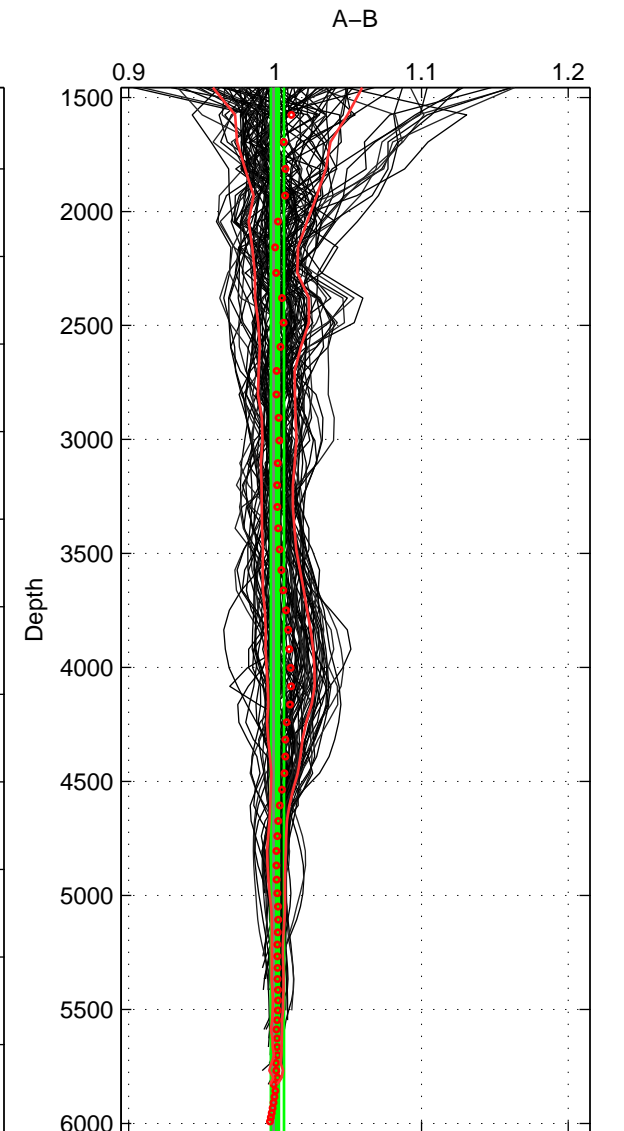

Cruise A (red). Date: Aug 1993 Cruisename: 498-325019930705

Cruise B (blue). Date: Dec 2007 Cruisename: 614-49NZ20071122

\*\*\* "Favourite" values are means of spaces 1 2 3.

	Offset	O.StDev	Ratio	R.Stdev	Rating
SIGMA:	0.408	0.827	1.003	0.004	5
THETA:	-0.261	0.914	0.999	0.005	5
DEPTH:	0.296	0.877	1.002	0.004	5
FAV.:	0.148	0.873	1.001	0.005	5

Profiles of A: 75  
 Profiles of B: 75  
 Diff profs : 100  
 WMoffset (A-B): 0.40818  
 WMoffset stdev: 0.82725  
 WMratio (A/B): 1.0025  
 WMratio stdev: 0.0043916

Quality (1-5): 5

Profiles of A: 75  
 Profiles of B: 75  
 Diff profs : 100  
 WMoffset (A-B): -0.26085  
 WMoffset stdev: 0.91449  
 WMratio (A/B): 0.99851  
 WMratio stdev: 0.0050195

Quality (1-5): 5

Profiles of A: 75  
 Profiles of B: 75  
 Diff profs : 100  
 WMoffset (A-B): 0.29591  
 WMoffset stdev: 0.87679  
 WMratio (A/B): 1.0016  
 WMratio stdev: 0.0044918

Quality (1-5): 5