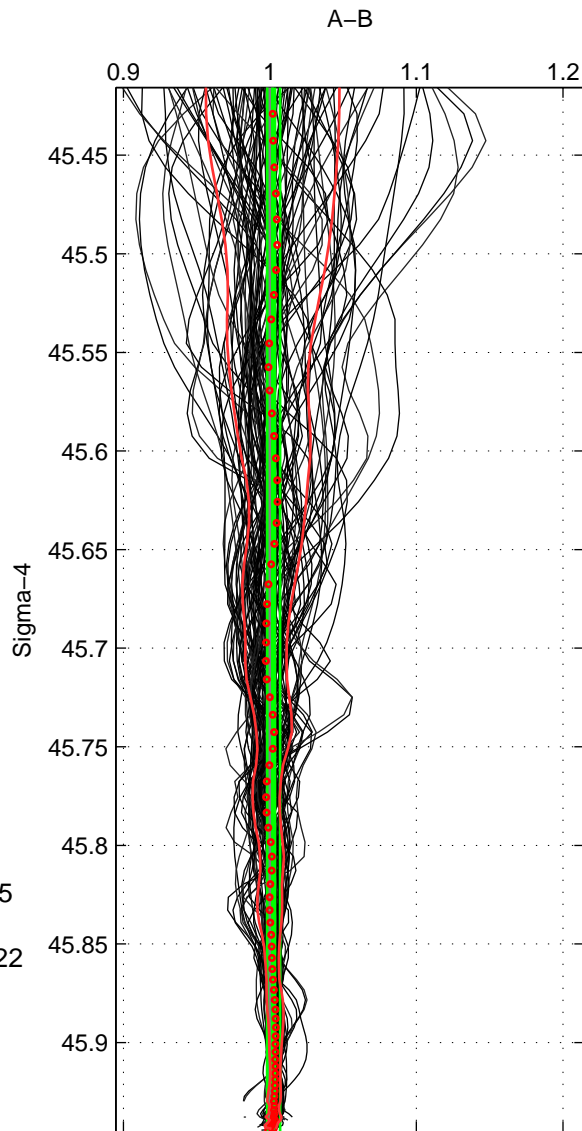

Cruise A (red). Date: Aug 1993 Cruisename: 498-325019930705

Cruise B (blue). Date: Dec 2007 Cruisename: 614-49NZ20071122

\*\*\* "Favourite" values are means of spaces 1 2 3.

	Offset	O.StDev	Ratio	R.Stdev	Rating
SIGMA:	0.408	0.827	1.003	0.004	5
THETA:	-0.261	0.914	0.999	0.005	5
DEPTH:	0.296	0.877	1.002	0.004	5
FAV.:	0.148	0.873	1.001	0.005	5

Profiles of A: 75  
 Profiles of B: 75  
 Diff profs : 100  
 WMoffset (A-B): 0.40818  
 WMoffset stdev: 0.82725  
 WMratio (A/B): 1.0025  
 WMratio stdev: 0.0043916

Quality (1-5): 5

Profiles of A: 75  
 Profiles of B: 75  
 Diff profs : 100  
 WMoffset (A-B): -0.26085  
 WMoffset stdev: 0.91449  
 WMratio (A/B): 0.99851  
 WMratio stdev: 0.0050195

Quality (1-5): 5

Profiles of A: 75  
 Profiles of B: 75  
 Diff profs : 100  
 WMoffset (A-B): 0.29591  
 WMoffset stdev: 0.87679  
 WMratio (A/B): 1.0016  
 WMratio stdev: 0.0044918

Quality (1-5): 5