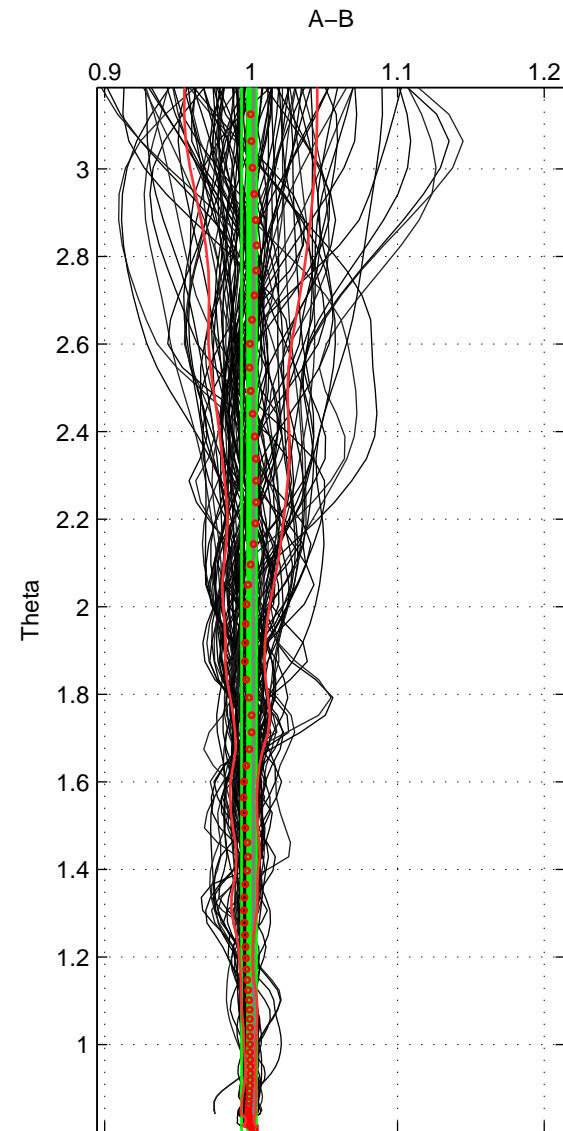

Cruise A (red). Date: Aug 1993 Cruisename: 498-325019930705

Cruise B (blue). Date: Dec 2007 Cruisename: 614-49NZ20071122

\*\*\* "Favourite" values are means of spaces 1 2 3.

	Offset	O.StDev	Ratio	R.Stdev	Rating
SIGMA:	0.408	0.827	1.003	0.004	5
THETA:	-0.261	0.914	0.999	0.005	5
DEPTH:	0.296	0.877	1.002	0.004	5
FAV.:	0.148	0.873	1.001	0.005	5

Profiles of A: 75  
 Profiles of B: 75  
 Diff profs : 100  
 WMoffset (A-B): 0.40818  
 WMoffset stdev: 0.82725  
 WMratio (A/B): 1.0025  
 WMratio stdev: 0.0043916

Quality (1-5): 5

Profiles of A: 75  
 Profiles of B: 75  
 Diff profs : 100  
 WMoffset (A-B): -0.26085  
 WMoffset stdev: 0.91449  
 WMratio (A/B): 0.99851  
 WMratio stdev: 0.0050195

Quality (1-5): 5

Profiles of A: 75  
 Profiles of B: 75  
 Diff profs : 100  
 WMoffset (A-B): 0.29591  
 WMoffset stdev: 0.87679  
 WMratio (A/B): 1.0016  
 WMratio stdev: 0.0044918

Quality (1-5): 5