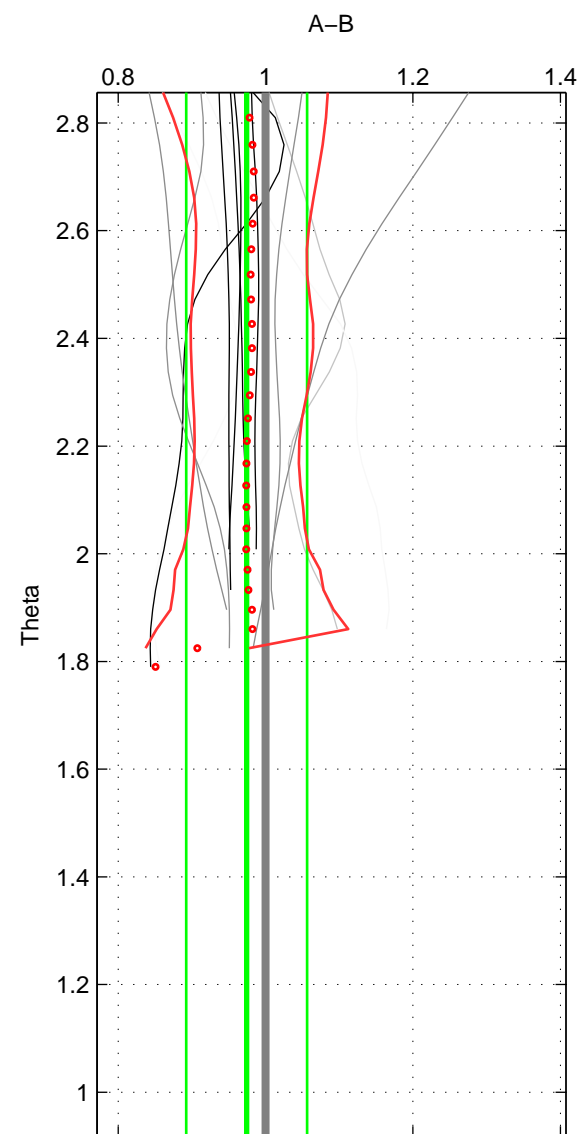

Cruise A (red). Date: Oct 2000 Cruisename: 555-49HG20000912

Cruise B (blue). Date: Jul 2005 Cruisename: 669-49UF20050615

*** "Favourite" values are means of spaces 1 2.

	Offset	O.StDev	Ratio	R.Stdev	Rating
SIGMA:	-2.609	5.018	0.969	0.071	4
THETA:	-2.251	5.496	0.974	0.082	4
DEPTH:	-1.751	0.244	0.986	0.003	3
FAV. :	-2.430	5.257	0.972	0.077	4

Profiles of A: 9
 Profiles of B: 10
 Diff profs : 12
 WMoffset (A-B): -2.6088
 WMoffset stdev: 5.0178
 WMratio (A/B): 0.96922
 WMratio stdev: 0.071456

Quality (1-5): 4

Profiles of A: 9
 Profiles of B: 10
 Diff profs : 12
 WMoffset (A-B): -2.2512
 WMoffset stdev: 5.4964
 WMratio (A/B): 0.97424
 WMratio stdev: 0.08211

Quality (1-5): 4

Profiles of A: 9
 Profiles of B: 10
 Diff profs : 12
 WMoffset (A-B): -1.751
 WMoffset stdev: 0.24406
 WMratio (A/B): 0.98627
 WMratio stdev: 0.0029921

Quality (1-5): 3

Please note that statistics are bad.