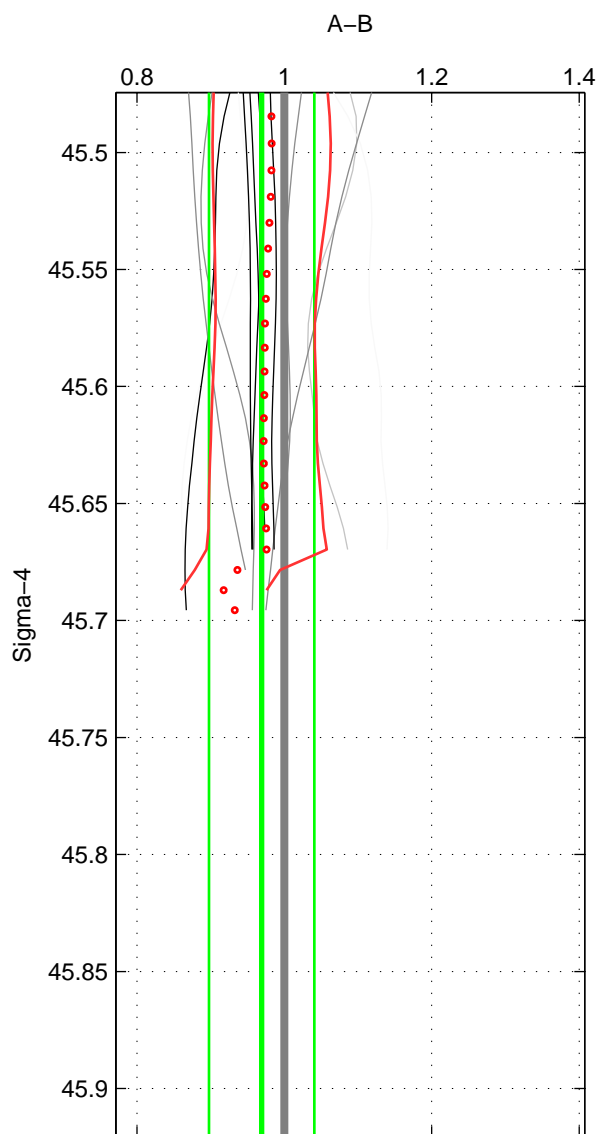

Cruise A (red). Date: Oct 2000 Cruisename: 555-49HG20000912

Cruise B (blue). Date: Jul 2005 Cruisename: 669-49UF20050615

*** "Favourite" values are means of spaces 1 2.

	Offset	O.StDev	Ratio	R.Stdev	Rating
SIGMA:	-2.609	5.018	0.969	0.071	4
THETA:	-2.251	5.496	0.974	0.082	4
DEPTH:	-1.751	0.244	0.986	0.003	3
FAV. :	-2.430	5.257	0.972	0.077	4

Profiles of A: 9
 Profiles of B: 10
 Diff profs : 12
 WMoffset (A-B): -2.6088
 WMoffset stdev: 5.0178
 WMratio (A/B): 0.96922
 WMratio stdev: 0.071456

Quality (1-5): 4

Profiles of A: 9
 Profiles of B: 10
 Diff profs : 12
 WMoffset (A-B): -2.2512
 WMoffset stdev: 5.4964
 WMratio (A/B): 0.97424
 WMratio stdev: 0.08211

Quality (1-5): 4

Profiles of A: 9
 Profiles of B: 10
 Diff profs : 12
 WMoffset (A-B): -1.751
 WMoffset stdev: 0.24406
 WMratio (A/B): 0.98627
 WMratio stdev: 0.0029921

Quality (1-5): 3

Please note that statistics are bad.