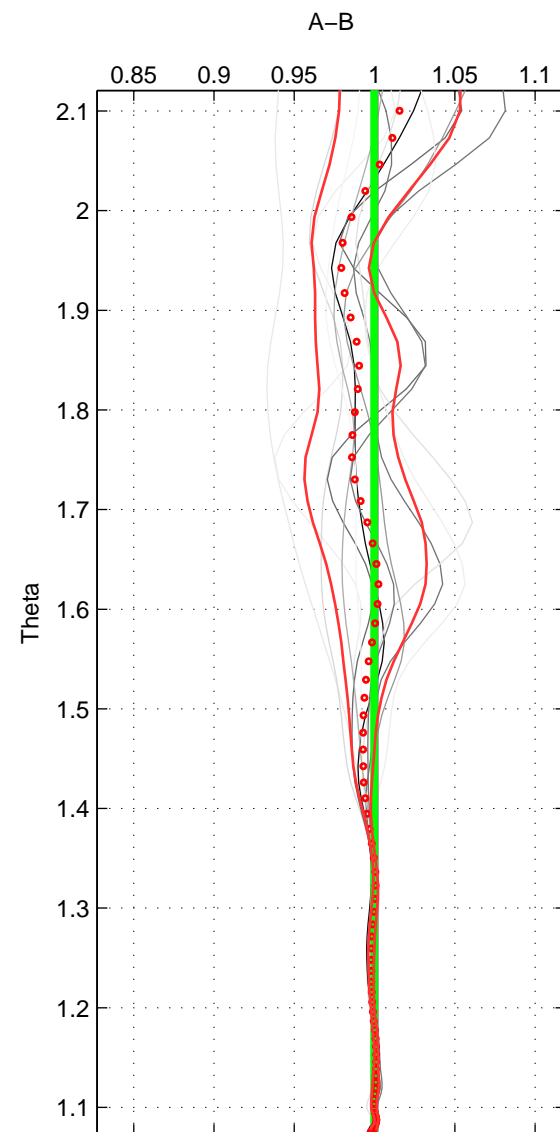

Cruise A (red). Date: Mar 2007 Cruisename: 610-49NZ20070216

Cruise B (blue). Date: Oct 2007 Cruisename: 613-49NZ20071008

\*\*\* "Favourite" values are means of spaces 1 2 3.

	Offset	O.StDev	Ratio	R.Stdev	Rating
SIGMA:	-0.869	0.184	0.994	0.001	5
THETA:	-0.063	0.210	1.000	0.001	5
DEPTH:	-0.103	0.336	0.999	0.002	5
FAV. :	-0.345	0.243	0.998	0.002	5

Profiles of A: 3  
 Profiles of B: 6  
 Diff profs : 12  
 WMoffset (A-B): -0.86925  
 WMoffset stdev: 0.18364  
 WMratio (A/B): 0.99389  
 WMratio stdev: 0.0012544

Quality (1-5): 5

Profiles of A: 3  
 Profiles of B: 6  
 Diff profs : 12  
 WMoffset (A-B): -0.062563  
 WMoffset stdev: 0.2103  
 WMratio (A/B): 0.99965  
 WMratio stdev: 0.0014477

Quality (1-5): 5

Profiles of A: 3  
 Profiles of B: 6  
 Diff profs : 12  
 WMoffset (A-B): -0.10266  
 WMoffset stdev: 0.3361  
 WMratio (A/B): 0.99943  
 WMratio stdev: 0.0020874

Quality (1-5): 5