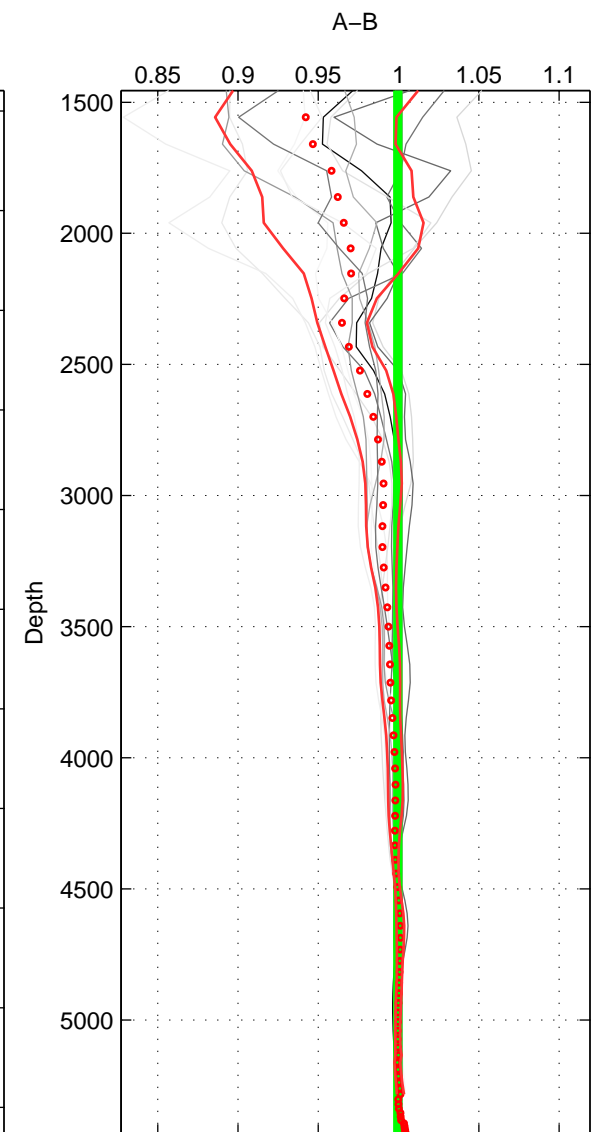

Cruise A (red). Date: Mar 2007 Cruisename: 610-49NZ20070216

Cruise B (blue). Date: Oct 2007 Cruisename: 613-49NZ20071008

\*\*\* "Favourite" values are means of spaces 1 2 3.

	Offset	O.StDev	Ratio	R.Stdev	Rating
SIGMA:	-0.869	0.184	0.994	0.001	5
THETA:	-0.063	0.210	1.000	0.001	5
DEPTH:	-0.103	0.336	0.999	0.002	5
FAV. :	-0.345	0.243	0.998	0.002	5

Profiles of A: 3  
 Profiles of B: 6  
 Diff profs : 12  
 WMoffset (A-B): -0.86925  
 WMoffset stdev: 0.18364  
 WMratio (A/B): 0.99389  
 WMratio stdev: 0.0012544

Quality (1-5): 5

Profiles of A: 3  
 Profiles of B: 6  
 Diff profs : 12  
 WMoffset (A-B): -0.062563  
 WMoffset stdev: 0.2103  
 WMratio (A/B): 0.99965  
 WMratio stdev: 0.0014477

Quality (1-5): 5

Profiles of A: 3  
 Profiles of B: 6  
 Diff profs : 12  
 WMoffset (A-B): -0.10266  
 WMoffset stdev: 0.3361  
 WMratio (A/B): 0.99943  
 WMratio stdev: 0.0020874

Quality (1-5): 5