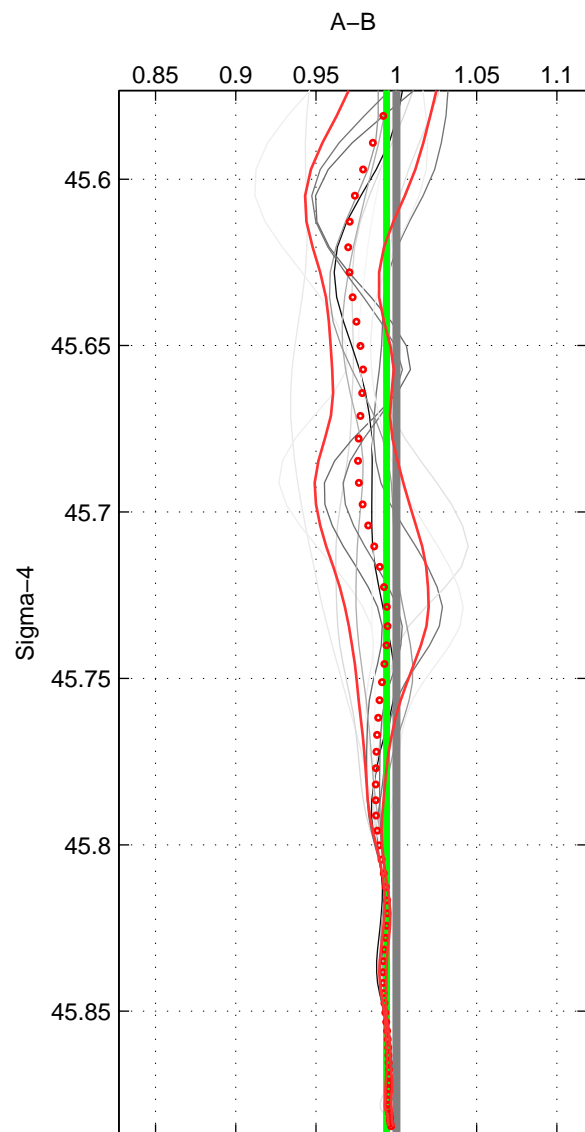

Cruise A (red). Date: Mar 2007 Cruisename: 610-49NZ20070216

Cruise B (blue). Date: Oct 2007 Cruisename: 613-49NZ20071008

\*\*\* "Favourite" values are means of spaces 1 2 3.

	Offset	O.StDev	Ratio	R.Stdev	Rating
SIGMA:	-0.869	0.184	0.994	0.001	5
THETA:	-0.063	0.210	1.000	0.001	5
DEPTH:	-0.103	0.336	0.999	0.002	5
FAV. :	-0.345	0.243	0.998	0.002	5

Profiles of A: 3  
 Profiles of B: 6  
 Diff profs : 12  
 WMoffset (A-B): -0.86925  
 WMoffset stdev: 0.18364  
 WMratio (A/B): 0.99389  
 WMratio stdev: 0.0012544

Quality (1-5): 5

Profiles of A: 3  
 Profiles of B: 6  
 Diff profs : 12  
 WMoffset (A-B): -0.062563  
 WMoffset stdev: 0.2103  
 WMratio (A/B): 0.99965  
 WMratio stdev: 0.0014477

Quality (1-5): 5

Profiles of A: 3  
 Profiles of B: 6  
 Diff profs : 12  
 WMoffset (A-B): -0.10266  
 WMoffset stdev: 0.3361  
 WMratio (A/B): 0.99943  
 WMratio stdev: 0.0020874

Quality (1-5): 5