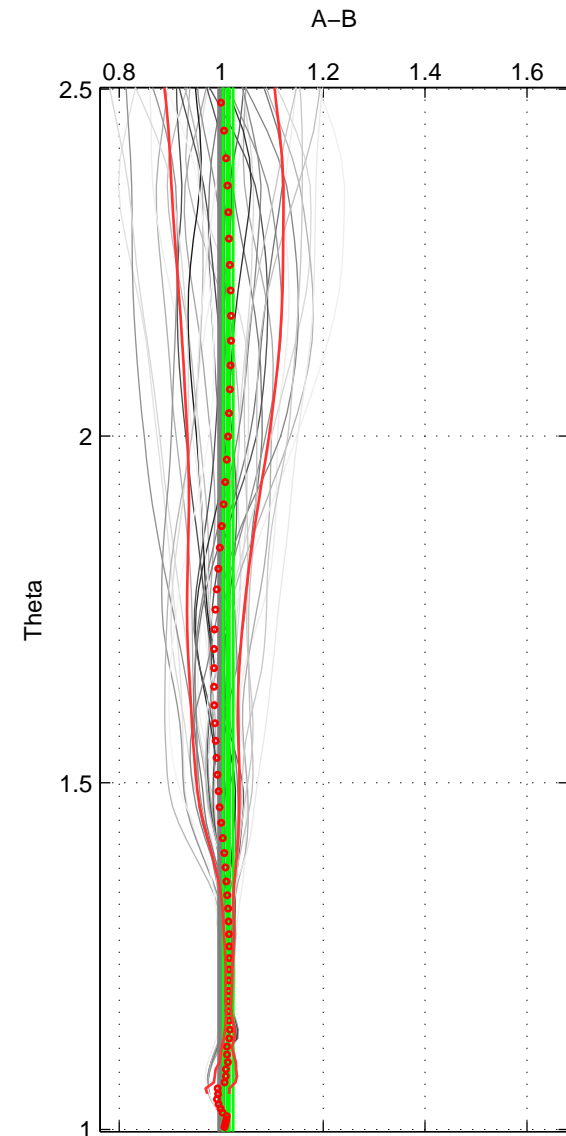

Cruise A (red). Date: Nov 1993 Cruisename: 524-4
 Cruise B (blue). Date: Oct 2007 Cruisename: 613-4

*** "Favourite" values are means of spaces 1 2 3.

	Offset	O.StDev	Ratio	R.Stdev	Rating
SIGMA:	2.750	1.289	1.021	0.008	5
THETA:	1.731	1.505	1.013	0.010	5
DEPTH:	3.612	2.158	1.025	0.015	5
FAV. :	2.698	1.651	1.020	0.011	5

Profiles of A: 7
 Profiles of B: 7
 Diff profs : 40
 WMoffset (A-B): 2.7504
 WMoffset stdev: 1.2891
 WMratio (A/B): 1.0207
 WMratio stdev: 0.0080135

Quality (1-5): 5

Profiles of A: 7
 Profiles of B: 7
 Diff profs : 40
 WMoffset (A-B): 1.7308
 WMoffset stdev: 1.5049
 WMratio (A/B): 1.0135
 WMratio stdev: 0.0099305

Quality (1-5): 5

Profiles of A: 7
 Profiles of B: 7
 Diff profs : 40
 WMoffset (A-B): 3.6118
 WMoffset stdev: 2.1578
 WMratio (A/B): 1.0254
 WMratio stdev: 0.014631

Quality (1-5): 5