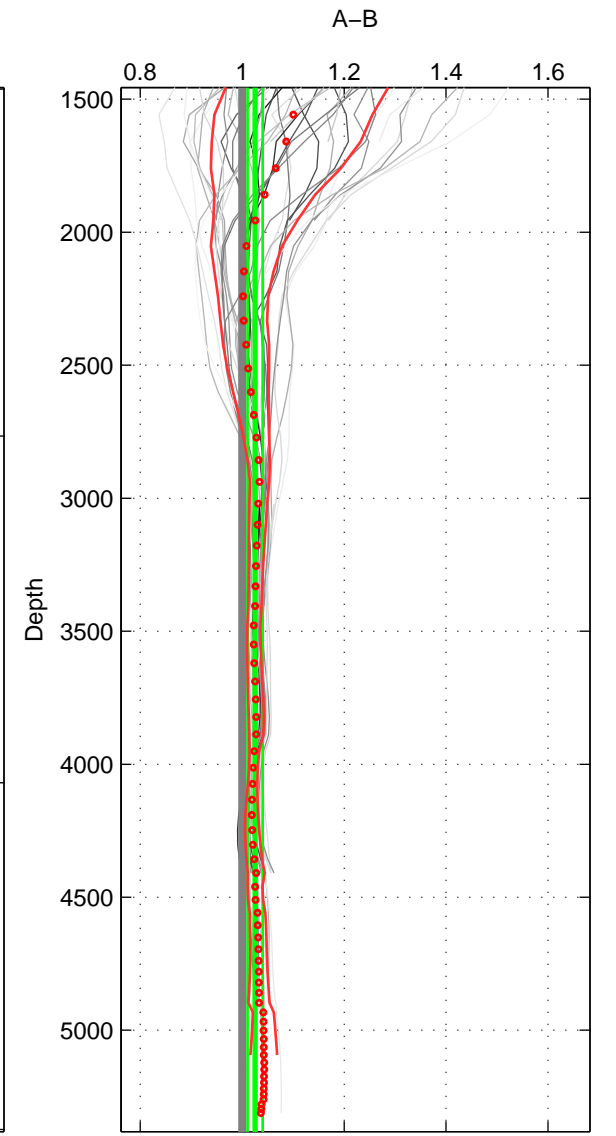

Cruise A (red). Date: Nov 1993 Cruisename: 524-4
 Cruise B (blue). Date: Oct 2007 Cruisename: 613-4

*** "Favourite" values are means of spaces 1 2 3.

	Offset	O.StDev	Ratio	R.Stdev	Rating
SIGMA:	2.750	1.289	1.021	0.008	5
THETA:	1.731	1.505	1.013	0.010	5
DEPTH:	3.612	2.158	1.025	0.015	5
FAV. :	2.698	1.651	1.020	0.011	5

Profiles of A: 7
 Profiles of B: 7
 Diff profs : 40
 WMoffset (A-B): 2.7504
 WMoffset stdev: 1.2891
 WMratio (A/B): 1.0207
 WMratio stdev: 0.0080135

Quality (1-5): 5

Profiles of A: 7
 Profiles of B: 7
 Diff profs : 40
 WMoffset (A-B): 1.7308
 WMoffset stdev: 1.5049
 WMratio (A/B): 1.0135
 WMratio stdev: 0.0099305

Quality (1-5): 5

Profiles of A: 7
 Profiles of B: 7
 Diff profs : 40
 WMoffset (A-B): 3.6118
 WMoffset stdev: 2.1578
 WMratio (A/B): 1.0254
 WMratio stdev: 0.014631

Quality (1-5): 5