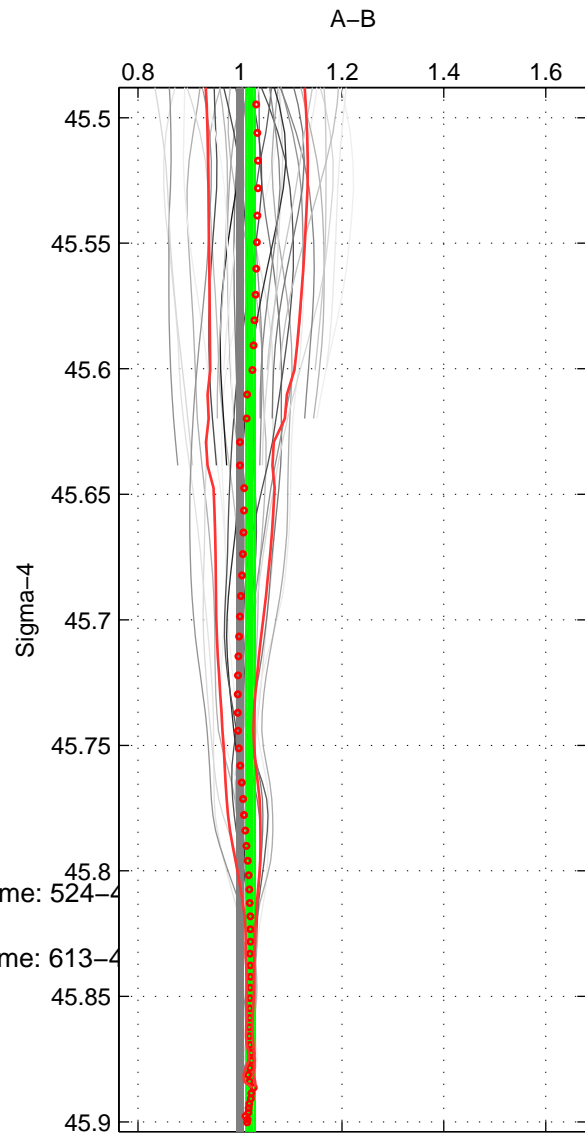

Cruise A (red). Date: Nov 1993 Cruisename: 524-4
 Cruise B (blue). Date: Oct 2007 Cruisename: 613-4

*** "Favourite" values are means of spaces 1 2 3.

	Offset	O.StDev	Ratio	R.Stdev	Rating
SIGMA:	2.750	1.289	1.021	0.008	5
THETA:	1.731	1.505	1.013	0.010	5
DEPTH:	3.612	2.158	1.025	0.015	5
FAV. :	2.698	1.651	1.020	0.011	5

Profiles of A: 7
 Profiles of B: 7
 Diff profs : 40
 WMoffset (A-B): 2.7504
 WMoffset stdev: 1.2891
 WMratio (A/B): 1.0207
 WMratio stdev: 0.0080135

Quality (1-5): 5

Profiles of A: 7
 Profiles of B: 7
 Diff profs : 40
 WMoffset (A-B): 1.7308
 WMoffset stdev: 1.5049
 WMratio (A/B): 1.0135
 WMratio stdev: 0.0099305

Quality (1-5): 5

Profiles of A: 7
 Profiles of B: 7
 Diff profs : 40
 WMoffset (A-B): 3.6118
 WMoffset stdev: 2.1578
 WMratio (A/B): 1.0254
 WMratio stdev: 0.014631

Quality (1-5): 5