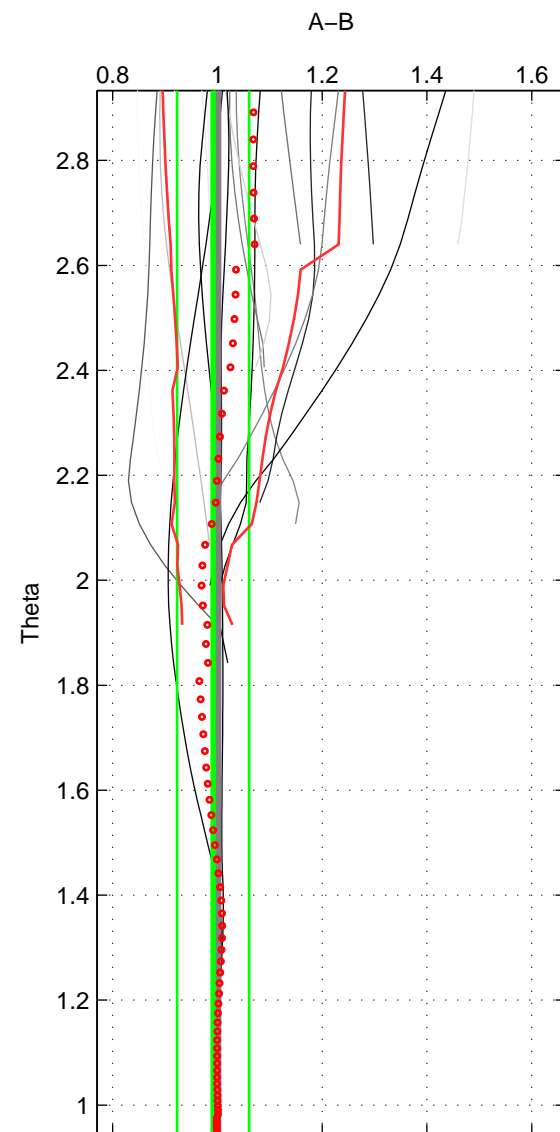

Cruise A (red). Date: Feb 2001 Cruisename: 654-49UF20010119

Cruise B (blue). Date: Jul 2005 Cruisename: 669-49UF20050615

*** "Favourite" values are means of spaces 1 2.

	Offset	O.StDev	Ratio	R.Stdev	Rating
SIGMA:	-1.304	4.417	0.986	0.045	4
THETA:	-0.625	6.105	0.992	0.069	4
DEPTH:	0.677	2.405	1.002	0.024	3
FAV.:	-0.965	5.261	0.989	0.057	4

Profiles of A: 11
 Profiles of B: 13
 Diff profs : 20
 WMoffset (A-B): -1.3038
 WMoffset stdev: 4.4166
 WMratio (A/B): 0.98595
 WMratio stdev: 0.044595

Quality (1-5): 4

Profiles of A: 11
 Profiles of B: 13
 Diff profs : 20
 WMoffset (A-B): -0.62533
 WMoffset stdev: 6.1049
 WMratio (A/B): 0.99173
 WMratio stdev: 0.068648

Quality (1-5): 4

Profiles of A: 11
 Profiles of B: 13
 Diff profs : 20
 WMoffset (A-B): 0.67726
 WMoffset stdev: 2.4053
 WMratio (A/B): 1.0024
 WMratio stdev: 0.024228

Quality (1-5): 3

Please note that statistics are bad.