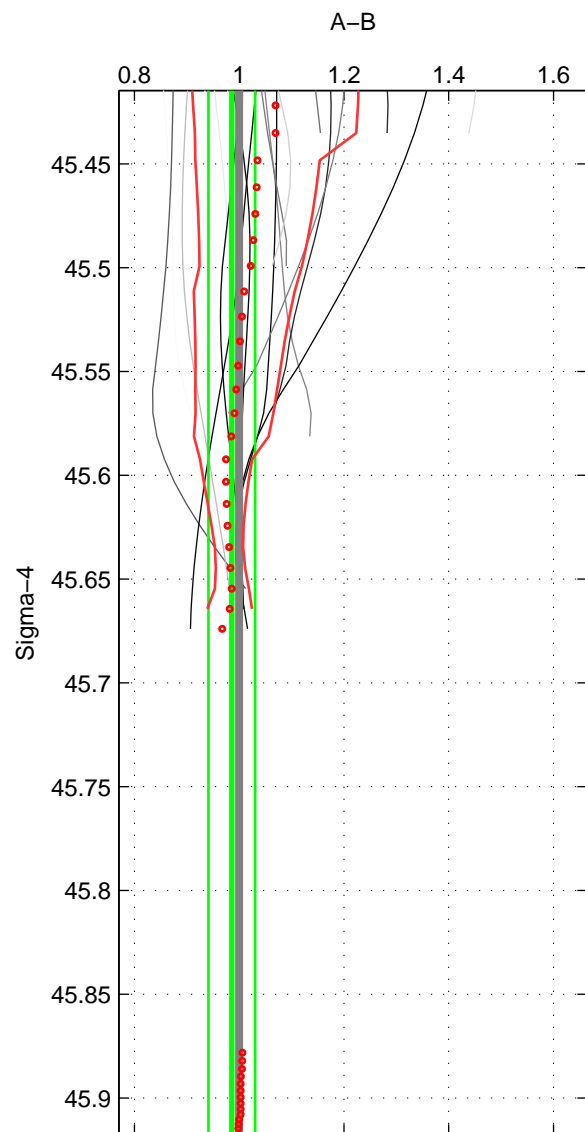

Cruise A (red). Date: Feb 2001 Cruisename: 654-49UF20010119

Cruise B (blue). Date: Jul 2005 Cruisename: 669-49UF20050615

*** "Favourite" values are means of spaces 1 2.

	Offset	O.StDev	Ratio	R.Stdev	Rating
SIGMA:	-1.304	4.417	0.986	0.045	4
THETA:	-0.625	6.105	0.992	0.069	4
DEPTH:	0.677	2.405	1.002	0.024	3
FAV.:	-0.965	5.261	0.989	0.057	4

Profiles of A: 11
 Profiles of B: 13
 Diff profs : 20
 WMoffset (A-B): -1.3038
 WMoffset stdev: 4.4166
 WMratio (A/B): 0.98595
 WMratio stdev: 0.044595

Quality (1-5): 4

Profiles of A: 11
 Profiles of B: 13
 Diff profs : 20
 WMoffset (A-B): -0.62533
 WMoffset stdev: 6.1049
 WMratio (A/B): 0.99173
 WMratio stdev: 0.068648

Quality (1-5): 4

Profiles of A: 11
 Profiles of B: 13
 Diff profs : 20
 WMoffset (A-B): 0.67726
 WMoffset stdev: 2.4053
 WMratio (A/B): 1.0024
 WMratio stdev: 0.024228

Quality (1-5): 3

Please note that statistics are bad.