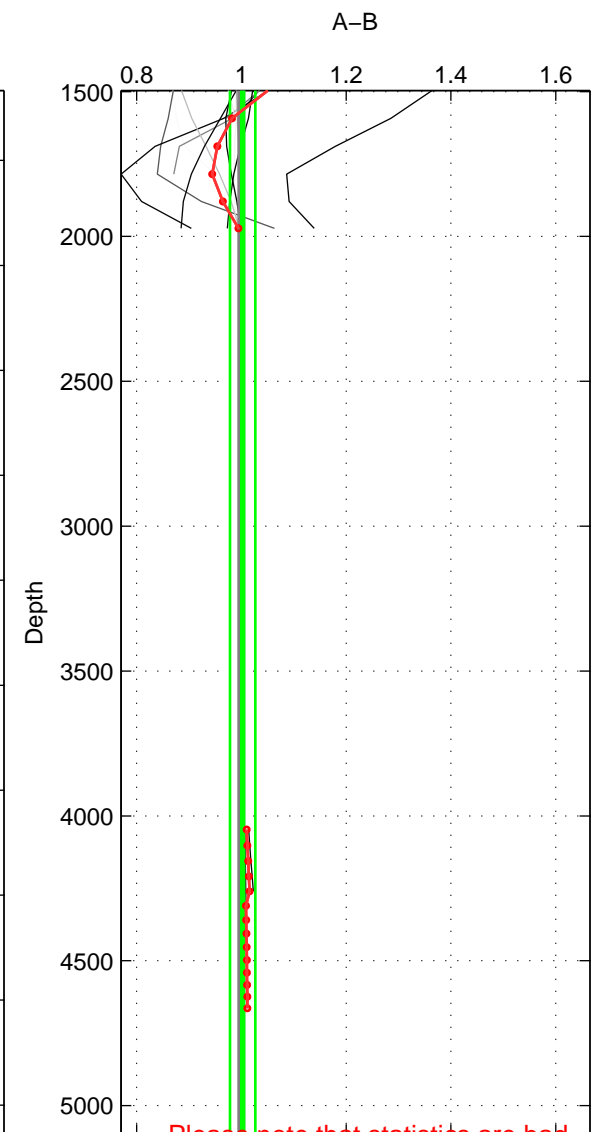

Cruise A (red). Date: Feb 2001 Cruisename: 654-49UF20010119

Cruise B (blue). Date: Jul 2005 Cruisename: 669-49UF20050615

*** "Favourite" values are means of spaces 1 2.

	Offset	O.StDev	Ratio	R.Stdev	Rating
SIGMA:	-1.304	4.417	0.986	0.045	4
THETA:	-0.625	6.105	0.992	0.069	4
DEPTH:	0.677	2.405	1.002	0.024	3
FAV.:	-0.965	5.261	0.989	0.057	4

Profiles of A: 11
 Profiles of B: 13
 Diff profs : 20
 WMoffset (A-B): -1.3038
 WMoffset stdev: 4.4166
 WMratio (A/B): 0.98595
 WMratio stdev: 0.044595

Quality (1-5): 4

Profiles of A: 11
 Profiles of B: 13
 Diff profs : 20
 WMoffset (A-B): -0.62533
 WMoffset stdev: 6.1049
 WMratio (A/B): 0.99173
 WMratio stdev: 0.068648

Quality (1-5): 4

Profiles of A: 11
 Profiles of B: 13
 Diff profs : 20
 WMoffset (A-B): 0.67726
 WMoffset stdev: 2.4053
 WMratio (A/B): 1.0024
 WMratio stdev: 0.024228

Quality (1-5): 3

Please note that statistics are bad.