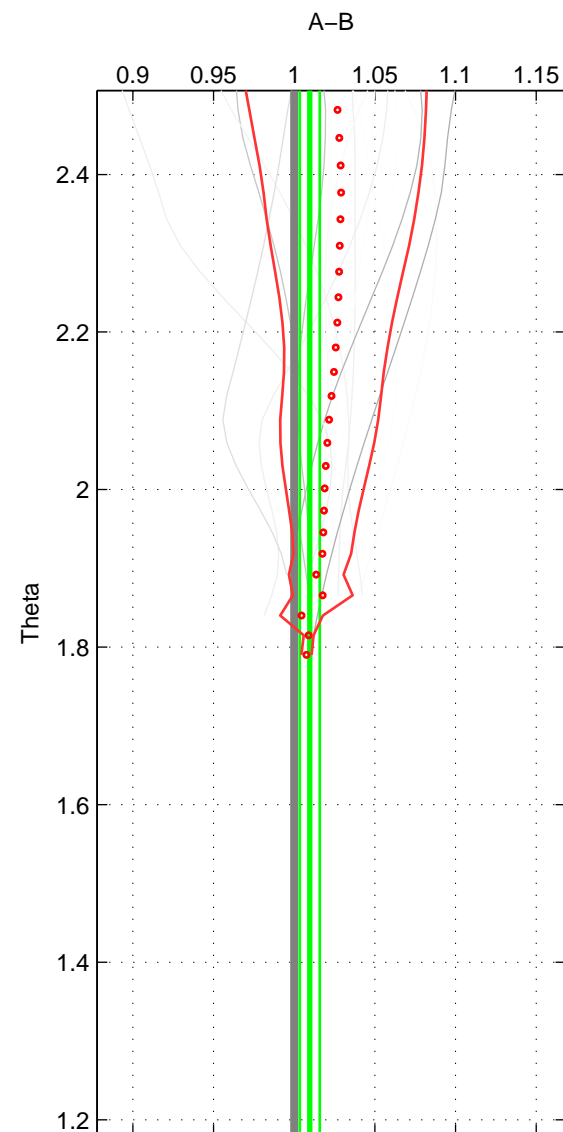

Cruise A (red). Date: Nov 1995 Cruisename: 625-49RY19951115
 Cruise B (blue). Date: May 2001 Cruisename: 655-49UF20010509

*** "Favourite" values are those of space 1.

	Offset	O.StDev	Ratio	R.Stdev	Rating
SIGMA:	1.132	1.236	1.010	0.010	5
THETA:	1.113	0.765	1.010	0.006	4
DEPTH:	4.299	0.930	1.048	0.012	3
FAV.:	1.132	1.236	1.010	0.010	5

Profiles of A: 13
 Profiles of B: 5
 Diff profs : 14
 WMoffset (A-B): 1.1317
 WMoffset stdev: 1.236
 WMratio (A/B): 1.0098
 WMratio stdev: 0.010308

Quality (1-5): 5

Profiles of A: 13
 Profiles of B: 5
 Diff profs : 14
 WMoffset (A-B): 1.113
 WMoffset stdev: 0.76549
 WMratio (A/B): 1.0096
 WMratio stdev: 0.0061879

Quality (1-5): 4

Profiles of A: 13
 Profiles of B: 5
 Diff profs : 14
 WMoffset (A-B): 4.2993
 WMoffset stdev: 0.92973
 WMratio (A/B): 1.0478
 WMratio stdev: 0.012293

Quality (1-5): 3

Please note that statistics are bad.