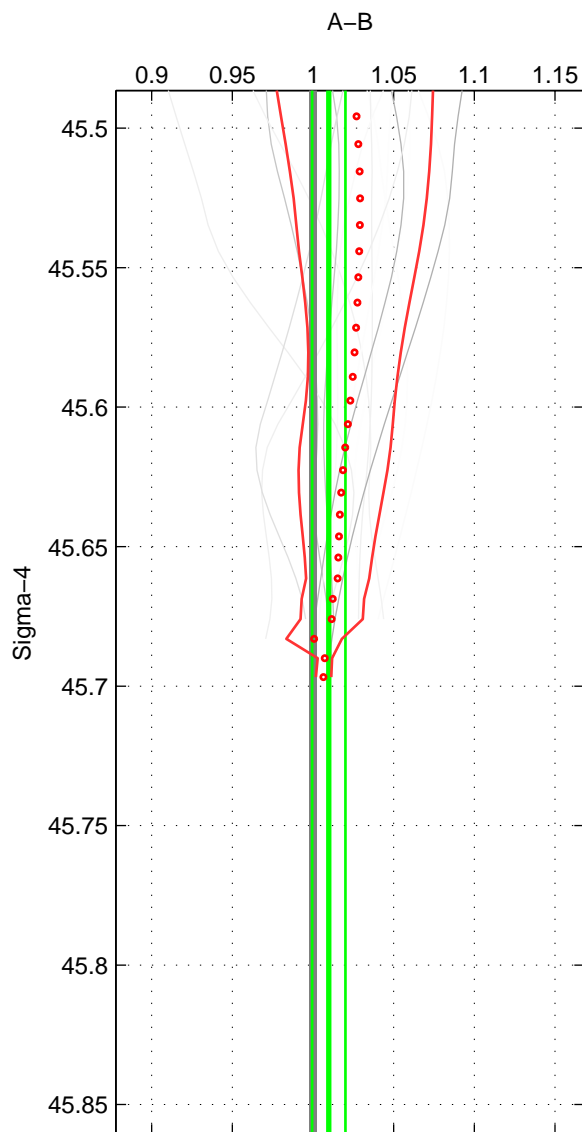

Cruise A (red). Date: Nov 1995 Cruisename: 625-49RY19951115
 Cruise B (blue). Date: May 2001 Cruisename: 655-49UF20010509

*** "Favourite" values are those of space 1.

	Offset	O.StDev	Ratio	R.Stdev	Rating
SIGMA:	1.132	1.236	1.010	0.010	5
THETA:	1.113	0.765	1.010	0.006	4
DEPTH:	4.299	0.930	1.048	0.012	3
FAV.:	1.132	1.236	1.010	0.010	5

Profiles of A: 13
 Profiles of B: 5
 Diff profs : 14
 WMoffset (A-B): 1.1317
 WMoffset stdev: 1.236
 WMratio (A/B): 1.0098
 WMratio stdev: 0.010308

Quality (1-5): 5

Profiles of A: 13
 Profiles of B: 5
 Diff profs : 14
 WMoffset (A-B): 1.113
 WMoffset stdev: 0.76549
 WMratio (A/B): 1.0096
 WMratio stdev: 0.0061879

Quality (1-5): 4

Profiles of A: 13
 Profiles of B: 5
 Diff profs : 14
 WMoffset (A-B): 4.2993
 WMoffset stdev: 0.92973
 WMratio (A/B): 1.0478
 WMratio stdev: 0.012293

Quality (1-5): 3

Please note that statistics are bad.