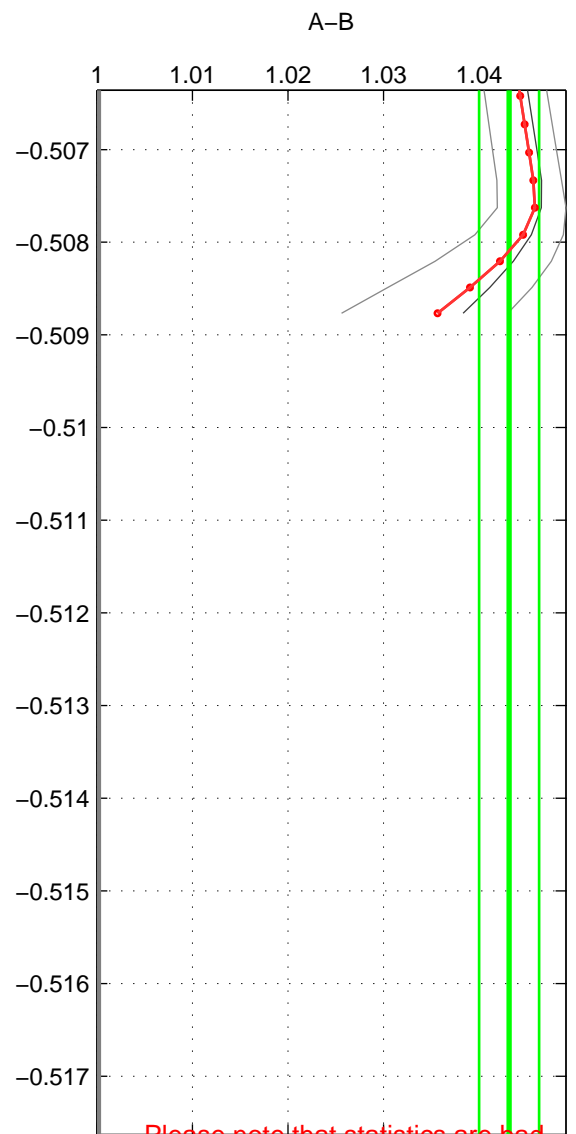

Cruise A (red). Date: Aug 2007 Cruisename: 45-18SN20070726
 Cruise B (blue). Date: Aug 2004 Cruisename: 56-32H120040718

*** "Favourite" values are those of space 1.

	Offset	O.StDev	Ratio	R.Stdev	Rating
SIGMA:	7.473	2.353	1.026	0.008	3
THETA:	12.113	0.894	1.043	0.003	2
DEPTH:	9.628	1.885	1.034	0.007	2
FAV.:	7.473	2.353	1.026	0.008	3

Profiles of A: 6
 Profiles of B: 1
 Diff profs : 4
 WMoffset (A-B): 7.4728
 WMoffset stdev: 2.3534
 WMratio (A/B): 1.0263
 WMratio stdev: 0.0082714

Quality (1-5): 3

Please note that statistics are bad.

Profiles of A: 5
 Profiles of B: 1
 Diff profs : 3
 WMoffset (A-B): 12.113
 WMoffset stdev: 0.89444
 WMratio (A/B): 1.0431
 WMratio stdev: 0.0031404

Quality (1-5): 2

Please note that statistics are bad.

Profiles of A: 6
 Profiles of B: 1
 Diff profs : 4
 WMoffset (A-B): 9.6282
 WMoffset stdev: 1.8854
 WMratio (A/B): 1.034
 WMratio stdev: 0.0068754

Quality (1-5): 2