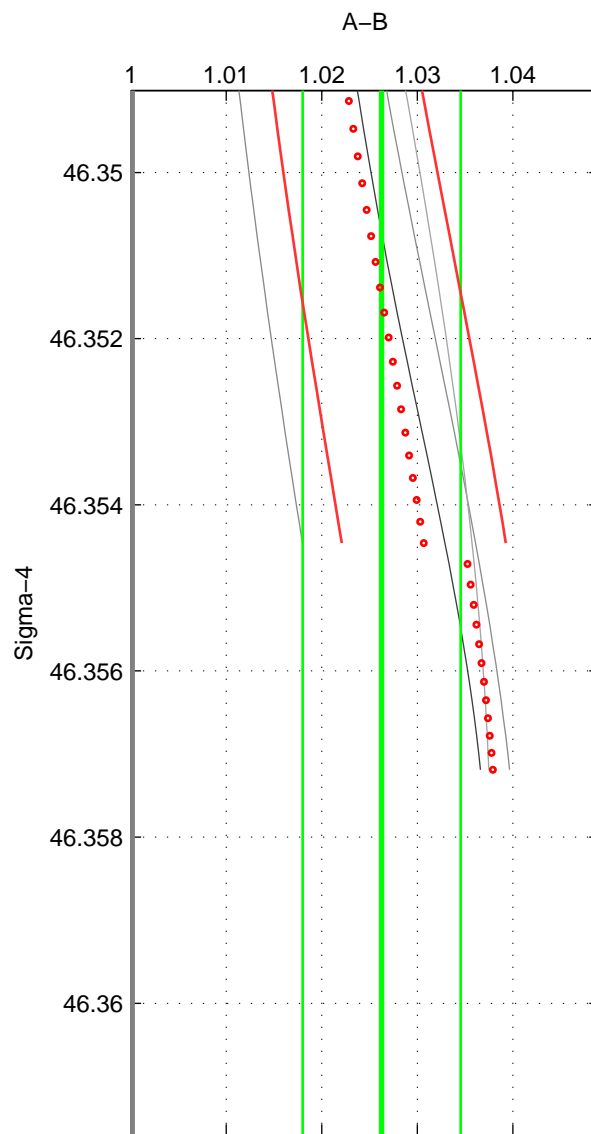

Cruise A (red). Date: Aug 2007 Cruisename: 45-18SN20070726
 Cruise B (blue). Date: Aug 2004 Cruisename: 56-32H120040718

*** "Favourite" values are those of space 1.

	Offset	O.StDev	Ratio	R.Stdev	Rating
SIGMA:	7.473	2.353	1.026	0.008	3
THETA:	12.113	0.894	1.043	0.003	2
DEPTH:	9.628	1.885	1.034	0.007	2
FAV.:	7.473	2.353	1.026	0.008	3

Profiles of A: 6
 Profiles of B: 1
 Diff profs : 4
 WMoffset (A-B): 7.4728
 WMoffset stdev: 2.3534
 WMratio (A/B): 1.0263
 WMratio stdev: 0.0082714

Quality (1-5): 3

Please note that statistics are bad.

Profiles of A: 5
 Profiles of B: 1
 Diff profs : 3
 WMoffset (A-B): 12.113
 WMoffset stdev: 0.89444
 WMratio (A/B): 1.0431
 WMratio stdev: 0.0031404

Quality (1-5): 2

Please note that statistics are bad.

Profiles of A: 6
 Profiles of B: 1
 Diff profs : 4
 WMoffset (A-B): 9.6282
 WMoffset stdev: 1.8854
 WMratio (A/B): 1.034
 WMratio stdev: 0.0068754

Quality (1-5): 2