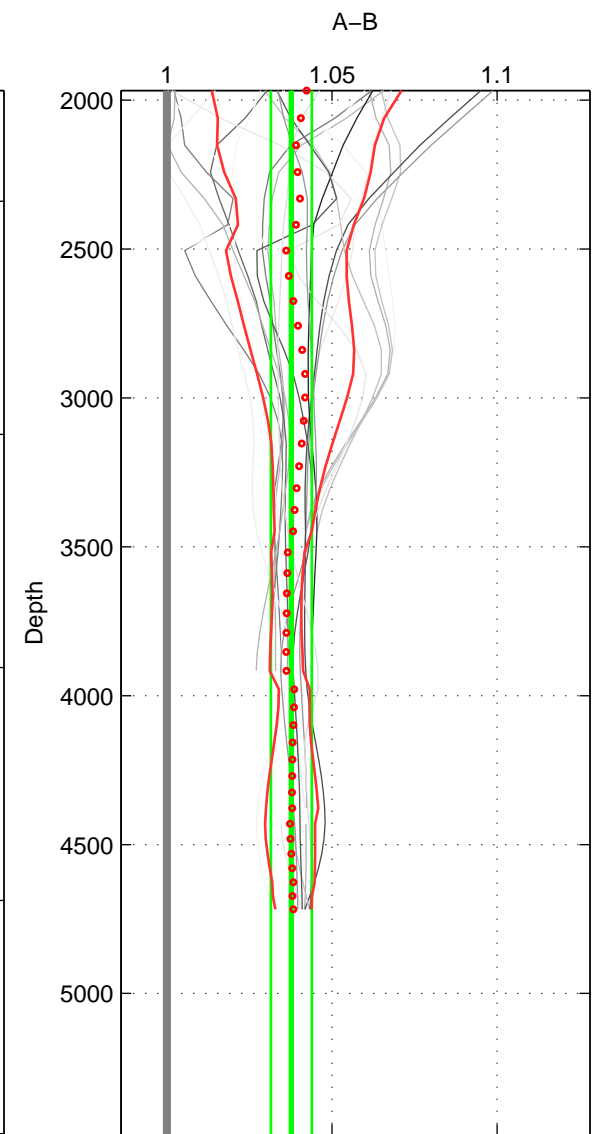

Cruise A (red). Date: Jun 1981 Cruisename: 235-31AN19810612
 Cruise B (blue). Date: Aug 1993 Cruisename: 251-33MW19930704.1

*** "Favourite" values are means of spaces 1 2 3.

	Offset	O.StDev	Ratio	R.Stdev	Rating
SIGMA:	9.007	1.695	1.038	0.007	5
THETA:	9.318	1.174	1.039	0.005	5
DEPTH:	8.985	1.434	1.038	0.006	5
FAV.:	9.103	1.434	1.038	0.006	5

Profiles of A: 7
 Profiles of B: 4
 Diff profs : 22
 WMoffset (A-B): 9.0069
 WMoffset stdev: 1.6948
 WMratio (A/B): 1.0377
 WMratio stdev: 0.0073302

Quality (1-5): 5

Profiles of A: 7
 Profiles of B: 4
 Diff profs : 22
 WMoffset (A-B): 9.318
 WMoffset stdev: 1.1742
 WMratio (A/B): 1.0391
 WMratio stdev: 0.0051191

Quality (1-5): 5

Profiles of A: 7
 Profiles of B: 4
 Diff profs : 22
 WMoffset (A-B): 8.9845
 WMoffset stdev: 1.4343
 WMratio (A/B): 1.0377
 WMratio stdev: 0.0062085

Quality (1-5): 5