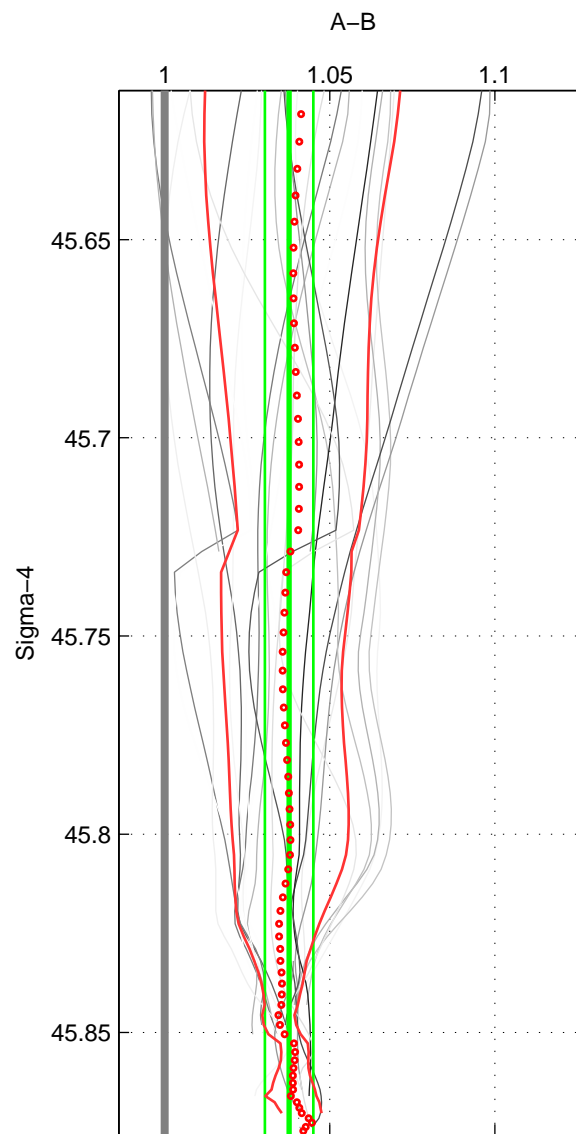

Cruise A (red). Date: Jun 1981 Cruisename: 235-31AN19810612
 Cruise B (blue). Date: Aug 1993 Cruisename: 251-33MW19930704.1

*** "Favourite" values are means of spaces 1 2 3.

	Offset	O.StDev	Ratio	R.Stdev	Rating
SIGMA:	9.007	1.695	1.038	0.007	5
THETA:	9.318	1.174	1.039	0.005	5
DEPTH:	8.985	1.434	1.038	0.006	5
FAV.:	9.103	1.434	1.038	0.006	5

Profiles of A: 7
 Profiles of B: 4
 Diff profs : 22
 WMoffset (A-B): 9.0069
 WMoffset stdev: 1.6948
 WMratio (A/B): 1.0377
 WMratio stdev: 0.0073302

Quality (1-5): 5

Profiles of A: 7
 Profiles of B: 4
 Diff profs : 22
 WMoffset (A-B): 9.318
 WMoffset stdev: 1.1742
 WMratio (A/B): 1.0391
 WMratio stdev: 0.0051191

Quality (1-5): 5

Profiles of A: 7
 Profiles of B: 4
 Diff profs : 22
 WMoffset (A-B): 8.9845
 WMoffset stdev: 1.4343
 WMratio (A/B): 1.0377
 WMratio stdev: 0.0062085

Quality (1-5): 5