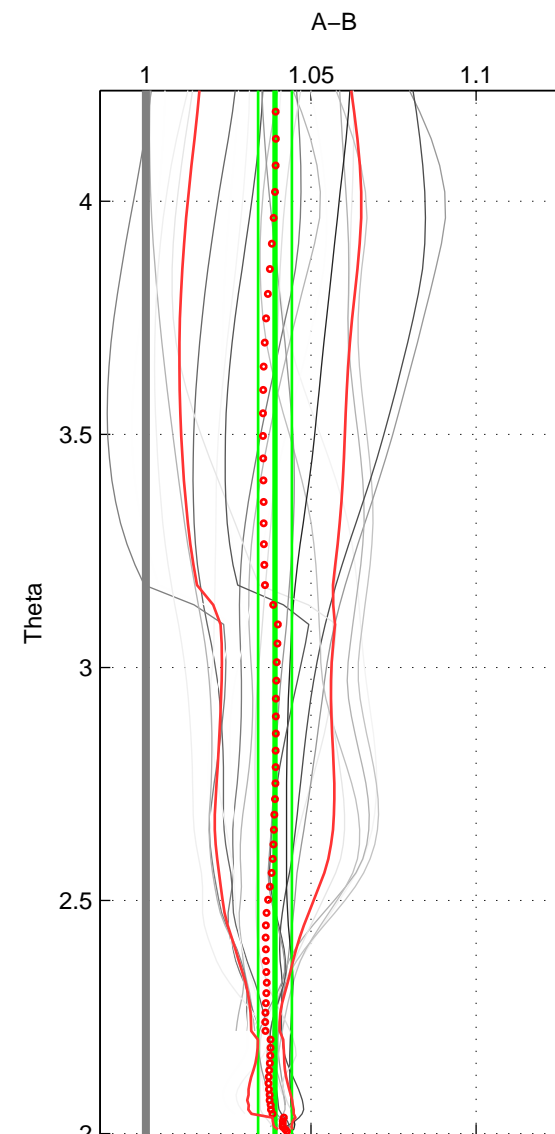

Cruise A (red). Date: Jun 1981 Cruisename: 235-31AN19810612
 Cruise B (blue). Date: Aug 1993 Cruisename: 251-33MW19930704.1

*** "Favourite" values are means of spaces 1 2 3.

	Offset	O.StDev	Ratio	R.Stdev	Rating
SIGMA:	9.007	1.695	1.038	0.007	5
THETA:	9.318	1.174	1.039	0.005	5
DEPTH:	8.985	1.434	1.038	0.006	5
FAV.:	9.103	1.434	1.038	0.006	5

Profiles of A: 7
 Profiles of B: 4
 Diff profs : 22
 WMoffset (A-B): 9.0069
 WMoffset stdev: 1.6948
 WMratio (A/B): 1.0377
 WMratio stdev: 0.0073302

Quality (1-5): 5

Profiles of A: 7
 Profiles of B: 4
 Diff profs : 22
 WMoffset (A-B): 9.318
 WMoffset stdev: 1.1742
 WMratio (A/B): 1.0391
 WMratio stdev: 0.0051191

Quality (1-5): 5

Profiles of A: 7
 Profiles of B: 4
 Diff profs : 22
 WMoffset (A-B): 8.9845
 WMoffset stdev: 1.4343
 WMratio (A/B): 1.0377
 WMratio stdev: 0.0062085

Quality (1-5): 5