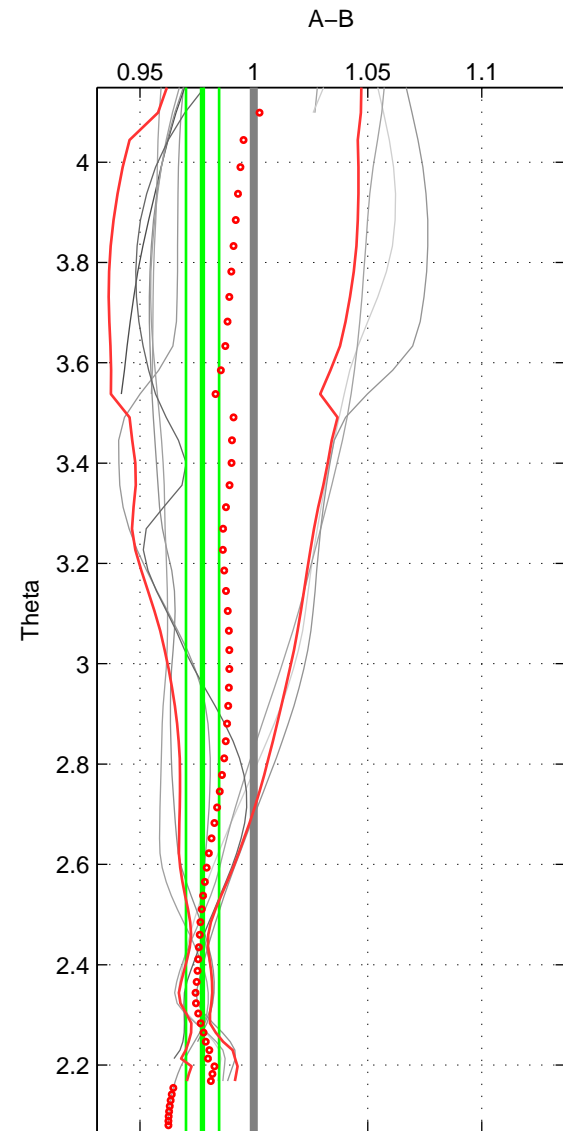

Cruise A (red). Date: Aug 1993 Cruisename: 251-33MW19930704.1  
 Cruise B (blue). Date: Feb 2001 Cruisename: 263-35A320010203

\*\*\* "Favourite" values are those of space 2.

	Offset	O.StDev	Ratio	R.Stdev	Rating
SIGMA:	-4.915	3.759	0.981	0.015	4
THETA:	-5.640	1.809	0.977	0.007	5
DEPTH:	-5.095	3.187	0.980	0.013	4
FAV.:	-5.640	1.809	0.977	0.007	5

Profiles of A: 8  
 Profiles of B: 5  
 Diff profs: 11  
 WMoffset (A-B): -4.9152  
 WMoffset stdev: 3.7589  
 WMratio (A/B): 0.98091  
 WMratio stdev: 0.014912

Quality (1-5): 4

Profiles of A: 8  
 Profiles of B: 5  
 Diff profs: 11  
 WMoffset (A-B): -5.6403  
 WMoffset stdev: 1.8093  
 WMratio (A/B): 0.97749  
 WMratio stdev: 0.007228

Quality (1-5): 5

Profiles of A: 8  
 Profiles of B: 5  
 Diff profs: 11  
 WMoffset (A-B): -5.0952  
 WMoffset stdev: 3.1865  
 WMratio (A/B): 0.97959  
 WMratio stdev: 0.012842

Quality (1-5): 4