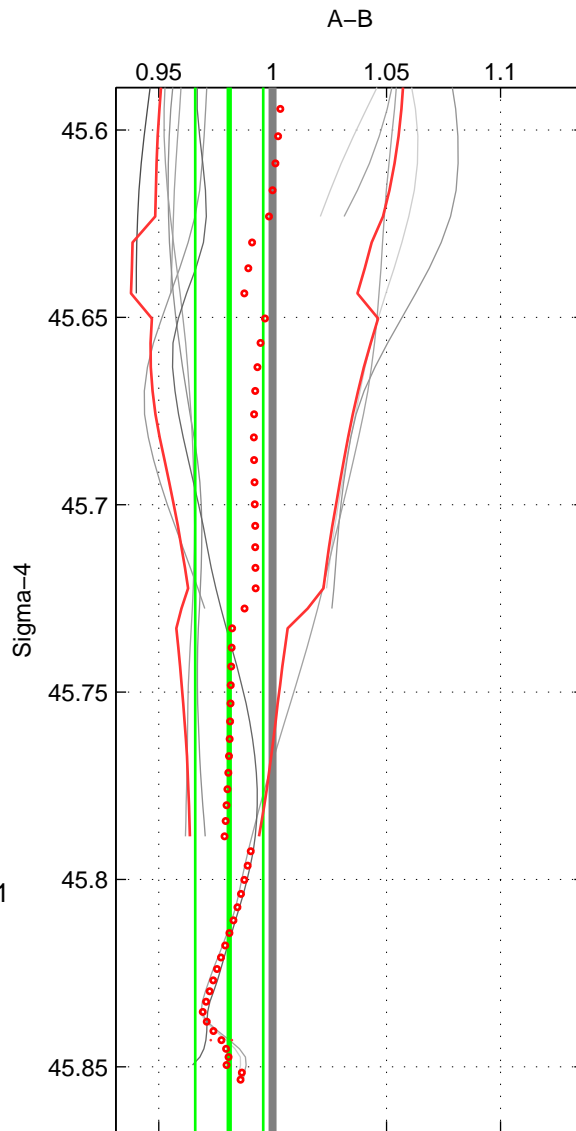

Cruise A (red). Date: Aug 1993 Cruisename: 251-33MW19930704.1  
 Cruise B (blue). Date: Feb 2001 Cruisename: 263-35A320010203

\*\*\* "Favourite" values are those of space 2.

	Offset	O.StDev	Ratio	R.Stdev	Rating
SIGMA:	-4.915	3.759	0.981	0.015	4
THETA:	-5.640	1.809	0.977	0.007	5
DEPTH:	-5.095	3.187	0.980	0.013	4
FAV.:	-5.640	1.809	0.977	0.007	5

Profiles of A: 8  
 Profiles of B: 5  
 Diff profs: 11  
 WMoffset (A-B): -4.9152  
 WMoffset stdev: 3.7589  
 WMratio (A/B): 0.98091  
 WMratio stdev: 0.014912

Quality (1-5): 4

Profiles of A: 8  
 Profiles of B: 5  
 Diff profs: 11  
 WMoffset (A-B): -5.6403  
 WMoffset stdev: 1.8093  
 WMratio (A/B): 0.97749  
 WMratio stdev: 0.007228

Quality (1-5): 5

Profiles of A: 8  
 Profiles of B: 5  
 Diff profs: 11  
 WMoffset (A-B): -5.0952  
 WMoffset stdev: 3.1865  
 WMratio (A/B): 0.97959  
 WMratio stdev: 0.012842

Quality (1-5): 4