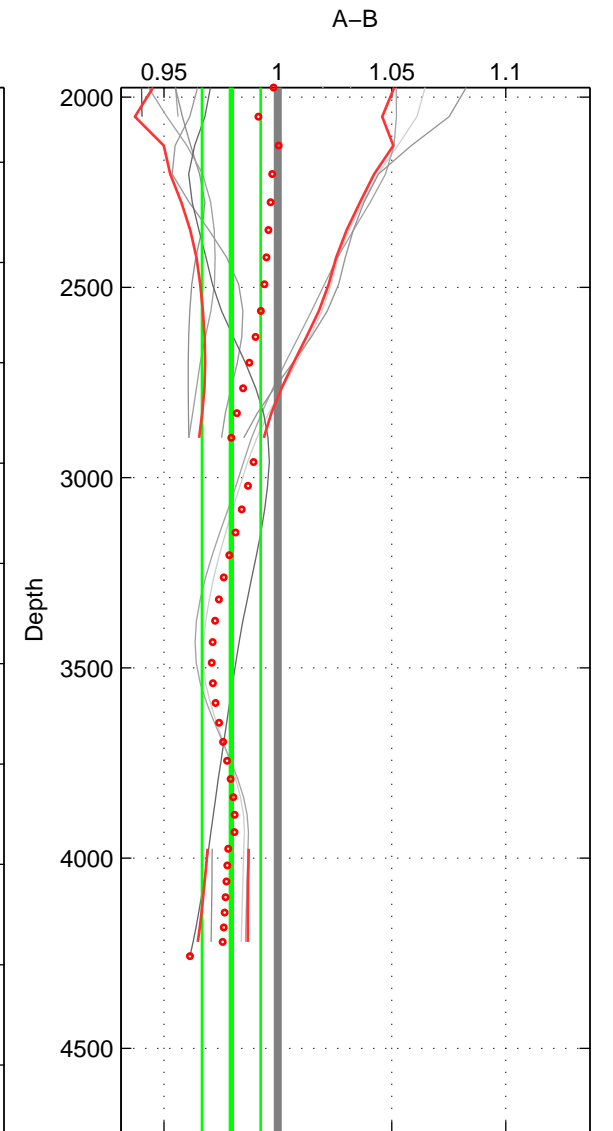

Cruise A (red). Date: Aug 1993 Cruisename: 251-33MW19930704.1  
 Cruise B (blue). Date: Feb 2001 Cruisename: 263-35A320010203

\*\*\* "Favourite" values are those of space 2.

	Offset	O.StDev	Ratio	R.Stdev	Rating
SIGMA:	-4.915	3.759	0.981	0.015	4
THETA:	-5.640	1.809	0.977	0.007	5
DEPTH:	-5.095	3.187	0.980	0.013	4
FAV.:	-5.640	1.809	0.977	0.007	5

Profiles of A: 8  
 Profiles of B: 5  
 Diff profs: 11  
 WMoffset (A-B): -4.9152  
 WMoffset stdev: 3.7589  
 WMratio (A/B): 0.98091  
 WMratio stdev: 0.014912

Quality (1-5): 4

Profiles of A: 8  
 Profiles of B: 5  
 Diff profs: 11  
 WMoffset (A-B): -5.6403  
 WMoffset stdev: 1.8093  
 WMratio (A/B): 0.97749  
 WMratio stdev: 0.007228

Quality (1-5): 5

Profiles of A: 8  
 Profiles of B: 5  
 Diff profs: 11  
 WMoffset (A-B): -5.0952  
 WMoffset stdev: 3.1865  
 WMratio (A/B): 0.97959  
 WMratio stdev: 0.012842

Quality (1-5): 4