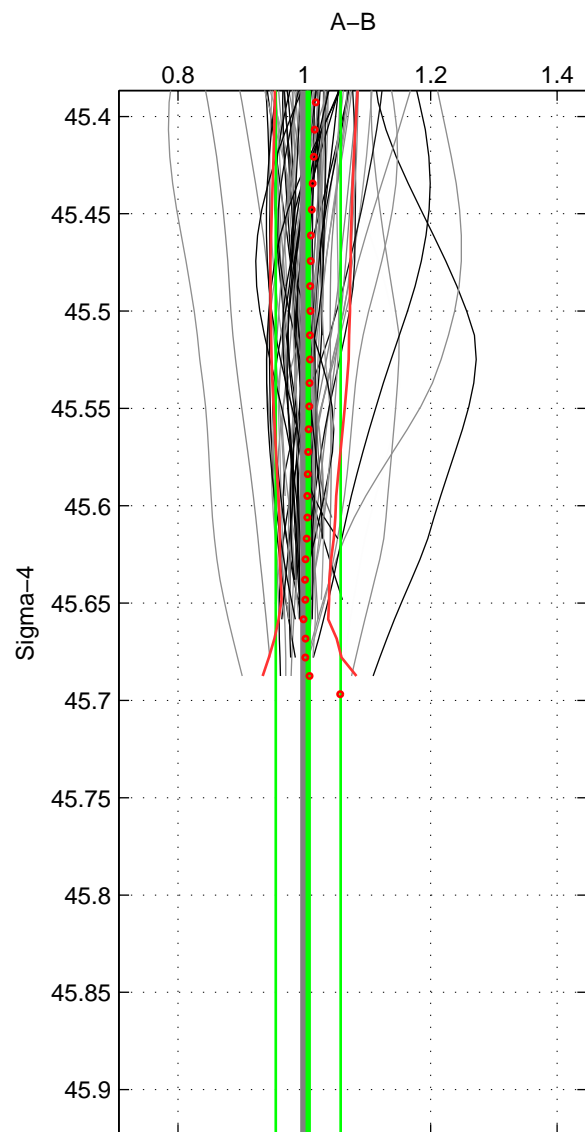

Cruise A (red). Date: Feb 2003 Cruisename: 660-49UF20030225

Cruise B (blue). Date: Feb 2008 Cruisename: 676-49UF20080117

*** "Favourite" values are means of spaces 1 2.

	Offset	O.StDev	Ratio	R.Stdev	Rating
SIGMA:	0.358	3.917	1.006	0.051	5
THETA:	0.556	4.419	1.012	0.067	5
DEPTH:	0.859	0.401	1.013	0.002	3
FAV.:	0.457	4.168	1.009	0.059	5

Profiles of A: 45
 Profiles of B: 34
 Diff profs : 83
 WMoffset (A-B): 0.35767
 WMoffset stdev: 3.9174
 WMratio (A/B): 1.0063
 WMratio stdev: 0.051358

Quality (1-5): 5

Profiles of A: 45
 Profiles of B: 34
 Diff profs : 83
 WMoffset (A-B): 0.55595
 WMoffset stdev: 4.4191
 WMratio (A/B): 1.0121
 WMratio stdev: 0.066679

Quality (1-5): 5

Profiles of A: 45
 Profiles of B: 34
 Diff profs : 83
 WMoffset (A-B): 0.85939
 WMoffset stdev: 0.40051
 WMratio (A/B): 1.0126
 WMratio stdev: 0.0023706

Quality (1-5): 3

Please note that statistics are bad.