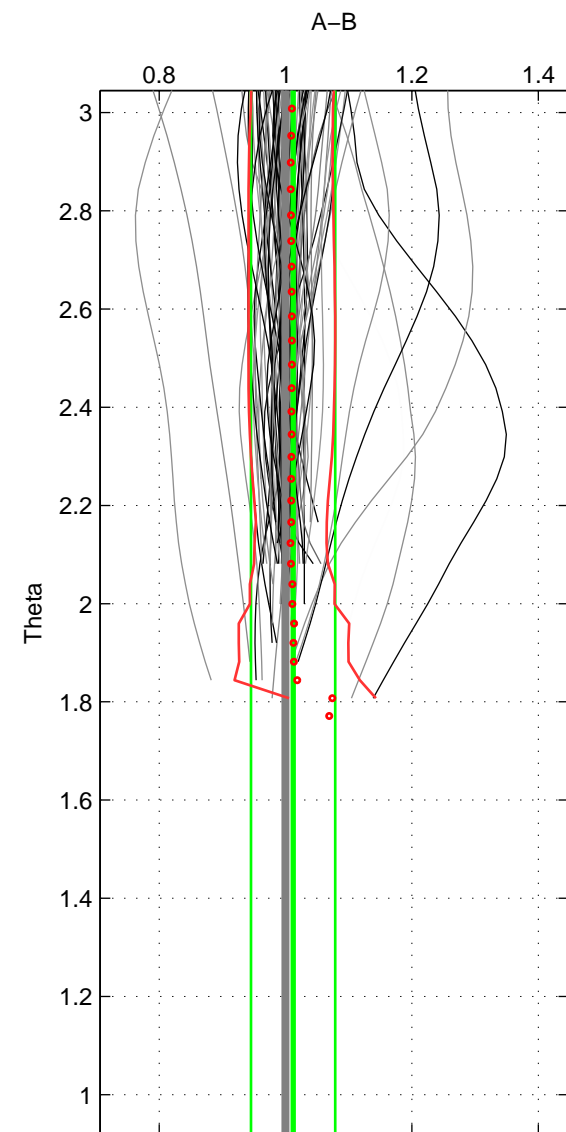

Cruise A (red). Date: Feb 2003 Cruisename: 660-49UF20030225

Cruise B (blue). Date: Feb 2008 Cruisename: 676-49UF20080117

*** "Favourite" values are means of spaces 1 2.

	Offset	O.StDev	Ratio	R.Stdev	Rating
SIGMA:	0.358	3.917	1.006	0.051	5
THETA:	0.556	4.419	1.012	0.067	5
DEPTH:	0.859	0.401	1.013	0.002	3
FAV.:	0.457	4.168	1.009	0.059	5

Profiles of A: 45
 Profiles of B: 34
 Diff profs : 83
 WMoffset (A-B): 0.35767
 WMoffset stdev: 3.9174
 WMratio (A/B): 1.0063
 WMratio stdev: 0.051358

Quality (1-5): 5

Profiles of A: 45
 Profiles of B: 34
 Diff profs : 83
 WMoffset (A-B): 0.55595
 WMoffset stdev: 4.4191
 WMratio (A/B): 1.0121
 WMratio stdev: 0.066679

Quality (1-5): 5

Profiles of A: 45
 Profiles of B: 34
 Diff profs : 83
 WMoffset (A-B): 0.85939
 WMoffset stdev: 0.40051
 WMratio (A/B): 1.0126
 WMratio stdev: 0.0023706

Quality (1-5): 3

Please note that statistics are bad.