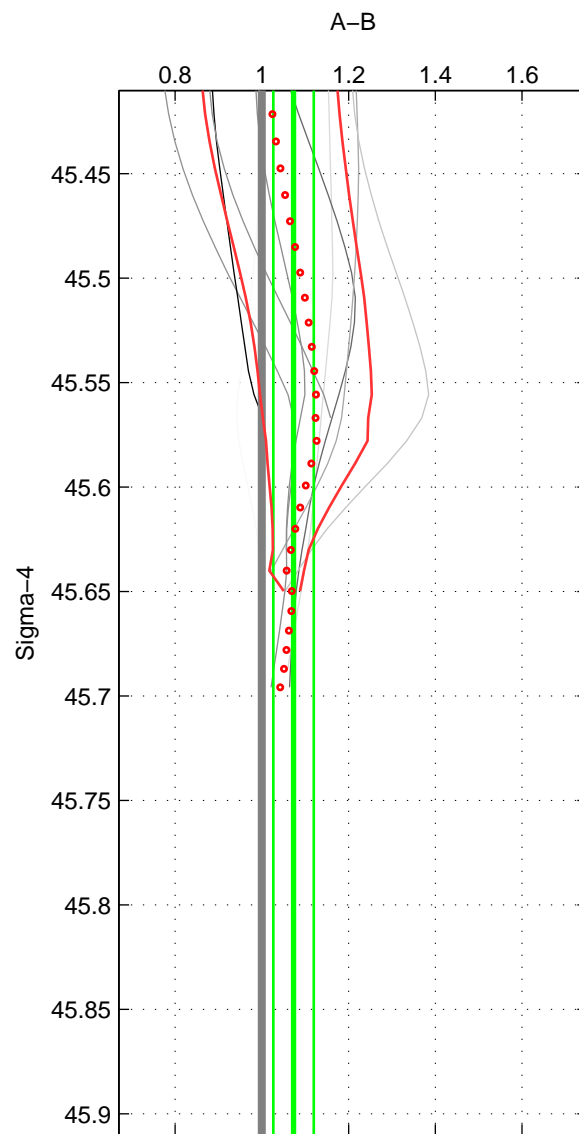

Cruise A (red). Date: Jul 2005 Cruisename: 669-49UF20050615  
 Cruise B (blue). Date: Nov 2001 Cruisename: 695-49UP20011010

\*\*\* "Favourite" values are those of space 2.

	Offset	O.StDev	Ratio	R.Stdev	Rating
SIGMA:	4.837	3.396	1.073	0.047	4
THETA:	3.494	4.133	1.048	0.056	5
DEPTH:	1.142	1.040	1.015	0.017	3
FAV.:	3.494	4.133	1.048	0.056	5

Profiles of A: 26  
 Profiles of B: 3  
 Diff profs: 9  
 WMoffset (A-B): 4.8373  
 WMoffset stdev: 3.3958  
 WMratio (A/B): 1.0731  
 WMratio stdev: 0.046787

Quality (1-5): 4

Profiles of A: 26  
 Profiles of B: 17  
 Diff profs: 28  
 WMoffset (A-B): 3.4936  
 WMoffset stdev: 4.1327  
 WMratio (A/B): 1.0484  
 WMratio stdev: 0.05636

Quality (1-5): 5

Profiles of A: 26  
 Profiles of B: 17  
 Diff profs: 28  
 WMoffset (A-B): 1.1422  
 WMoffset stdev: 1.0403  
 WMratio (A/B): 1.0153  
 WMratio stdev: 0.016579

Quality (1-5): 3

Please note that statistics are bad.