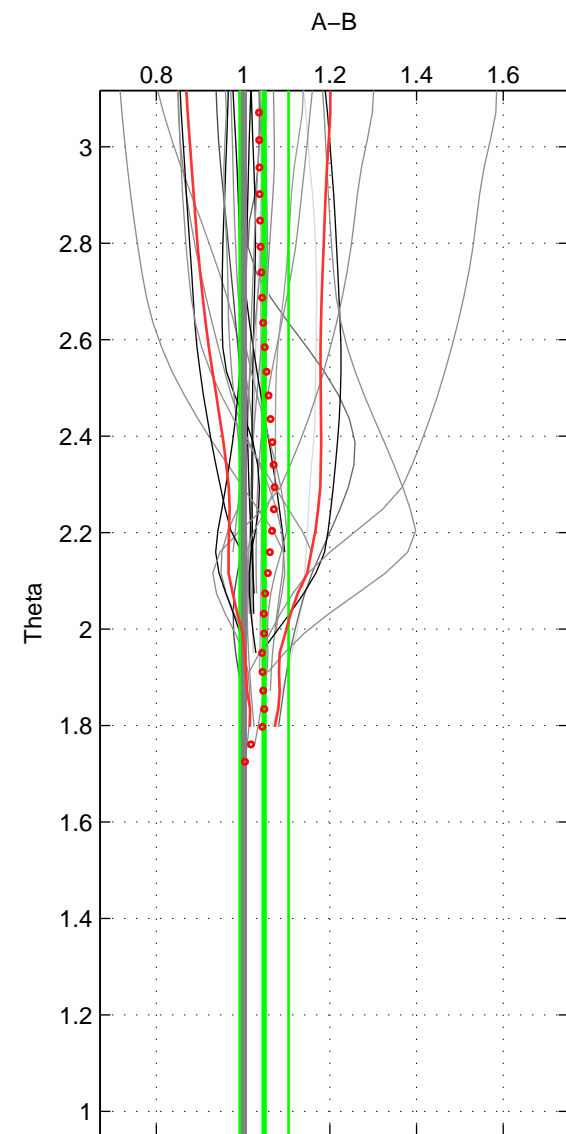

Cruise A (red). Date: Jul 2005 Cruisename: 669-49UF20050615  
 Cruise B (blue). Date: Nov 2001 Cruisename: 695-49UP20011010

\*\*\* "Favourite" values are those of space 2.

	Offset	O.StDev	Ratio	R.Stdev	Rating
SIGMA:	4.837	3.396	1.073	0.047	4
THETA:	3.494	4.133	1.048	0.056	5
DEPTH:	1.142	1.040	1.015	0.017	3
FAV.:	3.494	4.133	1.048	0.056	5

Profiles of A: 26  
 Profiles of B: 3  
 Diff profs: 9  
 WMoffset (A-B): 4.8373  
 WMoffset stdev: 3.3958  
 WMratio (A/B): 1.0731  
 WMratio stdev: 0.046787

Quality (1-5): 4

Profiles of A: 26  
 Profiles of B: 17  
 Diff profs: 28  
 WMoffset (A-B): 3.4936  
 WMoffset stdev: 4.1327  
 WMratio (A/B): 1.0484  
 WMratio stdev: 0.05636

Quality (1-5): 5

Profiles of A: 26  
 Profiles of B: 17  
 Diff profs: 28  
 WMoffset (A-B): 1.1422  
 WMoffset stdev: 1.0403  
 WMratio (A/B): 1.0153  
 WMratio stdev: 0.016579

Quality (1-5): 3

Please note that statistics are bad.