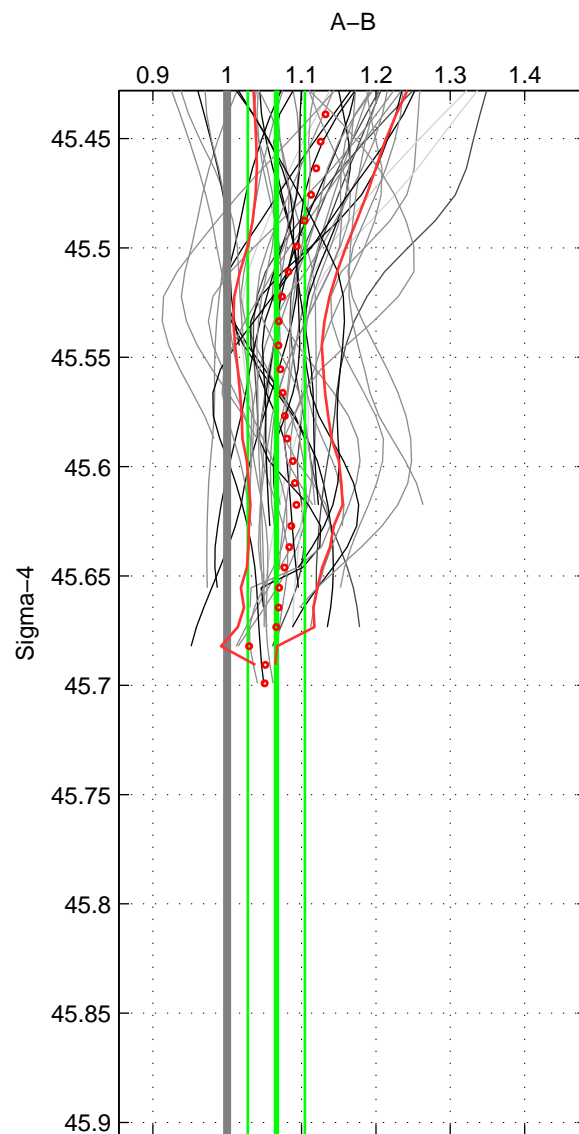

Cruise A (red). Date: May 1993 Cruisename: 558-49HH19930513

Cruise B (blue). Date: Jul 2002 Cruisename: 697-49UP20020620

*** "Favourite" values are those of space 1.

	Offset	O.StDev	Ratio	R.Stdev	Rating
SIGMA:	3.763	2.322	1.066	0.038	5
THETA:	3.047	2.136	1.050	0.031	4
DEPTH:	5.464	1.126	1.108	0.011	3
FAV. :	3.763	2.322	1.066	0.038	5

Profiles of A: 16
 Profiles of B: 19
 Diff profs : 46
 WMoffset (A-B): 3.7625
 WMoffset stdev: 2.3223
 WMratio (A/B): 1.0662
 WMratio stdev: 0.038418

Quality (1-5): 5

Profiles of A: 16
 Profiles of B: 19
 Diff profs : 46
 WMoffset (A-B): 3.0468
 WMoffset stdev: 2.1357
 WMratio (A/B): 1.0505
 WMratio stdev: 0.031319

Quality (1-5): 4

Profiles of A: 16
 Profiles of B: 19
 Diff profs : 46
 WMoffset (A-B): 5.4644
 WMoffset stdev: 1.1261
 WMratio (A/B): 1.1078
 WMratio stdev: 0.011437

Quality (1-5): 3

Please note that statistics are bad.