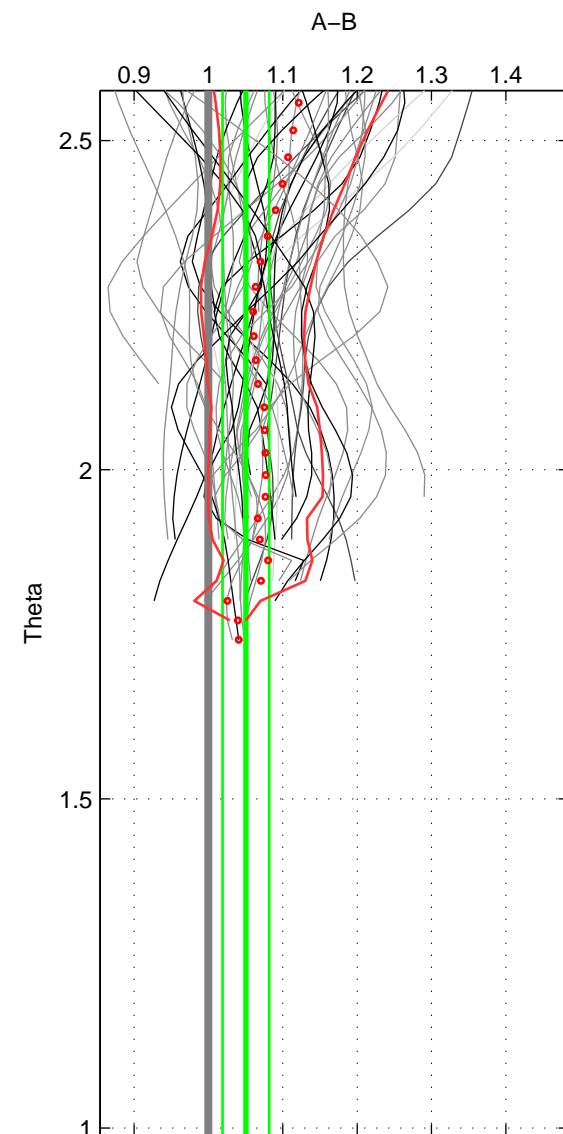

Cruise A (red). Date: May 1993 Cruisename: 558-49HH19930513

Cruise B (blue). Date: Jul 2002 Cruisename: 697-49UP20020620

*** "Favourite" values are those of space 1.

	Offset	O.StDev	Ratio	R.Stdev	Rating
SIGMA:	3.763	2.322	1.066	0.038	5
THETA:	3.047	2.136	1.050	0.031	4
DEPTH:	5.464	1.126	1.108	0.011	3
FAV. :	3.763	2.322	1.066	0.038	5

Profiles of A: 16
 Profiles of B: 19
 Diff profs : 46
 WMoffset (A-B): 3.7625
 WMoffset stdev: 2.3223
 WMratio (A/B): 1.0662
 WMratio stdev: 0.038418

Quality (1-5): 5

Profiles of A: 16
 Profiles of B: 19
 Diff profs : 46
 WMoffset (A-B): 3.0468
 WMoffset stdev: 2.1357
 WMratio (A/B): 1.0505
 WMratio stdev: 0.031319

Quality (1-5): 4

Profiles of A: 16
 Profiles of B: 19
 Diff profs : 46
 WMoffset (A-B): 5.4644
 WMoffset stdev: 1.1261
 WMratio (A/B): 1.1078
 WMratio stdev: 0.011437

Quality (1-5): 3

Please note that statistics are bad.