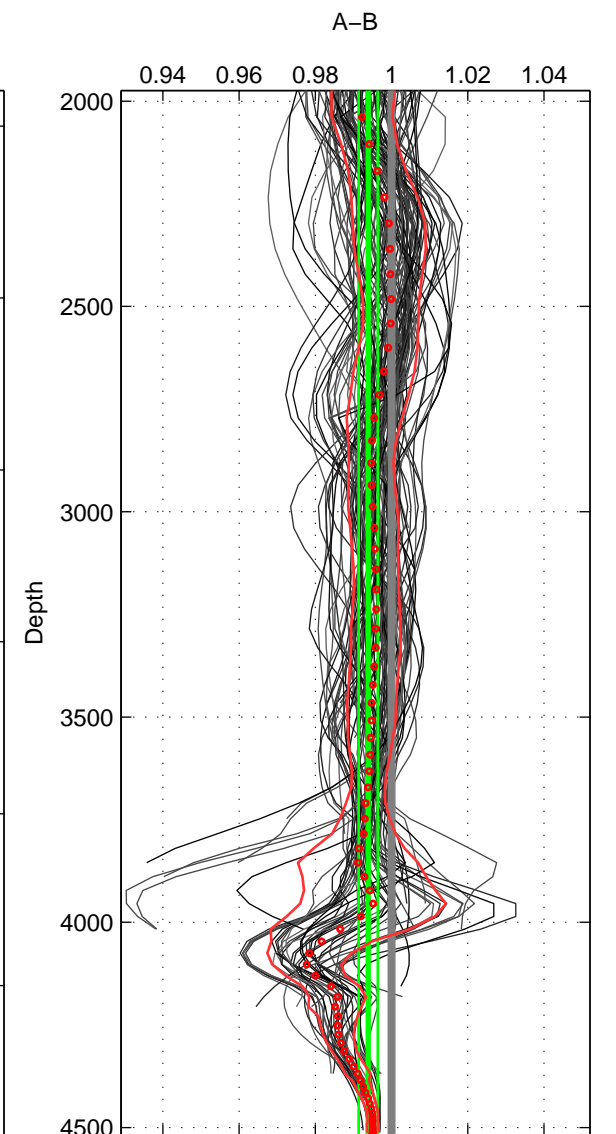

Cruise A (red). Date: Sep 1995 Cruisename: 269-35LU19950909
 Cruise B (blue). Date: Aug 1999 Cruisename: 271-35TH19990712

*** "Favourite" values are means of spaces 1 2 3.

	Offset	O.StDev	Ratio	R.Stdev	Rating
SIGMA:	-0.822	1.124	0.997	0.005	5
THETA:	-0.695	0.820	0.997	0.004	5
DEPTH:	-1.417	0.570	0.994	0.003	5
FAV. :	-0.978	0.838	0.996	0.004	5

Profiles of A: 25
 Profiles of B: 33
 Diff profs : 100
 WMoffset (A-B): -0.82155
 WMoffset stdev: 1.1238
 WMratio (A/B): 0.99655
 WMratio stdev: 0.0047705

Quality (1-5): 5

Profiles of A: 25
 Profiles of B: 33
 Diff profs : 100
 WMoffset (A-B): -0.69493
 WMoffset stdev: 0.82039
 WMratio (A/B): 0.99703
 WMratio stdev: 0.0035473

Quality (1-5): 5

Profiles of A: 25
 Profiles of B: 33
 Diff profs : 100
 WMoffset (A-B): -1.4165
 WMoffset stdev: 0.57009
 WMratio (A/B): 0.9939
 WMratio stdev: 0.0025161

Quality (1-5): 5