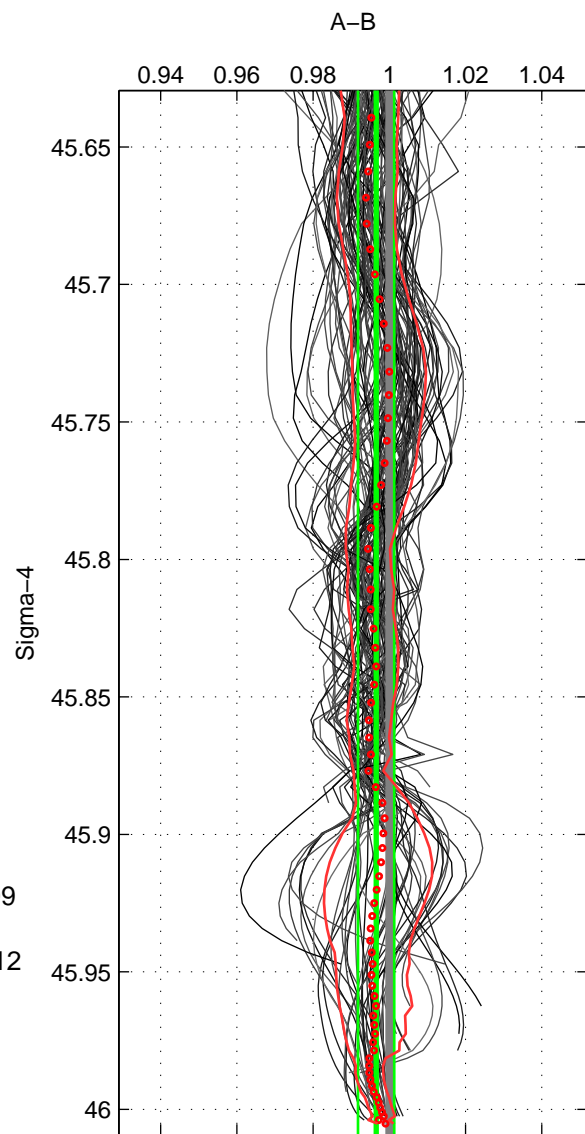

Cruise A (red). Date: Sep 1995 Cruisename: 269-35LU19950909
 Cruise B (blue). Date: Aug 1999 Cruisename: 271-35TH19990712

*** "Favourite" values are means of spaces 1 2 3.

	Offset	O.StDev	Ratio	R.Stdev	Rating
SIGMA:	-0.822	1.124	0.997	0.005	5
THETA:	-0.695	0.820	0.997	0.004	5
DEPTH:	-1.417	0.570	0.994	0.003	5
FAV. :	-0.978	0.838	0.996	0.004	5

Profiles of A: 25
 Profiles of B: 33
 Diff profs : 100
 WMoffset (A-B): -0.82155
 WMoffset stdev: 1.1238
 WMratio (A/B): 0.99655
 WMratio stdev: 0.0047705

Quality (1-5): 5

Profiles of A: 25
 Profiles of B: 33
 Diff profs : 100
 WMoffset (A-B): -0.69493
 WMoffset stdev: 0.82039
 WMratio (A/B): 0.99703
 WMratio stdev: 0.0035473

Quality (1-5): 5

Profiles of A: 25
 Profiles of B: 33
 Diff profs : 100
 WMoffset (A-B): -1.4165
 WMoffset stdev: 0.57009
 WMratio (A/B): 0.9939
 WMratio stdev: 0.0025161

Quality (1-5): 5