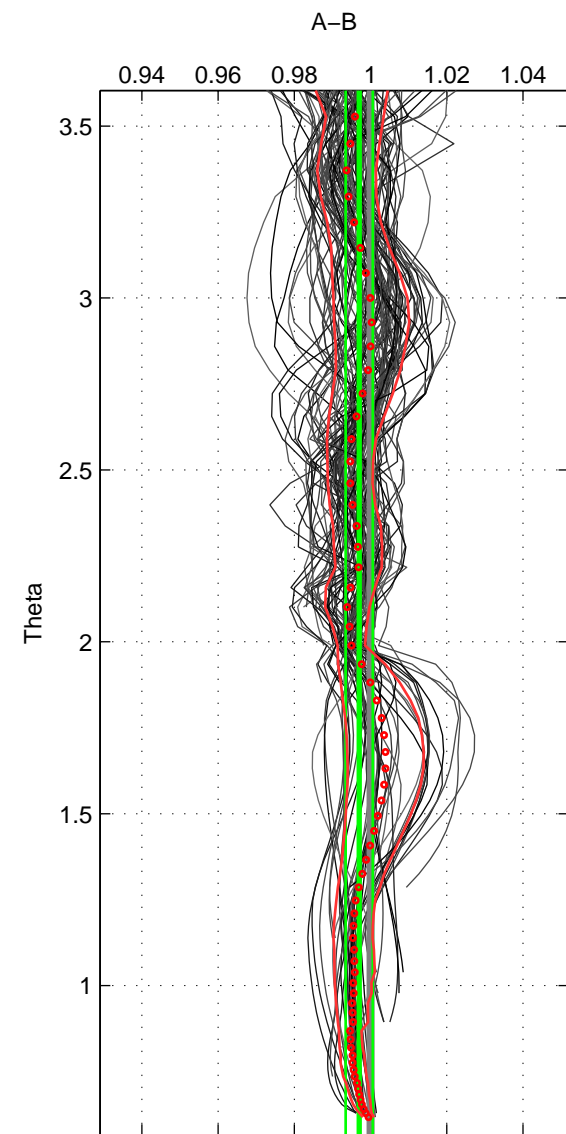

Cruise A (red). Date: Sep 1995 Cruisename: 269-35LU19950909
 Cruise B (blue). Date: Aug 1999 Cruisename: 271-35TH19990712

*** "Favourite" values are means of spaces 1 2 3.

	Offset	O.StDev	Ratio	R.Stdev	Rating
SIGMA:	-0.822	1.124	0.997	0.005	5
THETA:	-0.695	0.820	0.997	0.004	5
DEPTH:	-1.417	0.570	0.994	0.003	5
FAV. :	-0.978	0.838	0.996	0.004	5

Profiles of A: 25
 Profiles of B: 33
 Diff profs : 100
 WMoffset (A-B): -0.82155
 WMoffset stdev: 1.1238
 WMratio (A/B): 0.99655
 WMratio stdev: 0.0047705

Quality (1-5): 5

Profiles of A: 25
 Profiles of B: 33
 Diff profs : 100
 WMoffset (A-B): -0.69493
 WMoffset stdev: 0.82039
 WMratio (A/B): 0.99703
 WMratio stdev: 0.0035473

Quality (1-5): 5

Profiles of A: 25
 Profiles of B: 33
 Diff profs : 100
 WMoffset (A-B): -1.4165
 WMoffset stdev: 0.57009
 WMratio (A/B): 0.9939
 WMratio stdev: 0.0025161

Quality (1-5): 5