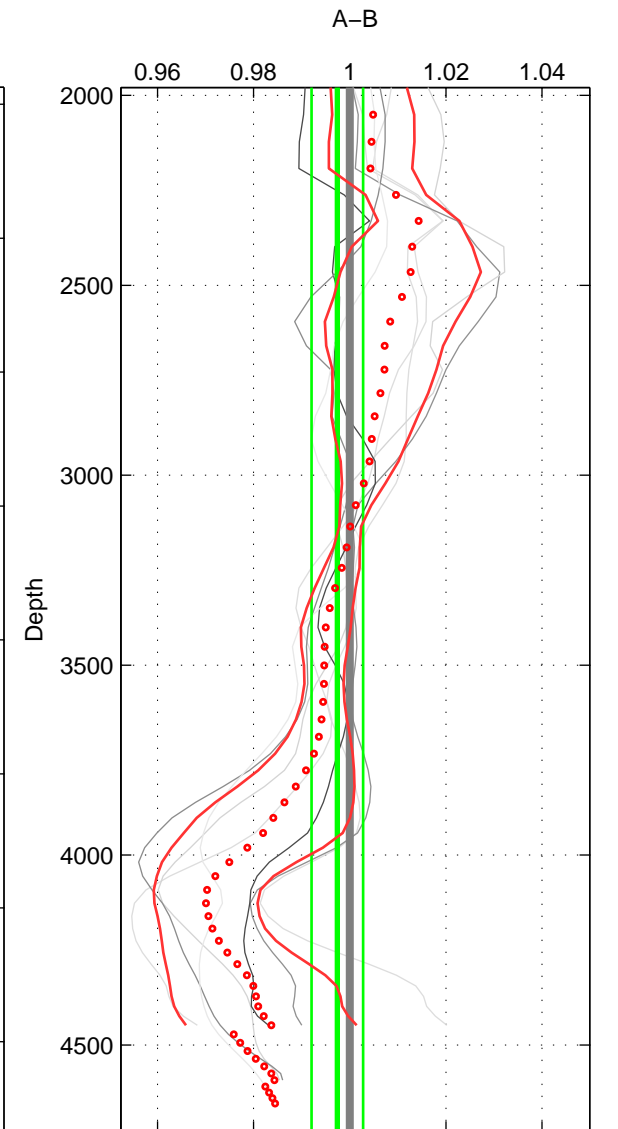

Cruise A (red). Date: Jun 1995 Cruisename: 350-316N19950611
 Cruise B (blue). Date: Aug 1995 Cruisename: 351-316N19950715

*** "Favourite" values are means of spaces 1 2 3.

	Offset	O.StDev	Ratio	R.Stdev	Rating
SIGMA:	-0.093	0.516	0.999	0.003	3
THETA:	-0.020	0.568	1.000	0.003	3
DEPTH:	-0.369	0.898	0.997	0.005	3
FAV. :	-0.161	0.661	0.999	0.004	3

Profiles of A: 4
 Profiles of B: 3
 Diff profs : 7
 WMoffset (A-B): -0.09336
 WMoffset stdev: 0.51632
 WMratio (A/B): 0.99937
 WMratio stdev: 0.0028687

Quality (1-5): 3

Profiles of A: 4
 Profiles of B: 3
 Diff profs : 7
 WMoffset (A-B): -0.019675
 WMoffset stdev: 0.56773
 WMratio (A/B): 0.9998
 WMratio stdev: 0.0031736

Quality (1-5): 3

Profiles of A: 4
 Profiles of B: 3
 Diff profs : 7
 WMoffset (A-B): -0.36928
 WMoffset stdev: 0.89798
 WMratio (A/B): 0.99743
 WMratio stdev: 0.0053615

Quality (1-5): 3