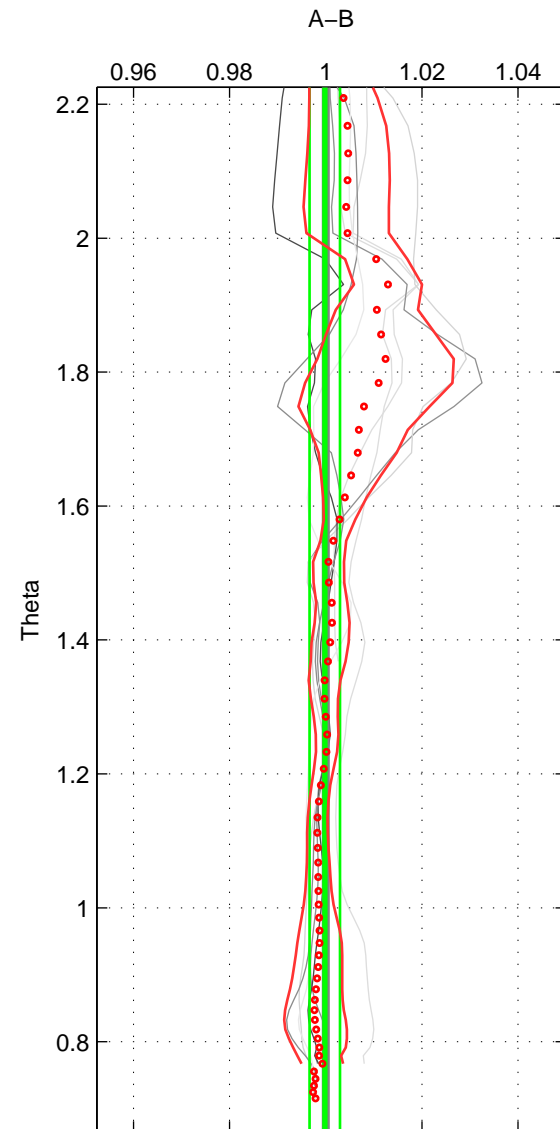

Cruise A (red). Date: Jun 1995 Cruisename: 350-316N19950611
 Cruise B (blue). Date: Aug 1995 Cruisename: 351-316N19950715

*** "Favourite" values are means of spaces 1 2 3.

	Offset	O.StDev	Ratio	R.Stdev	Rating
SIGMA:	-0.093	0.516	0.999	0.003	3
THETA:	-0.020	0.568	1.000	0.003	3
DEPTH:	-0.369	0.898	0.997	0.005	3
FAV. :	-0.161	0.661	0.999	0.004	3

Profiles of A: 4
 Profiles of B: 3
 Diff profs : 7
 WMoffset (A-B): -0.09336
 WMoffset stdev: 0.51632
 WMratio (A/B): 0.99937
 WMratio stdev: 0.0028687

Quality (1-5): 3

Profiles of A: 4
 Profiles of B: 3
 Diff profs : 7
 WMoffset (A-B): -0.019675
 WMoffset stdev: 0.56773
 WMratio (A/B): 0.9998
 WMratio stdev: 0.0031736

Quality (1-5): 3

Profiles of A: 4
 Profiles of B: 3
 Diff profs : 7
 WMoffset (A-B): -0.36928
 WMoffset stdev: 0.89798
 WMratio (A/B): 0.99743
 WMratio stdev: 0.0053615

Quality (1-5): 3