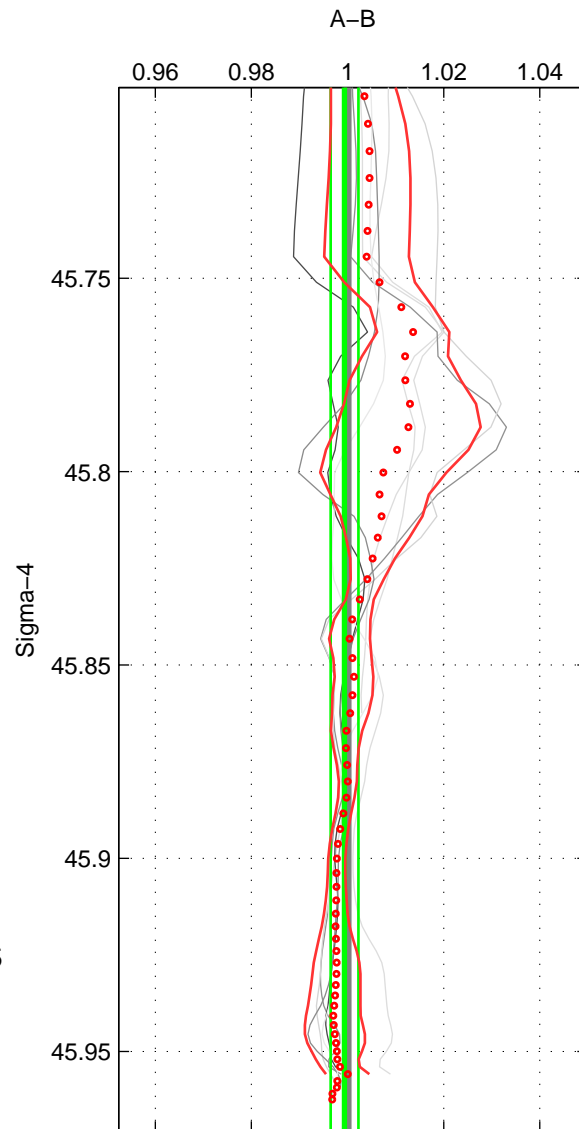

Cruise A (red). Date: Jun 1995 Cruisename: 350-316N19950611
 Cruise B (blue). Date: Aug 1995 Cruisename: 351-316N19950715

*** "Favourite" values are means of spaces 1 2 3.

	Offset	O.StDev	Ratio	R.Stdev	Rating
SIGMA:	-0.093	0.516	0.999	0.003	3
THETA:	-0.020	0.568	1.000	0.003	3
DEPTH:	-0.369	0.898	0.997	0.005	3
FAV. :	-0.161	0.661	0.999	0.004	3

Profiles of A: 4
 Profiles of B: 3
 Diff profs : 7
 WMoffset (A-B): -0.09336
 WMoffset stdev: 0.51632
 WMratio (A/B): 0.99937
 WMratio stdev: 0.0028687

Quality (1-5): 3

Profiles of A: 4
 Profiles of B: 3
 Diff profs : 7
 WMoffset (A-B): -0.019675
 WMoffset stdev: 0.56773
 WMratio (A/B): 0.9998
 WMratio stdev: 0.0031736

Quality (1-5): 3

Profiles of A: 4
 Profiles of B: 3
 Diff profs : 7
 WMoffset (A-B): -0.36928
 WMoffset stdev: 0.89798
 WMratio (A/B): 0.99743
 WMratio stdev: 0.0053615

Quality (1-5): 3