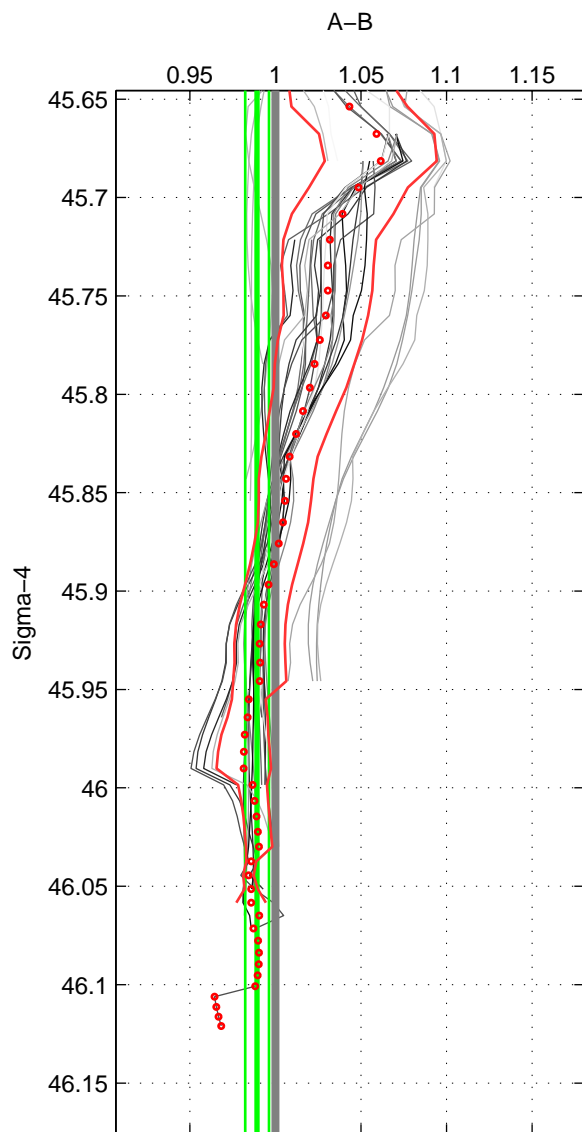

Cruise A (red). Date: Aug 1997 Cruisename: 63-34AR19970805

Cruise B (blue). Date: Jul 1981 Cruisename: 220-316N19810401

*** "Favourite" values are means of spaces 1 2 3.

	Offset	O.StDev	Ratio	R.Stdev	Rating
SIGMA:	-3.183	2.121	0.989	0.007	4
THETA:	-2.802	2.173	0.990	0.007	4
DEPTH:	14.031	9.308	1.050	0.033	4
FAV.:	2.682	4.534	1.010	0.016	4

Profiles of A: 10
 Profiles of B: 6
 Diff profs : 31
 WMoffset (A-B): -3.1834
 WMoffset stdev: 2.121
 WMratio (A/B): 0.98921
 WMratio stdev: 0.0069088

Quality (1-5): 4

Profiles of A: 10
 Profiles of B: 6
 Diff profs : 31
 WMoffset (A-B): -2.8021
 WMoffset stdev: 2.1732
 WMratio (A/B): 0.99036
 WMratio stdev: 0.0072231

Quality (1-5): 4

Profiles of A: 10
 Profiles of B: 6
 Diff profs : 31
 WMoffset (A-B): 14.031
 WMoffset stdev: 9.3084
 WMratio (A/B): 1.0503
 WMratio stdev: 0.033473

Quality (1-5): 4