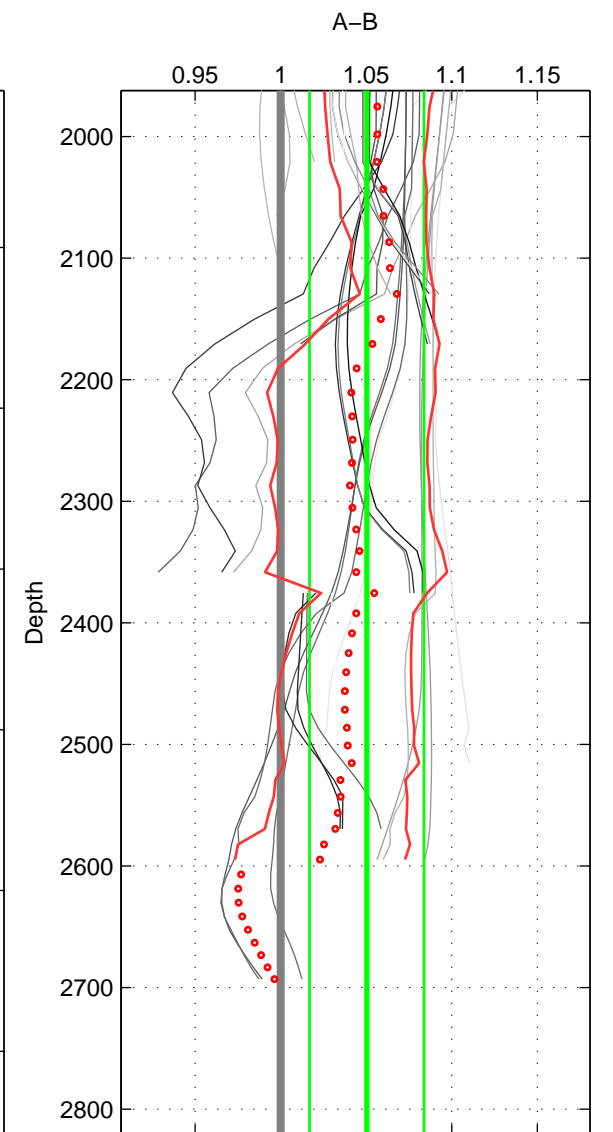

Cruise A (red). Date: Aug 1997 Cruisename: 63-34AR19970805

Cruise B (blue). Date: Jul 1981 Cruisename: 220-316N19810401

*** "Favourite" values are means of spaces 1 2 3.

	Offset	O.StDev	Ratio	R.Stdev	Rating
SIGMA:	-3.183	2.121	0.989	0.007	4
THETA:	-2.802	2.173	0.990	0.007	4
DEPTH:	14.031	9.308	1.050	0.033	4
FAV.:	2.682	4.534	1.010	0.016	4

Profiles of A: 10
 Profiles of B: 6
 Diff profs : 31
 WMoffset (A-B): -3.1834
 WMoffset stdev: 2.121
 WMratio (A/B): 0.98921
 WMratio stdev: 0.0069088

Quality (1-5): 4

Profiles of A: 10
 Profiles of B: 6
 Diff profs : 31
 WMoffset (A-B): -2.8021
 WMoffset stdev: 2.1732
 WMratio (A/B): 0.99036
 WMratio stdev: 0.0072231

Quality (1-5): 4

Profiles of A: 10
 Profiles of B: 6
 Diff profs : 31
 WMoffset (A-B): 14.031
 WMoffset stdev: 9.3084
 WMratio (A/B): 1.0503
 WMratio stdev: 0.033473

Quality (1-5): 4