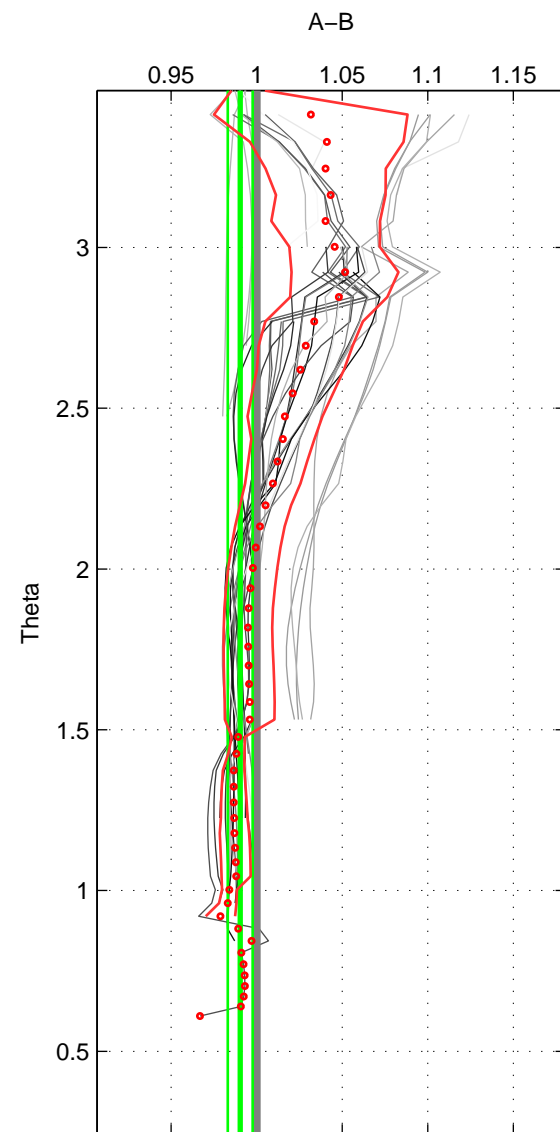

Cruise A (red). Date: Aug 1997 Cruisename: 63-34AR19970805

Cruise B (blue). Date: Jul 1981 Cruisename: 220-316N19810401

*** "Favourite" values are means of spaces 1 2 3.

	Offset	O.StDev	Ratio	R.Stdev	Rating
SIGMA:	-3.183	2.121	0.989	0.007	4
THETA:	-2.802	2.173	0.990	0.007	4
DEPTH:	14.031	9.308	1.050	0.033	4
FAV.:	2.682	4.534	1.010	0.016	4

Profiles of A: 10
 Profiles of B: 6
 Diff profs : 31
 WMoffset (A-B): -3.1834
 WMoffset stdev: 2.121
 WMratio (A/B): 0.98921
 WMratio stdev: 0.0069088

Quality (1-5): 4

Profiles of A: 10
 Profiles of B: 6
 Diff profs : 31
 WMoffset (A-B): -2.8021
 WMoffset stdev: 2.1732
 WMratio (A/B): 0.99036
 WMratio stdev: 0.0072231

Quality (1-5): 4

Profiles of A: 10
 Profiles of B: 6
 Diff profs : 31
 WMoffset (A-B): 14.031
 WMoffset stdev: 9.3084
 WMratio (A/B): 1.0503
 WMratio stdev: 0.033473

Quality (1-5): 4