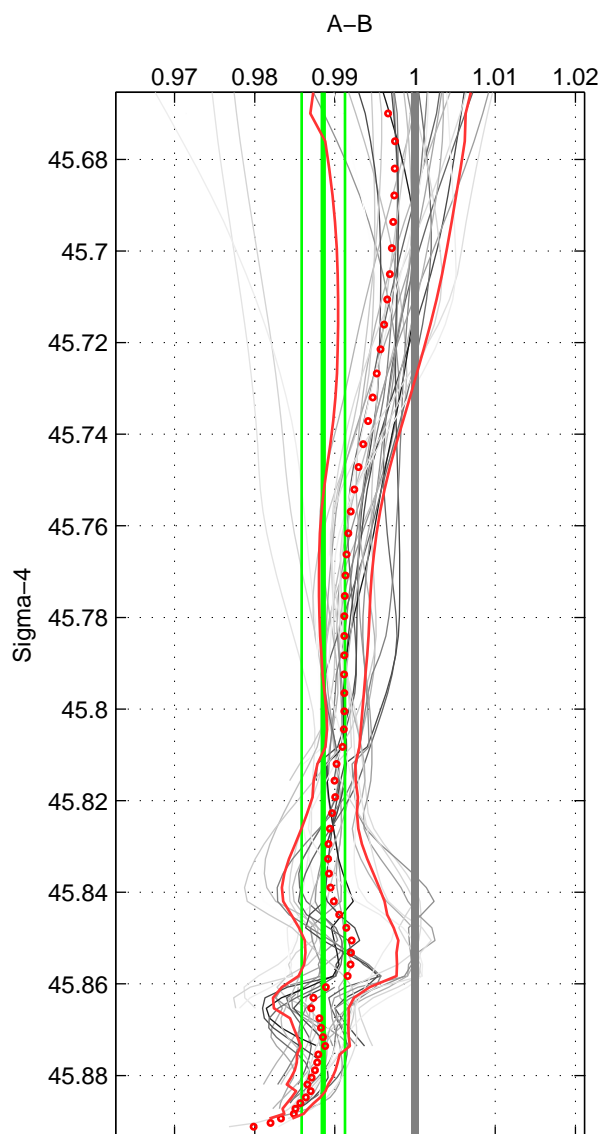

Cruise A (red). Date: Mar 2010 Cruisename: 256-33RO20100308

Cruise B (blue). Date: Jan 1993 Cruisename: 259-35A319930102

*** "Favourite" values are means of spaces 1 2 3.

	Offset	O.StDev	Ratio	R.Stdev	Rating
SIGMA:	-2.769	0.662	0.989	0.003	5
THETA:	-2.892	0.671	0.988	0.003	5
DEPTH:	-3.002	0.814	0.988	0.003	5
FAV. :	-2.888	0.716	0.988	0.003	5

Profiles of A: 7
 Profiles of B: 6
 Diff profs : 36
 WMoffset (A-B): -2.7689
 WMoffset stdev: 0.66199
 WMratio (A/B): 0.98856
 WMratio stdev: 0.0026974

Quality (1-5): 5

Profiles of A: 7
 Profiles of B: 5
 Diff profs : 31
 WMoffset (A-B): -2.8921
 WMoffset stdev: 0.67095
 WMratio (A/B): 0.98806
 WMratio stdev: 0.0027333

Quality (1-5): 5

Profiles of A: 7
 Profiles of B: 5
 Diff profs : 31
 WMoffset (A-B): -3.0021
 WMoffset stdev: 0.81396
 WMratio (A/B): 0.98759
 WMratio stdev: 0.0033433

Quality (1-5): 5