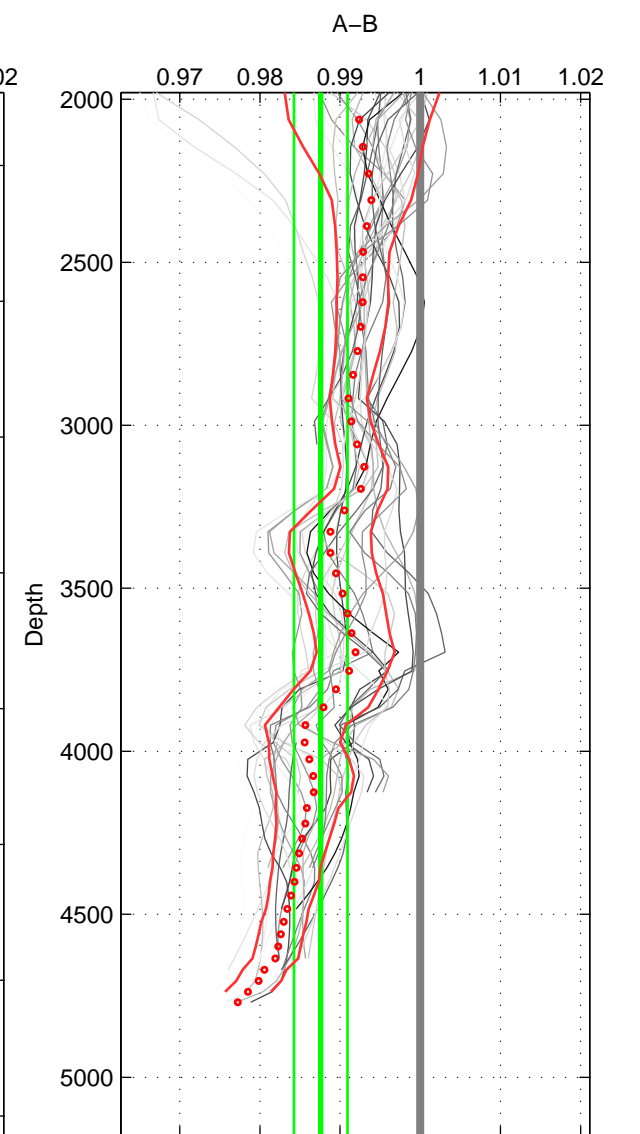

Cruise A (red). Date: Mar 2010 Cruisename: 256-33RO20100308

Cruise B (blue). Date: Jan 1993 Cruisename: 259-35A319930102

*** "Favourite" values are means of spaces 1 2 3.

	Offset	O.StDev	Ratio	R.Stdev	Rating
SIGMA:	-2.769	0.662	0.989	0.003	5
THETA:	-2.892	0.671	0.988	0.003	5
DEPTH:	-3.002	0.814	0.988	0.003	5
FAV. :	-2.888	0.716	0.988	0.003	5

Profiles of A: 7
 Profiles of B: 6
 Diff profs : 36
 WMoffset (A-B): -2.7689
 WMoffset stdev: 0.66199
 WMratio (A/B): 0.98856
 WMratio stdev: 0.0026974

Quality (1-5): 5

Profiles of A: 7
 Profiles of B: 5
 Diff profs : 31
 WMoffset (A-B): -2.8921
 WMoffset stdev: 0.67095
 WMratio (A/B): 0.98806
 WMratio stdev: 0.0027333

Quality (1-5): 5

Profiles of A: 7
 Profiles of B: 5
 Diff profs : 31
 WMoffset (A-B): -3.0021
 WMoffset stdev: 0.81396
 WMratio (A/B): 0.98759
 WMratio stdev: 0.0033433

Quality (1-5): 5