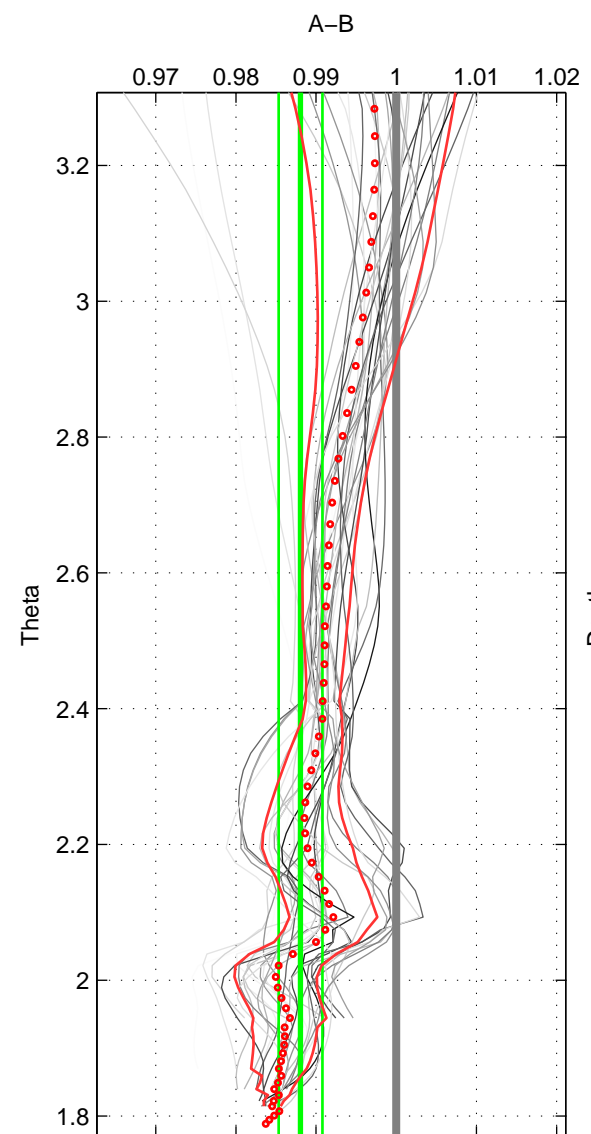

Cruise A (red). Date: Mar 2010 Cruisename: 256-33RO20100308

Cruise B (blue). Date: Jan 1993 Cruisename: 259-35A319930102

*** "Favourite" values are means of spaces 1 2 3.

	Offset	O.StDev	Ratio	R.Stdev	Rating
SIGMA:	-2.769	0.662	0.989	0.003	5
THETA:	-2.892	0.671	0.988	0.003	5
DEPTH:	-3.002	0.814	0.988	0.003	5
FAV. :	-2.888	0.716	0.988	0.003	5

Profiles of A: 7
 Profiles of B: 6
 Diff profs : 36
 WMoffset (A-B): -2.7689
 WMoffset stdev: 0.66199
 WMratio (A/B): 0.98856
 WMratio stdev: 0.0026974

Quality (1-5): 5

Profiles of A: 7
 Profiles of B: 5
 Diff profs : 31
 WMoffset (A-B): -2.8921
 WMoffset stdev: 0.67095
 WMratio (A/B): 0.98806
 WMratio stdev: 0.0027333

Quality (1-5): 5

Profiles of A: 7
 Profiles of B: 5
 Diff profs : 31
 WMoffset (A-B): -3.0021
 WMoffset stdev: 0.81396
 WMratio (A/B): 0.98759
 WMratio stdev: 0.0033433

Quality (1-5): 5