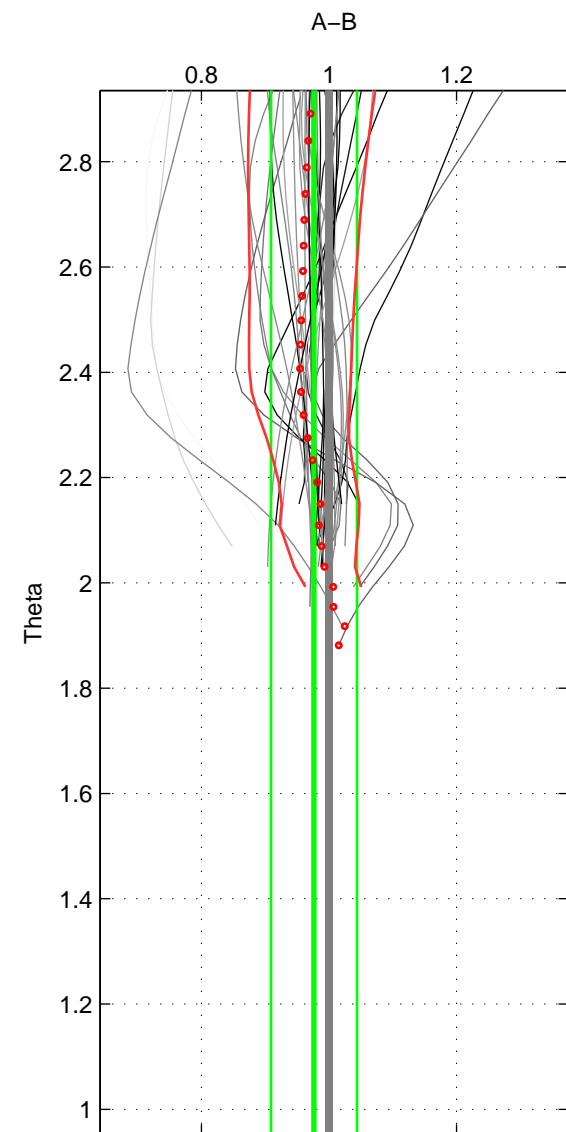

Cruise A (red). Date: Feb 2002 Cruisename: 657-49UF20020117

Cruise B (blue). Date: Jul 2005 Cruisename: 669-49UF20050615

*** "Favourite" values are means of spaces 1 2.

	Offset	O.StDev	Ratio	R.Stdev	Rating
SIGMA:	-2.256	3.993	0.979	0.040	4
THETA:	-2.278	5.027	0.976	0.067	4
DEPTH:	-3.371	0.531	0.961	0.010	3
FAV. :	-2.267	4.510	0.978	0.054	4

Profiles of A: 27
 Profiles of B: 14
 Diff profs : 39
 WMoffset (A-B): -2.2565
 WMoffset stdev: 3.993
 WMratio (A/B): 0.97868
 WMratio stdev: 0.04015

Quality (1-5): 4

Profiles of A: 27
 Profiles of B: 14
 Diff profs : 39
 WMoffset (A-B): -2.2775
 WMoffset stdev: 5.0271
 WMratio (A/B): 0.97642
 WMratio stdev: 0.067477

Quality (1-5): 4

Profiles of A: 27
 Profiles of B: 14
 Diff profs : 39
 WMoffset (A-B): -3.3709
 WMoffset stdev: 0.53118
 WMratio (A/B): 0.96106
 WMratio stdev: 0.010288

Quality (1-5): 3

Please note that statistics are bad.