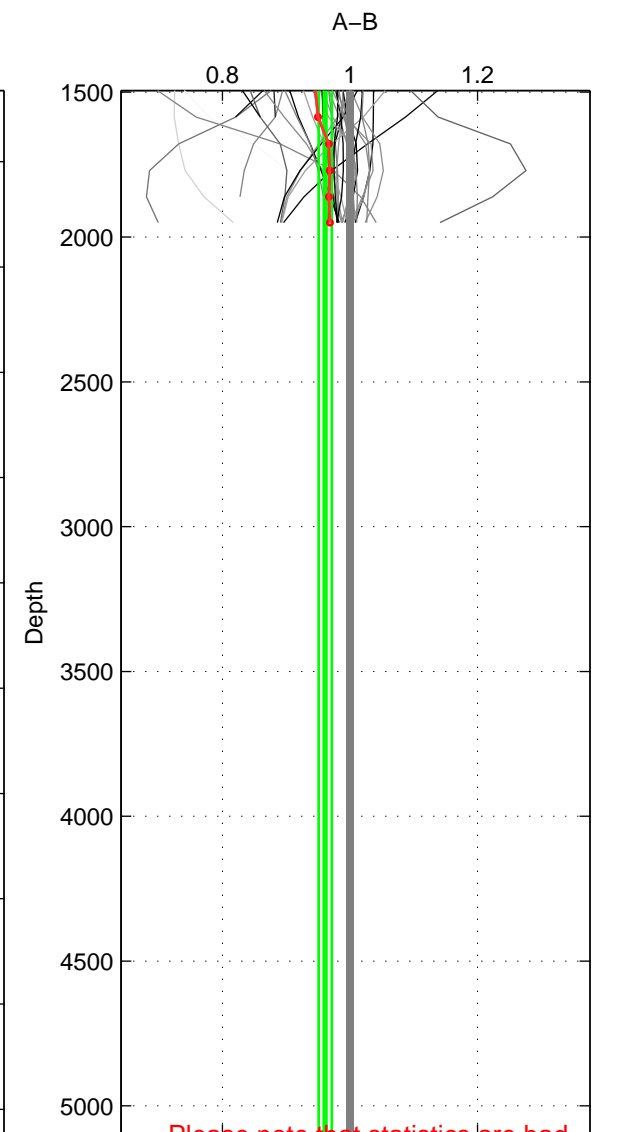

Cruise A (red). Date: Feb 2002 Cruisename: 657-49UF20020117

Cruise B (blue). Date: Jul 2005 Cruisename: 669-49UF20050615

*** "Favourite" values are means of spaces 1 2.

	Offset	O.StDev	Ratio	R.Stdev	Rating
SIGMA:	-2.256	3.993	0.979	0.040	4
THETA:	-2.278	5.027	0.976	0.067	4
DEPTH:	-3.371	0.531	0.961	0.010	3
FAV. :	-2.267	4.510	0.978	0.054	4

Profiles of A: 27
 Profiles of B: 14
 Diff profs : 39
 WMoffset (A-B): -2.2565
 WMoffset stdev: 3.993
 WMratio (A/B): 0.97868
 WMratio stdev: 0.04015

Quality (1-5): 4

Profiles of A: 27
 Profiles of B: 14
 Diff profs : 39
 WMoffset (A-B): -2.2775
 WMoffset stdev: 5.0271
 WMratio (A/B): 0.97642
 WMratio stdev: 0.067477

Quality (1-5): 4

Profiles of A: 27
 Profiles of B: 14
 Diff profs : 39
 WMoffset (A-B): -3.3709
 WMoffset stdev: 0.53118
 WMratio (A/B): 0.96106
 WMratio stdev: 0.010288

Quality (1-5): 3

Please note that statistics are bad.