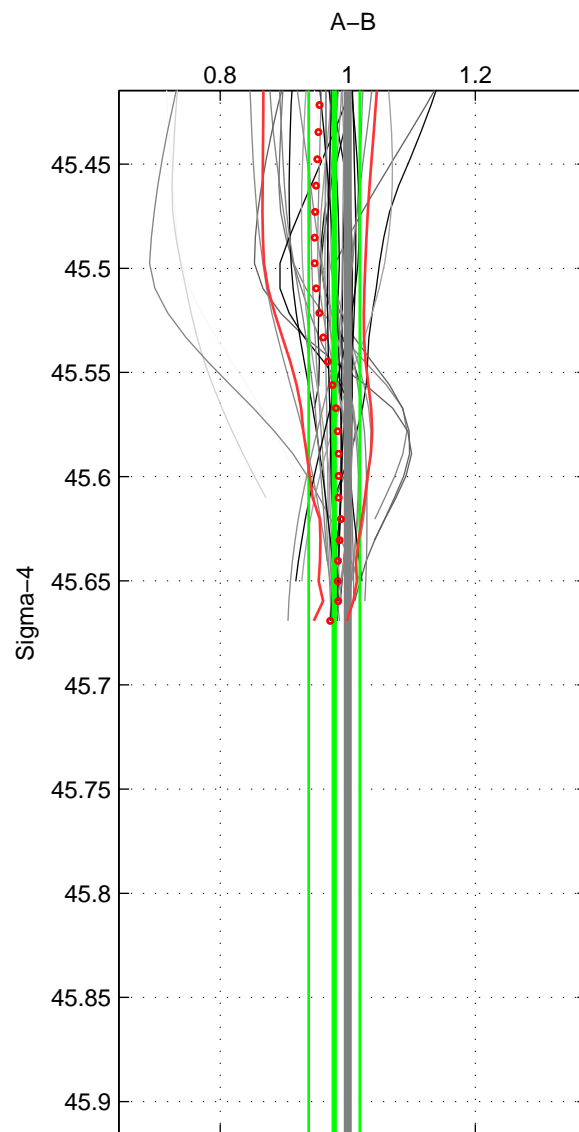

Cruise A (red). Date: Feb 2002 Cruisename: 657-49UF20020117

Cruise B (blue). Date: Jul 2005 Cruisename: 669-49UF20050615

*** "Favourite" values are means of spaces 1 2.

	Offset	O.StDev	Ratio	R.Stdev	Rating
SIGMA:	-2.256	3.993	0.979	0.040	4
THETA:	-2.278	5.027	0.976	0.067	4
DEPTH:	-3.371	0.531	0.961	0.010	3
FAV. :	-2.267	4.510	0.978	0.054	4

Profiles of A: 27
 Profiles of B: 14
 Diff profs : 39
 WMoffset (A-B): -2.2565
 WMoffset stdev: 3.993
 WMratio (A/B): 0.97868
 WMratio stdev: 0.04015

Quality (1-5): 4

Profiles of A: 27
 Profiles of B: 14
 Diff profs : 39
 WMoffset (A-B): -2.2775
 WMoffset stdev: 5.0271
 WMratio (A/B): 0.97642
 WMratio stdev: 0.067477

Quality (1-5): 4

Profiles of A: 27
 Profiles of B: 14
 Diff profs : 39
 WMoffset (A-B): -3.3709
 WMoffset stdev: 0.53118
 WMratio (A/B): 0.96106
 WMratio stdev: 0.010288

Quality (1-5): 3

Please note that statistics are bad.