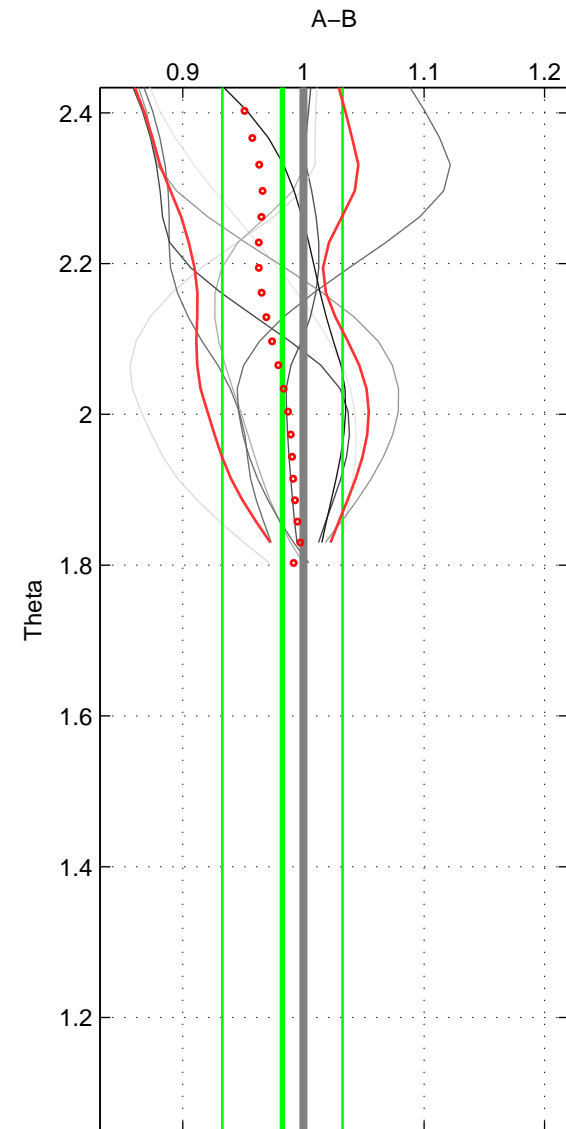

Cruise A (red). Date: Oct 1998 Cruisename: 686-49UP19980916

Cruise B (blue). Date: Jul 2000 Cruisename: 690-49UP20000620

*** "Favourite" values are means of spaces 1 2.

	Offset	O.StDev	Ratio	R.Stdev	Rating
SIGMA:	-0.882	3.329	0.990	0.045	3
THETA:	-1.434	3.596	0.983	0.050	3
DEPTH:	-0.167	0.969	0.998	0.014	2
FAV. :	-1.158	3.462	0.986	0.047	3

Profiles of A: 5
 Profiles of B: 2
 Diff profs : 9
 WMoffset (A-B): -0.88209
 WMoffset stdev: 3.3285
 WMratio (A/B): 0.99041
 WMratio stdev: 0.044691

Quality (1-5): 3

Profiles of A: 5
 Profiles of B: 2
 Diff profs : 9
 WMoffset (A-B): -1.4335
 WMoffset stdev: 3.5964
 WMratio (A/B): 0.98253
 WMratio stdev: 0.049867

Quality (1-5): 3

Profiles of A: 5
 Profiles of B: 2
 Diff profs : 9
 WMoffset (A-B): -0.16694
 WMoffset stdev: 0.96925
 WMratio (A/B): 0.99839
 WMratio stdev: 0.014102

Quality (1-5): 2

Please note that statistics are bad.