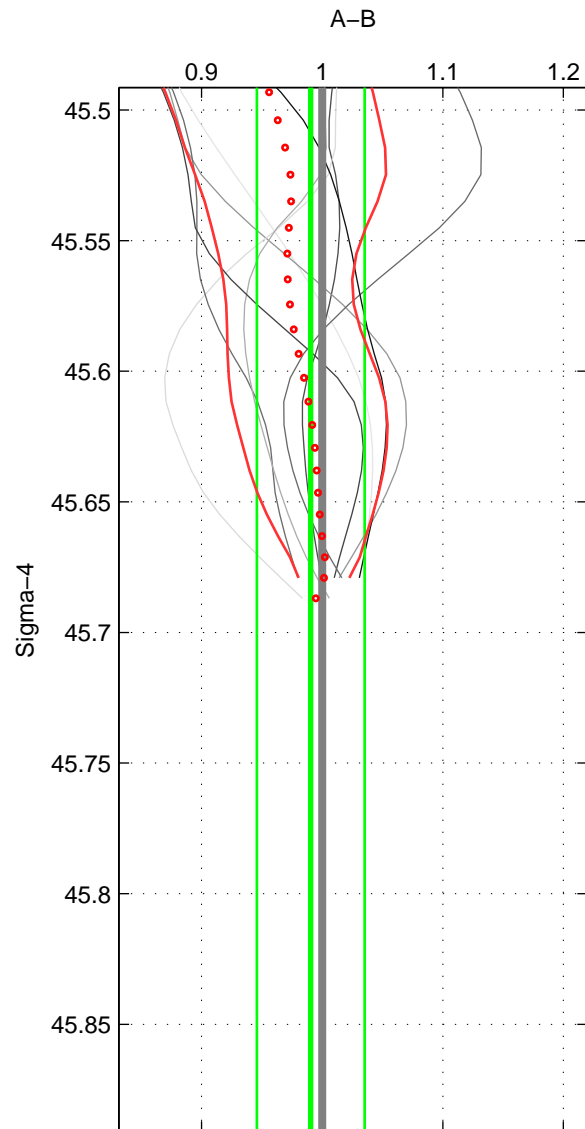

Cruise A (red). Date: Oct 1998 Cruisename: 686-49UP19980916

Cruise B (blue). Date: Jul 2000 Cruisename: 690-49UP20000620

*** "Favourite" values are means of spaces 1 2.

	Offset	O.StDev	Ratio	R.Stdev	Rating
SIGMA:	-0.882	3.329	0.990	0.045	3
THETA:	-1.434	3.596	0.983	0.050	3
DEPTH:	-0.167	0.969	0.998	0.014	2
FAV. :	-1.158	3.462	0.986	0.047	3

Profiles of A: 5
 Profiles of B: 2
 Diff profs : 9
 WMoffset (A-B): -0.88209
 WMoffset stdev: 3.3285
 WMratio (A/B): 0.99041
 WMratio stdev: 0.044691

Quality (1-5): 3

Profiles of A: 5
 Profiles of B: 2
 Diff profs : 9
 WMoffset (A-B): -1.4335
 WMoffset stdev: 3.5964
 WMratio (A/B): 0.98253
 WMratio stdev: 0.049867

Quality (1-5): 3

Profiles of A: 5
 Profiles of B: 2
 Diff profs : 9
 WMoffset (A-B): -0.16694
 WMoffset stdev: 0.96925
 WMratio (A/B): 0.99839
 WMratio stdev: 0.014102

Quality (1-5): 2

Please note that statistics are bad.