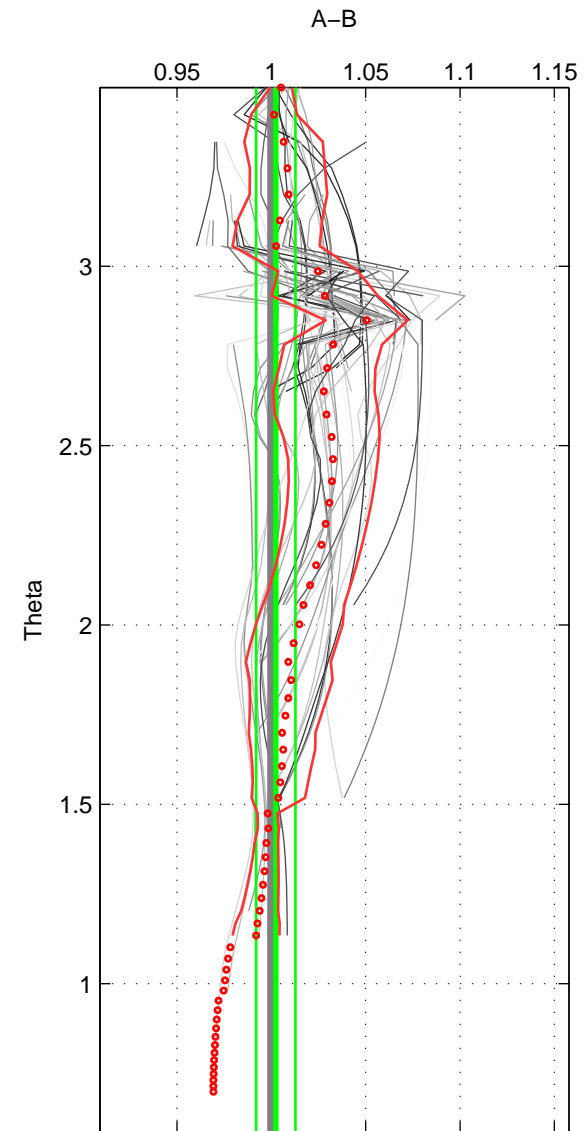

Cruise A (red). Date: Aug 1997 Cruisename: 63-34AR19970805

Cruise B (blue). Date: Aug 1994 Cruisename: 90-58JH19940723

*** "Favourite" values are means of spaces 1 2 3.

	Offset	O.StDev	Ratio	R.Stdev	Rating
SIGMA:	0.620	3.604	1.002	0.012	4
THETA:	0.756	3.071	1.002	0.010	4
DEPTH:	9.230	8.427	1.033	0.030	4
FAV.:	3.535	5.034	1.012	0.017	4

Profiles of A: 10
 Profiles of B: 15
 Diff profs : 68
 WMoffset (A-B): 0.61991
 WMoffset stdev: 3.6036
 WMratio (A/B): 1.0019
 WMratio stdev: 0.012067

Quality (1-5): 4

Profiles of A: 10
 Profiles of B: 15
 Diff profs : 67
 WMoffset (A-B): 0.75599
 WMoffset stdev: 3.0711
 WMratio (A/B): 1.0024
 WMratio stdev: 0.010411

Quality (1-5): 4

Profiles of A: 10
 Profiles of B: 15
 Diff profs : 68
 WMoffset (A-B): 9.2304
 WMoffset stdev: 8.4269
 WMratio (A/B): 1.0329
 WMratio stdev: 0.029658

Quality (1-5): 4