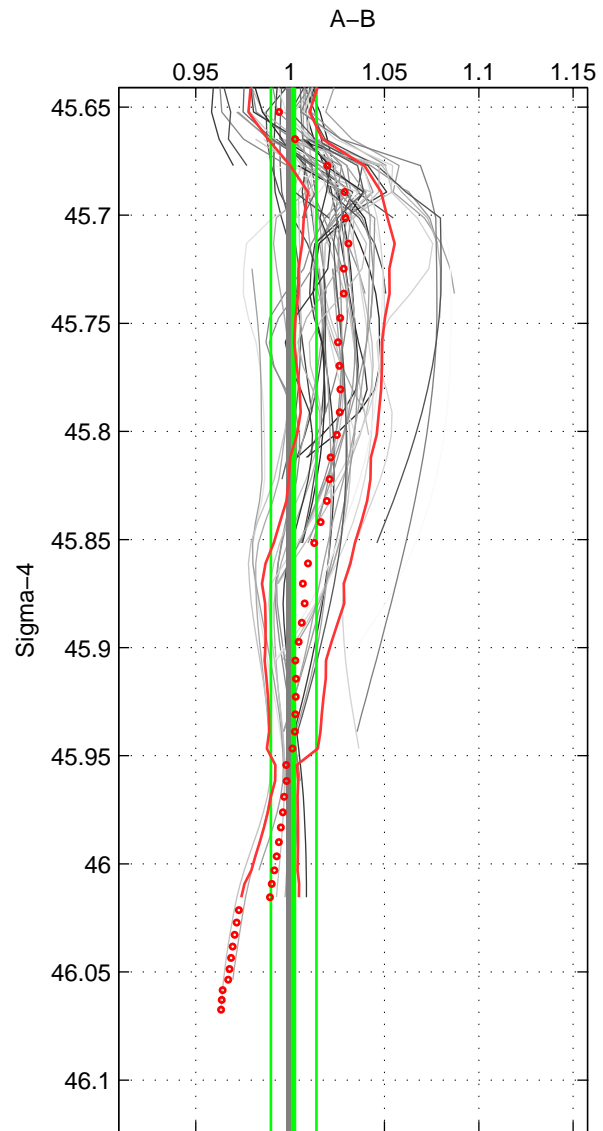

Cruise A (red). Date: Aug 1997 Cruisename: 63-34AR19970805

Cruise B (blue). Date: Aug 1994 Cruisename: 90-58JH19940723

*** "Favourite" values are means of spaces 1 2 3.

	Offset	O.StDev	Ratio	R.Stdev	Rating
SIGMA:	0.620	3.604	1.002	0.012	4
THETA:	0.756	3.071	1.002	0.010	4
DEPTH:	9.230	8.427	1.033	0.030	4
FAV.:	3.535	5.034	1.012	0.017	4

Profiles of A: 10
 Profiles of B: 15
 Diff profs : 68
 WMoffset (A-B): 0.61991
 WMoffset stdev: 3.6036
 WMratio (A/B): 1.0019
 WMratio stdev: 0.012067

Quality (1-5): 4

Profiles of A: 10
 Profiles of B: 15
 Diff profs : 67
 WMoffset (A-B): 0.75599
 WMoffset stdev: 3.0711
 WMratio (A/B): 1.0024
 WMratio stdev: 0.010411

Quality (1-5): 4

Profiles of A: 10
 Profiles of B: 15
 Diff profs : 68
 WMoffset (A-B): 9.2304
 WMoffset stdev: 8.4269
 WMratio (A/B): 1.0329
 WMratio stdev: 0.029658

Quality (1-5): 4