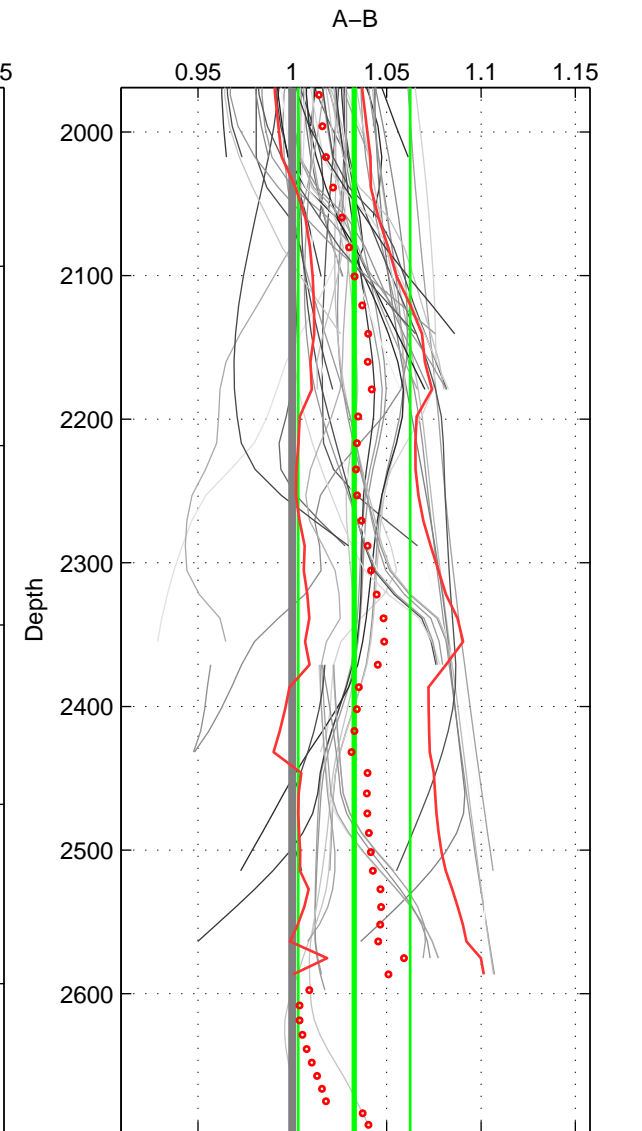

Cruise A (red). Date: Aug 1997 Cruisename: 63-34AR19970805

Cruise B (blue). Date: Aug 1994 Cruisename: 90-58JH19940723

*** "Favourite" values are means of spaces 1 2 3.

	Offset	O.StDev	Ratio	R.Stdev	Rating
SIGMA:	0.620	3.604	1.002	0.012	4
THETA:	0.756	3.071	1.002	0.010	4
DEPTH:	9.230	8.427	1.033	0.030	4
FAV.:	3.535	5.034	1.012	0.017	4

Profiles of A: 10
 Profiles of B: 15
 Diff profs : 68
 WMoffset (A-B): 0.61991
 WMoffset stdev: 3.6036
 WMratio (A/B): 1.0019
 WMratio stdev: 0.012067

Quality (1-5): 4

Profiles of A: 10
 Profiles of B: 15
 Diff profs : 67
 WMoffset (A-B): 0.75599
 WMoffset stdev: 3.0711
 WMratio (A/B): 1.0024
 WMratio stdev: 0.010411

Quality (1-5): 4

Profiles of A: 10
 Profiles of B: 15
 Diff profs : 68
 WMoffset (A-B): 9.2304
 WMoffset stdev: 8.4269
 WMratio (A/B): 1.0329
 WMratio stdev: 0.029658

Quality (1-5): 4