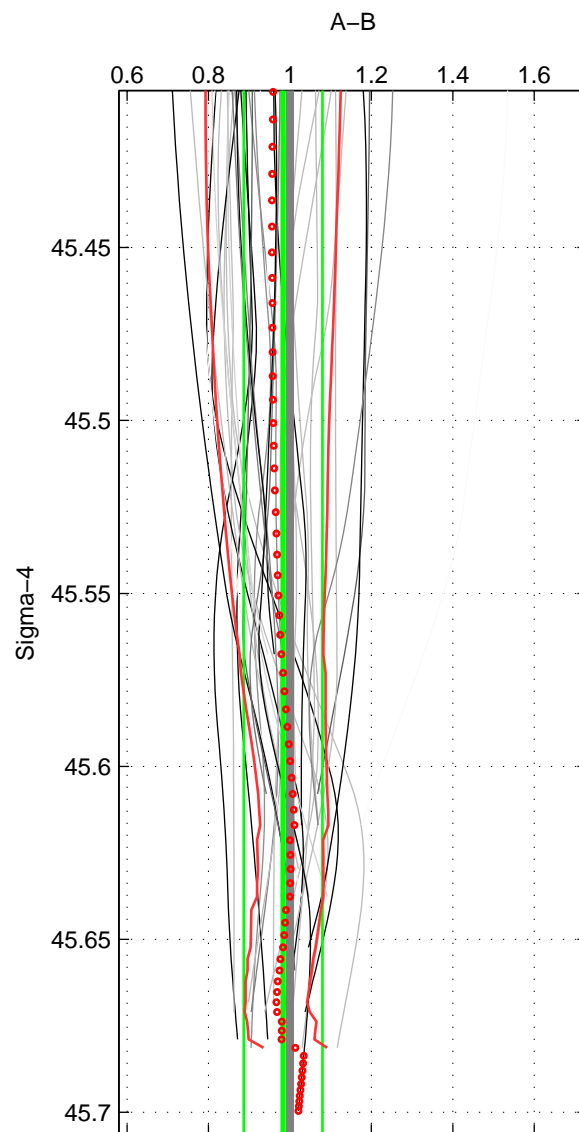

Cruise A (red). Date: Jul 2005 Cruisename: 669-49UF20050615

Cruise B (blue). Date: Jul 2002 Cruisename: 697-49UP20020620

\*\*\* "Favourite" values are means of spaces 1 2 3.

	Offset	O.StDev	Ratio	R.Stdev	Rating
SIGMA:	-1.530	6.669	0.983	0.096	4
THETA:	-1.951	7.185	0.978	0.104	4
DEPTH:	1.141	8.938	1.028	0.151	4
FAV. :	-0.780	7.597	0.996	0.117	4

Profiles of A: 11  
 Profiles of B: 10  
 Diff profs : 34  
 WMoffset (A-B): -1.5297  
 WMoffset stdev: 6.6688  
 WMratio (A/B): 0.98315  
 WMratio stdev: 0.09637

Quality (1-5): 4

Profiles of A: 11  
 Profiles of B: 10  
 Diff profs : 34  
 WMoffset (A-B): -1.9506  
 WMoffset stdev: 7.1851  
 WMratio (A/B): 0.97751  
 WMratio stdev: 0.10401

Quality (1-5): 4

Profiles of A: 11  
 Profiles of B: 10  
 Diff profs : 34  
 WMoffset (A-B): 1.1408  
 WMoffset stdev: 8.9381  
 WMratio (A/B): 1.0281  
 WMratio stdev: 0.15075

Quality (1-5): 4