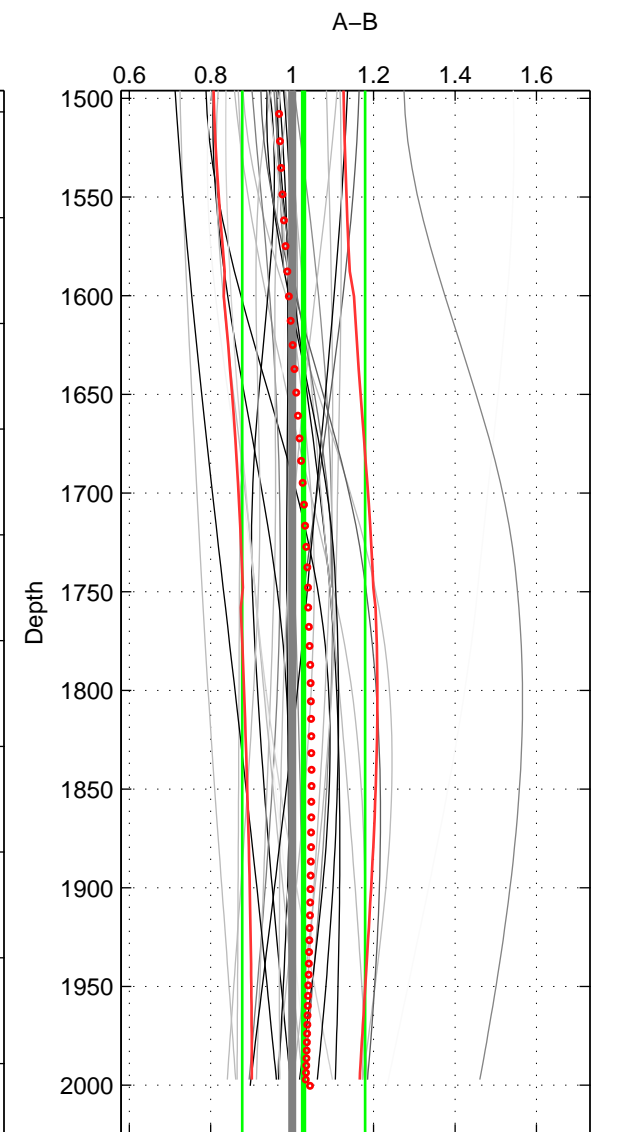

Cruise A (red). Date: Jul 2005 Cruisename: 669-49UF20050615

Cruise B (blue). Date: Jul 2002 Cruisename: 697-49UP20020620

\*\*\* "Favourite" values are means of spaces 1 2 3.

	Offset	O.StDev	Ratio	R.Stdev	Rating
SIGMA:	-1.530	6.669	0.983	0.096	4
THETA:	-1.951	7.185	0.978	0.104	4
DEPTH:	1.141	8.938	1.028	0.151	4
FAV. :	-0.780	7.597	0.996	0.117	4

Profiles of A: 11  
 Profiles of B: 10  
 Diff profs : 34  
 WMoffset (A-B): -1.5297  
 WMoffset stdev: 6.6688  
 WMratio (A/B): 0.98315  
 WMratio stdev: 0.09637

Quality (1-5): 4

Profiles of A: 11  
 Profiles of B: 10  
 Diff profs : 34  
 WMoffset (A-B): -1.9506  
 WMoffset stdev: 7.1851  
 WMratio (A/B): 0.97751  
 WMratio stdev: 0.10401

Quality (1-5): 4

Profiles of A: 11  
 Profiles of B: 10  
 Diff profs : 34  
 WMoffset (A-B): 1.1408  
 WMoffset stdev: 8.9381  
 WMratio (A/B): 1.0281  
 WMratio stdev: 0.15075

Quality (1-5): 4