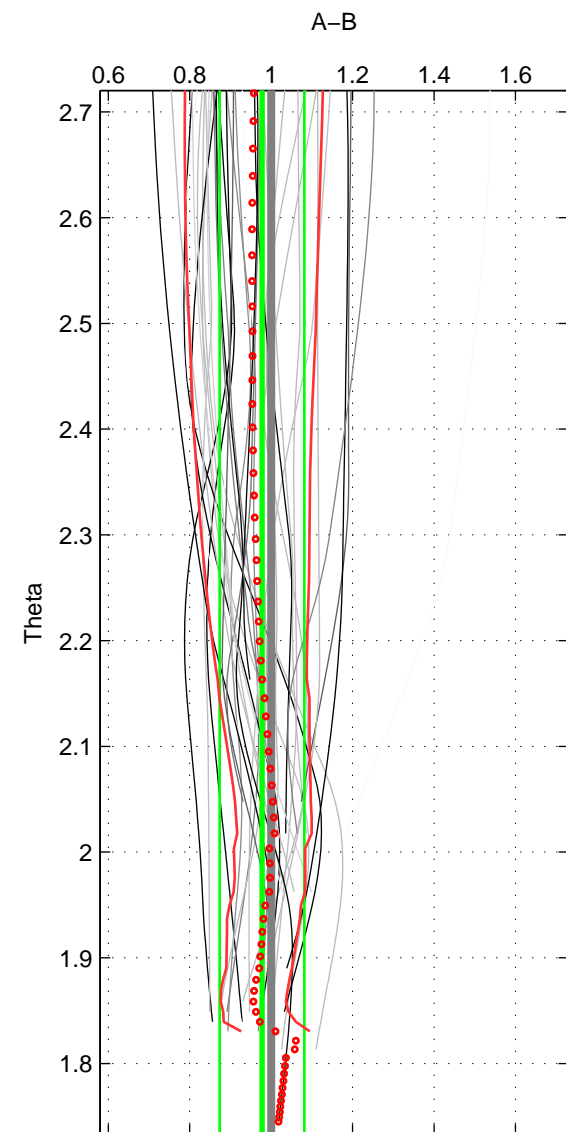

Cruise A (red). Date: Jul 2005 Cruisename: 669-49UF20050615

Cruise B (blue). Date: Jul 2002 Cruisename: 697-49UP20020620

\*\*\* "Favourite" values are means of spaces 1 2 3.

	Offset	O.StDev	Ratio	R.Stdev	Rating
SIGMA:	-1.530	6.669	0.983	0.096	4
THETA:	-1.951	7.185	0.978	0.104	4
DEPTH:	1.141	8.938	1.028	0.151	4
FAV. :	-0.780	7.597	0.996	0.117	4

Profiles of A: 11  
 Profiles of B: 10  
 Diff profs : 34  
 WMoffset (A-B): -1.5297  
 WMoffset stdev: 6.6688  
 WMratio (A/B): 0.98315  
 WMratio stdev: 0.09637

Quality (1-5): 4

Profiles of A: 11  
 Profiles of B: 10  
 Diff profs : 34  
 WMoffset (A-B): -1.9506  
 WMoffset stdev: 7.1851  
 WMratio (A/B): 0.97751  
 WMratio stdev: 0.10401

Quality (1-5): 4

Profiles of A: 11  
 Profiles of B: 10  
 Diff profs : 34  
 WMoffset (A-B): 1.1408  
 WMoffset stdev: 8.9381  
 WMratio (A/B): 1.0281  
 WMratio stdev: 0.15075

Quality (1-5): 4