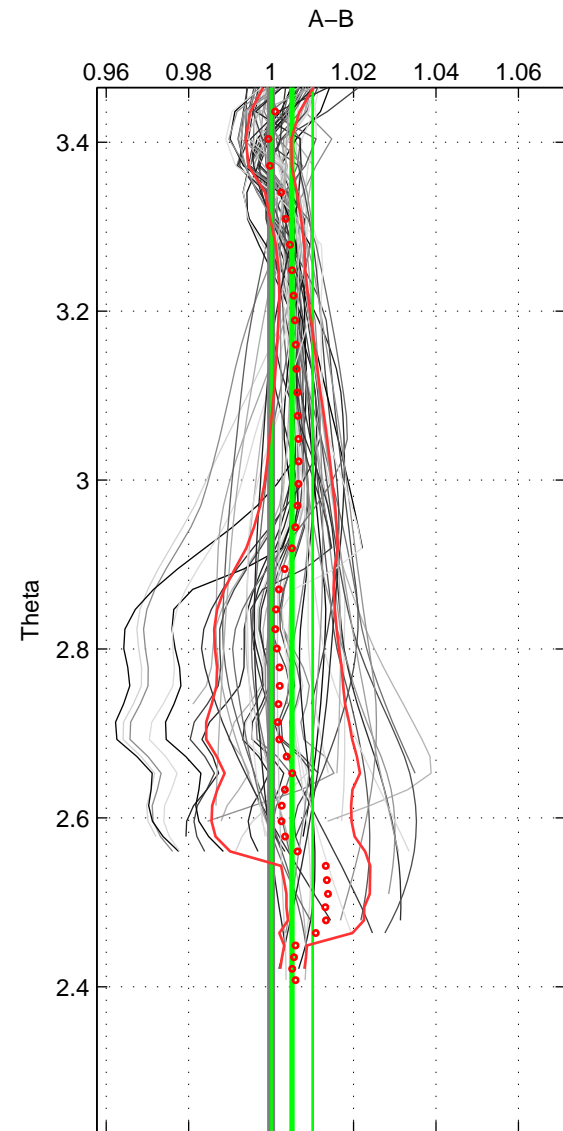

Cruise A (red). Date: Aug 1989 Cruisename: 293-64TR19890731

Cruise B (blue). Date: Apr 1991 Cruisename: 297-64TR19910408

*** "Favourite" values are means of spaces 1 2 3.

	Offset	O.StDev	Ratio	R.Stdev	Rating
SIGMA:	1.572	0.901	1.006	0.003	4
THETA:	1.385	1.372	1.005	0.005	4
DEPTH:	2.133	2.567	1.008	0.009	4
FAV.:	1.696	1.613	1.006	0.006	4

Profiles of A: 3
 Profiles of B: 29
 Diff profs : 58
 WMoffset (A-B): 1.5717
 WMoffset stdev: 0.90112
 WMratio (A/B): 1.0057
 WMratio stdev: 0.0032734

Quality (1-5): 4

Profiles of A: 3
 Profiles of B: 29
 Diff profs : 58
 WMoffset (A-B): 1.3847
 WMoffset stdev: 1.3715
 WMratio (A/B): 1.0051
 WMratio stdev: 0.0049896

Quality (1-5): 4

Profiles of A: 3
 Profiles of B: 29
 Diff profs : 58
 WMoffset (A-B): 2.1326
 WMoffset stdev: 2.5666
 WMratio (A/B): 1.0079
 WMratio stdev: 0.0094054

Quality (1-5): 4