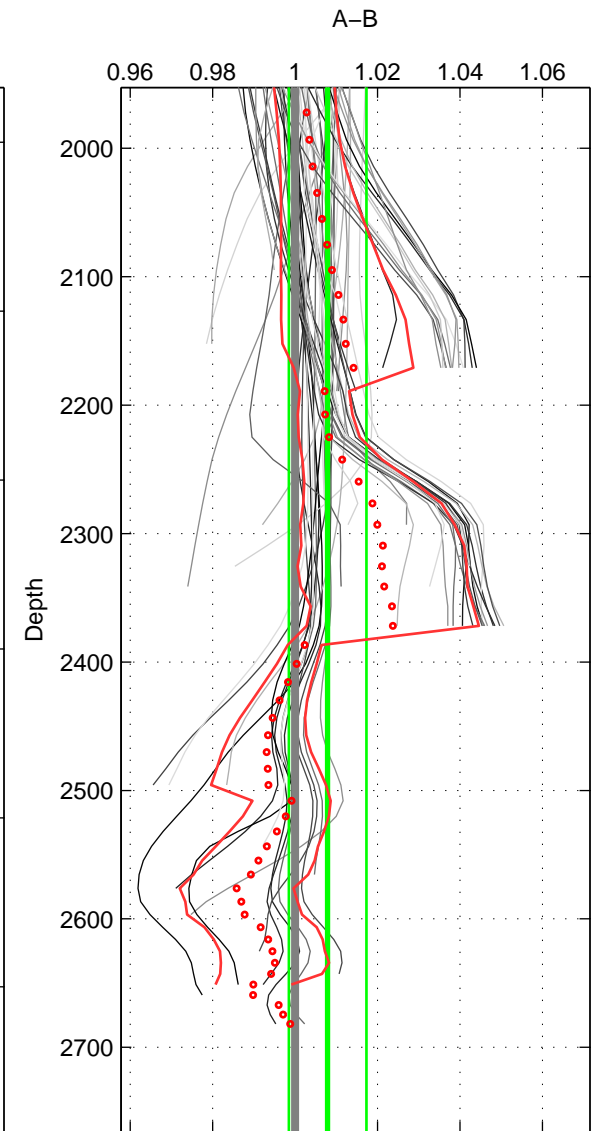

Cruise A (red). Date: Aug 1989 Cruisename: 293-64TR19890731

Cruise B (blue). Date: Apr 1991 Cruisename: 297-64TR19910408

*** "Favourite" values are means of spaces 1 2 3.

	Offset	O.StDev	Ratio	R.Stdev	Rating
SIGMA:	1.572	0.901	1.006	0.003	4
THETA:	1.385	1.372	1.005	0.005	4
DEPTH:	2.133	2.567	1.008	0.009	4
FAV.:	1.696	1.613	1.006	0.006	4

Profiles of A: 3
 Profiles of B: 29
 Diff profs : 58
 WMoffset (A-B): 1.5717
 WMoffset stdev: 0.90112
 WMratio (A/B): 1.0057
 WMratio stdev: 0.0032734

Quality (1-5): 4

Profiles of A: 3
 Profiles of B: 29
 Diff profs : 58
 WMoffset (A-B): 1.3847
 WMoffset stdev: 1.3715
 WMratio (A/B): 1.0051
 WMratio stdev: 0.0049896

Quality (1-5): 4

Profiles of A: 3
 Profiles of B: 29
 Diff profs : 58
 WMoffset (A-B): 2.1326
 WMoffset stdev: 2.5666
 WMratio (A/B): 1.0079
 WMratio stdev: 0.0094054

Quality (1-5): 4