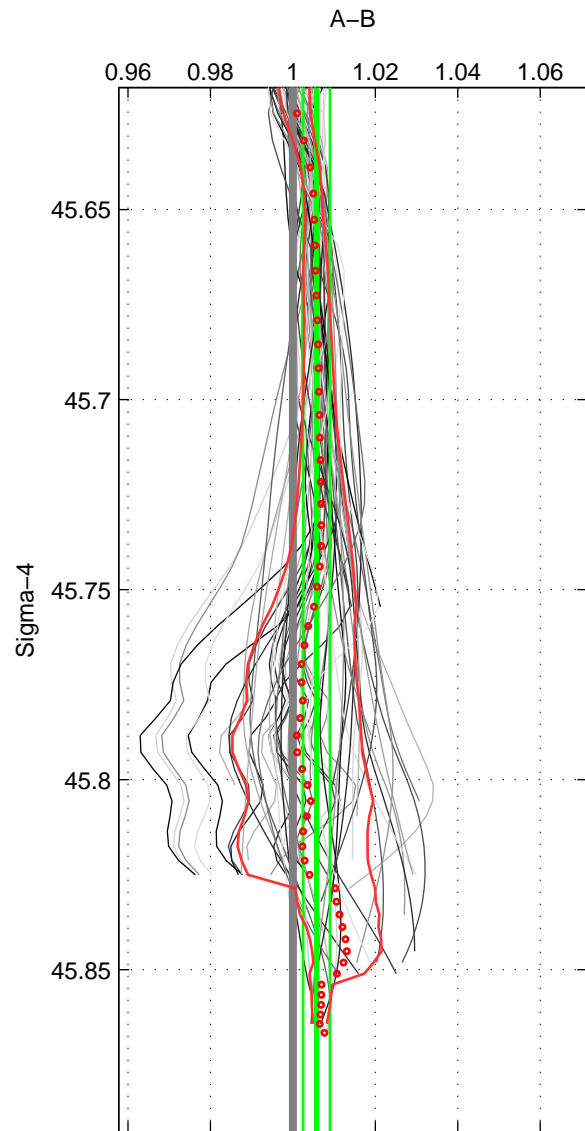

Cruise A (red). Date: Aug 1989 Cruisename: 293-64TR19890731

Cruise B (blue). Date: Apr 1991 Cruisename: 297-64TR19910408

*** "Favourite" values are means of spaces 1 2 3.

	Offset	O.StDev	Ratio	R.Stdev	Rating
SIGMA:	1.572	0.901	1.006	0.003	4
THETA:	1.385	1.372	1.005	0.005	4
DEPTH:	2.133	2.567	1.008	0.009	4
FAV.:	1.696	1.613	1.006	0.006	4

Profiles of A: 3
 Profiles of B: 29
 Diff profs : 58
 WMoffset (A-B): 1.5717
 WMoffset stdev: 0.90112
 WMratio (A/B): 1.0057
 WMratio stdev: 0.0032734

Quality (1-5): 4

Profiles of A: 3
 Profiles of B: 29
 Diff profs : 58
 WMoffset (A-B): 1.3847
 WMoffset stdev: 1.3715
 WMratio (A/B): 1.0051
 WMratio stdev: 0.0049896

Quality (1-5): 4

Profiles of A: 3
 Profiles of B: 29
 Diff profs : 58
 WMoffset (A-B): 2.1326
 WMoffset stdev: 2.5666
 WMratio (A/B): 1.0079
 WMratio stdev: 0.0094054

Quality (1-5): 4