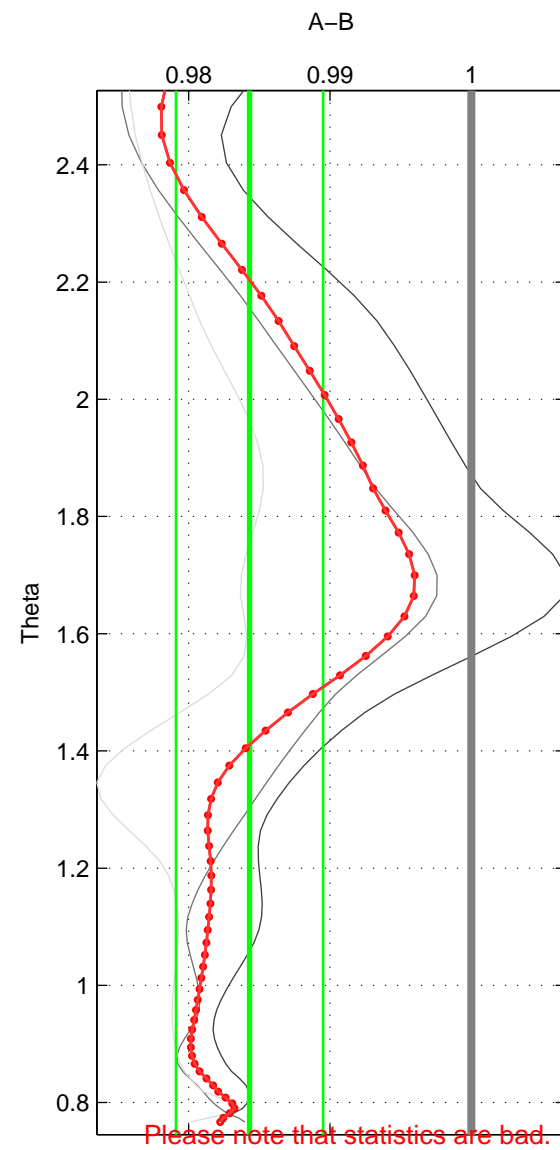

Cruise A (red). Date: Dec 1995 Cruisename: 354-316N19951202

Cruise B (blue). Date: Aug 1989 Cruisename: 364-35MF19890730

*** "Favourite" values are means of spaces 1 2 3.

	Offset	O.StDev	Ratio	R.Stdev	Rating
SIGMA:	-2.082	0.188	0.984	0.001	2
THETA:	-2.692	1.000	0.984	0.005	2
DEPTH:	-1.578	0.000	0.988	0.000	2
FAV. :	-2.117	0.396	0.986	0.002	2

Please note that statistics are bad.

Profiles of A: 10
 Profiles of B: 1
 Diff profs : 3
 WMoffset (A-B): -2.0817
 WMoffset stdev: 0.18788
 WMratio (A/B): 0.98434
 WMratio stdev: 0.0012667

Quality (1-5): 2

Please note that statistics are bad.

Profiles of A: 9
 Profiles of B: 1
 Diff profs : 3
 WMoffset (A-B): -2.6915
 WMoffset stdev: 0.99987
 WMratio (A/B): 0.98432
 WMratio stdev: 0.0051981

Quality (1-5): 2

Please note that statistics are bad.

Profiles of A: 10
 Profiles of B: 1
 Diff profs : 3
 WMoffset (A-B): -1.5778
 WMoffset stdev: 0
 WMratio (A/B): 0.98816
 WMratio stdev: 0

Quality (1-5): 2