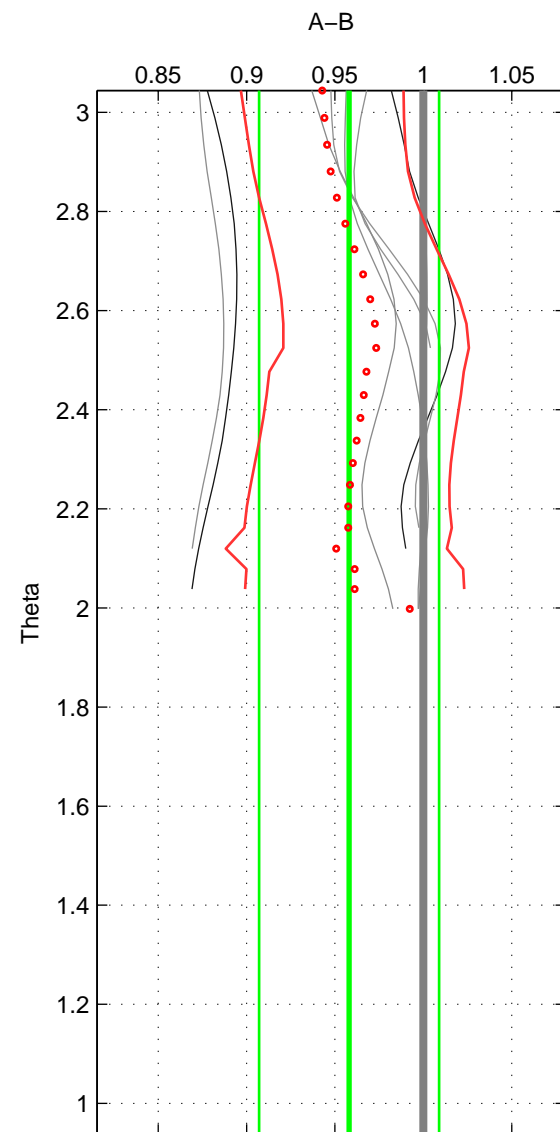

Cruise A (red). Date: Jul 1987 Cruisename: 483-31OC19870606

Cruise B (blue). Date: Oct 1998 Cruisename: 686-49UP19980916

*** "Favourite" values are means of spaces 1 2.

	Offset	O.StDev	Ratio	R.Stdev	Rating
SIGMA:	-4.630	4.829	0.954	0.051	4
THETA:	-4.239	4.794	0.958	0.051	4
DEPTH:	-2.919	1.127	0.971	0.010	3
FAV. :	-4.435	4.811	0.956	0.051	4

Profiles of A: 4
 Profiles of B: 7
 Diff profs : 8
 WMoffset (A-B): -4.6298
 WMoffset stdev: 4.8285
 WMratio (A/B): 0.95422
 WMratio stdev: 0.051457

Quality (1-5): 4

Profiles of A: 4
 Profiles of B: 7
 Diff profs : 8
 WMoffset (A-B): -4.2393
 WMoffset stdev: 4.7939
 WMratio (A/B): 0.95799
 WMratio stdev: 0.050901

Quality (1-5): 4

Profiles of A: 4
 Profiles of B: 7
 Diff profs : 8
 WMoffset (A-B): -2.9195
 WMoffset stdev: 1.1274
 WMratio (A/B): 0.97069
 WMratio stdev: 0.010364

Quality (1-5): 3

Please note that statistics are bad.