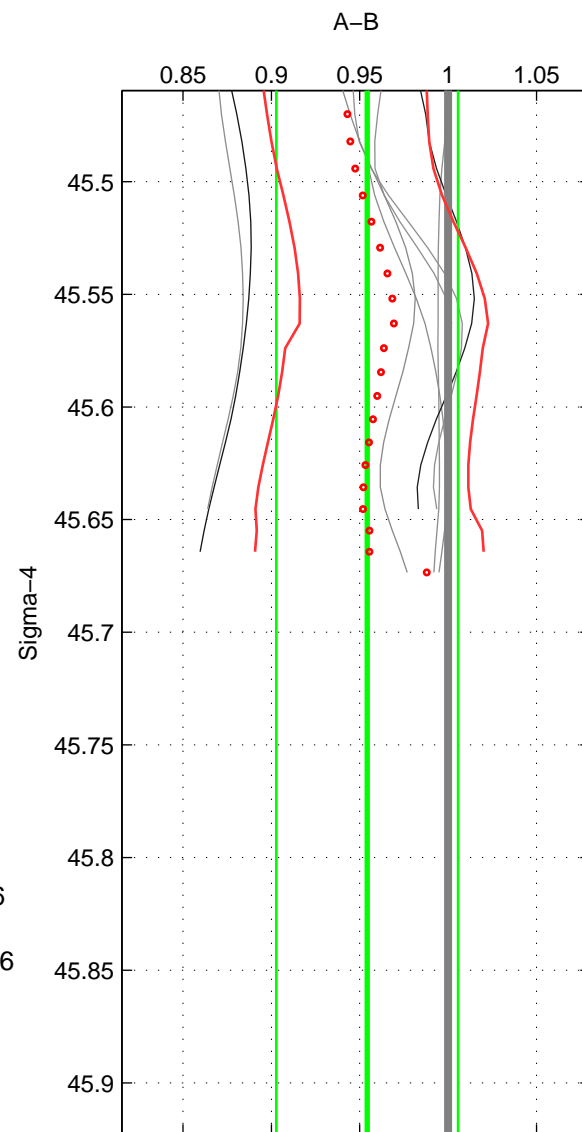

Cruise A (red). Date: Jul 1987 Cruisename: 483-31OC19870606

Cruise B (blue). Date: Oct 1998 Cruisename: 686-49UP19980916

*** "Favourite" values are means of spaces 1 2.

	Offset	O.StDev	Ratio	R.Stdev	Rating
SIGMA:	-4.630	4.829	0.954	0.051	4
THETA:	-4.239	4.794	0.958	0.051	4
DEPTH:	-2.919	1.127	0.971	0.010	3
FAV. :	-4.435	4.811	0.956	0.051	4

Profiles of A: 4
 Profiles of B: 7
 Diff profs : 8
 WMoffset (A-B): -4.6298
 WMoffset stdev: 4.8285
 WMratio (A/B): 0.95422
 WMratio stdev: 0.051457

Quality (1-5): 4

Profiles of A: 4
 Profiles of B: 7
 Diff profs : 8
 WMoffset (A-B): -4.2393
 WMoffset stdev: 4.7939
 WMratio (A/B): 0.95799
 WMratio stdev: 0.050901

Quality (1-5): 4

Profiles of A: 4
 Profiles of B: 7
 Diff profs : 8
 WMoffset (A-B): -2.9195
 WMoffset stdev: 1.1274
 WMratio (A/B): 0.97069
 WMratio stdev: 0.010364

Quality (1-5): 3

Please note that statistics are bad.