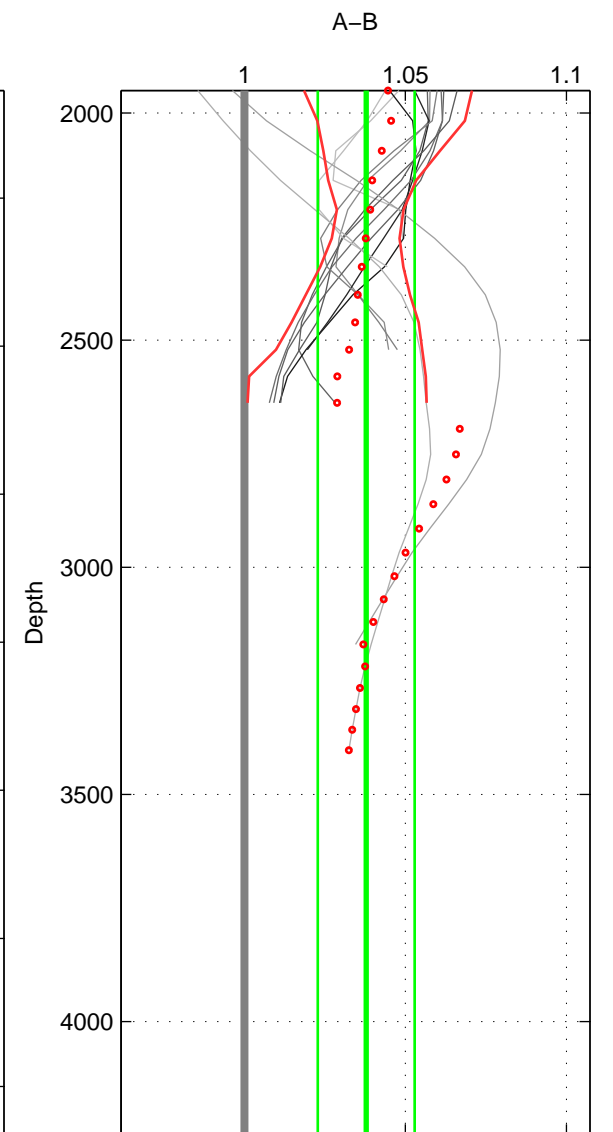

Cruise A (red). Date: Jul 2001 Cruisename: 161-06MT20010717

Cruise B (blue). Date: May 1989 Cruisename: 236-31AN19890420

*** "Favourite" values are means of spaces 1 2.

	Offset	O.StDev	Ratio	R.Stdev	Rating
SIGMA:	8.135	2.625	1.030	0.010	4
THETA:	7.735	3.203	1.029	0.012	4
DEPTH:	10.123	3.981	1.038	0.015	3
FAV.:	7.935	2.914	1.030	0.011	4

Profiles of A: 13
 Profiles of B: 3
 Diff profs : 12
 WMoffset (A-B): 8.1346
 WMoffset stdev: 2.6248
 WMratio (A/B): 1.0303
 WMratio stdev: 0.010051

Quality (1-5): 4

Profiles of A: 13
 Profiles of B: 3
 Diff profs : 12
 WMoffset (A-B): 7.7352
 WMoffset stdev: 3.2028
 WMratio (A/B): 1.0289
 WMratio stdev: 0.012153

Quality (1-5): 4

Profiles of A: 13
 Profiles of B: 3
 Diff profs : 12
 WMoffset (A-B): 10.1233
 WMoffset stdev: 3.9807
 WMratio (A/B): 1.0378
 WMratio stdev: 0.015037

Quality (1-5): 3