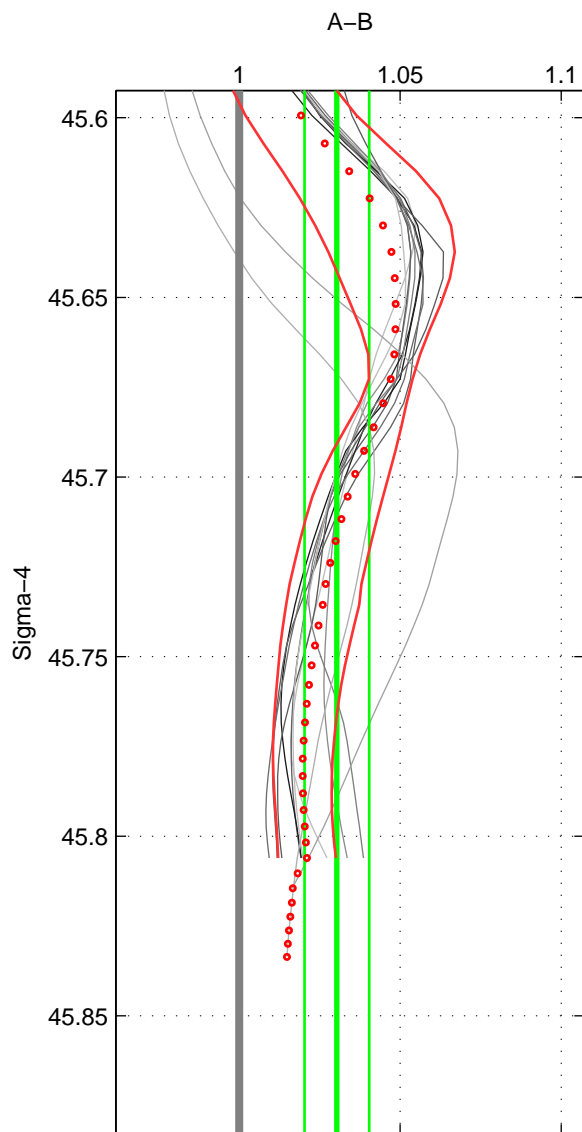

Cruise A (red). Date: Jul 2001 Cruisename: 161-06MT20010717

Cruise B (blue). Date: May 1989 Cruisename: 236-31AN19890420

*** "Favourite" values are means of spaces 1 2.

	Offset	O.StDev	Ratio	R.Stdev	Rating
SIGMA:	8.135	2.625	1.030	0.010	4
THETA:	7.735	3.203	1.029	0.012	4
DEPTH:	10.123	3.981	1.038	0.015	3
FAV.:	7.935	2.914	1.030	0.011	4

Profiles of A: 13
 Profiles of B: 3
 Diff profs : 12
 WMoffset (A-B): 8.1346
 WMoffset stdev: 2.6248
 WMratio (A/B): 1.0303
 WMratio stdev: 0.010051

Quality (1-5): 4

Profiles of A: 13
 Profiles of B: 3
 Diff profs : 12
 WMoffset (A-B): 7.7352
 WMoffset stdev: 3.2028
 WMratio (A/B): 1.0289
 WMratio stdev: 0.012153

Quality (1-5): 4

Profiles of A: 13
 Profiles of B: 3
 Diff profs : 12
 WMoffset (A-B): 10.1233
 WMoffset stdev: 3.9807
 WMratio (A/B): 1.0378
 WMratio stdev: 0.015037

Quality (1-5): 3