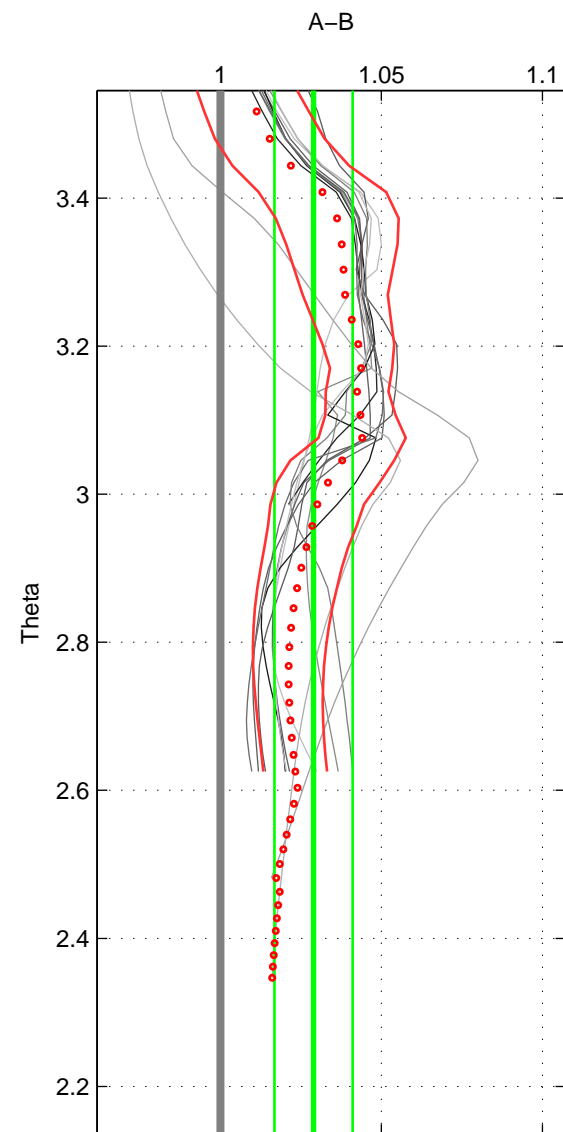

Cruise A (red). Date: Jul 2001 Cruisename: 161-06MT20010717

Cruise B (blue). Date: May 1989 Cruisename: 236-31AN19890420

*** "Favourite" values are means of spaces 1 2.

	Offset	O.StDev	Ratio	R.Stdev	Rating
SIGMA:	8.135	2.625	1.030	0.010	4
THETA:	7.735	3.203	1.029	0.012	4
DEPTH:	10.123	3.981	1.038	0.015	3
FAV.:	7.935	2.914	1.030	0.011	4

Profiles of A: 13
 Profiles of B: 3
 Diff profs : 12
 WMoffset (A-B): 8.1346
 WMoffset stdev: 2.6248
 WMratio (A/B): 1.0303
 WMratio stdev: 0.010051

Quality (1-5): 4

Profiles of A: 13
 Profiles of B: 3
 Diff profs : 12
 WMoffset (A-B): 7.7352
 WMoffset stdev: 3.2028
 WMratio (A/B): 1.0289
 WMratio stdev: 0.012153

Quality (1-5): 4

Profiles of A: 13
 Profiles of B: 3
 Diff profs : 12
 WMoffset (A-B): 10.1233
 WMoffset stdev: 3.9807
 WMratio (A/B): 1.0378
 WMratio stdev: 0.015037

Quality (1-5): 3