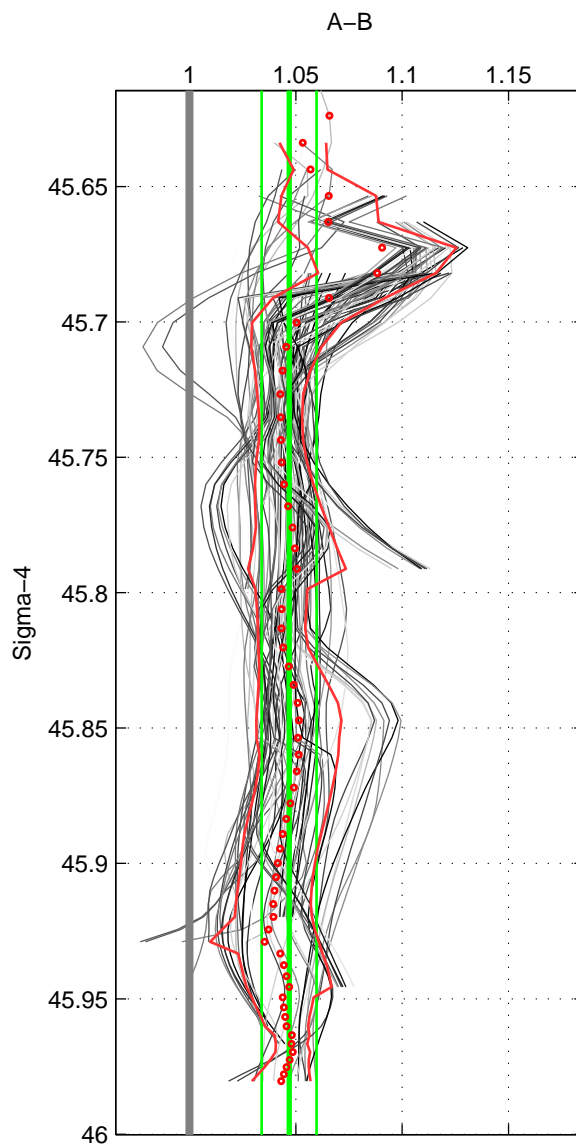

Cruise A (red). Date: Jun 1992 Cruisename: 179-18HU19920527  
 Cruise B (blue). Date: May 2004 Cruisename: 195-18HU20040515

\*\*\* "Favourite" values are means of spaces 1 2 3.

	Offset	O.StDev	Ratio	R.Stdev	Rating
SIGMA:	12.957	3.506	1.047	0.013	5
THETA:	12.765	3.471	1.046	0.013	5
DEPTH:	6.376	4.507	1.022	0.016	5
FAV. :	10.699	3.828	1.038	0.014	5

Profiles of A: 17  
 Profiles of B: 14  
 Diff profs : 90  
 WMoffset (A-B): 12.9569  
 WMoffset stdev: 3.506  
 WMratio (A/B): 1.0469  
 WMratio stdev: 0.012924

Quality (1-5): 5

Profiles of A: 17  
 Profiles of B: 14  
 Diff profs : 90  
 WMoffset (A-B): 12.7648  
 WMoffset stdev: 3.4707  
 WMratio (A/B): 1.0462  
 WMratio stdev: 0.012788

Quality (1-5): 5

Profiles of A: 17  
 Profiles of B: 14  
 Diff profs : 90  
 WMoffset (A-B): 6.3757  
 WMoffset stdev: 4.507  
 WMratio (A/B): 1.0222  
 WMratio stdev: 0.016078

Quality (1-5): 5