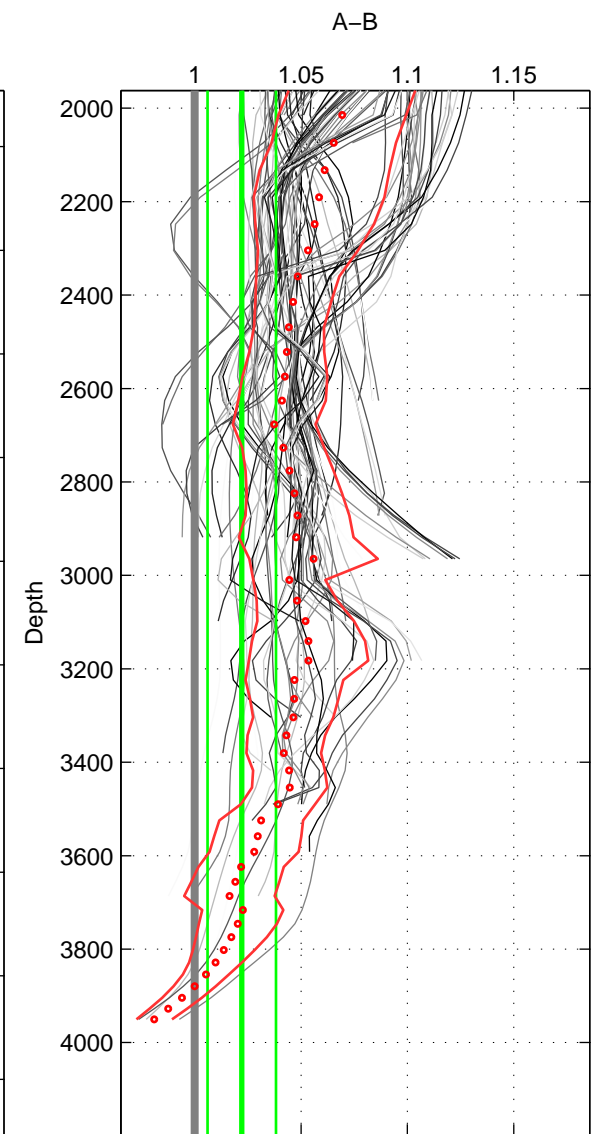

Cruise A (red). Date: Jun 1992 Cruisename: 179-18HU19920527  
 Cruise B (blue). Date: May 2004 Cruisename: 195-18HU20040515

\*\*\* "Favourite" values are means of spaces 1 2 3.

	Offset	O.StDev	Ratio	R.Stdev	Rating
SIGMA:	12.957	3.506	1.047	0.013	5
THETA:	12.765	3.471	1.046	0.013	5
DEPTH:	6.376	4.507	1.022	0.016	5
FAV. :	10.699	3.828	1.038	0.014	5

Profiles of A: 17  
 Profiles of B: 14  
 Diff profs : 90  
 WMoffset (A-B): 12.9569  
 WMoffset stdev: 3.506  
 WMratio (A/B): 1.0469  
 WMratio stdev: 0.012924

Quality (1-5): 5

Profiles of A: 17  
 Profiles of B: 14  
 Diff profs : 90  
 WMoffset (A-B): 12.7648  
 WMoffset stdev: 3.4707  
 WMratio (A/B): 1.0462  
 WMratio stdev: 0.012788

Quality (1-5): 5

Profiles of A: 17  
 Profiles of B: 14  
 Diff profs : 90  
 WMoffset (A-B): 6.3757  
 WMoffset stdev: 4.507  
 WMratio (A/B): 1.0222  
 WMratio stdev: 0.016078

Quality (1-5): 5