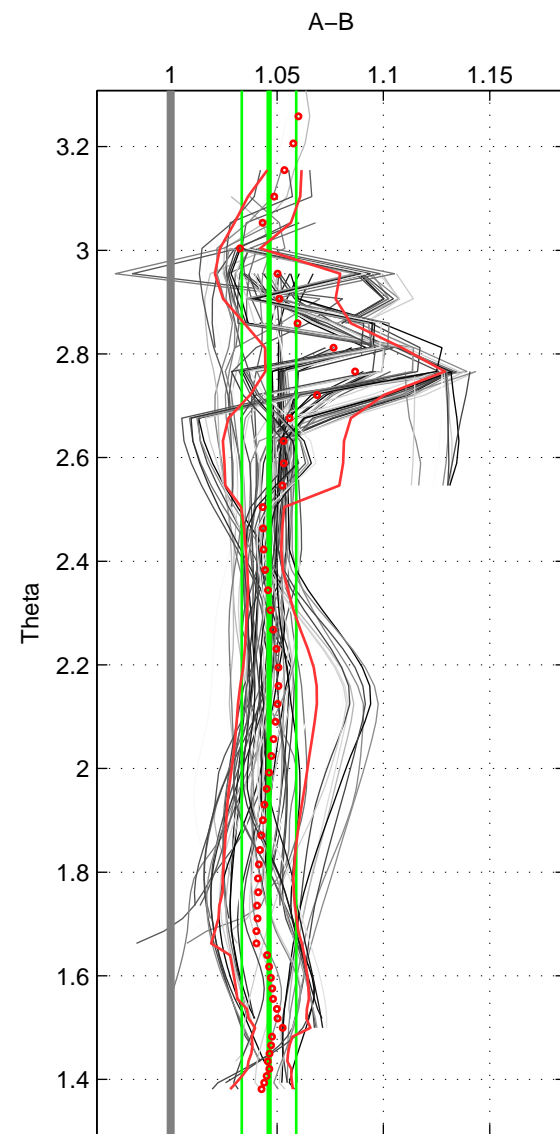

Cruise A (red). Date: Jun 1992 Cruisename: 179-18HU19920527  
 Cruise B (blue). Date: May 2004 Cruisename: 195-18HU20040515

\*\*\* "Favourite" values are means of spaces 1 2 3.

	Offset	O.StDev	Ratio	R.Stdev	Rating
SIGMA:	12.957	3.506	1.047	0.013	5
THETA:	12.765	3.471	1.046	0.013	5
DEPTH:	6.376	4.507	1.022	0.016	5
FAV. :	10.699	3.828	1.038	0.014	5

Profiles of A: 17  
 Profiles of B: 14  
 Diff profs : 90  
 WMoffset (A-B): 12.9569  
 WMoffset stdev: 3.506  
 WMratio (A/B): 1.0469  
 WMratio stdev: 0.012924

Quality (1-5): 5

Profiles of A: 17  
 Profiles of B: 14  
 Diff profs : 90  
 WMoffset (A-B): 12.7648  
 WMoffset stdev: 3.4707  
 WMratio (A/B): 1.0462  
 WMratio stdev: 0.012788

Quality (1-5): 5

Profiles of A: 17  
 Profiles of B: 14  
 Diff profs : 90  
 WMoffset (A-B): 6.3757  
 WMoffset stdev: 4.507  
 WMratio (A/B): 1.0222  
 WMratio stdev: 0.016078

Quality (1-5): 5