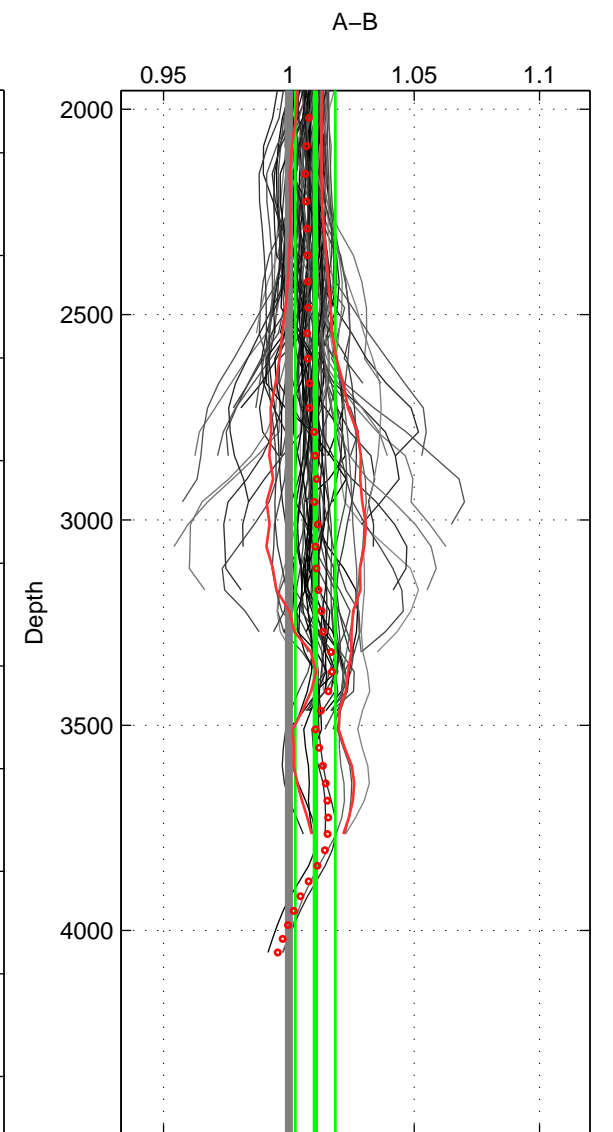

Cruise A (red). Date: Jun 2006 Cruisename: 197-18HU20060524  
 Cruise B (blue). Date: May 2008 Cruisename: 199-18HU20080520

\*\*\* "Favourite" values are means of spaces 1 2 3.

	Offset	O.StDev	Ratio	R.Stdev	Rating
SIGMA:	2.480	1.354	1.009	0.005	5
THETA:	2.025	1.452	1.007	0.005	5
DEPTH:	2.913	2.186	1.011	0.008	5
FAV.:	2.473	1.664	1.009	0.006	5

Profiles of A: 21  
 Profiles of B: 23  
 Diff profs : 100  
 WMoffset (A-B): 2.4803  
 WMoffset stdev: 1.3536  
 WMratio (A/B): 1.0087  
 WMratio stdev: 0.004767

Quality (1-5): 5

Profiles of A: 21  
 Profiles of B: 23  
 Diff profs : 100  
 WMoffset (A-B): 2.025  
 WMoffset stdev: 1.4524  
 WMratio (A/B): 1.0071  
 WMratio stdev: 0.00513

Quality (1-5): 5

Profiles of A: 21  
 Profiles of B: 23  
 Diff profs : 100  
 WMoffset (A-B): 2.9131  
 WMoffset stdev: 2.1857  
 WMratio (A/B): 1.0106  
 WMratio stdev: 0.0080052

Quality (1-5): 5