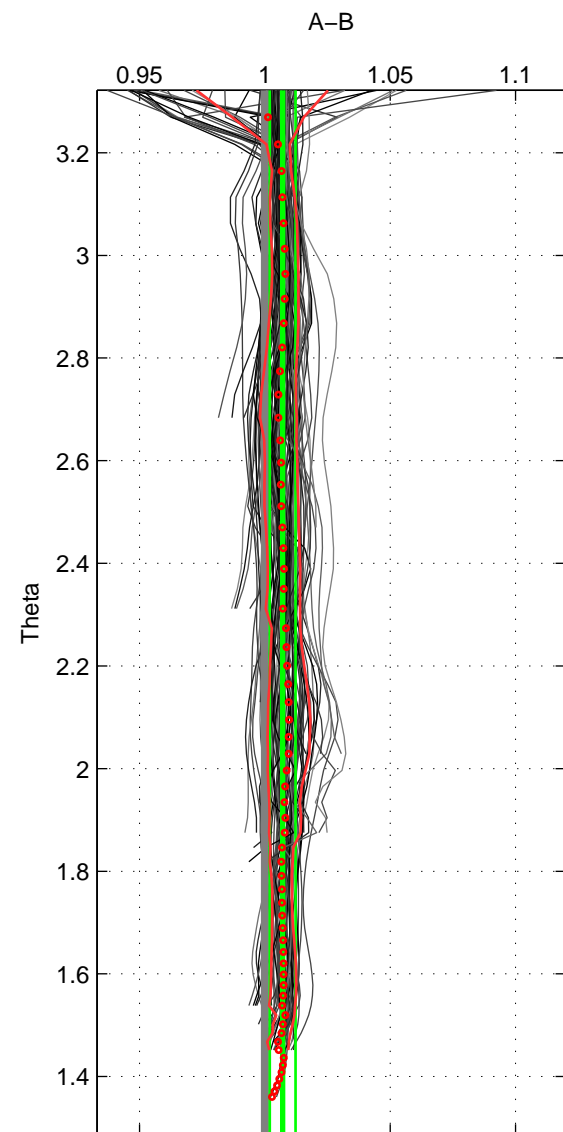

Cruise A (red). Date: Jun 2006 Cruisename: 197-18HU20060524  
 Cruise B (blue). Date: May 2008 Cruisename: 199-18HU20080520

\*\*\* "Favourite" values are means of spaces 1 2 3.

	Offset	O.StDev	Ratio	R.Stdev	Rating
SIGMA:	2.480	1.354	1.009	0.005	5
THETA:	2.025	1.452	1.007	0.005	5
DEPTH:	2.913	2.186	1.011	0.008	5
FAV.:	2.473	1.664	1.009	0.006	5

Profiles of A: 21  
 Profiles of B: 23  
 Diff profs : 100  
 WMoffset (A-B): 2.4803  
 WMoffset stdev: 1.3536  
 WMratio (A/B): 1.0087  
 WMratio stdev: 0.004767

Quality (1-5): 5

Profiles of A: 21  
 Profiles of B: 23  
 Diff profs : 100  
 WMoffset (A-B): 2.025  
 WMoffset stdev: 1.4524  
 WMratio (A/B): 1.0071  
 WMratio stdev: 0.00513

Quality (1-5): 5

Profiles of A: 21  
 Profiles of B: 23  
 Diff profs : 100  
 WMoffset (A-B): 2.9131  
 WMoffset stdev: 2.1857  
 WMratio (A/B): 1.0106  
 WMratio stdev: 0.0080052

Quality (1-5): 5