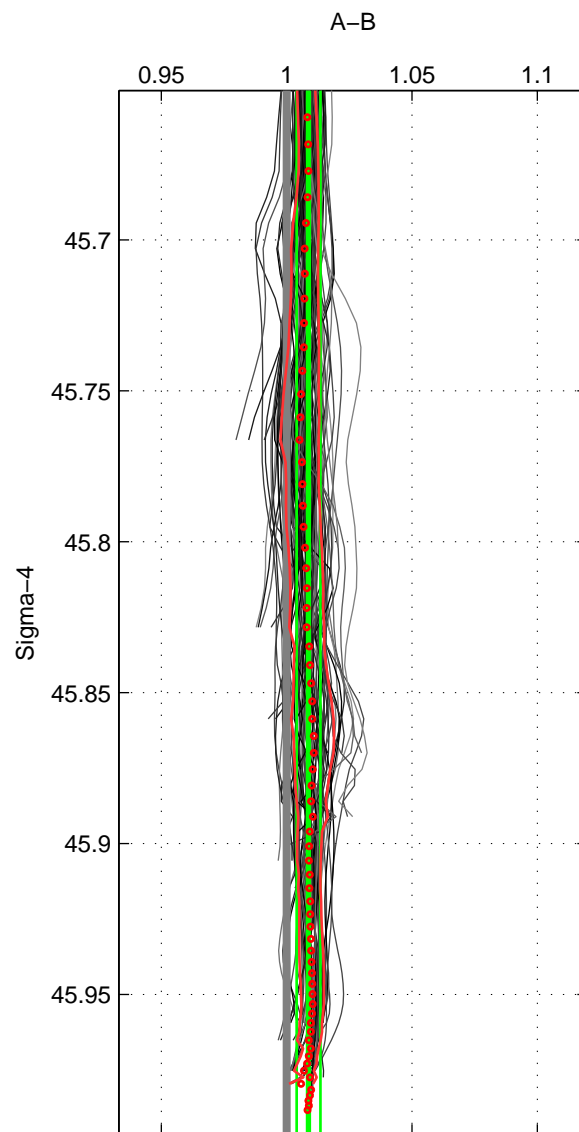

Cruise A (red). Date: Jun 2006 Cruisename: 197-18HU20060524  
 Cruise B (blue). Date: May 2008 Cruisename: 199-18HU20080520

\*\*\* "Favourite" values are means of spaces 1 2 3.

	Offset	O.StDev	Ratio	R.Stdev	Rating
SIGMA:	2.480	1.354	1.009	0.005	5
THETA:	2.025	1.452	1.007	0.005	5
DEPTH:	2.913	2.186	1.011	0.008	5
FAV.:	2.473	1.664	1.009	0.006	5

Profiles of A: 21  
 Profiles of B: 23  
 Diff profs : 100  
 WMoffset (A-B): 2.4803  
 WMoffset stdev: 1.3536  
 WMratio (A/B): 1.0087  
 WMratio stdev: 0.004767

Quality (1-5): 5

Profiles of A: 21  
 Profiles of B: 23  
 Diff profs : 100  
 WMoffset (A-B): 2.025  
 WMoffset stdev: 1.4524  
 WMratio (A/B): 1.0071  
 WMratio stdev: 0.00513

Quality (1-5): 5

Profiles of A: 21  
 Profiles of B: 23  
 Diff profs : 100  
 WMoffset (A-B): 2.9131  
 WMoffset stdev: 2.1857  
 WMratio (A/B): 1.0106  
 WMratio stdev: 0.0080052

Quality (1-5): 5